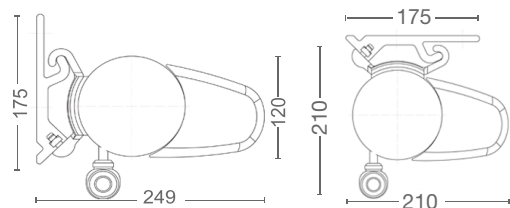

The Olympus can be customised to sizes up to 5m wide and 3m in projection and is available as a wall mount or ceiling mount installation using extruded aluminium end fixing plates.

The Olympus cassette is available in 8 standard colours, as well as a range of 140 colours to customise the frame and fascia. The fabric is fully protected by the enclosed cassette when retracted, giving optimal protection for the fabric and operating mechanism against dirt, rain and humidity.

The Secuflex 50 twin cable arms are able to withstand 120,000 cycles of stress, as certified by Materials Testing Authority of Germany.

Patented pivot ball front bar connector provides the best possible operational safety.

Patented aluminium brackets and components with pretreated powdercoat finish.

Oversquare

Wall Installation

Ceiling Installation

Specifications

<i>Dimensions mm (h x d)</i>	✓ 120 x 204
<i>Width single unit</i>	✓ 2m – 5m
<i>Projection range</i>	✓ 1.5m - 3m
<i>Pitch range</i>	✓ Up to 35°
<i>Mounting brackets</i>	✓ End fixings only
<i>Standard frame</i>	✓ 8 standard colours
<i>Extruded aluminum cassette</i>	A 140 powdercoat colours
<i>Fabric</i>	✓ Acrylic canvas
<i>Fabric</i>	A PVC plastisol coated
<i>Operating mechanism</i>	✓ Manual
<i>Automation features</i>	A Remote operated motor
<i>Automation sensors</i>	A Motion, sun and wind