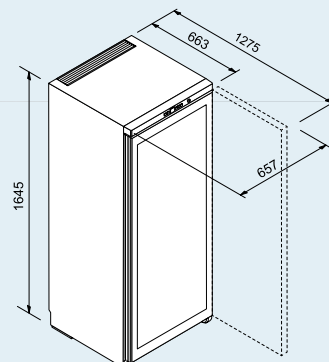

Installation Diagram