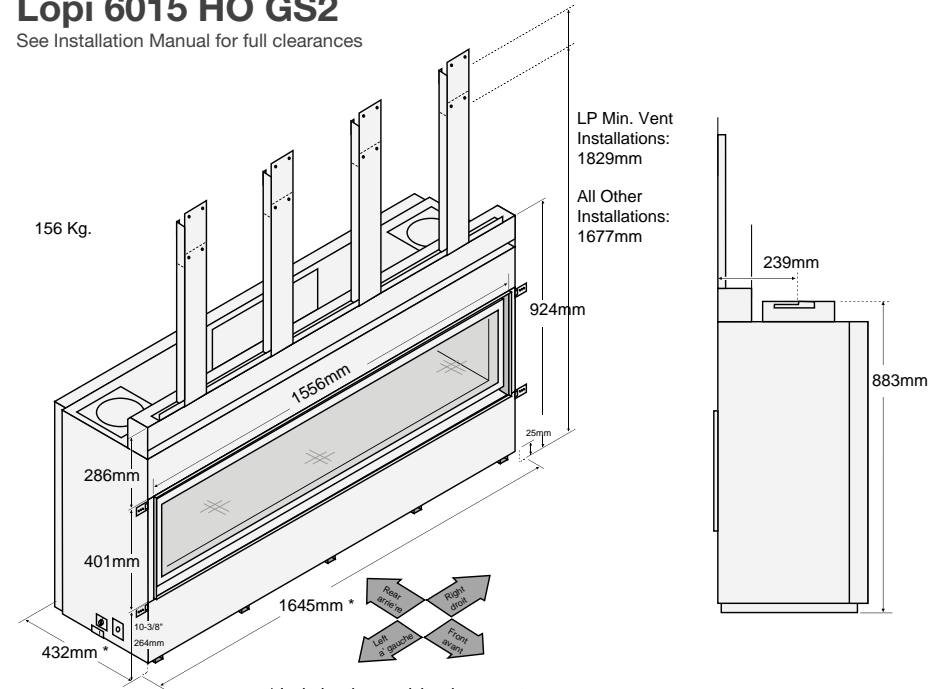

Lopi 6015 HO GS2

See Installation Manual for full clearances

* Includes the requisite clearance to framing (4mm to rear, 16mm to the sides)

*NG (all configurations) or LP with 914mm Rise (or greater)
**LP with less than 914mm Rise (Minimum of 610mm Rise)