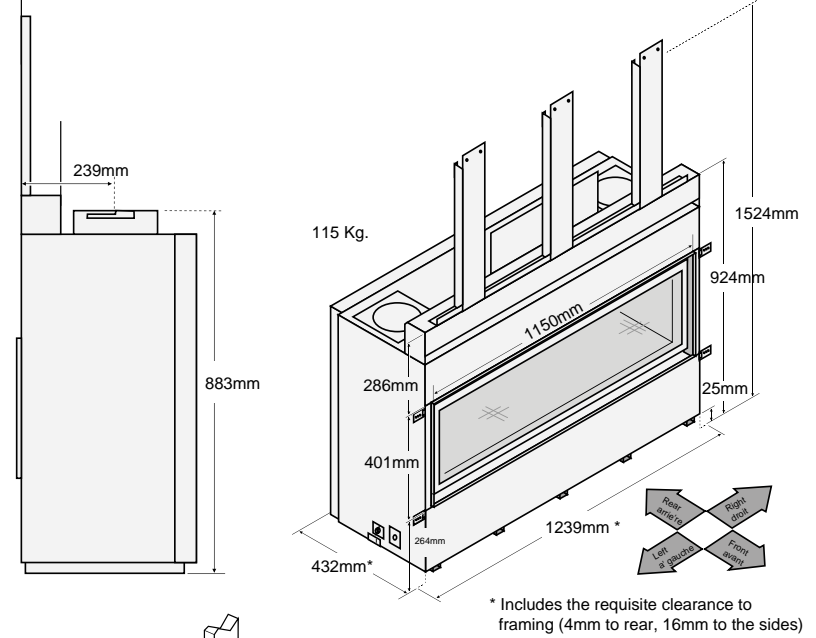

Lopi 4415 HO GS2

See Installation Manual for full clearances

Note:
If a painted wall finish is required a non-combustible wall lining must be used in lieu of plasterboard. Please be advised that 'fire rated' plasterboard is not considered as non-combustible wall sheeting

** From base of firebox, add to this any raised base.