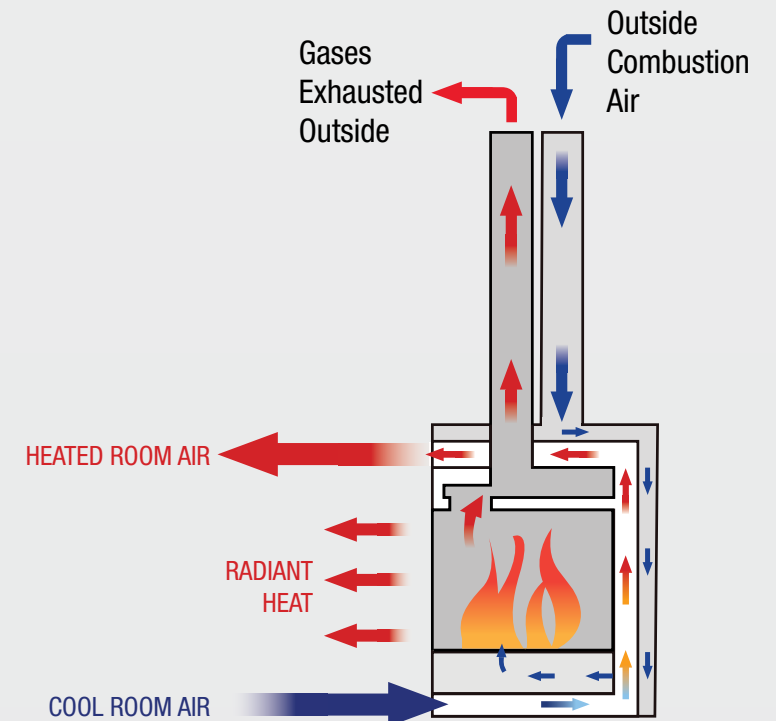

'No Power Required'

Natural Draft Direct Vent Technology

Every Lopi gas fireplace features
'Natural Draft Direct Vent Technology'

This process naturally draws fresh air into the firebox from outside and removes all exhaust gases back outside without effecting the air quality in the room.

Best of all, this technology means that this process does not require power which makes for a quiet, reliable fireplace that can even be used during a power outage.