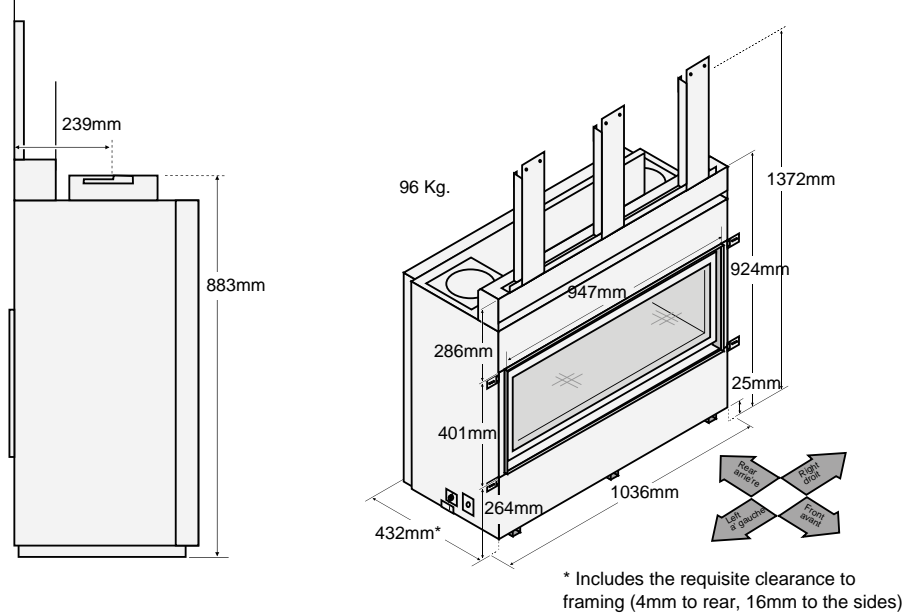

Premium HO Linear Range - Dimensions

Lopi 3615 HO GS2

See Installation Manual for full clearances