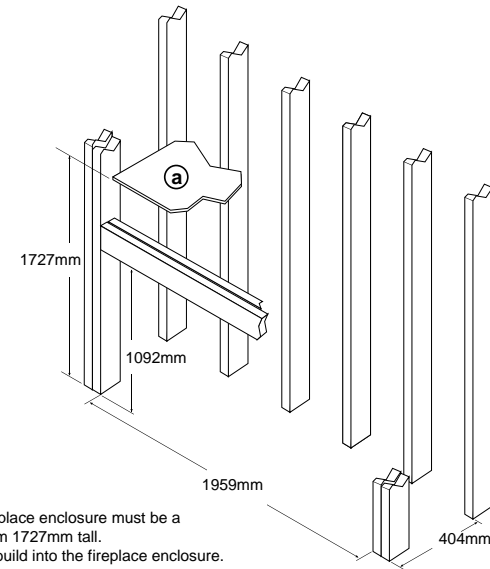

Lopi ProBuilder 72GSB & GS2

See Installation Manual for full clearances