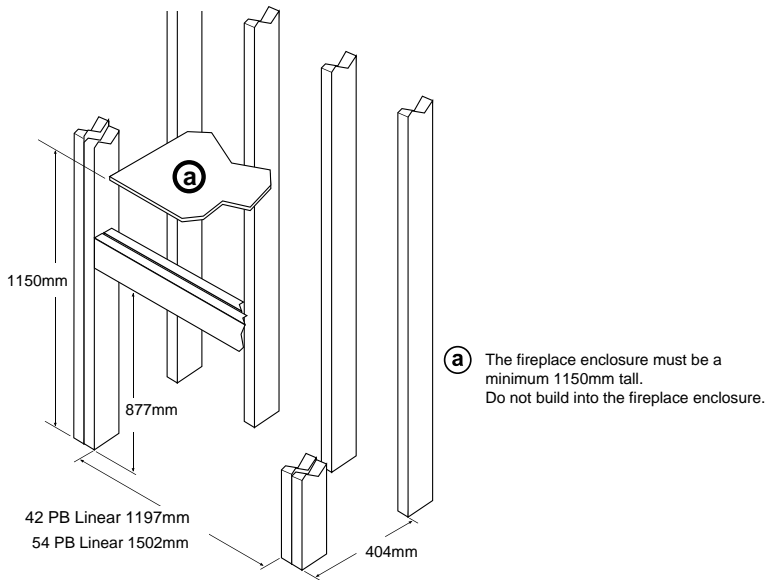

Lopi ProBuilder 72GSB & GS2

See Installation Manual for full clearances