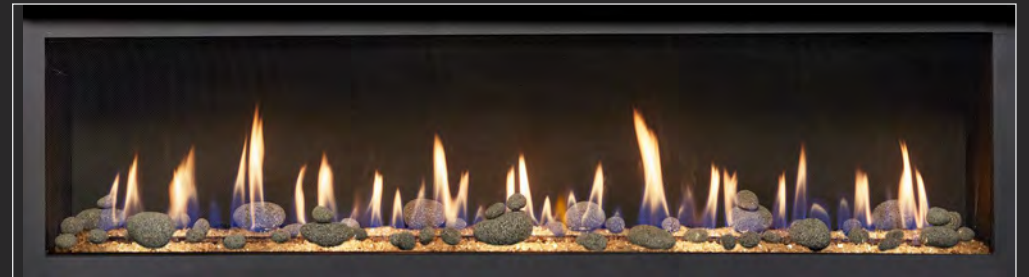

Traditional Log

Tumbled Stone

Premium HO Linear Range - Finishing Options

Fireback Liners

Fireback liners are the rear and side panels within the firebox itself and can enhance the fireplace dramatically. As standard the black painted liners are provided which is a non-reflective black painted finish.