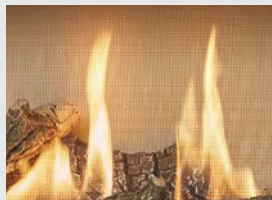

Ledgestone