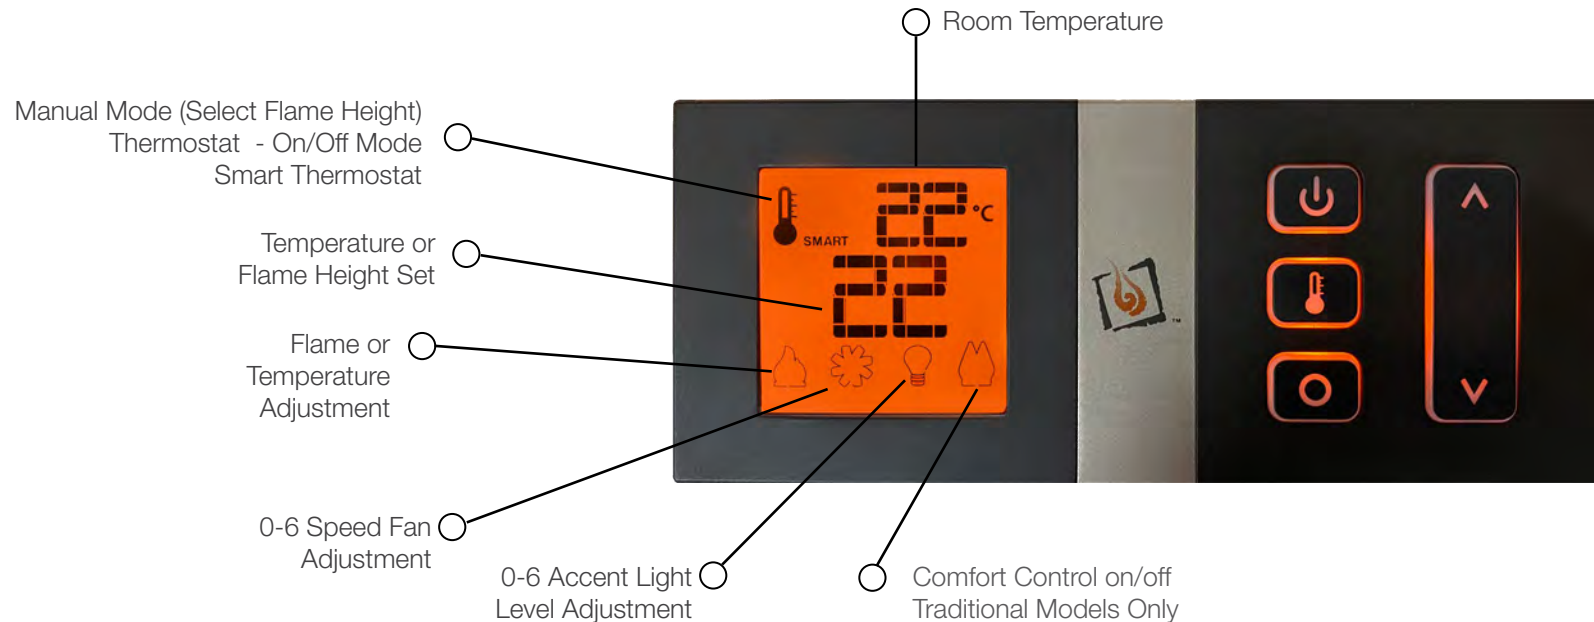

Every Premium Lopi fireplace features GreenSmart® 2 Technology - the most advanced burner system available. The GreenSmart® 2 system allows full control of your Premium Lopi fireplace by remote control. You can select a thermostat mode, flame height, accent light level or choose between the six fan speeds or even switch off the fans completely.