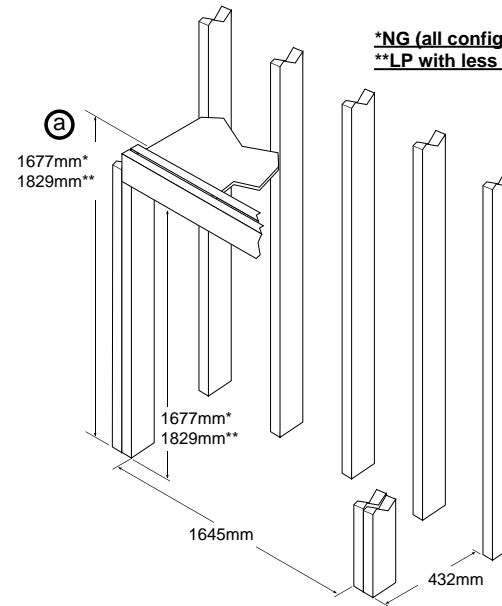

(a) The fireplace enclosure must be a minimum 1677mm* or 1829mm** tall (do not build into the fireplace enclosure)

Note:
If a painted wall finish is required a non-combustible wall lining must be used in lieu of plasterboard. Please be advised that 'fire rated' plasterboard is not considered as non-combustible wall sheeting

Frame height from base of firebox, add to this any raised base.