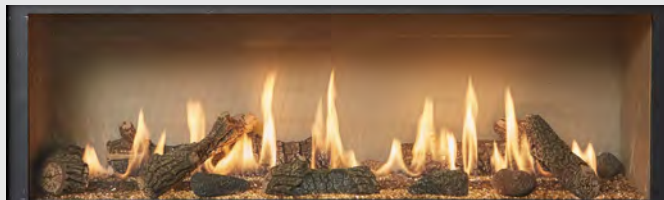

Premium HO Linear Range - Finishing Options

Fireback Liners

Fireback liners are the rear and side panels within the firebox itself and can enhance the fireplace dramatically. As standard the black painted liners are provided which is a non-reflective black painted finish.

The optional black glass liner seemingly doubles the amount of flames seen within the fire by reflecting the flames on three sides of the firebox. The silver liner option is a more subtle less reflective contemporary finish that can compliment surrounding metallic materials. The Ledgestone fire-back liner provides a stacked stone appearance within the fire that creates interesting shadows around the varying stone edges from the under-lighting and flame.

Silver

Finishing Trims

Complete your premium linear fireplace with a stylish 10mm beveled or 50mm flat finishing trim. Alternatively extend the overall width by using the Gallery face option.

Concrete Mantels

Finish your fireplace with a hand crafted mantel that are designed and created by our in house artists. These non-combustible mantels come in both 5' (1524mm) and 6' (1829mm) lengths, and can be used as a hearth.

See lopi.com.au for more information

Power Heat Duct - Not available on 4415ST HO GS2

Duct heat in up to two spaces within six metres of your high heat output linear fireplace. Cannot be used in conjunction with CoolSmart Wall Kit.

CoolSmart™ Wall - See Page 5