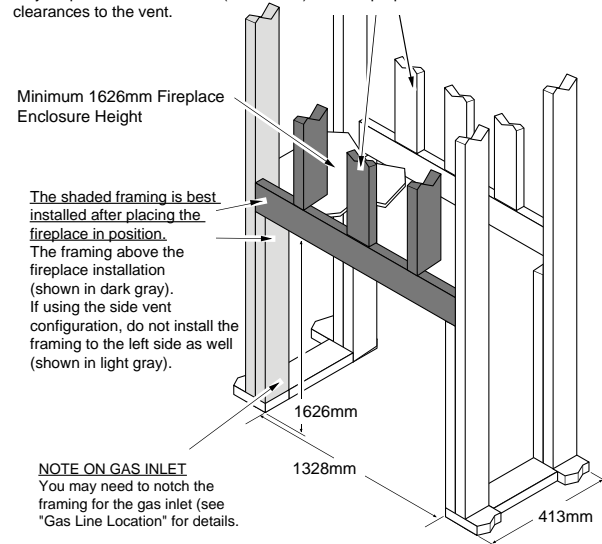

** From base of firebox, add to this any raised base.

(a) Minimum Enclosure Height 1524mm

(a) The fireplace enclosure must be a minimum 1574mm tall (do not build into the fireplace enclosure)

(a) The fireplace enclosure must be a minimum 1372mm tall (do not build into the fireplace enclosure)

Premium HO Linear Range - Dimensions

Lopi 4415ST HO GS2

See Installation Manual for full clearances

* Includes the requisite clearance to framing 16mm to the sides

FRAMING WARNING:

Depending upon vent configuration, framing above the fireplace may be placed flat to the wall (or notched) to allow proper clearances to the vent.

HINT

The fireplace has a front and back side. The front is marked "ACCESS SIDE" and has latches for servicing. Make sure to place the front in the more servicable location.

* The 393mm dimension is based upon 10mm drywall around the perimeter of the fireplace on both sides. If using thicker drywall (or other facing), you will need to adjust this dimension.