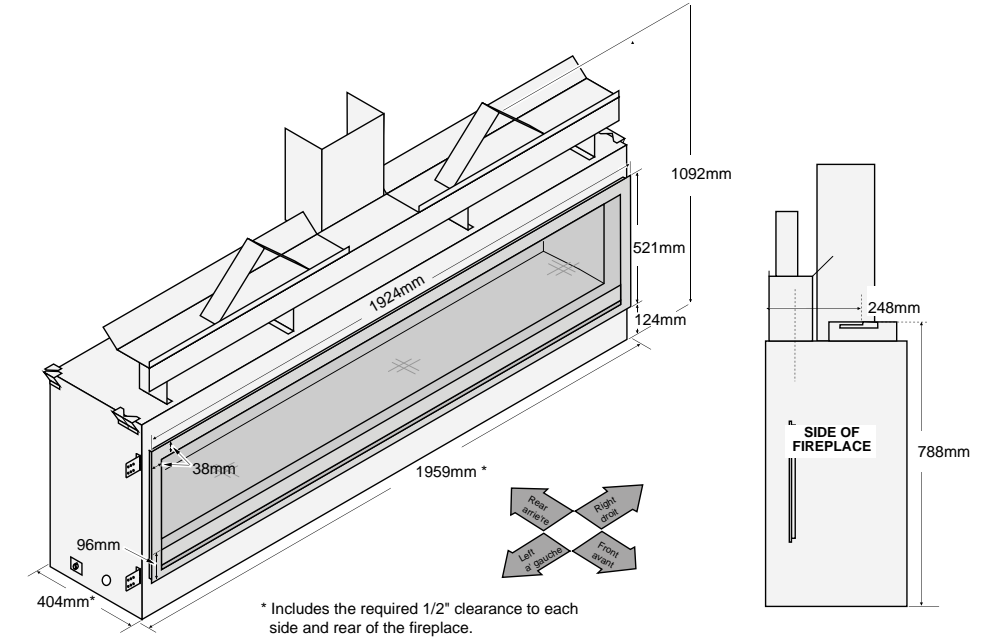

Lopi ProBuilder 72GSB & GS2

See Installation Manual for full clearances