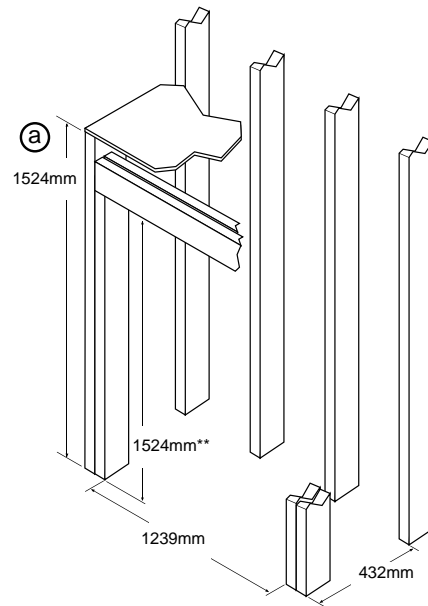

Note:
If a painted wall finish is required a non-combustible wall lining must be used in lieu of plasterboard. Please be advised that 'fire rated' plasterboard is not considered as non-combustible wall sheeting

** From base of firebox, add to this any raised base.

(a) Minimum Enclosure Height 1524mm

(a) The fireplace enclosure must be a minimum 1574mm tall (do not build into the fireplace enclosure)

(a) The fireplace enclosure must be a minimum 1372mm tall (do not build into the fireplace enclosure)