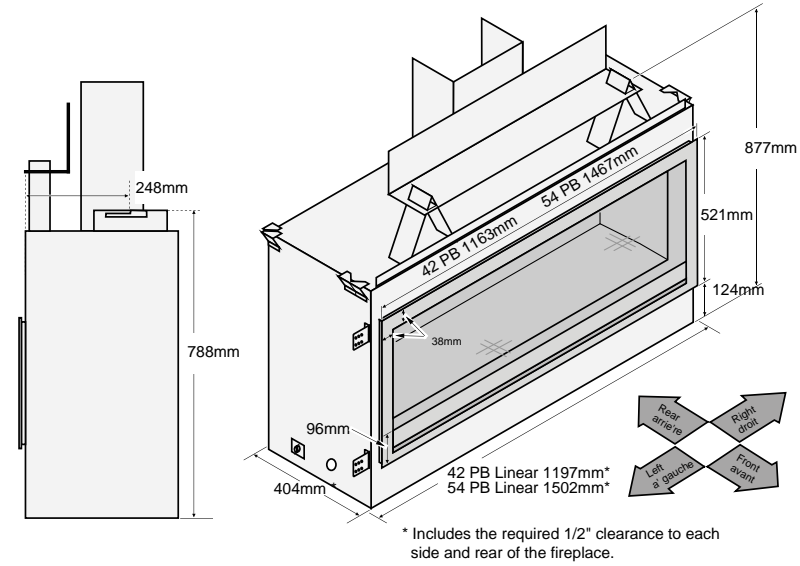

*Heating capacity varies according to the size of closed off area, ceiling height, floor plan, insulation and outside air temperature

ProBuilder™ Linear Range - Dimensions

Lopi ProBuilder 42 & 54GSB

See Installation Manual for full clearances