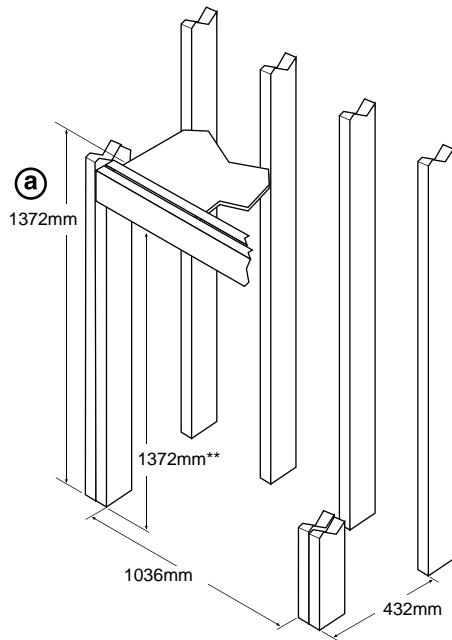

Lopi 4415 HO GS2

See Installation Manual for full clearances

Note:
If a painted wall finish is required a non-combustible wall lining must be used in lieu of plasterboard. Please be advised that 'fire rated' plasterboard is not considered as non-combustible wall sheeting

** From base of firebox, add to this any raised base.