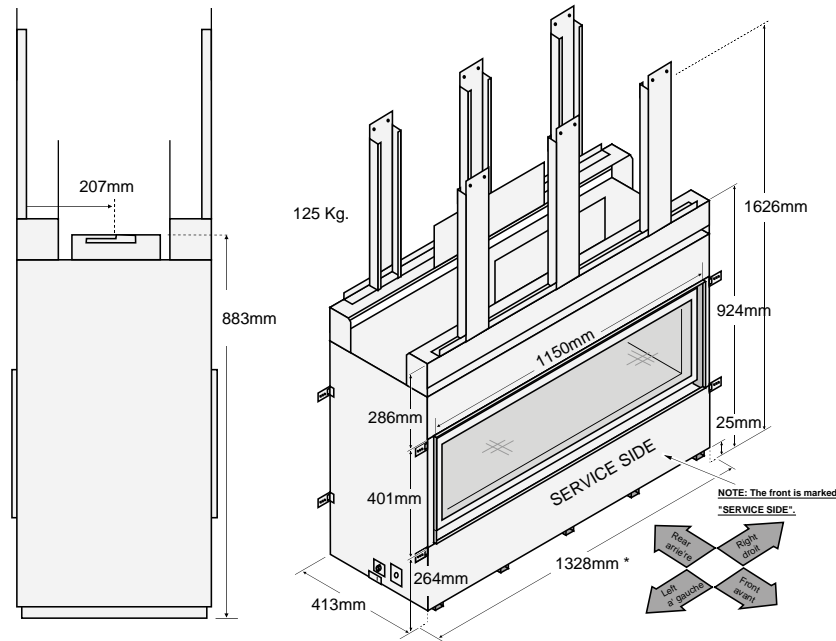

Premium HO Linear Range - Dimensions

Lopi 4415ST HO GS2

See Installation Manual for full clearances

* Includes the requisite clearance to framing 16mm to the sides

FRAMING WARNING:

Depending upon vent configuration, framing above the fireplace may be placed flat to the wall (or notched) to allow proper clearances to the vent.