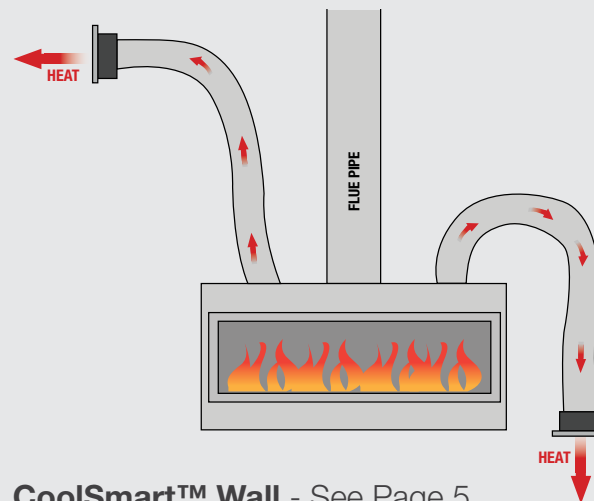

See lopi.com.au for more information

Power Heat Duct - Not available on 4415ST HO GS2

Duct heat in up to two spaces within six metres of your high heat output linear fireplace. Cannot be used in conjunction with CoolSmart Wall Kit.