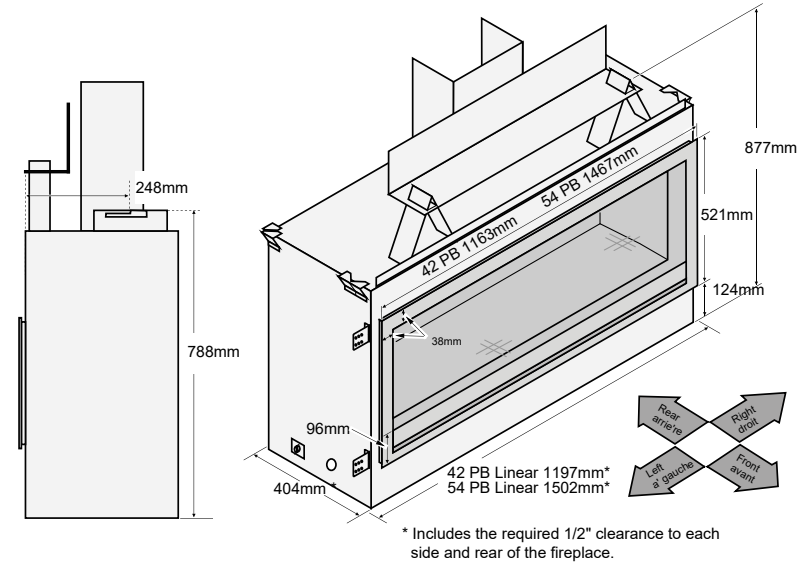

ProBuilder™ Linear Range - Dimensions

Lopi ProBuilder 42 & 54GSB

See Installation Manual for full clearances