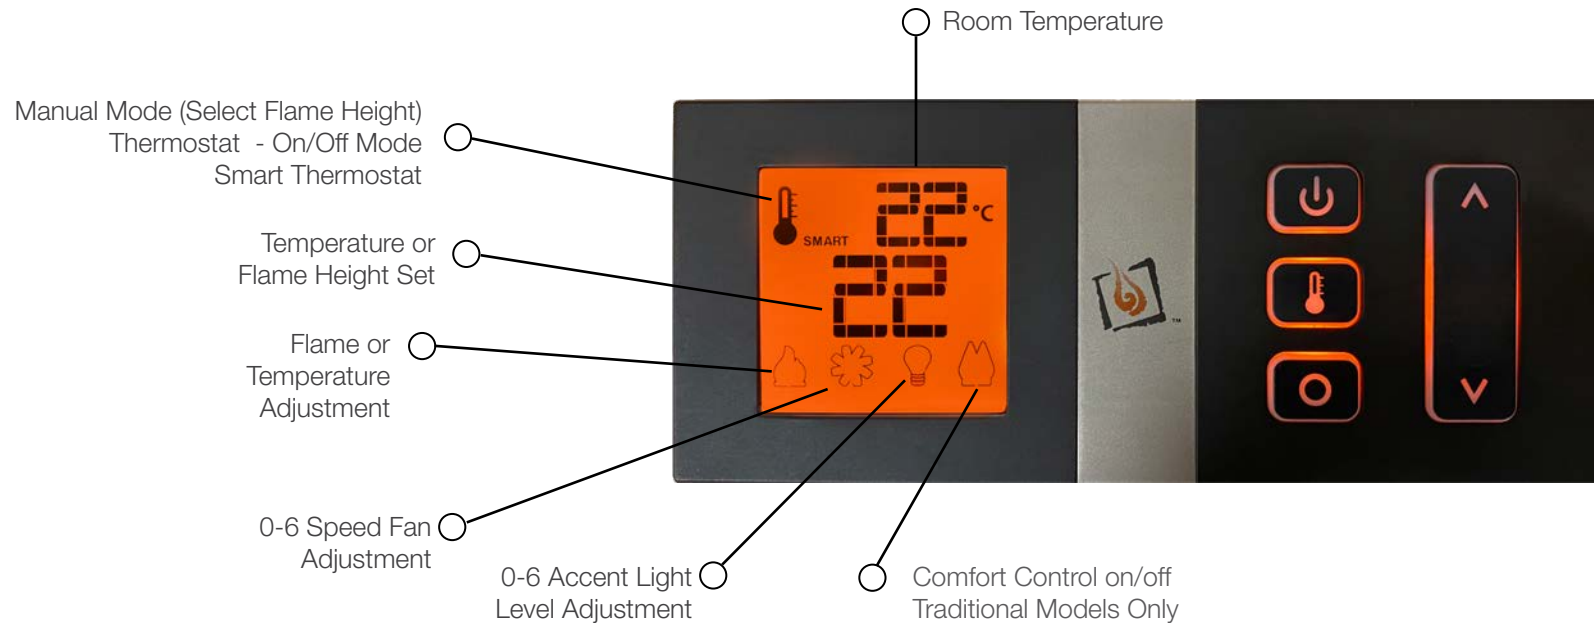

Premium Series GreenSmart® 2 Features

Exclusively Featuring

Every Premium Lopi fireplace features GreenSmart® 2 Technology - the most advanced burner system available. The GreenSmart® 2 system allows full control of your Premium Lopi fireplace by remote control. You can select a thermostat mode, flame height, accent light level or choose between the six fan speeds or even switch off the fans completely.