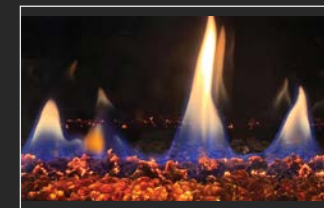

Amber Glass