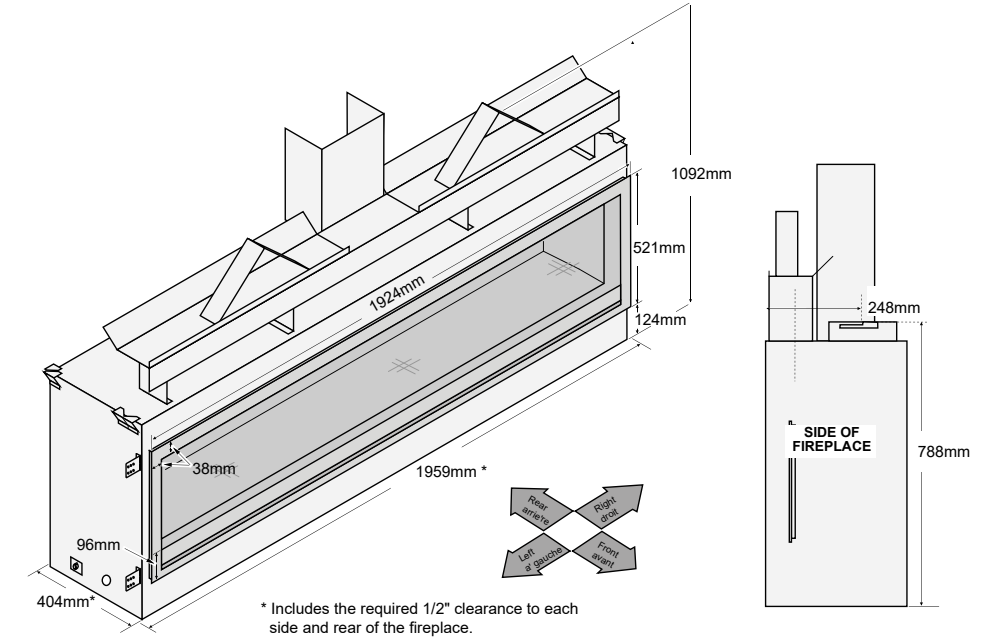

ProBuilder™ Linear Range - Dimensions

Lopi ProBuilder 42 & 54GSB

See Installation Manual for full clearances

Lopi ProBuilder 72GS2

See Installation Manual for full clearances

Lopi 6015 HO GS2 - Platinum Glass, Black Glass Fire-back Liner & 10mm Trim