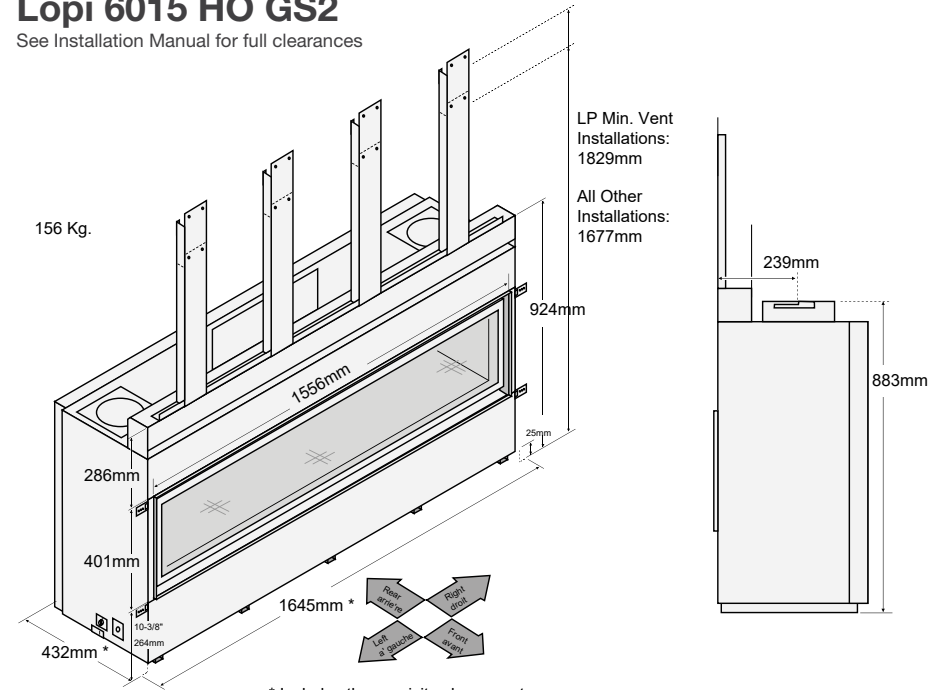

Lopi 6015 HO GS2

See Installation Manual for full clearances

* Includes the requisite clearance to framing (4mm to rear, 16mm to the sides)

LP Min. Vent Installations: 1829mm

All Other Installations: 1677mm

*NG (all configurations) or LP with 914mm Rise (or greater)
**LP with less than 914mm Rise (Minimum of 610mm Rise)