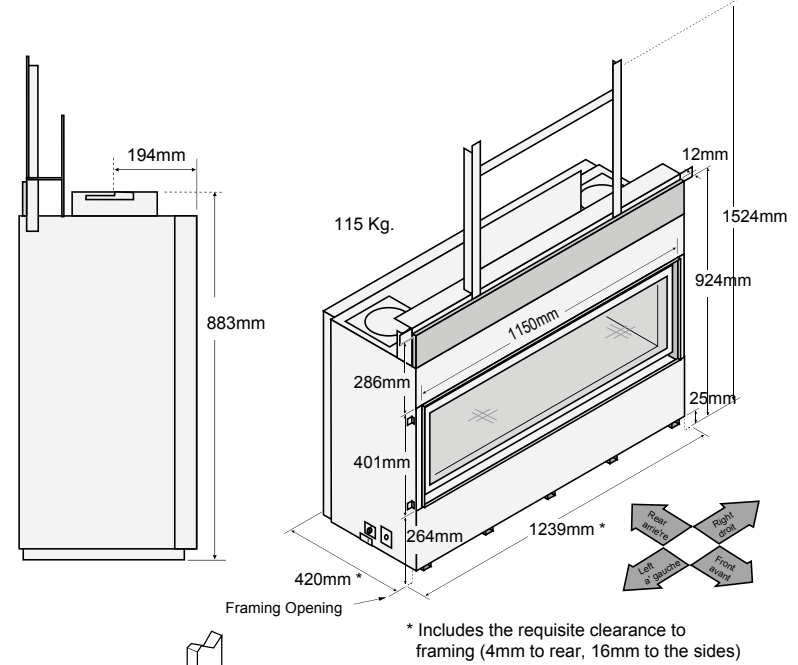

10mm Black Finishing Trim

50mm Black Finishing Trim

Gallery Face

CoolSmart™ Wall - See Page 5

Premium HO Linear Range - Dimensions

Lopi 3615 HO GS2

See Installation Manual for full clearances

(a) The fireplace enclosure must be a minimum 1372mm tall (do not build into the fireplace enclosure)

Lopi 4415 HO GS2

See Installation Manual for full clearances

(a) Minimum Enclosure Height 1524mm

(a) The fireplace enclosure must be a minimum 1574mm tall (do not build into the fireplace enclosure)

Premium HO Linear Range - Dimensions