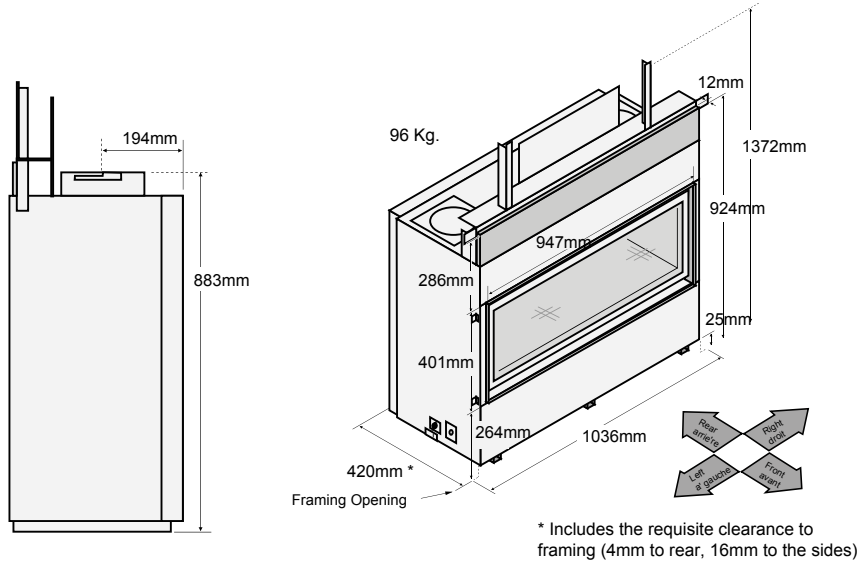

10mm Black Finishing Trim

50mm Black Finishing Trim

Gallery Face

CoolSmart™ Wall - See Page 5

Premium HO Linear Range - Dimensions

Lopi 3615 HO GS2

See Installation Manual for full clearances

(a) The fireplace enclosure must be a minimum 1372mm tall (do not build into the fireplace enclosure)

Lopi 4415 HO GS2

See Installation Manual for full clearances

(a) Minimum Enclosure Height 1524mm

(a) The fireplace enclosure must be a minimum 1574mm tall (do not build into the fireplace enclosure)

Premium HO Linear Range - Dimensions