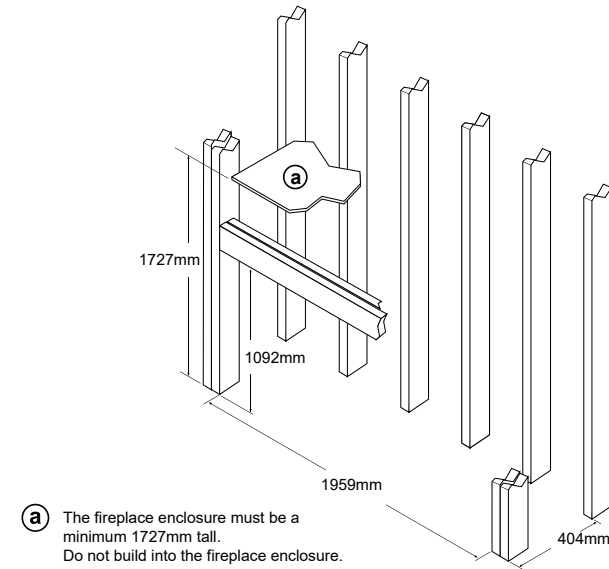

ProBuilder™ Linear Range - Dimensions

Lopi ProBuilder 42 & 54GSB

See Installation Manual for full clearances

Lopi ProBuilder 72GS2

See Installation Manual for full clearances

Lopi 6015 HO GS2 - Platinum Glass, Black Glass Fire-back Liner & 10mm Trim