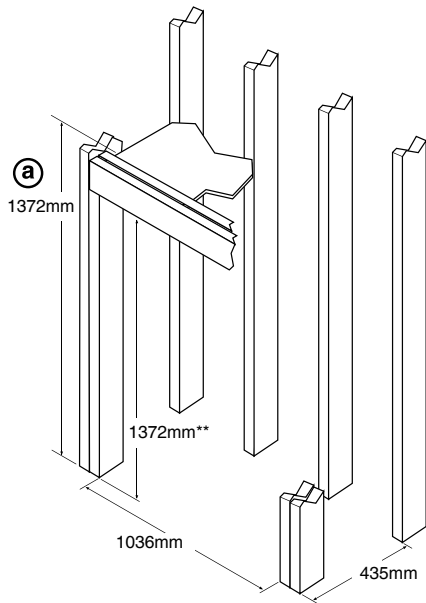

10mm Black Finishing Trim

50mm Black Finishing Trim

Gallery Face

CoolSmart™ Wall - See Page 5

Premium HO Linear Range - Dimensions

Lopi 3615 HO GS2

See Installation Manual for full clearances

(a) The fireplace enclosure must be a minimum 1372mm tall (do not build into the fireplace enclosure)

Lopi 4415 HO GS2

See Installation Manual for full clearances

(a) Minimum Enclosure Height 1524mm

(a) The fireplace enclosure must be a minimum 1574mm tall (do not build into the fireplace enclosure)

Premium HO Linear Range - Dimensions