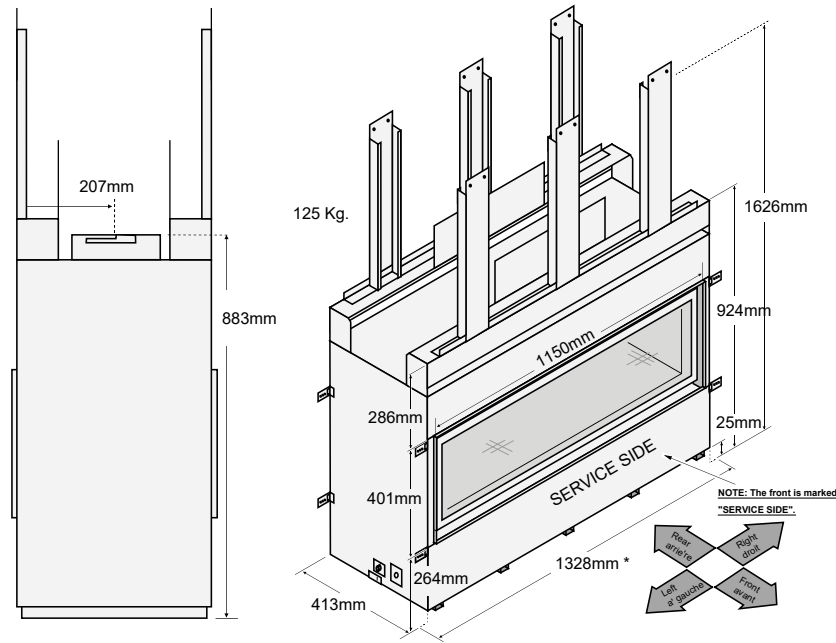

Premium HO Linear Range - Dimensions

Lopi 4415ST HO GS2

See Installation Manual for full clearances

* Includes the requisite clearance to framing
16mm to the sides

FRAMING WARNING:

Depending upon vent configuration, framing above the fireplace may be placed flat to the wall (or notched) to allow proper clearances to the vent.