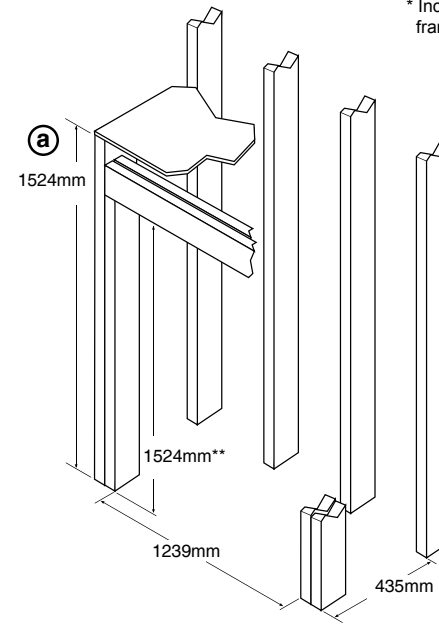

Black Painted

Black Glass

Silver

LedgeStone

Finishing Trims

Complete your premium linear fireplace with a stylish 10mm beveled or 50mm flat finishing trim. Alternatively extend the overall width by using the Gallery face option.

10mm Black Finishing Trim

50mm Black Finishing Trim

Gallery Face

CoolSmart™ Wall - See Page 5

Premium HO Linear Range - Dimensions

Lopi 3615 HO GS2

See Installation Manual for full clearances

(a) The fireplace enclosure must be a minimum 1372mm tall (do not build into the fireplace enclosure)

Lopi 4415 HO GS2

See Installation Manual for full clearances

(a) Minimum Enclosure Height 1524mm

(a) The fireplace enclosure must be a minimum 1574mm tall (do not build into the fireplace enclosure)

Premium HO Linear Range - Dimensions