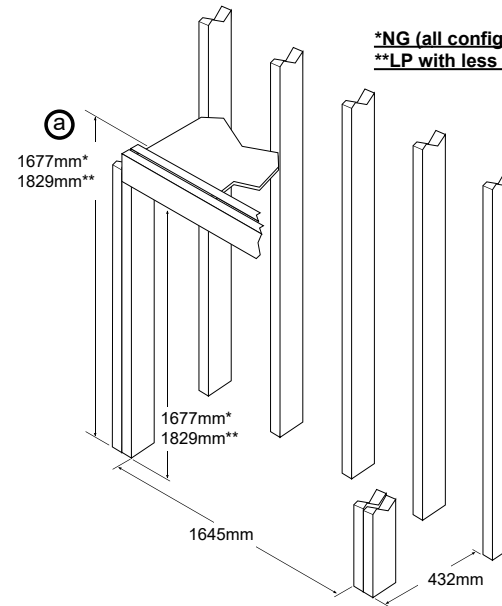

(a) The fireplace enclosure must be a minimum 1677mm* or 1829mm** tall (do not build into the fireplace enclosure)

Note:

If a painted wall finish is required a non-combustible wall lining must be used in lieu of plasterboard. Please be advised that 'fire rated' plasterboard is not considered as non-combustible wall sheeting

Frame height from base of firebox, add to this any raised base.