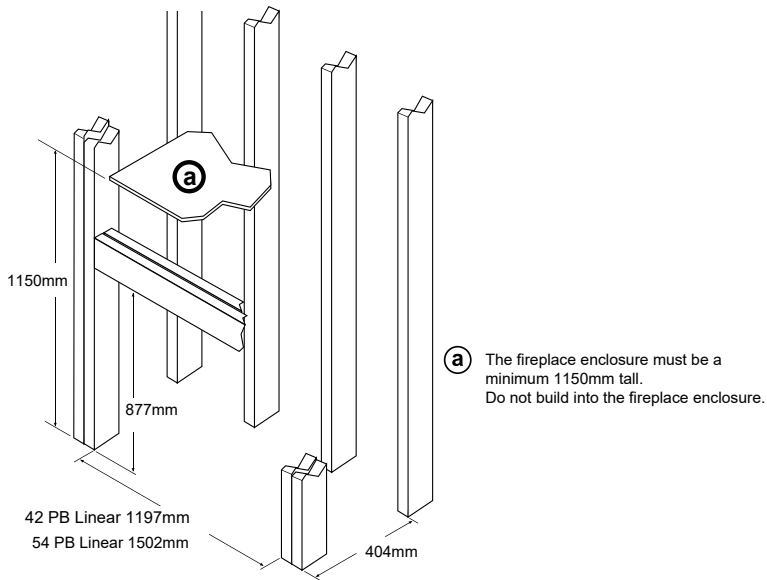

ProBuilder™ Linear Range - Dimensions

Lopi ProBuilder 42 & 54GSB

See Installation Manual for full clearances

Lopi ProBuilder 72GS2

See Installation Manual for full clearances

Lopi 6015 HO GS2 - Platinum Glass, Black Glass Fire-back Liner & 10mm Trim