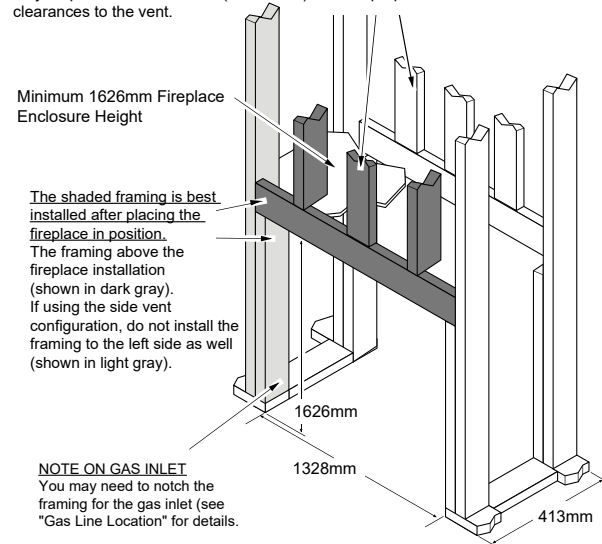

Lopi 4415 HO GS2

See Installation Manual for full clearances

(a) Minimum Enclosure Height 1524mm

(a) The fireplace enclosure must be a minimum 1574mm tall (do not build into the fireplace enclosure)

Premium HO Linear Range - Dimensions

HINT

The fireplace has a front and back side. The front is marked "ACCESS SIDE" and has latches for servicing. Make sure to place the front in the more servicable location.

* The 393mm dimension is based upon 10mm drywall around the perimeter of the fireplace on both sides. If using thicker drywall (or other facing), you will need to adjust this dimension.