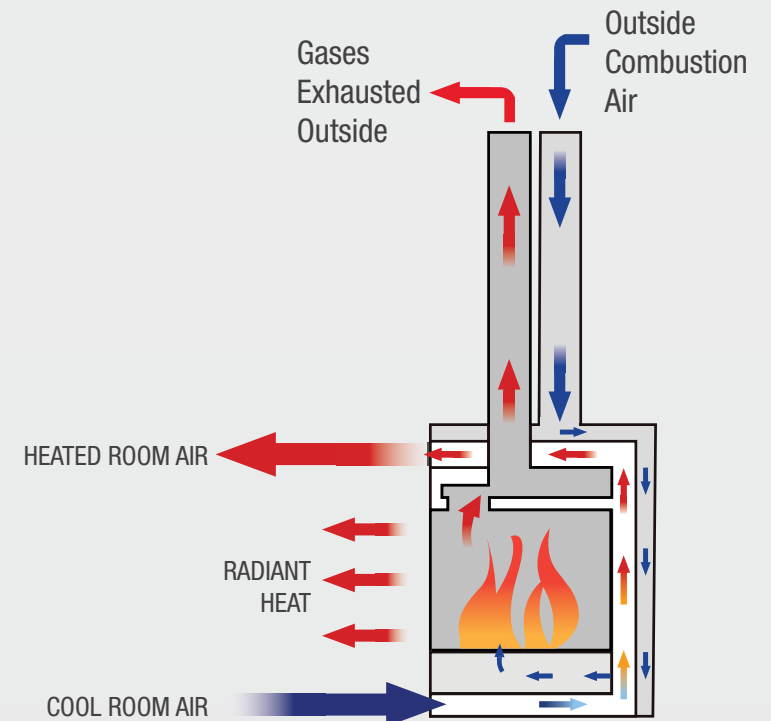

'No Power Required'

Natural Draft Direct Vent Technology

Every Lopi gas fireplace features
'Natural Draft Direct Vent Technology'

This process naturally draws fresh air into the firebox from outside and removes all exhaust gases back outside without effecting the air quality in the room.

Best of all, this technology means that this process does not require power which makes for a quiet, reliable fireplace that can even be used during a power outage.