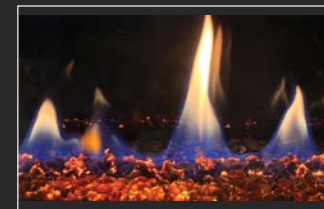

Amber Glass (PB 72 GS2 Only)