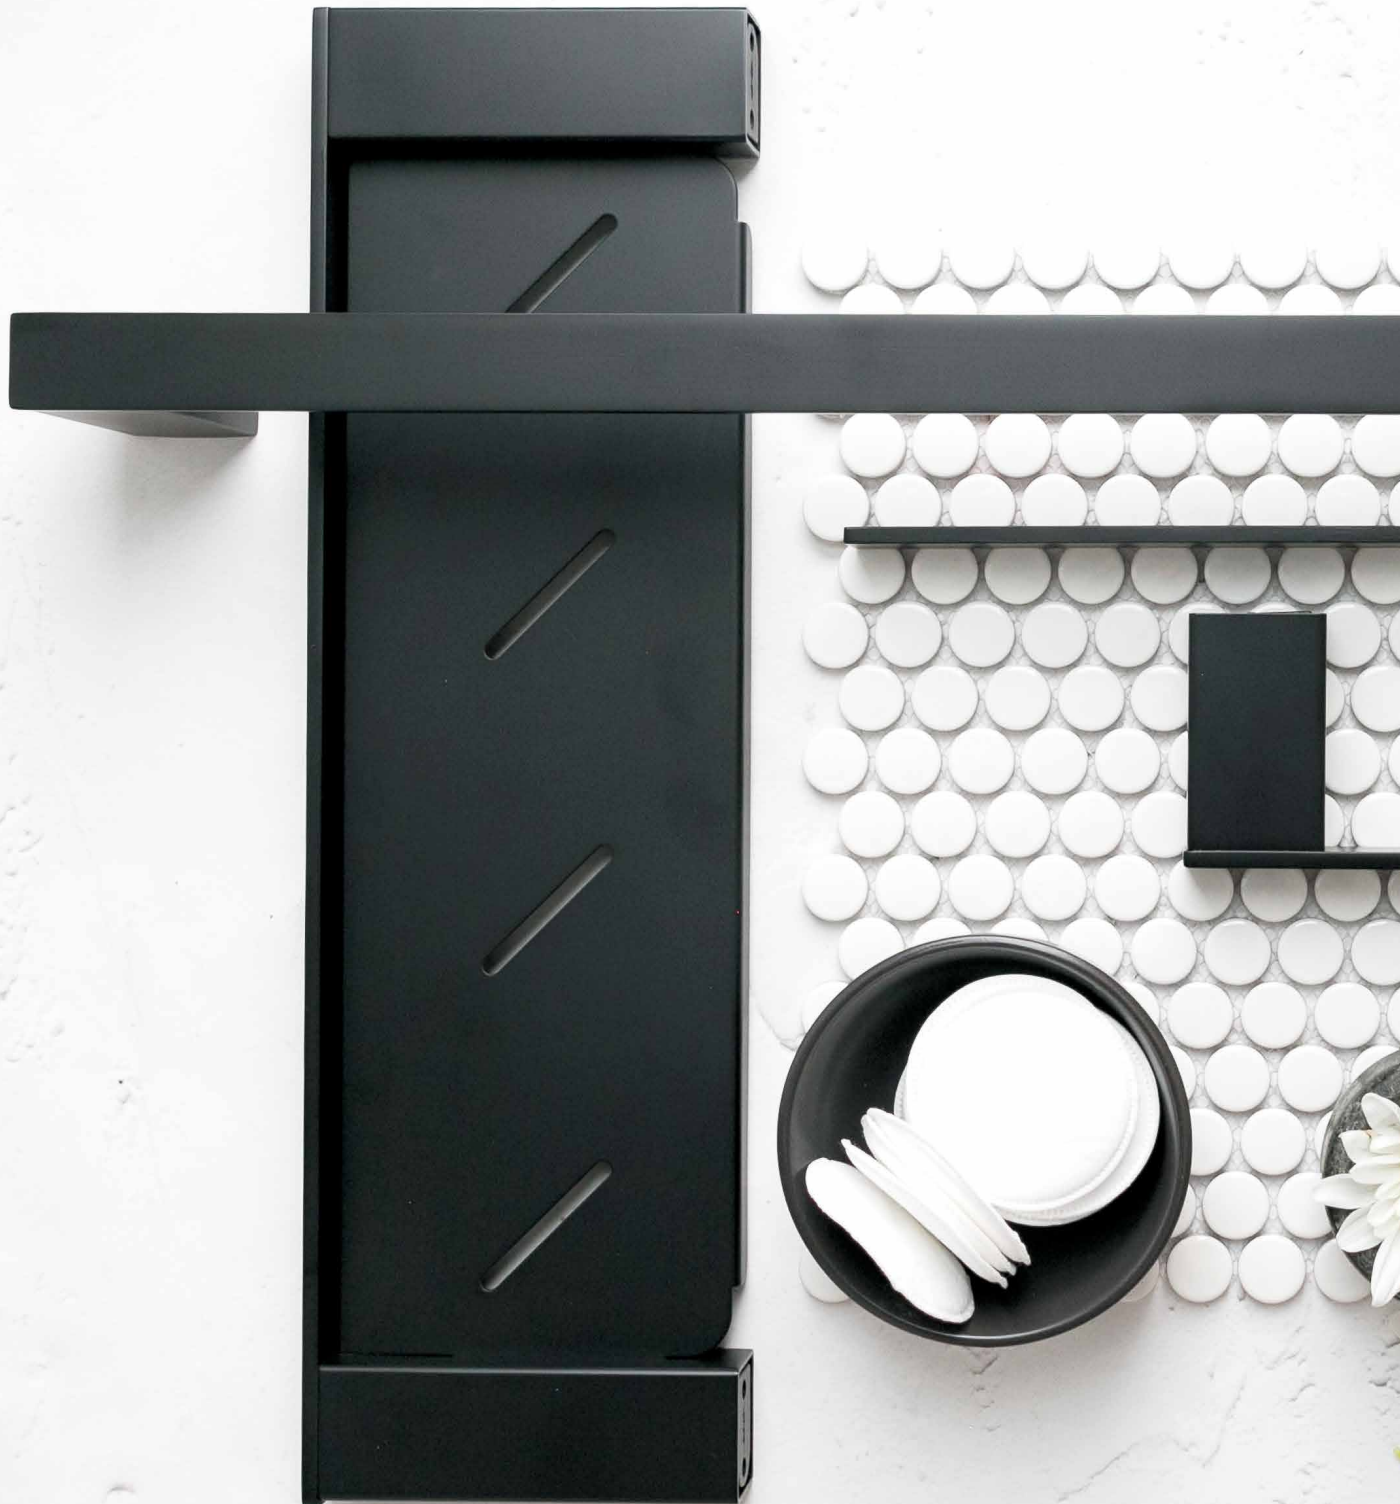

Athens Matte Black Hand Towel Rail: AT4680MB

Athens Matte Black Single Towel Rail: AT4624MB

The Oliveri Bathroom range is a collection of premium and contemporary bathroom products.

Inspired by the latest design trends and backed by industry leading warranties, the range includes more than 220 products across toilets, basins, showers, taps, baths and accessories.