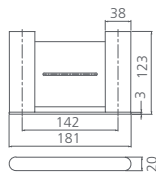

Double towel rail

- | | |
|--|--|
| <p>600mm</p> <ul style="list-style-type: none"> Chrome AT4624DCR Matte Black AT4624DMB | <p>800mm</p> <ul style="list-style-type: none"> Chrome AT4630DCR Matte Black AT4630DMB |
|--|--|

Hand towel rail

- Chrome AT4680CR
- Matte Black AT4680MB**

I come in 3 finishes

- Matte Black
- Polished Chrome
- Brushed Nickel

Madrid

Available in two sizes

Single towel rail

- 650mm**
- Chrome MA824C26CR
 - **Matte Black** MA824CC3MB
 - Brushed Nickel MA824C07BN
- 800mm**
- Chrome MA830A26CR
 - **Matte Black** MA830AC3MB
 - Brushed Nickel MA830A07BN

Available in two sizes

Double towel rail

- 650mm**
- Chrome MA824E26CR
 - **Matte Black** MA824EC3MB
 - Brushed Nickel MA824E07BN
- 800mm**
- Chrome MA830B26CR
 - **Matte Black** MA830BC3MB
 - Brushed Nickel MA830B07BN