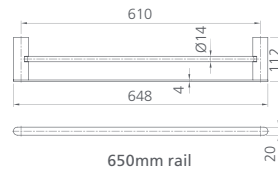

Double towel rail

- | | |
|--|--|
| <p>600mm</p> <ul style="list-style-type: none"> Chrome AT4624DCR Matte Black AT4624DMB | <p>800mm</p> <ul style="list-style-type: none"> Chrome AT4630DCR Matte Black AT4630DMB |
|--|--|

Hand towel rail

- Chrome AT4680CR
- Matte Black AT4680MB**

I come in 3 finishes

- Matte Black
- Polished Chrome
- Brushed Nickel

Madrid

Available in two sizes

Single towel rail

- 650mm**
- Chrome MA824C26CR
 - **Matte Black** MA824CC3MB
 - Brushed Nickel MA824C07BN
- 800mm**
- Chrome MA830A26CR
 - **Matte Black** MA830AC3MB
 - Brushed Nickel MA830A07BN

Available in two sizes

Double towel rail

- 650mm**
- Chrome MA824E26CR
 - **Matte Black** MA824EC3MB
 - Brushed Nickel MA824E07BN
- 800mm**
- Chrome MA830B26CR
 - **Matte Black** MA830BC3MB
 - Brushed Nickel MA830B07BN