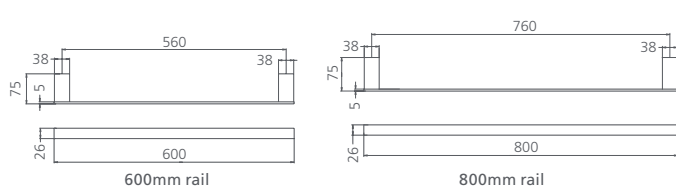

Accessories

Complete your dream bathroom with complementary accessories in your choice of finish.

The Oliveri Accessory range includes a soap dish, metal shelf, four towel rail options, hand towel rail, robe hook and toilet roll holder.

SUPERIOR HOLD
Strong 2 or 4 point fixings

All Oliveri accessories come with a **7 YEAR WARRANTY***

SOLID CONSTRUCTION
Brass construction, complemented by stainless steel and zinc

Athens

I come in 2 finishes

- **Matte Black**
- **Polished Chrome**

Single towel rail

600mm Chrome AT4624CR Matte Black AT4624MB	800mm Chrome AT4630CR Matte Black AT4630MB

Double towel rail

600mm Chrome AT4624DCR Matte Black AT4624DMB	800mm Chrome AT4630DCR Matte Black AT4630DMB

Soap dish

- Chrome AT4681CR
- **Matte Black AT4681MB**

Metal shelf

- Chrome AT4687ACR
- **Matte Black AT4687AMB**

Robe hook

- Chrome AT4682CR
- **Matte Black AT4682MB**

Toilet roll holder

- Chrome AT4686CR
- **Matte Black AT4686MB**

Hand towel rail

- Chrome AT4680CR
- **Matte Black AT4680MB**