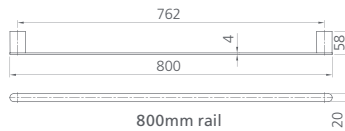

Hand towel rail

- Chrome AT4680CR
- Matte Black AT4680MB**

I come in 3 finishes

- Matte Black
- Polished Chrome
- Brushed Nickel

Madrid

Available in two sizes

Single towel rail

- 650mm**
- Chrome MA824C26CR
 - **Matte Black** MA824CC3MB
 - Brushed Nickel MA824C07BN
- 800mm**
- Chrome MA830A26CR
 - **Matte Black** MA830AC3MB
 - Brushed Nickel MA830A07BN

Available in two sizes

Double towel rail

- 650mm**
- Chrome MA824E26CR
 - **Matte Black** MA824EC3MB
 - Brushed Nickel MA824E07BN
- 800mm**
- Chrome MA830B26CR
 - **Matte Black** MA830BC3MB
 - Brushed Nickel MA830B07BN