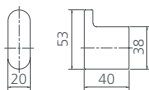

Robe hook

- Chrome MA854-26CR
- **Matte Black** MA854-C3MB
- Brushed Nickel MA854-07BN

Toilet roll holder

- Chrome MA855D26CR
- **Matte Black** MA855DC3MB
- Brushed Nickel MA855D07BN