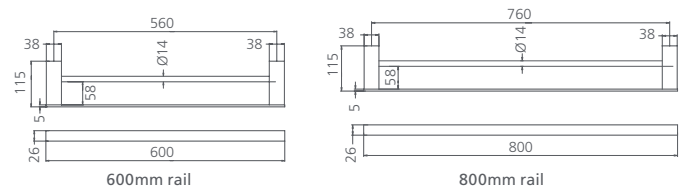

Accessories

Complete your dream bathroom with complementary accessories in your choice of finish.

The Oliveri Accessory range includes a soap dish, metal shelf, four towel rail options, hand towel rail, robe hook and toilet roll holder.

SUPERIOR HOLD
Strong 2 or 4 point fixings

All Oliveri accessories come with a **7 YEAR WARRANTY***

SOLID CONSTRUCTION
Brass construction, complemented by stainless steel and zinc

Athens

I come in 2 finishes

- **Matte Black**
- **Polished Chrome**

Single towel rail

600mm Chrome AT4624CR Matte Black AT4624MB	800mm Chrome AT4630CR Matte Black AT4630MB

Double towel rail

600mm Chrome AT4624DCR Matte Black AT4624DMB	800mm Chrome AT4630DCR Matte Black AT4630DMB

Soap dish

- Chrome AT4681CR
- **Matte Black AT4681MB**

Metal shelf

- Chrome AT4687ACR
- **Matte Black AT4687AMB**

Robe hook

- Chrome AT4682CR
- **Matte Black AT4682MB**

Toilet roll holder

- Chrome AT4686CR
- **Matte Black AT4686MB**

Hand towel rail

- Chrome AT4680CR
- **Matte Black AT4680MB**