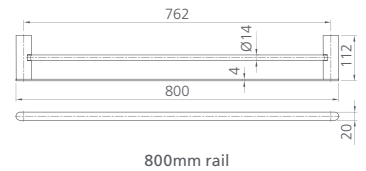

Hand towel rail

- Chrome AT4680CR
- Matte Black AT4680MB**

I come in 3 finishes

- Matte Black
- Polished Chrome
- Brushed Nickel

Madrid

Available in two sizes

Single towel rail

- 650mm**
- Chrome MA824C26CR
 - **Matte Black** MA824CC3MB
 - Brushed Nickel MA824C07BN
- 800mm**
- Chrome MA830A26CR
 - **Matte Black** MA830AC3MB
 - Brushed Nickel MA830A07BN

Available in two sizes

Double towel rail

- 650mm**
- Chrome MA824E26CR
 - **Matte Black** MA824EC3MB
 - Brushed Nickel MA824E07BN
- 800mm**
- Chrome MA830B26CR
 - **Matte Black** MA830BC3MB
 - Brushed Nickel MA830B07BN