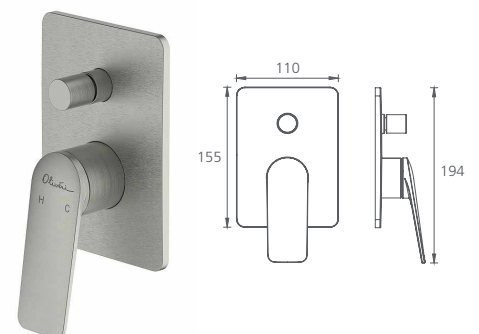

With diverter

- Chrome
  PA101500CR
- Matte Black
  PA101516MB
- Brushed Nickel
  PA101500BN