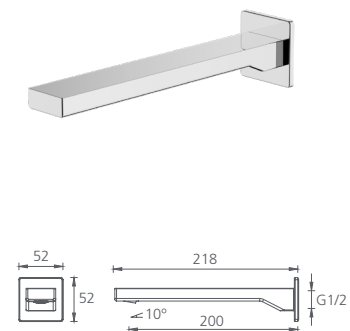

- Chrome PR114500CR

Wall mixer set

Straight /
WELS 5 Star
6L per min

- Chrome PR117500CR

Wall spout

Straight /
WELS 5 Star
6L per min

- Chrome PR117200CR

Wall mixers