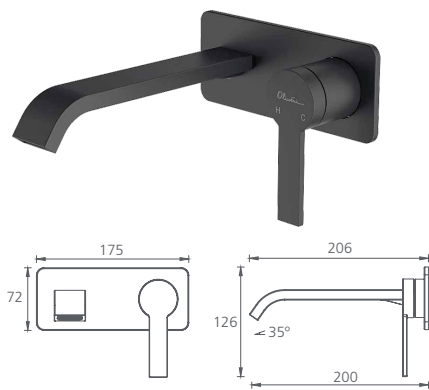

Wall mixer set

Curved /
WELS 6 Star
4.5L per min

- Chrome
  BA122500CR
- **Matte Black**
  BA122516MB