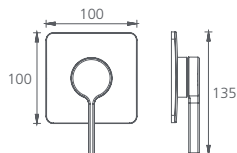

Wall mixers

● Chrome
ST093500CR

● Matte Black
ST093516MB