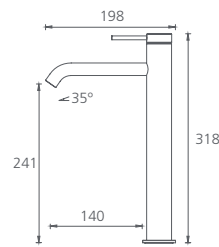

Tower basin mixers

Straight / WELS 5 Star / 6L per min
 Chrome VE107500CR
 Matte Black VE107506MB

Curved / WELS 5 Star / 6L per min
 Chrome VE104500CR
 Matte Black VE104506MB