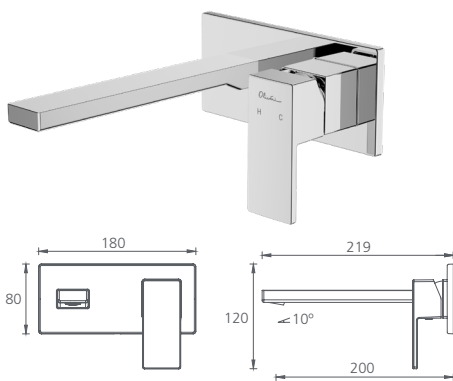

Wall mixer set

Straight /
WELS 5 Star
6L per min

- Chrome PR117500CR