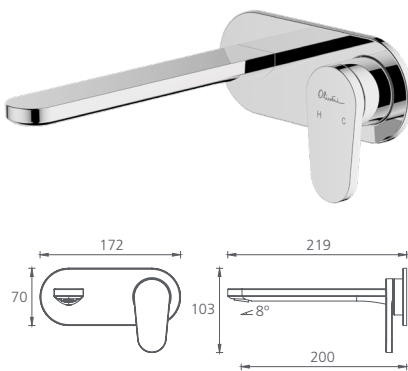

Wall mixer set

Straight /
WELS 5 Star
6L per min

● Chrome
LON099500CR