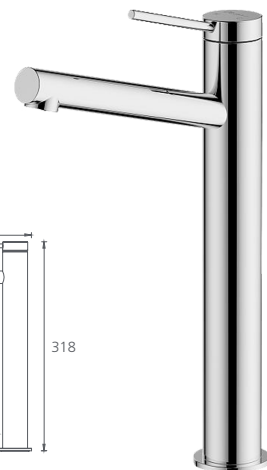

Uplift / WELS 5 Star / 6L per min
 Chrome VE109500CR
 Matte Black VE109506MB

Tower basin mixers

Straight / WELS 5 Star / 6L per min
 Chrome VE107500CR
 Matte Black VE107506MB

Curved / WELS 5 Star / 6L per min
 Chrome VE104500CR
 Matte Black VE104506MB

Uplift / WELS 5 Star / 6L per min
 Chrome VE110500CR
 Matte Black VE110506MB

Featured product /
 Venice tower basin mixer
 with straight spout in
 chrome finish: VE107500CR

Wall mixer sets

Straight / WELS 5 Star / 6L per min
 ● **Chrome** VE108500CR ● **Matte Black** VE108516MB