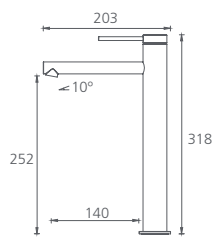

I come in
2 finishes

- Polished Chrome
- Matte Black

Venice

Basin mixers

Straight / WELS 5 Star / 6L per min
 Chrome VE106500CR
 Matte Black VE106506MB

Curved / WELS 5 Star / 6L per min
 Chrome VE103500CR
 Matte Black VE103506MB

Uplift / WELS 5 Star / 6L per min
 Chrome VE109500CR
 Matte Black VE109506MB

Tower basin mixers

Straight / WELS 5 Star / 6L per min
 Chrome VE107500CR
 Matte Black VE107506MB

Curved / WELS 5 Star / 6L per min
 Chrome VE104500CR
 Matte Black VE104506MB

Uplift / WELS 5 Star / 6L per min
 Chrome VE110500CR
 Matte Black VE110506MB