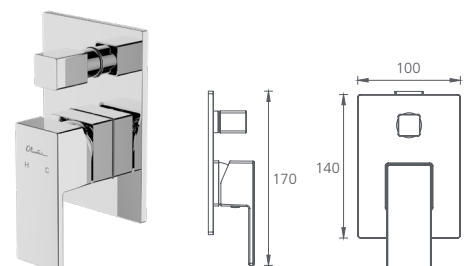

With diverter

- Chrome PR116500CR