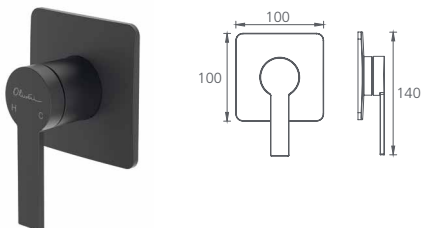

Curved /
WELS 6 Star
4.5L per min

- Chrome
BA122500CR
- Matte Black**
BA122516MB

Wall spout

Curved /
WELS 6 Star
4.5L per min

- Chrome
BA122200CR
- Matte Black**
BA122206MB

Wall mixers

- Chrome
BA120500CR
- Matte Black**
BA120516MB