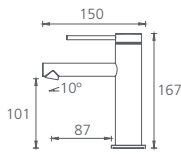

I come in
2 finishes

- Polished Chrome
- Matte Black

Venice

Basin mixers

Straight / WELS 5 Star / 6L per min
 Chrome VE106500CR
 Matte Black VE106506MB

Curved / WELS 5 Star / 6L per min
 Chrome VE103500CR
 Matte Black VE103506MB

Uplift / WELS 5 Star / 6L per min
 Chrome VE109500CR
 Matte Black VE109506MB

Tower basin mixers

Straight / WELS 5 Star / 6L per min
 Chrome VE107500CR
 Matte Black VE107506MB

Curved / WELS 5 Star / 6L per min
 Chrome VE104500CR
 Matte Black VE104506MB

Uplift / WELS 5 Star / 6L per min
 Chrome VE110500CR
 Matte Black VE110506MB