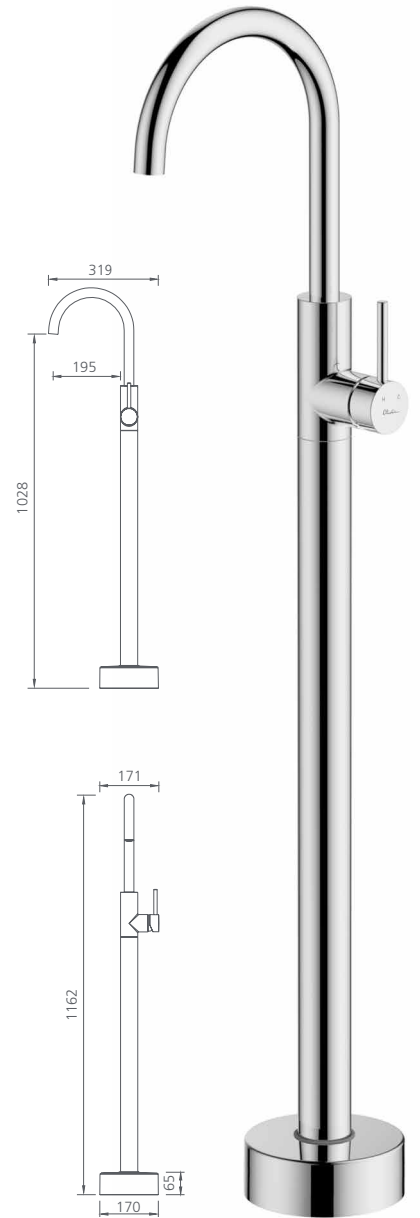

Tapware

Featured products /

Paris Brushed Nickel Tower Basin Mixer: PA070520BN

Naples Counter Top Circular Basin: NA3771

Madrid Brushed Nickel Towel Ring: MA860D07BN

Create a hero piece in your bathroom – an elegant tap, a beautiful statement basin or perhaps a gorgeous mirror.

London

Basin mixer

Straight /
 WELS 5 Star
 6L per min

● Chrome
 LON903500CR

Tower basin mixer

Straight /
 WELS 5 Star
 6L per min

● Chrome
 LON096500CR

Wall mixer set

Uplift / WELS 5 Star / 6L per min
 Chrome VE109500CR
 Matte Black VE109506MB

Tower basin mixers

Straight / WELS 5 Star / 6L per min
 Chrome VE107500CR
 Matte Black VE107506MB

Curved / WELS 5 Star / 6L per min
 Chrome VE104500CR
 Matte Black VE104506MB

Uplift / WELS 5 Star / 6L per min
 Chrome VE110500CR
 Matte Black VE110506MB

Featured product /
 Venice tower basin mixer
 with straight spout in
 chrome finish: VE107500CR

Wall mixer sets

Straight / WELS 5 Star / 6L per min
 ● **Chrome** VE108500CR ● **Matte Black** VE108516MB