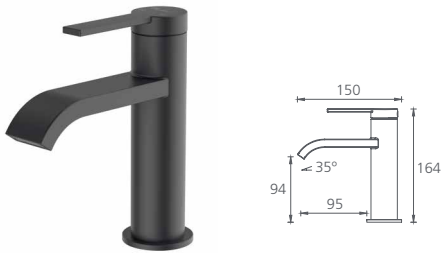

I come in
2 finishes

- Polished Chrome
- Matte Black

Featured products /

Barcelona tower basin mixer in matte black: BA119506MB
Venice curved basin mixer in matte black: VE103506MB

Create continuity in your bathroom by matching the shape of the tapware to your bath and basin.

Barcelona

Basin mixer

Curved /
WELS 6 Star
4.5L per min

- Chrome
  BA118500CR
- **Matte Black**
  BA118506MB