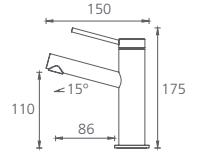

Uplift / WELS 5 Star / 6L per min
 Chrome VE109500CR
 Matte Black VE109506MB