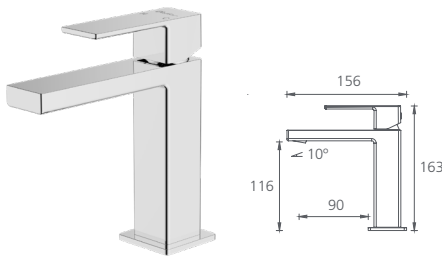

WELS 3 Stars
8L per minute (hand shower)

- Chrome PR288570CR
- Matte Black PR288586MB

Prague

Basin mixer

Straight /
WELS 5 Star
6L per min

- Chrome PR113500CR

Tower basin mixer

Straight /
WELS 5 Star
6L per min