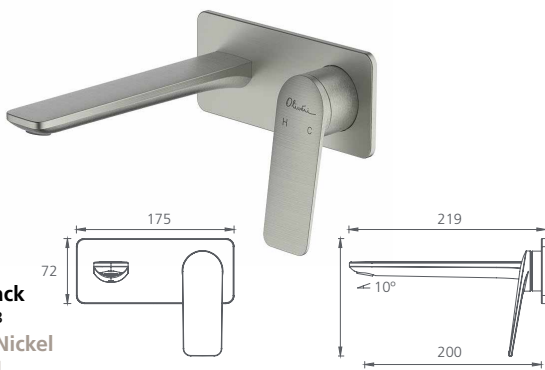

Wall mixer set

Straight /
WELS 5 Star
6L per min

- Chrome
  PA102500CR
- Matte Black
  PA102516MB
- Brushed Nickel
  PA102500BN