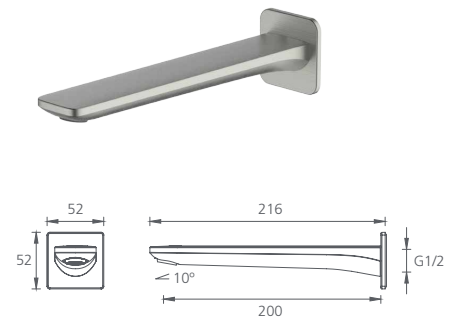

Wall mixer set

Straight /
 WELS 5 Star
 6L per min

-  Chrome
PA102500CR
-  Matte Black
PA102516MB
-  Brushed Nickel
PA102500BN

Wall spout

Straight /
 WELS 5 Star
 6L per min

-  Chrome
PA102200CR
-  Matte Black
PA102206MB
-  Brushed Nickel
PA102200BN