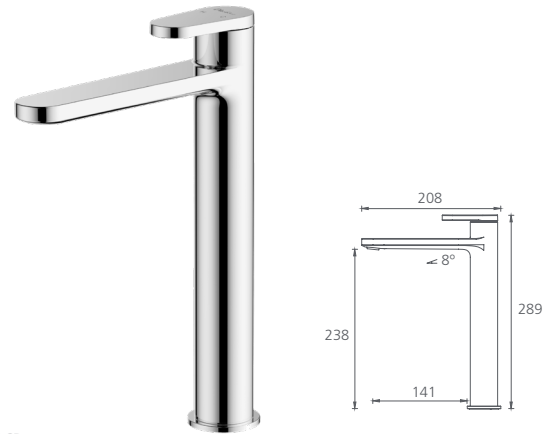

London

Basin mixer

Straight /
 WELS 5 Star
 6L per min

● Chrome
 LON903500CR

Tower basin mixer

Straight /
 WELS 5 Star
 6L per min

● Chrome
 LON096500CR

Wall mixer set