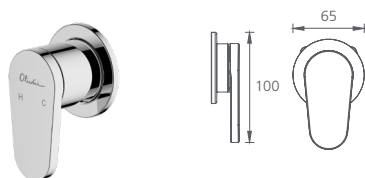

Straight /
 WELS 5 Star
 6L per min

● Chrome
 LON099500CR

Wall spout

Straight /
 WELS 5 Star
 6L per min

● Chrome
 LON099200CR

Wall mixers

● Chrome
 LON097500CR

With diverter