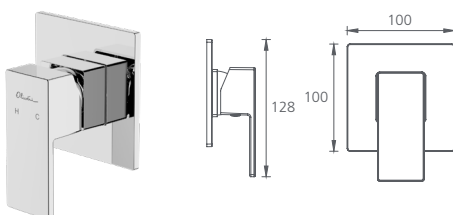

Wall mixers

- Chrome PR115500CR