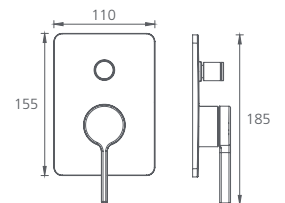

● Matte Black
ST095206MB

Wall mixers

● Chrome
ST093500CR

● Matte Black
ST093516MB

With diverter

● Chrome
ST094500CR

● Matte Black
ST094516MB

Oliveri[®]
KITCHEN / BATHROOM / LAUNDRY