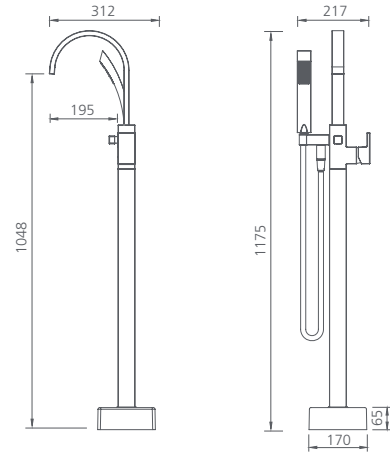

With diverter

- Chrome
BA121500CR
- Matte Black**
BA121516MB

I come in
2 finishes

- Polished Chrome
- Matte Black

Featured product /
Prague tower basin mixer
in chrome finish:
PR114500CR

Floor mounted bath filler with hand piece