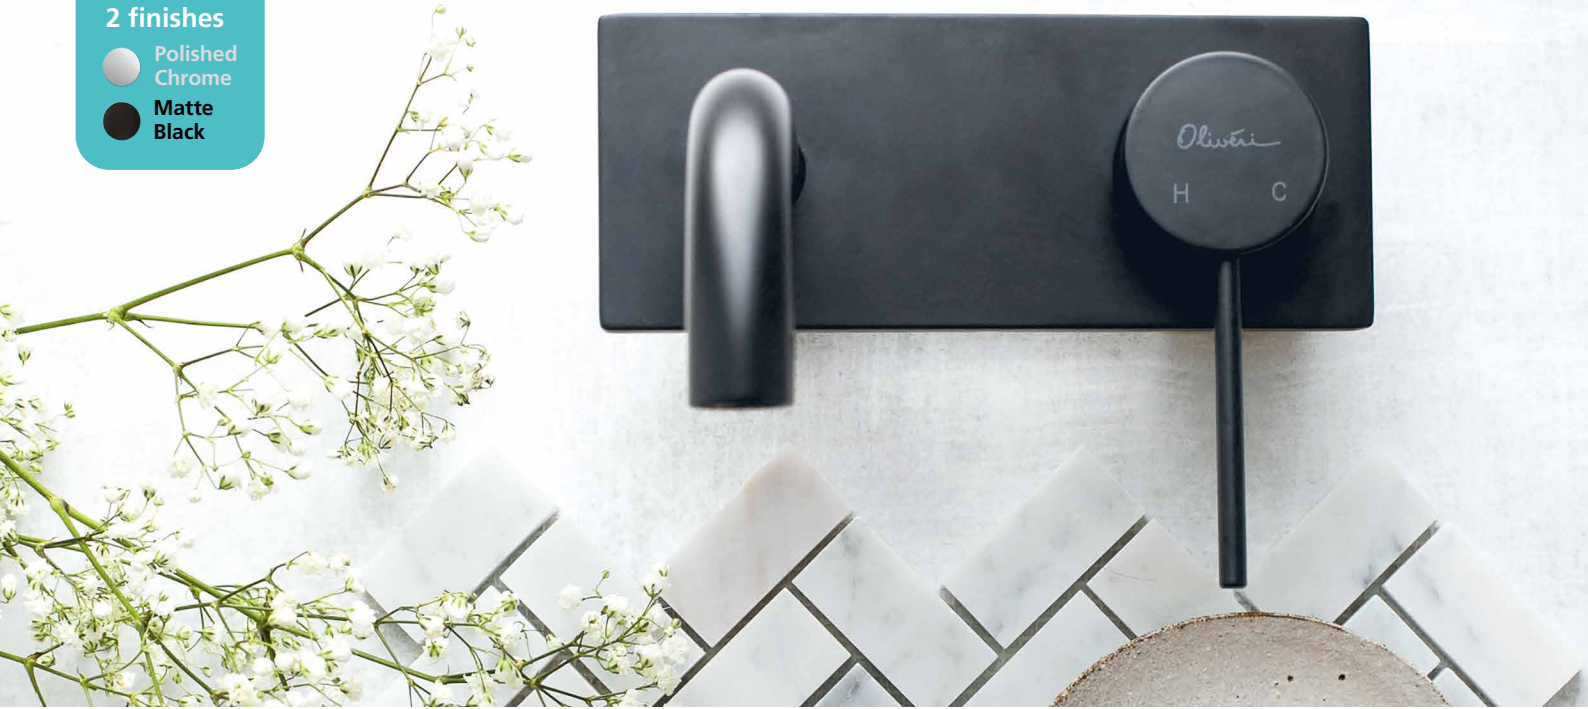

Straight /
 WELS 5 Star
 6L per min

● Chrome
 LON099500CR

Wall spout

Straight /
 WELS 5 Star
 6L per min

● Chrome
 LON099200CR

Wall mixers

● Chrome
 LON097500CR

With diverter

● Chrome
 LON098500CR

I come in
2 finishes

- Polished Chrome
- Matte Black

Venice

Basin mixers

Straight / WELS 5 Star / 6L per min
 Chrome VE106500CR
 Matte Black VE106506MB

Curved / WELS 5 Star / 6L per min
 Chrome VE103500CR
 Matte Black VE103506MB