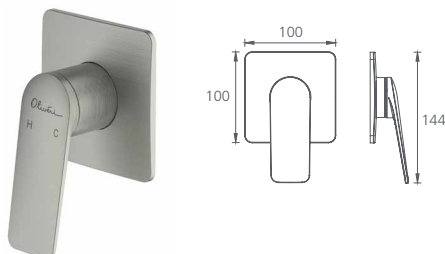

Wall mixers

- Chrome
  PA100500CR
- Matte Black
  PA100516MB
- Brushed Nickel
  PA100500BN