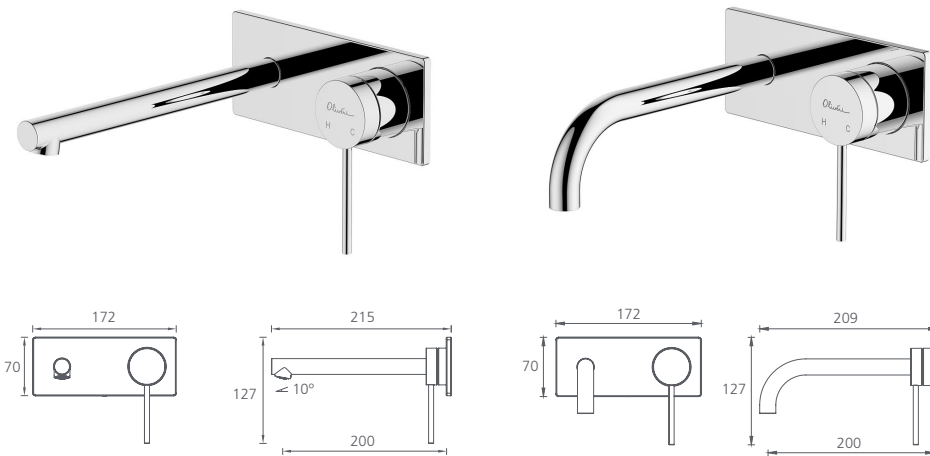

Uplift / WELS 5 Star / 6L per min
 Chrome VE110500CR
 Matte Black VE110506MB

Featured product /
 Venice tower basin mixer
 with straight spout in
 chrome finish: VE107500CR

Wall mixer sets

Straight / WELS 5 Star / 6L per min
 ● **Chrome** VE108500CR ● **Matte Black** VE108516MB