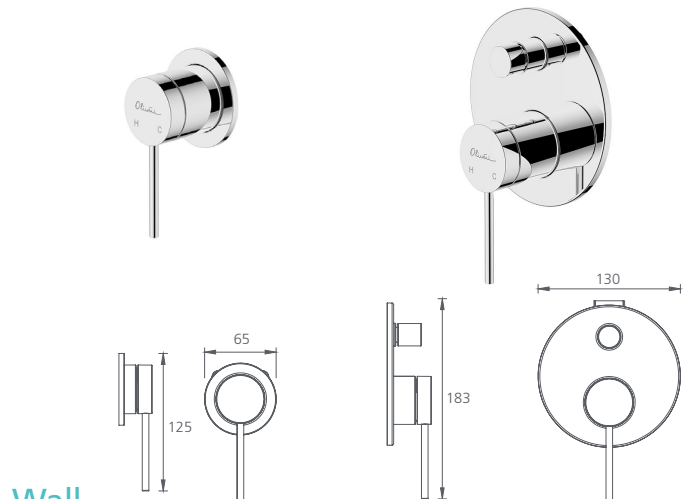

Wall mixers

● **Chrome** VE111500CR ● **Matte Black** VE111516MB

With diverter

● **Chrome** VE112500CR ● **Matte Black** VE112516MB