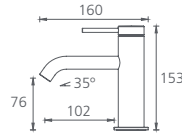

● Chrome
 LON098500CR

I come in
2 finishes

- Polished Chrome
- Matte Black

Venice

Basin mixers

Straight / WELS 5 Star / 6L per min
 Chrome VE106500CR
 Matte Black VE106506MB

Curved / WELS 5 Star / 6L per min
 Chrome VE103500CR
 Matte Black VE103506MB