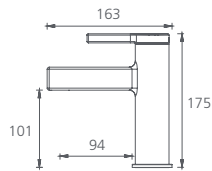

Stockholm

Basin mixer

Straight /
WELS 6 Star
4.5L per min

● Chrome
ST091500CR

● Matte Black
ST091506MB