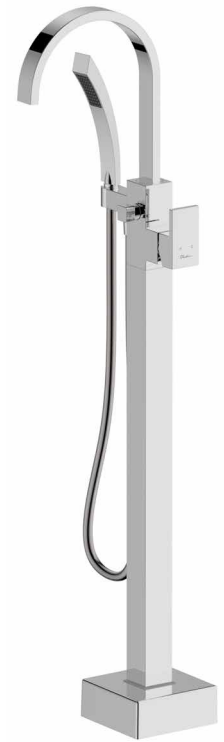

Tapware

Featured products /

Paris Brushed Nickel Tower Basin Mixer: PA070520BN

Naples Counter Top Circular Basin: NA3771

Madrid Brushed Nickel Towel Ring: MA860D07BN

Create a hero piece in your bathroom – an elegant tap, a beautiful statement basin or perhaps a gorgeous mirror.

Curved /
WELS 6 Star
4.5L per min

- Chrome
BA122500CR
- Matte Black**
BA122516MB

Wall spout

Curved /
WELS 6 Star
4.5L per min

- Chrome
BA122200CR
- Matte Black**
BA122206MB

Wall mixers

- Chrome
BA120500CR
- Matte Black**
BA120516MB

With diverter

- Chrome
BA121500CR
- Matte Black**
BA121516MB

I come in
2 finishes

- Polished Chrome
- Matte Black

Featured product /
Prague tower basin mixer
in chrome finish:
PR114500CR

Floor mounted bath filler with hand piece

WELS 3 Stars
8L per minute (hand shower)

- Chrome PR288570CR
- Matte Black PR288586MB

Prague

Basin mixer

Straight /
WELS 5 Star
6L per min

- Chrome PR113500CR

Tower basin mixer

Straight /
WELS 5 Star
6L per min