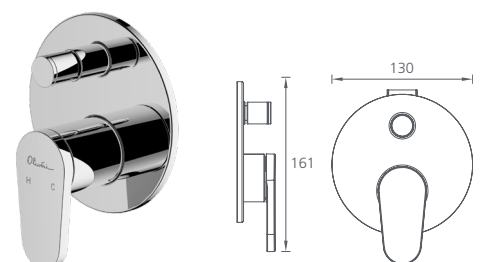

With diverter

● Chrome
LON098500CR