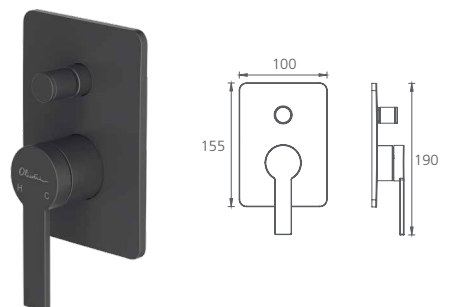

With diverter

- Chrome
  BA121500CR
- **Matte Black**
  BA121516MB