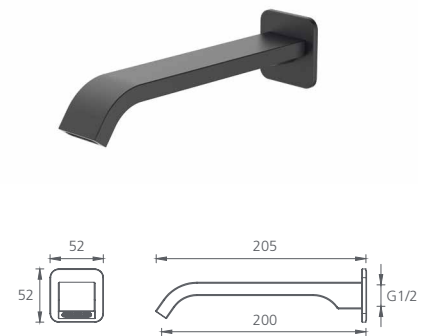

Curved /
WELS 6 Star
4.5L per min

- Chrome
BA122500CR
- Matte Black**
BA122516MB

Wall spout

Curved /
WELS 6 Star
4.5L per min

- Chrome
BA122200CR
- Matte Black**
BA122206MB

Wall mixers

- Chrome
BA120500CR
- Matte Black**
BA120516MB