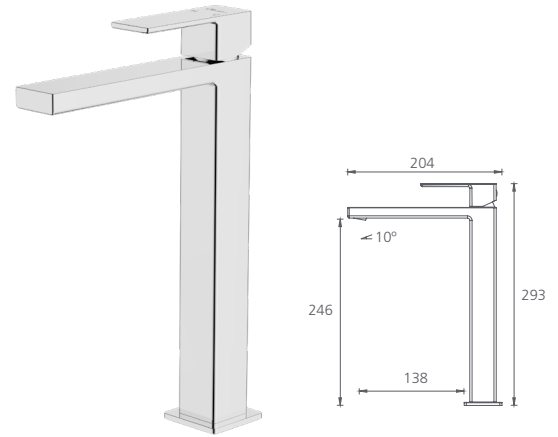

Tower basin mixer

Straight /
WELS 5 Star
6L per min

- Chrome PR114500CR