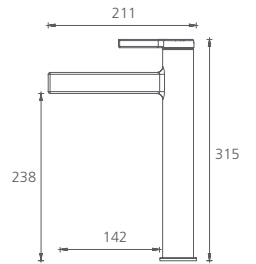

Tower basin mixer

Straight /
WELS 6 Star
4.5L per min

● Chrome
ST092500CR

● Matte Black
ST092506MB