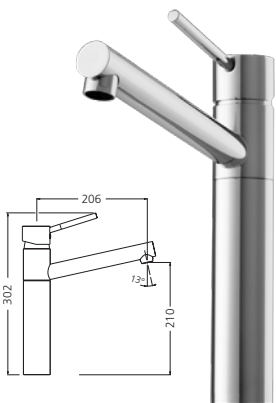

Chrome Swivel Mixer

PT2010C

WELS 4 Star
7.5L per minute