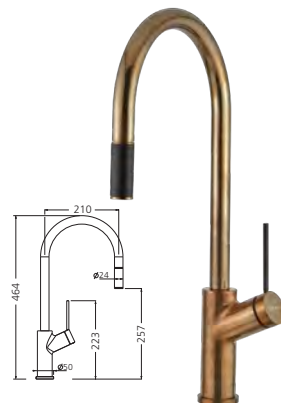

VT0398C-ST-BL **SB**

WELS 4 Star /  
7.5L per minute

**White and satin chrome pull out mixer**

VT0398B-WH **WH**

WELS 4 Star /  
7.5L per minute

**Gunmetal pull out mixer**

VT0398B-GM **GM**

WELS 4 Star /  
7.5L per minute

**Natural brass pull out mixer**

VT0398B-NB **NB**

WELS 4 Star /  
7.5L per minute

**Brushed gold pull out mixer**

VT0398B-AU **BG**

WELS 4 Star /  
7.5L per minute