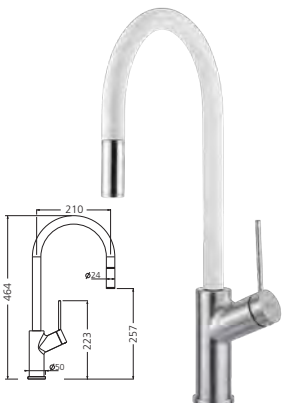

White and satin chrome pull out mixer

VT0398B-WH **WH**

WELS 4 Star /
7.5L per minute