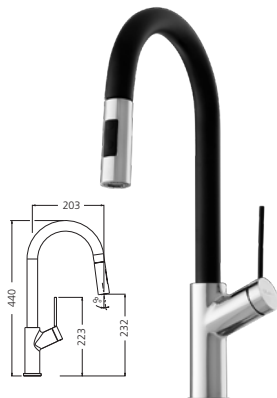

## Specifications /

**Temp rating** / 1°C - 70°C

**Min Pressure rating** / 100 kPa

**Max Pressure rating** / 600 kPa

**Materials** / Brass body (DR)

**Cartridge type** / Ceramic disc

**Warranty** / 15 year warranty\*