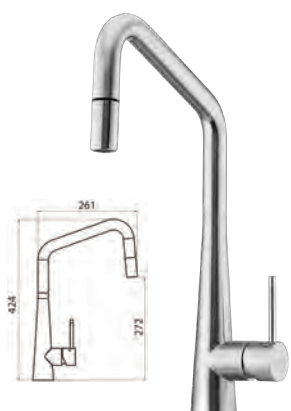

### Square goose neck pull out mixer

SS2575-GM **GM**

WELS 4 Star / 7.5L per minute

### Goose neck pull out mixer

SS2525-GM **GM**

WELS 4 Star / 7.5L per minute

Featured products:  
Sonetto sink (SN1051) and  
Essente mixer (SS2540)

**Square goose neck  
pull out mixer**

SS2575 **S**

**WELS 4 Star**  
7.5L per minute