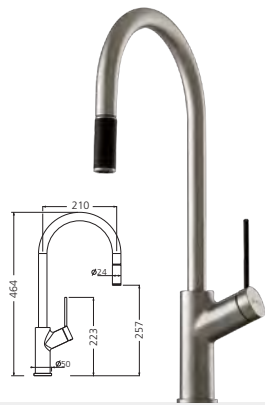

Brushed chrome pull out mixer

VT0398B **B**

WELS 4 Star /
6.5L per minute