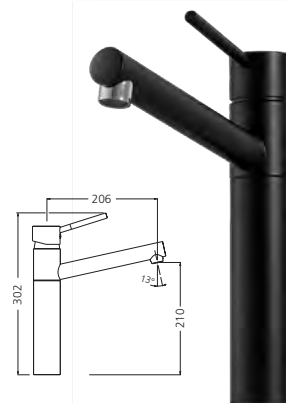

Matte Black Swivel Mixer

PT2010C-BLACK

WELS 4 Star
7.5L per minute