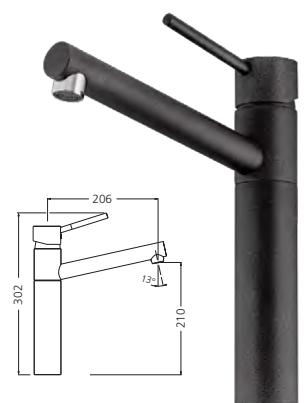

Black Granite Swivel Mixer

PT2010C-ST-BL

WELS 4 Star
7.5L per minute