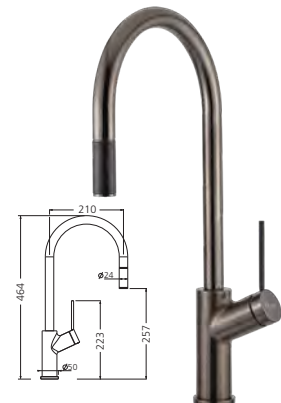

Gunmetal pull out mixer

VT0398B-GM **GM**

WELS 4 Star /
7.5L per minute