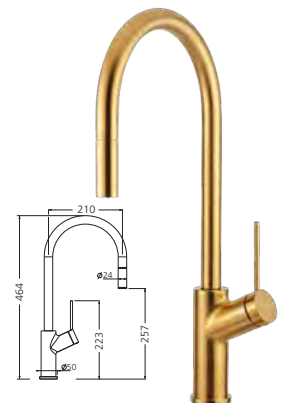

**Natural brass pull out mixer**

VT0398B-NB **NB**

WELS 4 Star /  
7.5L per minute

**Brushed gold pull out mixer**

VT0398B-AU **BG**

WELS 4 Star /  
7.5L per minute