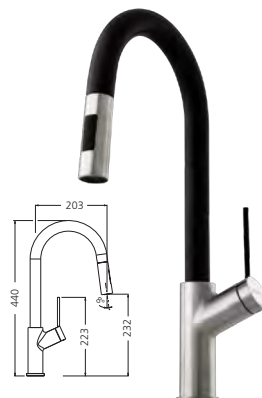

Brushed chrome pull out spray mixer

VT0426B

WELS 4 Star /
6.5L per minute