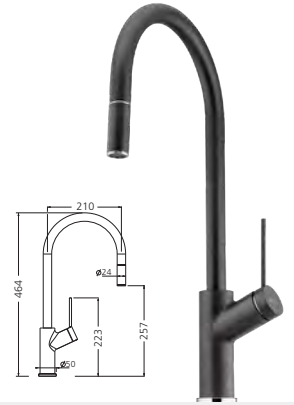

Featured products:
Santorini sink
(ST-WH1550U)
and Vilo mixer
(VT0398B-AU)

Black granite pull out mixer

VT0398C-ST-BL **SB**

WELS 4 Star /
7.5L per minute