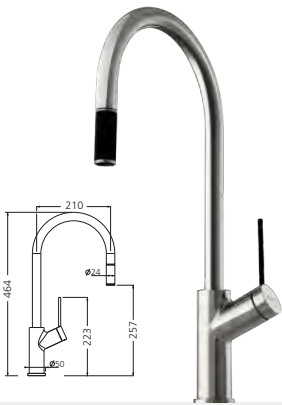

Chrome pull out mixer

VT0398C **C**

WELS 4 Star /
6.5L per minute