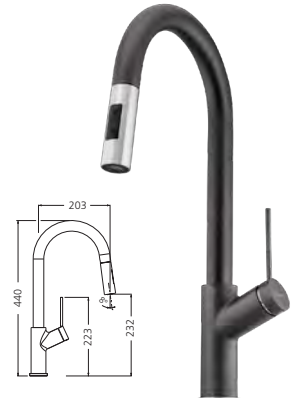

Black granite pull out spray mixer

VT0426B-ST-BL

WELS 4 Star /
6.5L per minute