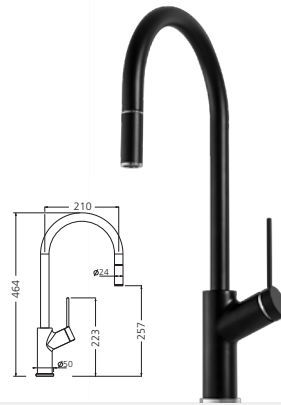

Matte black pull out mixer

VT0398C-BLACK **MB**

WELS 4 Star /
6.5L per minute