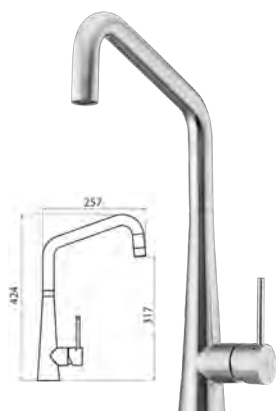

**Square goose
neck mixer**

Maximum pressure / 500kpa

SS2570 **S**

WELS 4 Star
7.5L per minute