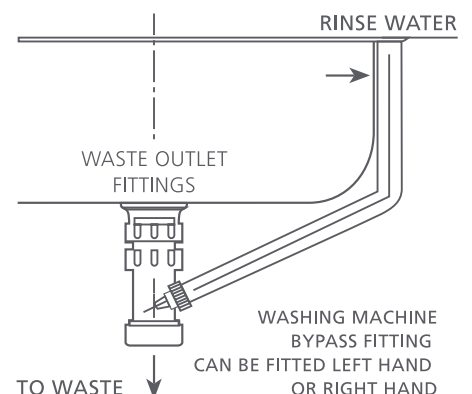

Pull-out and spray mixer taps

A mixer tap with a pull out spray provides a little extra reach and makes for easy cleaning of the sink or washing clothes and is super handy when filling the mop bucket.

Overflow option

Overflow and Bypass plumbing

The Oliveri Laundry range is available with an overflow and bypass plumbing option. An overflow can safeguard against accidental overfilling, while the bypass plumbing will allow washing machine grey water to enter the drain even while the tub is in use.

Bypass plumbing

Featured products:
Laundry TI45 sink and
Essential goose neck
pull out mixer (ES520-P)

TI45 45 litre tub bowl
TI45S 45 litre tub bowl with rinse bypass
TI45S/OF 45 litre tub bowl with rinse bypass and overflow
590W x 470H x 235D / 45 LITRE TUB BOWL
⊖ ⊕