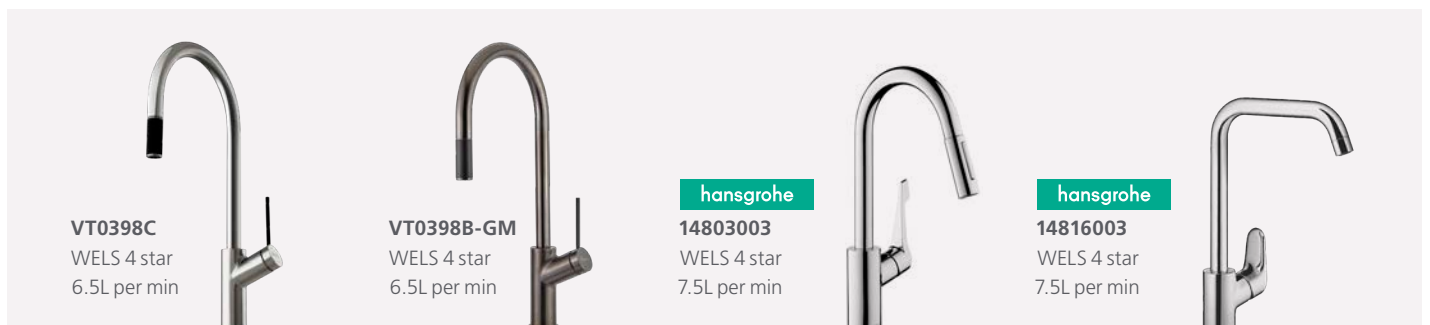

Pull-out and spray mixer taps

A mixer tap with a pull out spray provides a little extra reach and makes for easy cleaning of the sink or washing clothes and is super handy when filling the mop bucket.

Overflow option

Overflow and Bypass plumbing

The Oliveri Laundry range is available with an overflow and bypass plumbing option. An overflow can safeguard against accidental overfilling, while the bypass plumbing will allow washing machine grey water to enter the drain even while the tub is in use.

Bypass plumbing

Featured products:
Laundry TI45 sink and
Essential goose neck
pull out mixer (ES520-P)

TI45 45 litre tub bowl
TI45S 45 litre tub bowl with rinse bypass
TI45S/OF 45 litre tub bowl with rinse bypass and overflow
590W x 470H x 235D / 45 LITRE TUB BOWL
⊖ ⊕

TI70 70 litre tub bowl
TI70S 70 litre tub bowl with rinse bypass
630W x 550H x 305D / 70 LITRE TUB BOWL
⊖ ⊕

DU490U
590W x 470H x 235D / 45 LITRE TUB BOWL
⊖ ⊕

Taps /

View all taps at oliveri.com.au

VT0398C
WELS 4 star
6.5L per min