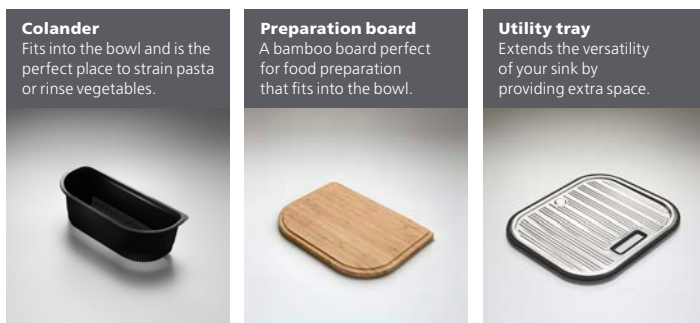

DZ150U
360W x 430H x 180D
MAIN BOWL 21 LITRE

Feature Accessories /

Visit oliveri.com.au to explore all available accessories for your sink.

Taps /

View all taps at oliveri.com.au

Colander

Fits into the bowl and is the perfect place to strain pasta or rinse vegetables.

Preparation board

A bamboo board perfect for food preparation that fits into the bowl.

Utility tray

Extends the versatility of your sink by providing extra space.

VT0398C
WELS 4 star
6.5L per min

PT2010C
WELS 4 star
7.5L per min