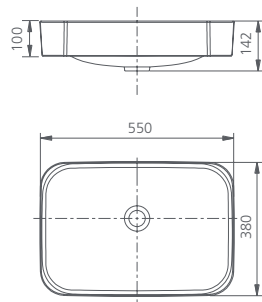

Black line counter top basin

Bowl capacity **10.5L** / NA7115B

Counter top square basin

Bowl capacity **12.9L** / NA3721

Featured products /
 Stockholm tower basin mixer in chrome: ST092500CR
 Vienna counter top basin: V17131
 Madrid hand towel rail in chrome: MA860D26CR

Vienna

Counter top basin

Bowl capacity **14L** / V17131

Oslo Undermount Basins

Oval basin

Bowl capacity **8.5L** / OS536

Wall hung basin

Bowl capacity **5.5L** / V17131B

Rectangular basin

Bowl capacity **14.5L** / OS542AB

Visit oliveri.com.au for pop up waste and bottle trap options. ^

^Pop up wastes and bottle traps are not included with VC basins.

Oliveri[®]
KITCHEN / BATHROOM / LAUNDRY