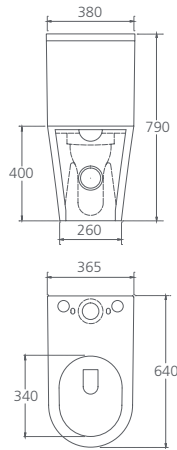

Dublin / Back to wall toilet suite

WELS 4 Star / 3.5L avg flush volume

DU1343 / Pan DU1343BT / Cistern DU1343BW / Seat DU1343BST