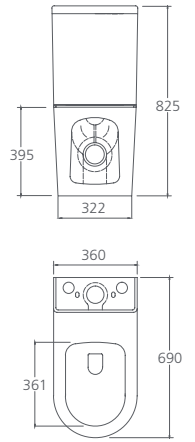

Designed specifically to make life a little easier for those with special needs.

The **460mm** from floor to pan rim is higher than a standard 400mm toilet.

Vienna / Comfort height back to wall toilet suite

WELS 4 Star / 3.5L avg flush volume

VI1273CH / Pan VI127H3T / Cistern VI127H3W / Seat VI1273ST

Dublin / Back to wall toilet suite

WELS 4 Star / 3.5L avg flush volume

DU1343 / Pan DU1343BT / Cistern DU1343BW / Seat DU1343BST