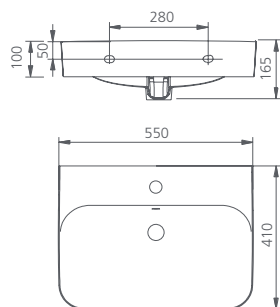

Black line counter top basin

Bowl capacity **10.5L** / NA7115B

Counter top square basin

Bowl capacity **12.9L** / NA3721

Featured products /
 Stockholm tower basin mixer in chrome: ST092500CR
 Vienna counter top basin: V17131
 Madrid hand towel rail in chrome: MA860D26CR

Vienna

Counter top basin

Bowl capacity **14L** / V17131

Oslo Undermount Basins

Oval basin

Bowl capacity **8.5L** / OS536

Wall hung basin

Bowl capacity **5.5L** / V17131B

Rectangular basin

Bowl capacity **14.5L** / OS542AB

Visit oliveri.com.au for pop up waste and bottle trap options. ^

^Pop up wastes and bottle traps are not included with VC basins.

Oliveri[®]
KITCHEN / BATHROOM / LAUNDRY