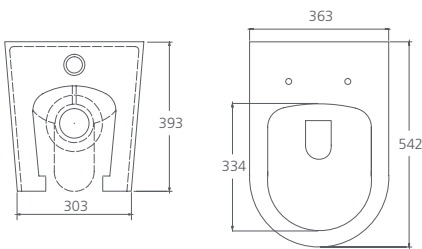

Wall Faced and Wall Hung Toilet Suites

Oslo / Wall faced toilet suite

WELS 4 Star / 3.5L avg flush volume

Below codes include flush plate, Geberit cistern, and toilet suite:

Pan OS127BTW / Seat V11273ST

Oslo / Wall hung toilet suite

WELS 4 Star / 3.5L avg flush volume

Below codes include flush plate, Geberit cistern, and toilet suite:

Pan OS0513 / Seat V11273ST

Munich / Wall faced toilet suite

WELS 4 Star / 3.5L avg flush volume

Below codes include flush plate, Geberit cistern, and toilet suite:

Pan MU126BTW / Seat MU1263SC