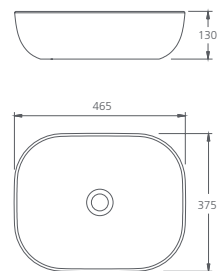

Bowl capacity **5.5L** / MU7063C

Visit oliveri.com.au for pop up waste and bottle trap options. ^

^Pop up wastes and bottle traps are not included with VC basins.

Featured products /

Naples rectangle fine edge basin: NA3711

Stockholm wall mixer set in matte black: ST095516MB

Naples

● White NA3771

● Black NA3771B

Counter top circular basin

Bowl capacity **9.3L**

Counter top rectangular basin

Bowl capacity **14.9L** / NA3711

Black line counter top basin

Bowl capacity **10.5L** / NA7115B

Counter top square basin

Bowl capacity **12.9L** / NA3721

Featured products /
 Stockholm tower basin mixer in chrome: ST092500CR
 Vienna counter top basin: V17131
 Madrid hand towel rail in chrome: MA860D26CR

Vienna

Counter top basin

Bowl capacity **14L** / V17131

Oslo Undermount Basins

Oval basin

Bowl capacity **8.5L** / OS536

Wall hung basin

Bowl capacity **5.5L** / V17131B