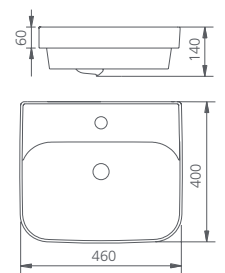

Bowl capacity **4.5L** / DU7130C

Semi-recessed basin

Bowl capacity **3.5L** / DU7130E

Wall hung basin

Bowl capacity **4.5L** / DU7130D

Inset basin

Bowl capacity **3.5L** / DU7130F

Featured products /