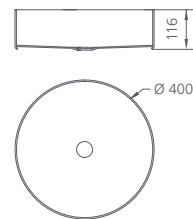

Copper / Bowl capacity **12.9L** / MI71CU

Black / Bowl capacity **12.9L** / MI71BK

Stainless steel rectangular inset basin

Copper / Bowl capacity **17.3L** / MI50CU

Black / Bowl capacity **17.3L** / MI50BK