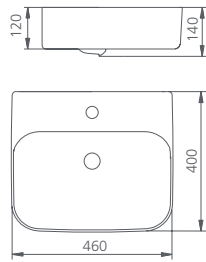

Counter top basin

Bowl capacity **4.5L** / DU7130C