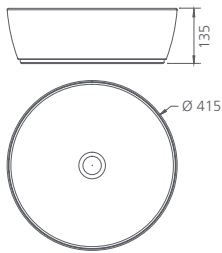

Bowl capacity **5.5L** / MU7063C

Visit oliveri.com.au for pop up waste and bottle trap options. ^

^Pop up wastes and bottle traps are not included with VC basins.

Featured products /

Naples rectangle fine edge basin: NA3711

Stockholm wall mixer set in matte black: ST095516MB

Naples

● White NA3771

● Black NA3771B

Counter top circular basin

Bowl capacity **9.3L**

Counter top rectangular basin

Bowl capacity **14.9L** / NA3711

Black line counter top basin

Bowl capacity **10.5L** / NA7115B

Counter top square basin

Bowl capacity **12.9L** / NA3721

Featured products /
 Stockholm tower basin mixer in chrome: ST092500CR
 Vienna counter top basin: V17131
 Madrid hand towel rail in chrome: MA860D26CR