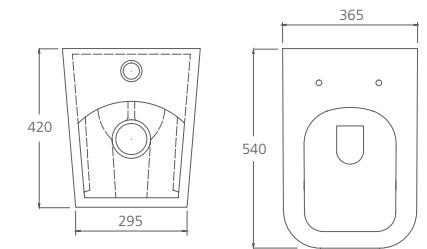

Wall Faced and Wall Hung Toilet Suites

Oslo / Wall faced toilet suite

WELS 4 Star / 3.5L avg flush volume

Below codes include flush plate, Geberit cistern, and toilet suite:

Pan OS127BTW / Seat V11273ST

Oslo / Wall hung toilet suite

WELS 4 Star / 3.5L avg flush volume

Below codes include flush plate, Geberit cistern, and toilet suite:

Pan OS0513 / Seat V11273ST

Munich / Wall faced toilet suite

WELS 4 Star / 3.5L avg flush volume

Below codes include flush plate, Geberit cistern, and toilet suite:

Pan MU126BTW / Seat MU1263SC