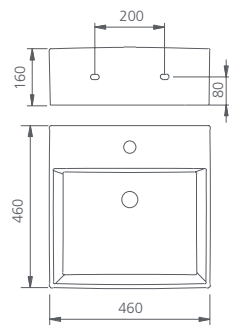

Munich

Counter top basin

Bowl capacity **6.8L** / MU7063CT

Semi-recessed basin

Bowl capacity **6.2L** / MU8050H

Wall hung basin

Bowl capacity **6.8L** / MU7063WH

Inset basin