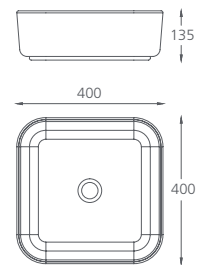

Bowl capacity **5.5L** / MU7063C

Visit oliveri.com.au for pop up waste and bottle trap options. ^

^Pop up wastes and bottle traps are not included with VC basins.

Featured products /

Naples rectangle fine edge basin: NA3711

Stockholm wall mixer set in matte black: ST095516MB

Naples

● White NA3771

● Black NA3771B

Counter top circular basin

Bowl capacity **9.3L**

Counter top rectangular basin

Bowl capacity **14.9L** / NA3711

Black line counter top basin

Bowl capacity **10.5L** / NA7115B

Counter top square basin

Bowl capacity **12.9L** / NA3721

Featured products /
 Stockholm tower basin mixer in chrome: ST092500CR
 Vienna counter top basin: V17131
 Madrid hand towel rail in chrome: MA860D26CR