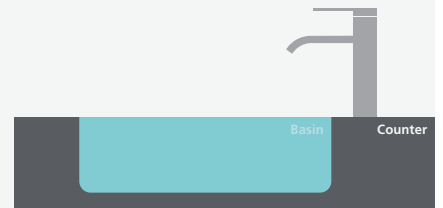

Undermount

A minimalistic look.