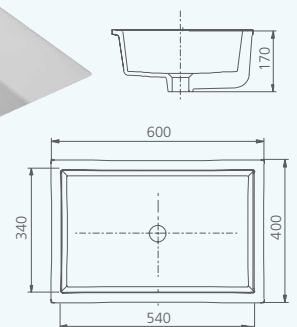

Black line counter top basin

Bowl capacity **10.5L** / NA7115B

Counter top square basin

Bowl capacity **12.9L** / NA3721

Featured products /
 Stockholm tower basin mixer in chrome: ST092500CR
 Vienna counter top basin: V17131
 Madrid hand towel rail in chrome: MA860D26CR

Vienna

Counter top basin

Bowl capacity **14L** / V17131

Oslo Undermount Basins

Oval basin

Bowl capacity **8.5L** / OS536

Wall hung basin

Bowl capacity **5.5L** / V17131B