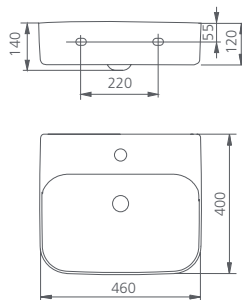

Copper / Bowl capacity **12.9L** / MI71CU

Black / Bowl capacity **12.9L** / MI71BK

Stainless steel rectangular inset basin

Copper / Bowl capacity **17.3L** / MI50CU

Black / Bowl capacity **17.3L** / MI50BK

Bowl capacity **4.5L** / DU7130C

Semi-recessed basin

Bowl capacity **3.5L** / DU7130E

Wall hung basin

Bowl capacity **4.5L** / DU7130D

Inset basin

Bowl capacity **3.5L** / DU7130F

Featured products /