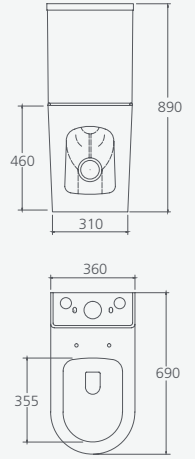

Designed specifically to make life a little easier for those with special needs.

The **460mm** from floor to pan rim is higher than a standard 400mm toilet.

Vienna / Comfort height back to wall toilet suite