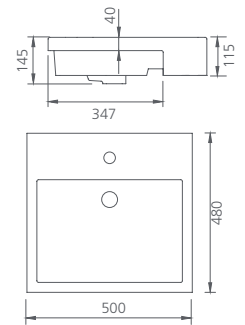

Bowl capacity **4.5L** / DU7130C

Semi-recessed basin

Bowl capacity **3.5L** / DU7130E

Wall hung basin

Bowl capacity **4.5L** / DU7130D

Inset basin

Bowl capacity **3.5L** / DU7130F

Featured products /

Munich

Counter top basin

Bowl capacity **6.8L** / MU7063CT

Semi-recessed basin

Bowl capacity **6.2L** / MU8050H

Wall hung basin

Bowl capacity **6.8L** / MU7063WH

Inset basin