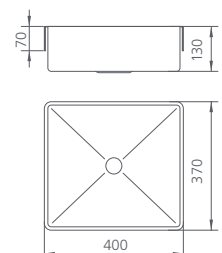

Copper / Bowl capacity **12.9L** / MI71CU

Black / Bowl capacity **12.9L** / MI71BK

Stainless steel rectangular inset basin

Copper / Bowl capacity **17.3L** / MI50CU

Black / Bowl capacity **17.3L** / MI50BK