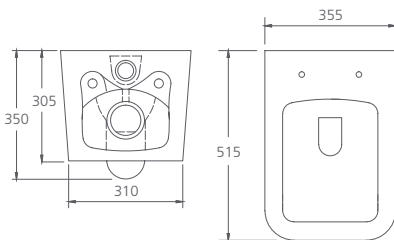

Chrome square flush plate

Black square flush plate

Chrome circle flush plate

Black circle flush plate

Munich / Wall hung toilet suite

WELS 4 Star / 3.5L avg flush volume

Below codes include flush plate, Geberit cistern, and toilet suite: