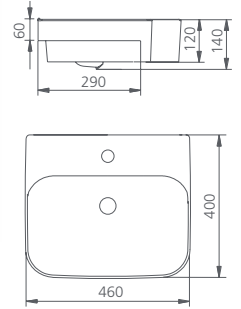

Copper / Bowl capacity **12.9L** / MI71CU

Black / Bowl capacity **12.9L** / MI71BK

Stainless steel rectangular inset basin

Copper / Bowl capacity **17.3L** / MI50CU

Black / Bowl capacity **17.3L** / MI50BK

Bowl capacity **4.5L** / DU7130C

Semi-recessed basin

Bowl capacity **3.5L** / DU7130E

Wall hung basin

Bowl capacity **4.5L** / DU7130D

Inset basin

Bowl capacity **3.5L** / DU7130F

Featured products /