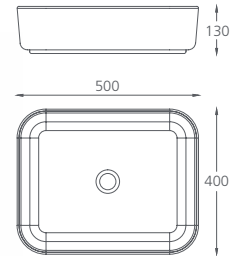

Bowl capacity **5.5L** / MU7063C

Visit oliveri.com.au for pop up waste and bottle trap options. ^

^Pop up wastes and bottle traps are not included with VC basins.

Featured products /

Naples rectangle fine edge basin: NA3711

Stockholm wall mixer set in matte black: ST095516MB

Naples

● White NA3771

● Black NA3771B

Counter top circular basin

Bowl capacity **9.3L**

Counter top rectangular basin

Bowl capacity **14.9L** / NA3711

Black line counter top basin

Bowl capacity **10.5L** / NA7115B

Counter top square basin

Bowl capacity **12.9L** / NA3721

Featured products /
 Stockholm tower basin mixer in chrome: ST092500CR
 Vienna counter top basin: V17131
 Madrid hand towel rail in chrome: MA860D26CR