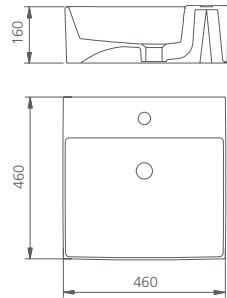

Counter top basin

Bowl capacity **6.8L** / MU7063CT