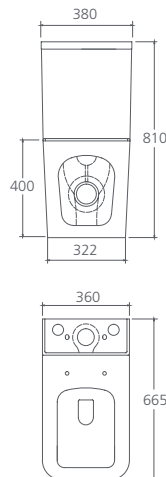

Munich / Back to wall toilet suite

WELS 4 Star / 3.5L avg flush volume

MU1263 / Pan MU1263T / Cistern MU1263W / Seat MU1263SC