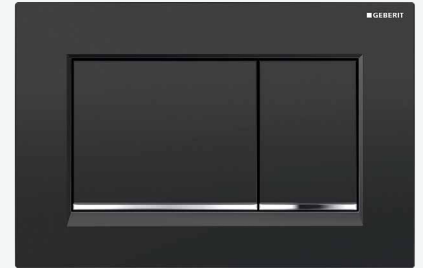

Black square flush plate