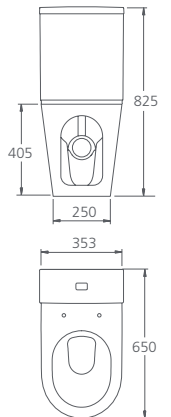

Naples / Back to wall toilet suite

WELS 4 Star / 3.5L avg flush volume

NA369 / Pan NA369C-1P / Cistern NA369C-2C / Seat NA5011