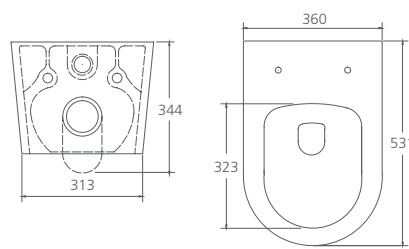

Wall Faced and Wall Hung Toilet Suites

Oslo / Wall faced toilet suite

WELS 4 Star / 3.5L avg flush volume

Below codes include flush plate, Geberit cistern, and toilet suite:

Pan OS127BTW / Seat V11273ST

Oslo / Wall hung toilet suite

WELS 4 Star / 3.5L avg flush volume

Below codes include flush plate, Geberit cistern, and toilet suite:

Pan OS0513 / Seat V11273ST

Munich / Wall faced toilet suite

WELS 4 Star / 3.5L avg flush volume

Below codes include flush plate, Geberit cistern, and toilet suite:

Pan MU126BTW / Seat MU1263SC