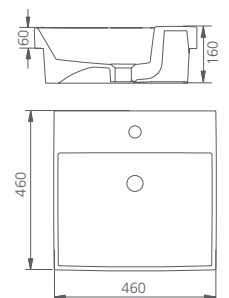

Munich

Counter top basin

Bowl capacity **6.8L** / MU7063CT

Semi-recessed basin

Bowl capacity **6.2L** / MU8050H

Wall hung basin

Bowl capacity **6.8L** / MU7063WH

Inset basin

Bowl capacity **5.5L** / MU7063C

Visit oliveri.com.au for pop up waste and bottle trap options. ^

^Pop up wastes and bottle traps are not included with VC basins.

Featured products /

Naples rectangle fine edge basin: NA3711