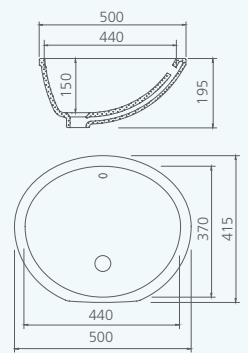

Bowl capacity **5.5L** / MU7063C

Visit oliveri.com.au for pop up waste and bottle trap options. ^

^Pop up wastes and bottle traps are not included with VC basins.

Featured products /

Naples rectangle fine edge basin: NA3711

Black line counter top basin

Bowl capacity **10.5L** / NA7115B

Counter top square basin

Bowl capacity **12.9L** / NA3721

Featured products /
 Stockholm tower basin mixer in chrome: ST092500CR
 Vienna counter top basin: V17131
 Madrid hand towel rail in chrome: MA860D26CR

Vienna

Counter top basin

Bowl capacity **14L** / V17131

Oslo Undermount Basins

Oval basin

Bowl capacity **8.5L** / OS536

Wall hung basin

Bowl capacity **5.5L** / V17131B

Rectangular basin

Bowl capacity **14.5L** / OS542AB

Visit oliveri.com.au for pop up waste and bottle trap options. ^

^Pop up wastes and bottle traps are not included with VC basins.

Oliveri[®]
KITCHEN / BATHROOM / LAUNDRY