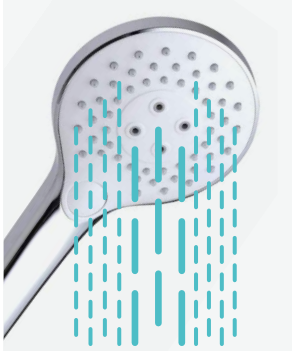

Paris Brushed Nickel Wall Mixer: PA100500BN

Madrid Brushed Nickel Metal Shelf: MA891A07BN

Showers

With more than 50 products in the range, we know you'll find the right combination for your bathroom design. Choose from the circular Rome collection, the square Monaco or retro-look Copenhagen in up to three finishes – chrome, matte black and brushed nickel.

Select from ceiling, wall, rail mount, or hand-held shower heads, along with a wide range of shower arms and mixers.

Three spray settings

Oliveri hand showers offer three settings that can be easily selected using a button or lever.

Rain

Standard shower spray function giving you the perfect mixture between hard and soft spray for your everyday shower.

Needle

A hard, thin spray setting.

Massage

Thick spray coming from the centre of the rose gives a massaging sensation on your skin.