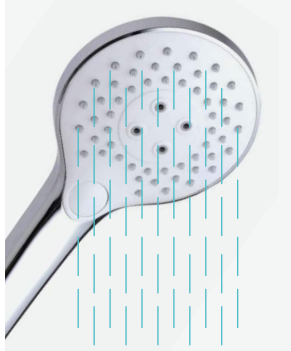

Paris Brushed Nickel Wall Mixer: PA100500BN

Madrid Brushed Nickel Metal Shelf: MA891A07BN

Showers

With more than 50 products in the range, we know you'll find the right combination for your bathroom design. Choose from the circular Rome collection, the square Monaco or retro-look Copenhagen in up to three finishes – chrome, matte black and brushed nickel.

Select from ceiling, wall, rail mount, or hand-held shower heads, along with a wide range of shower arms and mixers.

Three spray settings

Oliveri hand showers offer three settings that can be easily selected using a button or lever.

Rain

Standard shower spray function giving you the perfect mixture between hard and soft spray for your everyday shower.

Needle

A hard, thin spray setting.

Massage

Thick spray coming from the centre of the rose gives a massaging sensation on your skin.