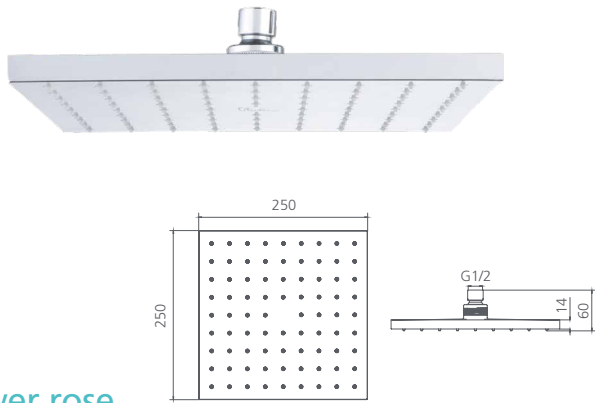

Shower rose

WELS 3 Star / 9L per min

- **Chrome** MO29301CR
- **Matte Black** MO29301MB