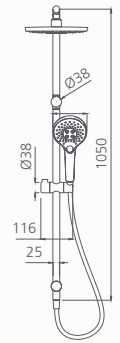

Dual shower set

WELS 3 Star / 9L per min

- Chrome RO36341CR
- Brushed Nickel RO36341BN
- Matte Black RO36341MB