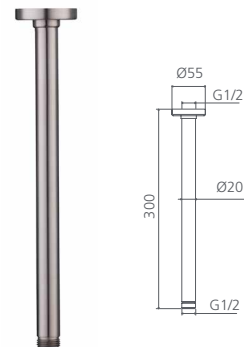

Ceiling mounted shower arm

- **Chrome** RO15293CR
- **Matte Black** RO15293MB
- **Brushed Nickel** RO15293BN