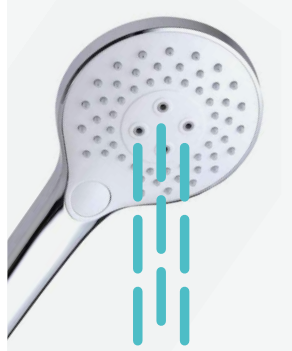

Paris Brushed Nickel Wall Mixer: PA100500BN

Madrid Brushed Nickel Metal Shelf: MA891A07BN

Showers

With more than 50 products in the range, we know you'll find the right combination for your bathroom design. Choose from the circular Rome collection, the square Monaco or retro-look Copenhagen in up to three finishes – chrome, matte black and brushed nickel.

Select from ceiling, wall, rail mount, or hand-held shower heads, along with a wide range of shower arms and mixers.

Three spray settings

Oliveri hand showers offer three settings that can be easily selected using a button or lever.

Rain

Standard shower spray function giving you the perfect mixture between hard and soft spray for your everyday shower.

Needle

A hard, thin spray setting.

Massage

Thick spray coming from the centre of the rose gives a massaging sensation on your skin.