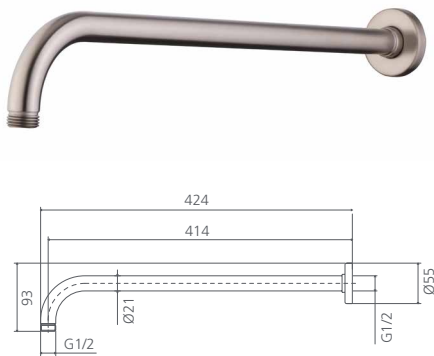

Wall mounted shower arm

- **Chrome** RO15240CR
- **Matte Black** RO15240MB
- **Brushed Nickel** RO15240BN