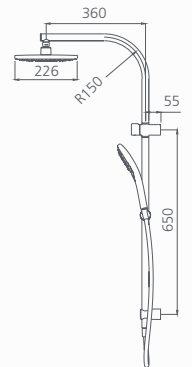

Dual shower set

WELS 3 Star / 9L per min

- Chrome RO36341CR
- Brushed Nickel RO36341BN
- Matte Black RO36341MB