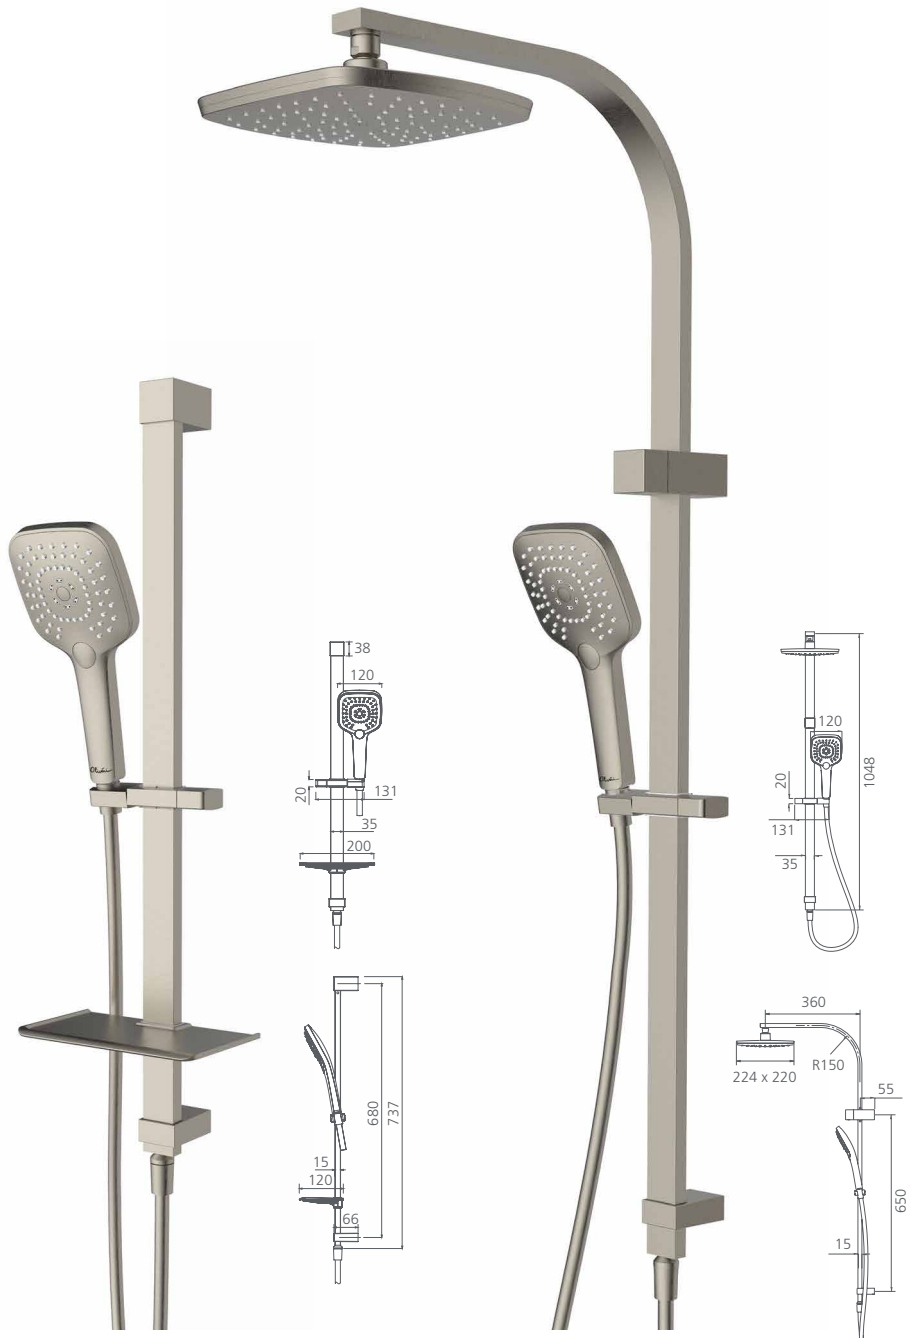

Select from ceiling, wall, rail mount, or hand-held shower heads, along with a wide range of shower arms and mixers.

Three spray settings

Oliveri hand showers offer three settings that can be easily selected using a button or lever.

I come in
3 finishes

- Polished Chrome
- **Matte Black**
- Brushed Nickel

Monaco

Hand shower with bracket

WELS 3 Star / 9L per min

- Chrome MO168013BCR
- **Matte Black** MO168013BMB
- Brushed Nickel MO168013BBN

Hand shower head

WELS 3 Star / 9L per min

- Chrome MO168013HCR
- **Matte Black** MO168013HMB
- Brushed Nickel MO168013HBN

Hand shower with rail

WELS 3 Star / 9L per min

- Chrome MO168013CR
- **Matte Black** MO168013MB
- Brushed Nickel MO168013BN

Dual shower set

WELS 3 Star / 9L per min

- Chrome MO36342CR
- **Matte Black** MO36342MB
- Brushed Nickel MO36342BN

Shower rose

WELS 3 Star / 9L per min

- **Chrome** MO29301CR
- **Matte Black** MO29301MB

Ultra thin shower rose