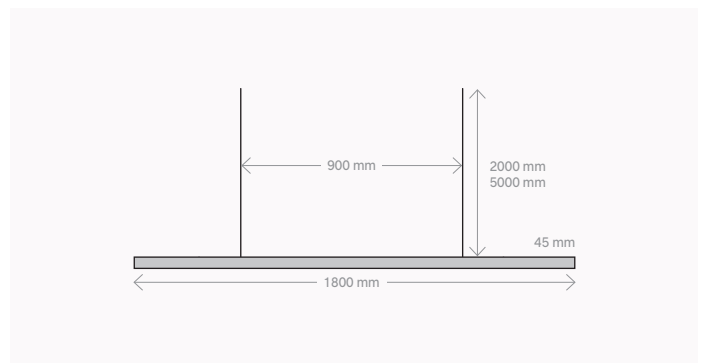

An adaptable pendant that effortlessly sits in a variety of interior environments, the Capital is made with high quality materials that look beautiful when switched on and off.

Dimensions (1800)

- _ 1800mm L x 45mm solid brass profile
- _ 2000 / 5000mm suspension cable
- _ 900mm fixing centres

Dimensions (2400)

- _ 2400mm L x 45mm solid brass profile
- _ 2000 / 5000mm suspension cable
- _ 1200mm fixing centres

Materials

- _ Satin or Antique patina waxed brass
- _ American Walnut timber detailing
- _ Sand-blasted, fluted diffuser
- _ Fine braided textile flex

Satin Waxed

Patina Waxed

Dimensions

Capital 1800

Capital 2400