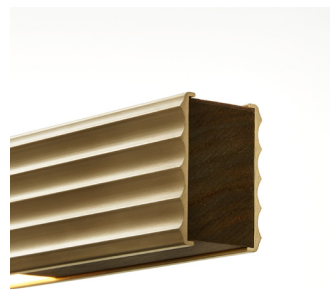

Capital

We wanted to offer a versatile light: an adjustable pendant with increased lighting control. We wanted to make a statement, a bold and elegant design that contrasted with the minimal Highline.

The Capital fuses a more visual design with the technical functionality of architectural lighting. The fluted brass profile is made with the choice of satin or antique patina brass, while the up and down LED lighting – with dimmer compatibility (switchDIM) – can be switched independently for greater control.

An adaptable pendant that effortlessly sits in a variety of interior environments, the Capital is made with high quality materials that look beautiful when switched on and off.

Dimensions (1800)

- _ 1800mm L x 45mm solid brass profile
- _ 2000 / 5000mm suspension cable
- _ 900mm fixing centres

Dimensions (2400)

- _ 2400mm L x 45mm solid brass profile
- _ 2000 / 5000mm suspension cable
- _ 1200mm fixing centres

Materials

- _ Satin or Antique patina waxed brass
- _ American Walnut timber detailing
- _ Sand-blasted, fluted diffuser
- _ Fine braided textile flex

Details

- _ 24V German LED strip and driver
- _ Long Life LED up to 50,000 hours
- _ 3000K (warm white) or 4000K (cool white)
- _ 1800mm length has 2800 lm uplighting and 2800 lm downlighting
- _ 2400mm length has 3900 lm uplighting and 3900 lm downlighting

Trade Price

(trade prices exclude GST)

- _ Capital 1800mm Satin $2,980
- _ Capital 1800mm Patina $3,230
- _ Capital 2400mm Satin $3,380
- _ Capital 2400mm Patina $3,680

Retail Price

(retail prices include GST)

- _ Capital 1800mm Satin $4,680
- _ Capital 1800mm Patina $5,075
- _ Capital 2400mm Satin $5,310
- _ Capital 2400mm Patina $5,780

Uplighting and downlighting are powered by separate drivers allowing the pendant to be wired for independent up and down switching.