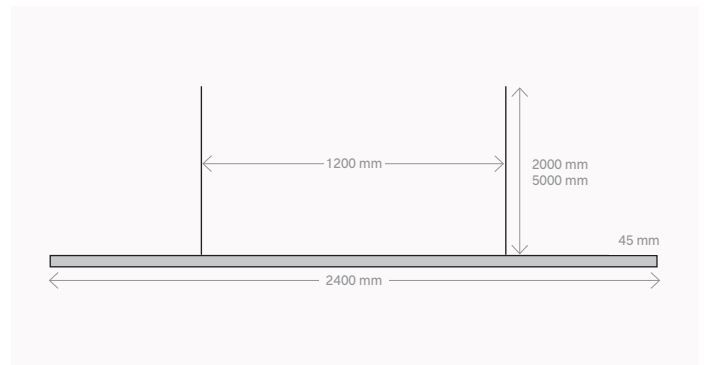

An adaptable pendant that effortlessly sits in a variety of interior environments, the Capital is made with high quality materials that look beautiful when switched on and off.

Dimensions (1800)

- _ 1800mm L x 45mm solid brass profile
- _ 2000 / 5000mm suspension cable
- _ 900mm fixing centres

Dimensions (2400)

- _ 2400mm L x 45mm solid brass profile
- _ 2000 / 5000mm suspension cable
- _ 1200mm fixing centres

Materials

- _ Satin or Antique patina waxed brass
- _ American Walnut timber detailing
- _ Sand-blasted, fluted diffuser
- _ Fine braided textile flex

Satin Waxed

Patina Waxed

Dimensions

Capital 1800

Capital 2400