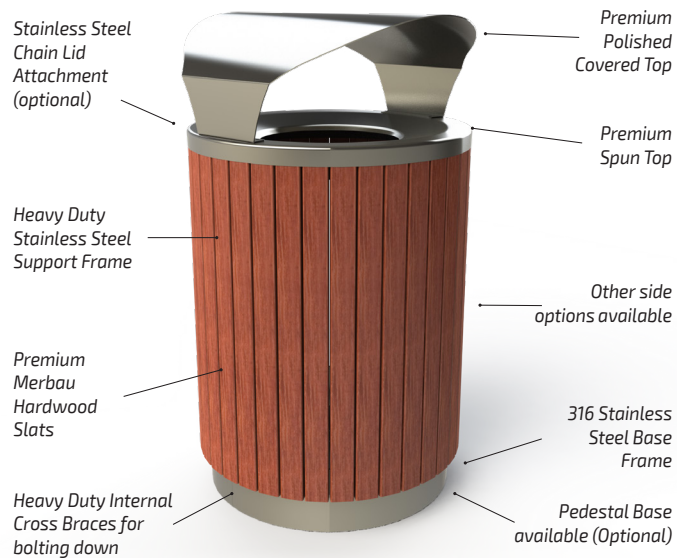

# London

The London Bin Suite is the hallmark of the elegance and quality of the Astra Street Furniture Range. Versatile with its suitability for both outdoor and indoor use, these premium waste bins are ideal for retail centers, education facilities, entertainment centers and stadiums, hospitals, nursing homes and many more high traffic venues and domains. The suite is available in 8 different side options, 2 top options and 2 size options!