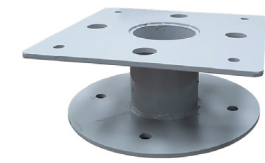

Lid
Attachment

Pedestal
Base