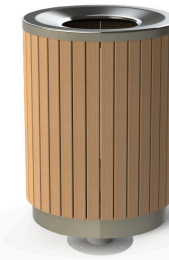

### Finish Colour

Stainless Steel

Black