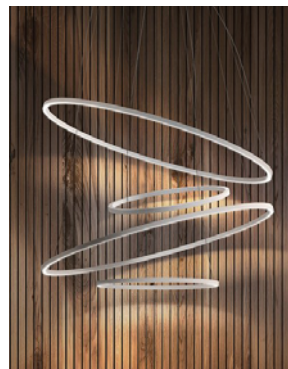

BoscoLighting's ORBIT extruded curved profile is an ultra sleek and elegant circular pendant light designed for lobbies, entrance halls, offices, conference rooms, retail outlets, hotels and more.

The stylish hanging light design is available in multiple lengths and several fitting colour options.

It offers endless design possibility to create patterns or mixed compositions of circles.

Contact us to discuss your next project!

Features

- Aluminium extrusion housing with frosted diffuser
- Available in White or Black finishes
- Fully pre assembled by two (D600mm) or four pieces (others) of curved sections
- Mounting canopy available for neat installation
- Default 2m carrying cables for suspension
- Remote driver provided, must be installed in an accessible position for later maintenance

Pendant Light ORBIT

Product Code	BLPD-ORBIT-06	BLPD-ORBIT-09	BLPD-ORBIT-13	BLPD-ORBIT-18
Power (W)	22	34	50	70
Luminous Flux(lm)	1870	2890	4250	5950
CCT	Warm White, Neutral White, Cool White (3000K-6000K)			
Connect	Insulated Cable			
Dimming Options	Various dimming options available on request			
Dimensions(mm)	D600*H25	D900*H25	D1270*H25	D1800*H25
Weight(kg)	1.5	2.2	3.4	4.5