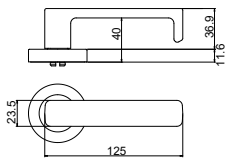

Proudly designed and assembled in Australia, the Brass Core range offers the largest variety of compliant lever options.

Available with:

- Lockwood Rose Furniture Series 1220, 1360, 1370, 1420
- Lockwood Plate Furniture Series 200, 202, 212, 224, 1800, 2800, 4800, 5800
- Lockwood Brass Furniture Series is also available with traditional lever designs Levers 41, 47, 59, 70, 74, 77, 90, 97 and knob 20

Lever 76