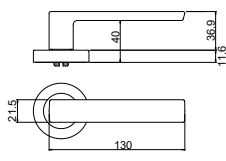

RANGE INFORMATION

Proudly designed and assembled in Australia, the Brass Core range offers the largest variety of compliant lever options.

Available with:

- Lockwood Rose Furniture Series 1220, 1360, 1370, 1420
- Lockwood Plate Furniture Series 200, 202, 212, 224, 1800, 2800, 4800, 5800
- Lockwood Brass Furniture Series is also available with traditional lever designs Levers 41, 47, 59, 70, 74, 77, 90, 97 and knob 20

Lever 101

For more information on the range or to view images of the traditional lever range visit www.lockweb.com.au

ASSA ABLOY Australia Pty Limited ABN 90 086 451 907 ©2022_MC10806

ASSA ABLOY