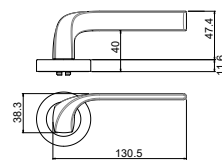

RANGE INFORMATION

Proudly designed and assembled in Australia, the Brass Core range offers the largest variety of compliant lever options.

Available with:

- Lockwood Rose Furniture Series 1220, 1360, 1370, 1420
- Lockwood Plate Furniture Series 200, 202, 212, 224, 1800, 2800, 4800, 5800
- Lockwood Brass Furniture Series is also available with traditional lever designs Levers 41, 47, 59, 70, 74, 77, 90, 97 and knob 20

Lever 122

For more information on the range or to view images of the traditional lever range visit www.lockweb.com.au

ASSA ABLOY Australia Pty Limited ABN 90 086 451 907 ©2022_MC10806

ASSA ABLOY