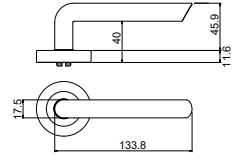

RANGE INFORMATION

Proudly designed and assembled in Australia, the Brass Core range offers the largest variety of compliant lever options.

Available with:

- Lockwood Rose Furniture Series 1220, 1360, 1370, 1420
- Lockwood Plate Furniture Series 200, 202, 212, 224, 1800, 2800, 4800, 5800
- Lockwood Brass Furniture Series is also available with traditional lever designs Levers 41, 47, 59, 70, 74, 77, 90, 97 and knob 20

Lever 104

For more information on the range or to view images of the traditional lever range visit www.lockweb.com.au

ASSA ABLOY Australia Pty Limited ABN 90 086 451 907 ©2022_MC10806

ASSA ABLOY