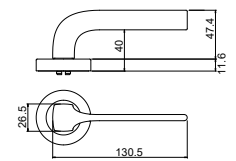

RANGE INFORMATION

Proudly designed and assembled in Australia, the Brass Core range offers the largest variety of compliant lever options.

Available with:

- Lockwood Rose Furniture Series 1220, 1360, 1370, 1420
- Lockwood Plate Furniture Series 200, 202, 212, 224, 1800, 2800, 4800, 5800
- Lockwood Brass Furniture Series is also available with traditional lever designs Levers 41, 47, 59, 70, 74, 77, 90, 97 and knob 20

Lever 123

For more information on the range or to view images of the traditional lever range visit www.lockweb.com.au

ASSA ABLOY Australia Pty Limited ABN 90 086 451 907 ©2022_MC10806

ASSA ABLOY