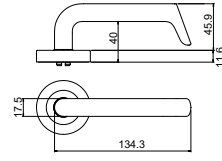

RANGE INFORMATION

Proudly designed and assembled in Australia, the Brass Core range offers the largest variety of compliant lever options.

Available with:

- Lockwood Rose Furniture Series 1220, 1360, 1370, 1420
- Lockwood Plate Furniture Series 200, 202, 212, 224, 1800, 2800, 4800, 5800
- Lockwood Brass Furniture Series is also available with traditional lever designs Levers 41, 47, 59, 70, 74, 77, 90, 97 and knob 20

Lever 102

For more information on the range or to view images of the traditional lever range visit www.lockweb.com.au

ASSA ABLOY Australia Pty Limited ABN 90 086 451 907 ©2022_MC10806

ASSA ABLOY