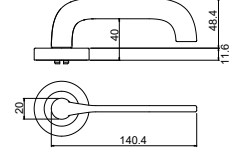

RANGE INFORMATION

Proudly designed and assembled in Australia, the Brass Core range offers the largest variety of compliant lever options.

Available with:

- Lockwood Rose Furniture Series 1220, 1360, 1370, 1420
- Lockwood Plate Furniture Series 200, 202, 212, 224, 1800, 2800, 4800, 5800
- Lockwood Brass Furniture Series is also available with traditional lever designs Levers 41, 47, 59, 70, 74, 77, 90, 97 and knob 20

Lever 115

For more information on the range or to view images of the traditional lever range visit www.lockweb.com.au

ASSA ABLOY Australia Pty Limited ABN 90 086 451 907 ©2022_MC10806

ASSA ABLOY