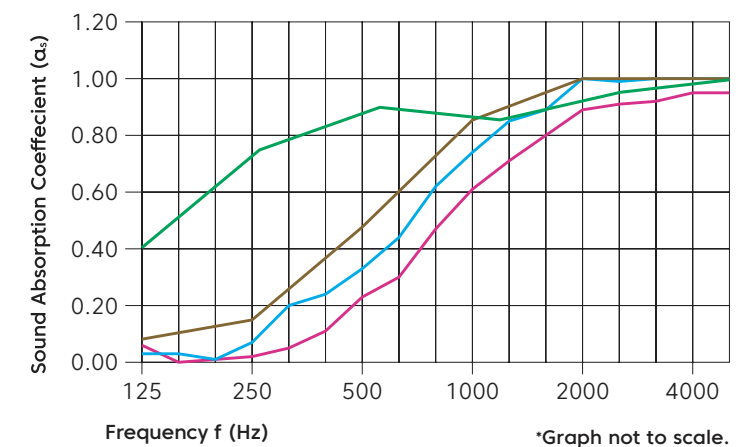

QuickShip

QuickShip Standard (Made to Order)

Our standard made to order products have an approx. **2-3 week** lead time from payment and order confirmation.

Technical Data

Fire rating	AS/ISO 9705.1, Group 1 ASTM E84-17a, Class A EN 13501-1: 2019, B-s1, d0
Indoor air quality	SCS-EC10.3-2014 v4.0 meeting standard CDPH/EHLB Standard Method v.1.2-2017, ≤ 0.5mg/m ³
Color fastness	ISO 105-B02, 6-7

Phenol & formaldehyde free

Acoustic Performance

Test method	ISO 354-2006
Results	NRC 0.45 (no air gap) NRC 0.54 (12mm air gap) NRC 0.64 (20mm air gap) NRC 0.85 (200mm air gap)

Frequency (Hz)	125	250	500	1000	2000	4000	NRC
α _s no air gap	0.06	0.02	0.23	0.61	0.89	0.95	0.45
α _s 12mm air gap	0.03	0.14	0.33	0.74	1.00	1.00	0.54
α _s 20mm air gap	0.05	0.16	0.48	0.85	1.00	1.00	0.64
α _s 200mm air gap	0.40	0.75	0.90	0.85	0.95	1.00	0.85

Guarantees

Warranty against defects 20 years*
Color fastness warranty 20 years*

*conditions apply

Designs

Circle
Dimensions
1200 x 1200mm

Hexagon
Dimensions
1200 x 1385mm

Rectangle
Dimensions
1200 x 1400mm

Colorways