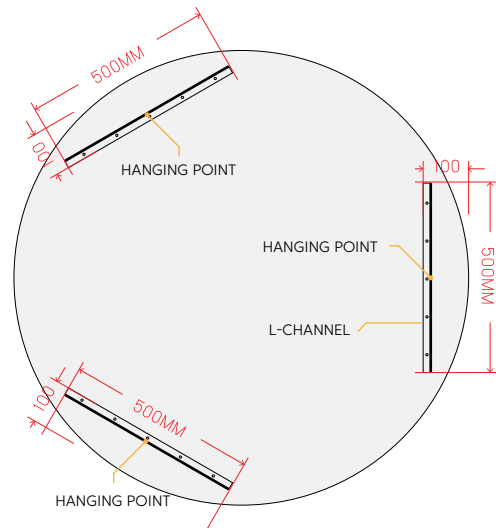

Guarantees

Warranty against defects 20 years*
Color fastness warranty 20 years*

*conditions apply

Designs

Circle
Dimensions
1200 x 1200mm

Hexagon
Dimensions
1200 x 1385mm

Rectangle
Dimensions
1200 x 1400mm

Colorways

Mounting Methods

Cable gripper

Adjustable cable gripper with hook