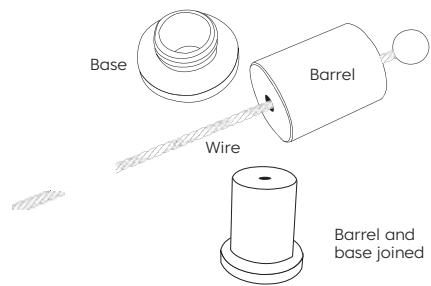

Guarantees

Warranty against defects 20 years*
Color fastness warranty 20 years*

*conditions apply

Designs

Circle
Dimensions
1200 x 1200mm

Hexagon
Dimensions
1200 x 1385mm

Rectangle
Dimensions
1200 x 1400mm

Colorways

Mounting Methods

Cable gripper

Adjustable cable gripper with hook