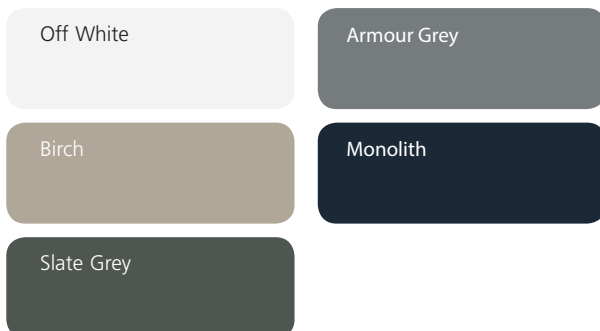

Stramit® Colour Range

Premium finishes

COLORBOND® Ultra Steel

COLORBOND® Stainless Steel

COLORBOND® Metallic Steel

MagnaFlow®

Standard colours

COLORBOND® Steel Colour Range