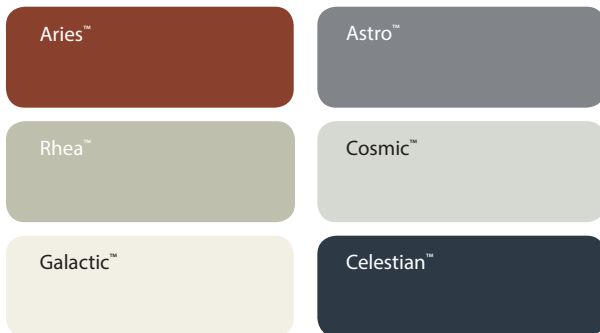

Stramit® Colour Range

Premium finishes

COLORBOND® Ultra Steel

COLORBOND® Stainless Steel

COLORBOND® Metallic Steel

MagnaFlow®

Standard colours

COLORBOND® Steel Colour Range