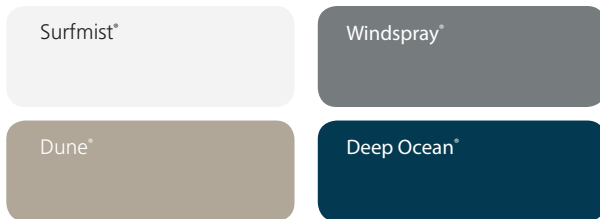

Stramit® Colour Range

Premium finishes

COLORBOND® Ultra Steel

COLORBOND® Stainless Steel

COLORBOND® Metallic Steel

MagnaFlow®

Standard colours

COLORBOND® Steel Colour Range