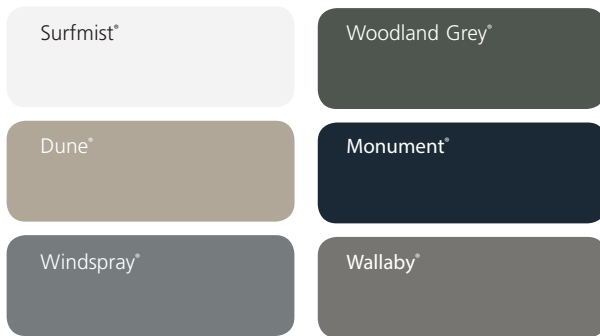

Stramit® Colour Range

Premium finishes

COLORBOND® Ultra Steel

COLORBOND® Stainless Steel

COLORBOND® Metallic Steel

MagnaFlow®

Standard colours

COLORBOND® Steel Colour Range