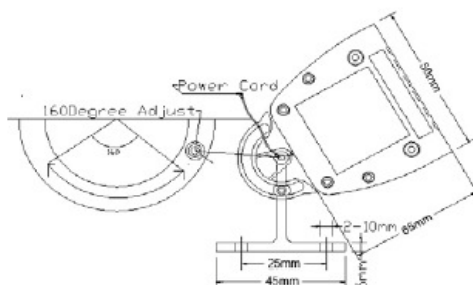

Benefits

- Extra Long Life More than 35,000 hours.
- Save upto 80% of energy Consumption & reduce maintenance costs.
- Virtually no heat or UV output.
- No Mercury & Resistant to Shock and vibration.