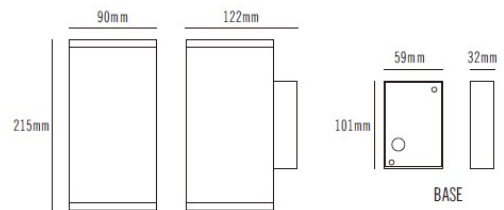

**Model:
DA8014-90
12W (2x6w)**

CE & Energy Star Compliant

IP54

Features

- Energy saving up to 50% compared with traditional ones under same flux
- Life Span: over 50,000 hrs
- Available in CCT 3000k, 4000k
- Standard finish color: white or black, and customized color also available.
- Dimming Option available.
- Warranty: 3 years.

Specification

Model	DA8014-90 12W (2x6w)
Light Source	COB Cree LED
Power Consumption	2x6w
Dimensions (mm)	90X215mm
CCT	3000k, 4000k, 5000k,
Initial Luminous flux (Total)	2X500lm
Color Rendering index (CRI)	>80
Power Factor	>0.9
Input voltage	200-240 v AC 50-60 Hz
Material	Die-Casting Aluminum/Temper Glass
Light Beam Angle	50°

Benefits

- Extra Long Life More than 50,000 hours
- Save up to 80% of energy Consumption & reduce maintenance costs
- Virtually no heat or UV output
- No Mercury & Resistant to Shock and vibration