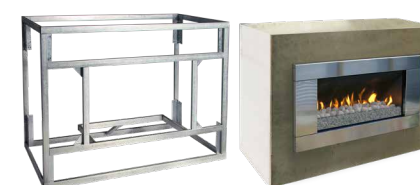

Kitset enclosure (optional)

The Kitset Enclosure (KSE) is perfect if your outdoor area doesn't have an existing structure. Simply assemble and then cover the KSE with a waterproof backing board and fire-rated cladding of your choice.

The assembled structure has the following dimensions: 1800w x 1200h x 600d (mm).