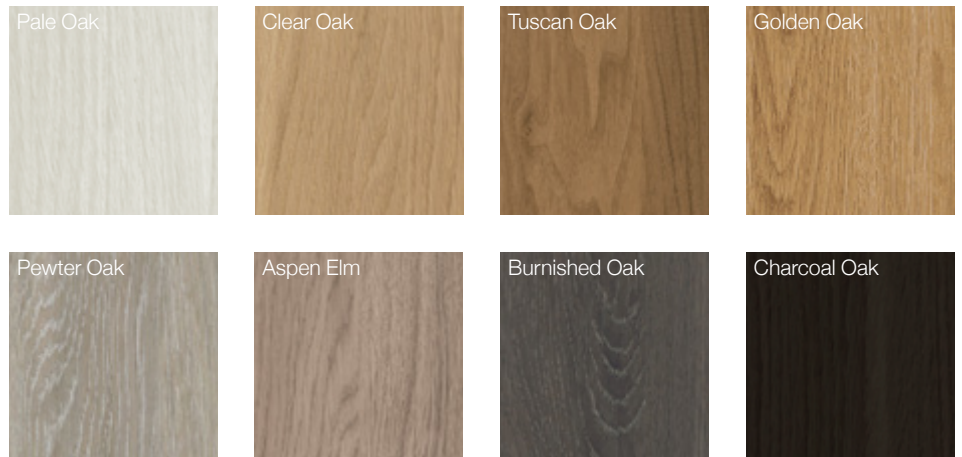

## Quick Facts

Evenex Profiles are the perfect complement to our Evenex Sincro and Evenex PaperWall ranges.\* Designed to work with our popular Evenex timber grains, they offer an added level of dimension and functionality to joinery, walls and ceilings and are suitable for:

- Shaker doors
- Joinery
- Wall and Ceiling Battens
- Contemporary or traditional wall mouldings
- Decorative screens

Evenex Profiles are stocked in 4 profiles and 8 popular Evenex finishes, with access to the full range of finishes and alternate profile sections as made-to-order, subject to quantity.

*\*Due to differences in construction, an exact colour match between Evenex Profiles and PaperWall cannot be guaranteed.*

### STOCKED COLOURS

Other colours and profiles available subject to minimum quantity. Please contact our sales team.