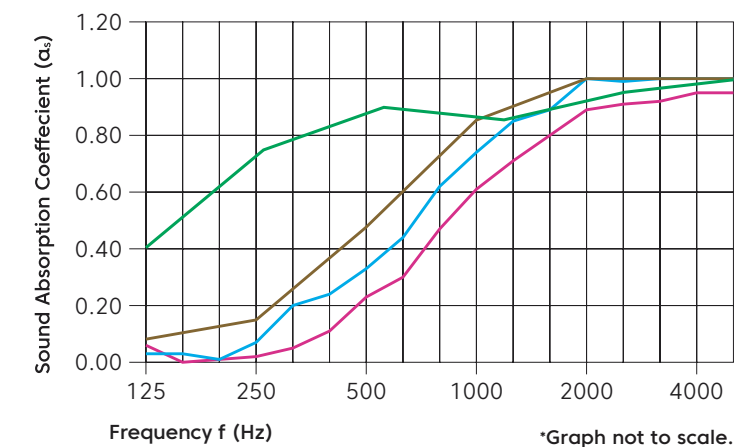

Sustainability

Made from 60% min. recycled content

Red List Free Declare Label (3rd Party Verified)

Generated using 40% solar energy

Recyclable at end-of-life

Total VOC's less than $0.5\text{mg}/\text{m}^3$ (3rd Party Verified)

Phenol & formaldehyde free

Acoustic Performance

Test method	ISO 354-2006
Results	NRC 0.45 (no air gap) NRC 0.54 (12mm air gap) NRC 0.64 (20mm air gap) NRC 0.85 (200mm air gap)

Frequency (Hz)	125	250	500	1000	2000	4000	NRC
α_s no air gap	0.06	0.02	0.23	0.61	0.89	0.95	0.45
α_s 12mm air gap	0.03	0.14	0.33	0.74	1.00	1.00	0.54
α_s 20mm air gap	0.05	0.16	0.48	0.85	1.00	1.00	0.64
α_s 200mm air gap	0.40	0.75	0.90	0.85	0.95	1.00	0.85

Colorways

Light Reflectance Values (LRV), are a measure of the percentage of visible and usable light that is reflected from a surface when illuminated by a light source.

										
Celery LRV - 43.64%	Flint LRV - 5.14%	Shiraz LRV - 3.99%	Quartz LRV - 36.85%	Peppercorn LRV - 8.50%	Currant LRV - 7.04%	Carrot LRV - 20.00%	Peach LRV - 29.00%	Flamingo LRV - 37.54%	Turmeric LRV - 29.59%	Popcorn LRV - 65.00%
										
Kale LRV - 4.50%	Oregano LRV - 8.80%	Thistle LRV - 13.00%	Wasabi LRV - 38.00%	Sencha LRV - 34.15%	Pistachio LRV - 30.00%	Midnight Blue LRV - 3.50%	Granite LRV - 6.40%	Denim LRV - 6.00%	Peacock LRV - 19.00%	Azur LRV - 18.00%
										
Marine LRV - 25.00%	Periwinkle LRV - 36.00%	Sea Salt LRV - 28.56%	Lilac LRV - 39.00%	Iris LRV - 10.50%	Berry LRV - 12.00%	Piano Black LRV - 3.00%	Charcoal LRV - 5.46%	Slate LRV - 12.50%	Grey 27.00%	Metal LRV - 35.00%
										
Platinum LRV - 42.00%	Walnut LRV - 12.14%	Umber LRV - 20.35%	Almond LRV - 53.64%	Ivory LRV - 40.00%	Pearl LRV - 54.00%	White LRV - 83.22%	Lipstick Red LRV - 12.50%	Butter LRV - 62.00%		