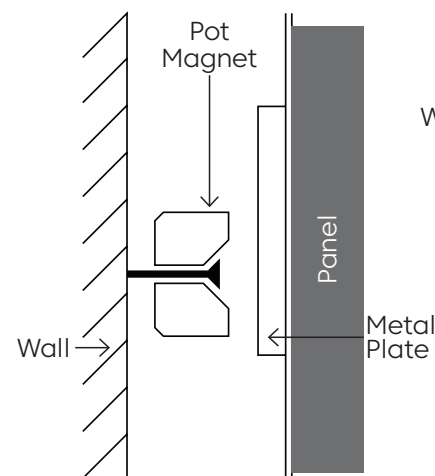

Colorways

Light Reflectance Values (LRV), are a measure of the percentage of visible and usable light that is reflected from a surface when illuminated by a light source.

										
Celery LRV - 43.64%	Flint LRV - 5.14%	Shiraz LRV - 3.99%	Quartz LRV - 36.85%	Peppercorn LRV - 8.50%	Currant LRV - 7.04%	Carrot LRV - 20.00%	Peach LRV - 29.00%	Flamingo LRV - 37.54%	Turmeric LRV - 29.59%	Popcorn LRV - 65.00%
										
Kale LRV - 4.50%	Oregano LRV - 8.80%	Thistle LRV - 13.00%	Wasabi LRV - 38.00%	Sencha LRV - 34.15%	Pistachio LRV - 30.00%	Midnight Blue LRV - 3.50%	Granite LRV - 6.40%	Denim LRV - 6.00%	Peacock LRV - 19.00%	Azur LRV - 18.00%
										
Marine LRV - 25.00%	Periwinkle LRV - 36.00%	Sea Salt LRV - 28.56%	Lilac LRV - 39.00%	Iris LRV - 10.50%	Berry LRV - 12.00%	Piano Black LRV - 3.00%	Charcoal LRV - 5.46%	Slate LRV - 12.50%	Grey 27.00%	Metal LRV - 35.00%
										
Platinum LRV - 42.00%	Walnut LRV - 12.14%	Umber LRV - 20.35%	Almond LRV - 53.64%	Ivory LRV - 40.00%	Pearl LRV - 54.00%	White LRV - 83.22%	Lipstick Red LRV - 12.50%	Butter LRV - 62.00%		

Mounting Methods

Adhesive Backing

Construction Adhesive

Pot Magnet Install

Wall Pot Magnet Install Metal Plate

Wall Pot Magnet Install L Plate + Metal Plate

L Plate Wall + Metal Plate Configuration

○ L Metal Plate × Metal Plate