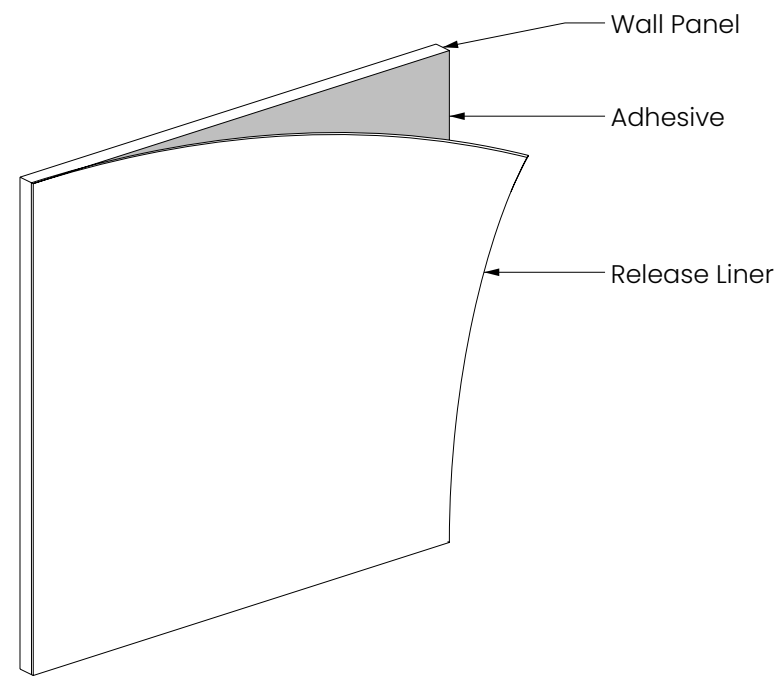

Mounting Methods

Adhesive Backing