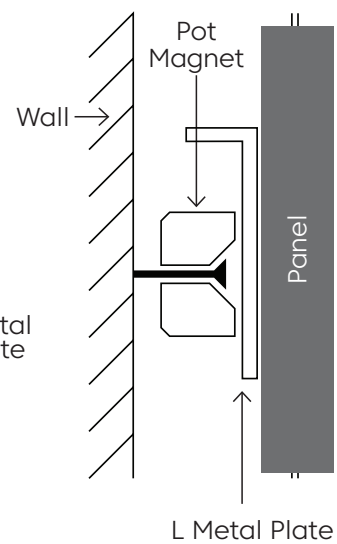

Colorways

Light Reflectance Values (LRV), are a measure of the percentage of visible and usable light that is reflected from a surface when illuminated by a light source.

										
Celery LRV - 43.64%	Flint LRV - 5.14%	Shiraz LRV - 3.99%	Quartz LRV - 36.85%	Peppercorn LRV - 8.50%	Currant LRV - 7.04%	Carrot LRV - 20.00%	Peach LRV - 29.00%	Flamingo LRV - 37.54%	Turmeric LRV - 29.59%	Popcorn LRV - 65.00%
										
Kale LRV - 4.50%	Oregano LRV - 8.80%	Thistle LRV - 13.00%	Wasabi LRV - 38.00%	Sencha LRV - 34.15%	Pistachio LRV - 30.00%	Midnight Blue LRV - 3.50%	Granite LRV - 6.40%	Denim LRV - 6.00%	Peacock LRV - 19.00%	Azur LRV - 18.00%
										
Marine LRV - 25.00%	Periwinkle LRV - 36.00%	Sea Salt LRV - 28.56%	Lilac LRV - 39.00%	Iris LRV - 10.50%	Berry LRV - 12.00%	Piano Black LRV - 3.00%	Charcoal LRV - 5.46%	Slate LRV - 12.50%	Grey 27.00%	Metal LRV - 35.00%
										
Platinum LRV - 42.00%	Walnut LRV - 12.14%	Umber LRV - 20.35%	Almond LRV - 53.64%	Ivory LRV - 40.00%	Pearl LRV - 54.00%	White LRV - 83.22%	Lipstick Red LRV - 12.50%	Butter LRV - 62.00%		

Mounting Methods

Adhesive Backing

Construction Adhesive

Pot Magnet Install

Wall Pot Magnet Install Metal Plate

Wall Pot Magnet Install L Plate + Metal Plate

L Plate Wall + Metal Plate Configuration

○ L Metal Plate × Metal Plate