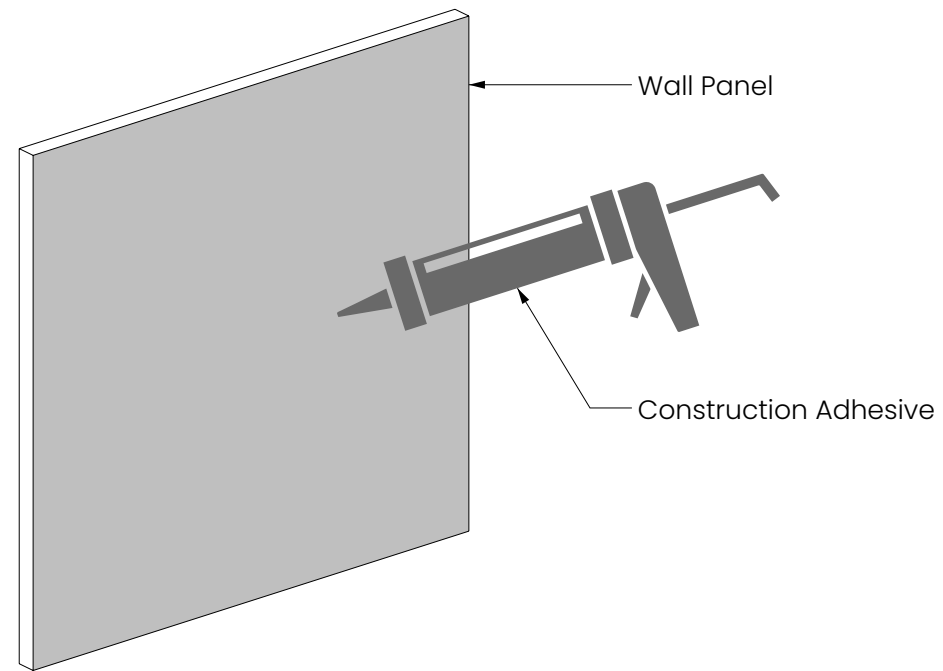

Colorways

Light Reflectance Values (LRV), are a measure of the percentage of visible and usable light that is reflected from a surface when illuminated by a light source.

										
Celery LRV - 43.64%	Flint LRV - 5.14%	Shiraz LRV - 3.99%	Quartz LRV - 36.85%	Peppercorn LRV - 8.50%	Currant LRV - 7.04%	Carrot LRV - 20.00%	Peach LRV - 29.00%	Flamingo LRV - 37.54%	Turmeric LRV - 29.59%	Popcorn LRV - 65.00%
										
Kale LRV - 4.50%	Oregano LRV - 8.80%	Thistle LRV - 13.00%	Wasabi LRV - 38.00%	Sencha LRV - 34.15%	Pistachio LRV - 30.00%	Midnight Blue LRV - 3.50%	Granite LRV - 6.40%	Denim LRV - 6.00%	Peacock LRV - 19.00%	Azur LRV - 18.00%
										
Marine LRV - 25.00%	Periwinkle LRV - 36.00%	Sea Salt LRV - 28.56%	Lilac LRV - 39.00%	Iris LRV - 10.50%	Berry LRV - 12.00%	Piano Black LRV - 3.00%	Charcoal LRV - 5.46%	Slate LRV - 12.50%	Grey 27.00%	Metal LRV - 35.00%
										
Platinum LRV - 42.00%	Walnut LRV - 12.14%	Umber LRV - 20.35%	Almond LRV - 53.64%	Ivory LRV - 40.00%	Pearl LRV - 54.00%	White LRV - 83.22%	Lipstick Red LRV - 12.50%	Butter LRV - 62.00%		

Mounting Methods

Adhesive Backing

Construction Adhesive

Pot Magnet Install

Wall Pot Magnet Install Metal Plate

Wall Pot Magnet Install L Plate + Metal Plate

L Plate Wall + Metal Plate Configuration

○ L Metal Plate × Metal Plate