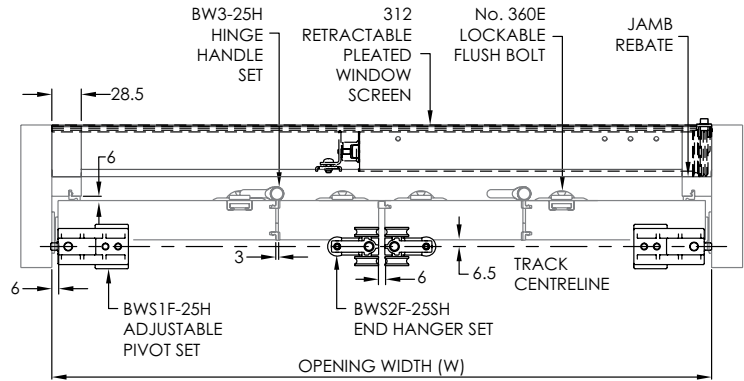

For additional information on RSWA sizing, please see G70

312 RETRACTABLE PLEATED SCREEN - RETRACTED

HEIGHT	DIMENSION A (OVERALL)
1200	75
1400	80
1600	86
1800	92

2+2 PANEL OUTWARD OPENING SYSTEM - CLOSED (SHOWN WITHOUT TRACK OR HEAD SECTION)

2+2 PANEL OUTWARD OPENING SYSTEM - OPEN (SHOWN WITHOUT TRACK OR HEAD SECTION)

SIZE RANGE

SCREEN HEIGHT	SCREEN WIDTH			
	2000	2200	2400	2600
1200	•	•	•	•
1400	•	•	•	•
1600	•	•	•	•
1800	•	•	•	•

CONTROL OPTIONS