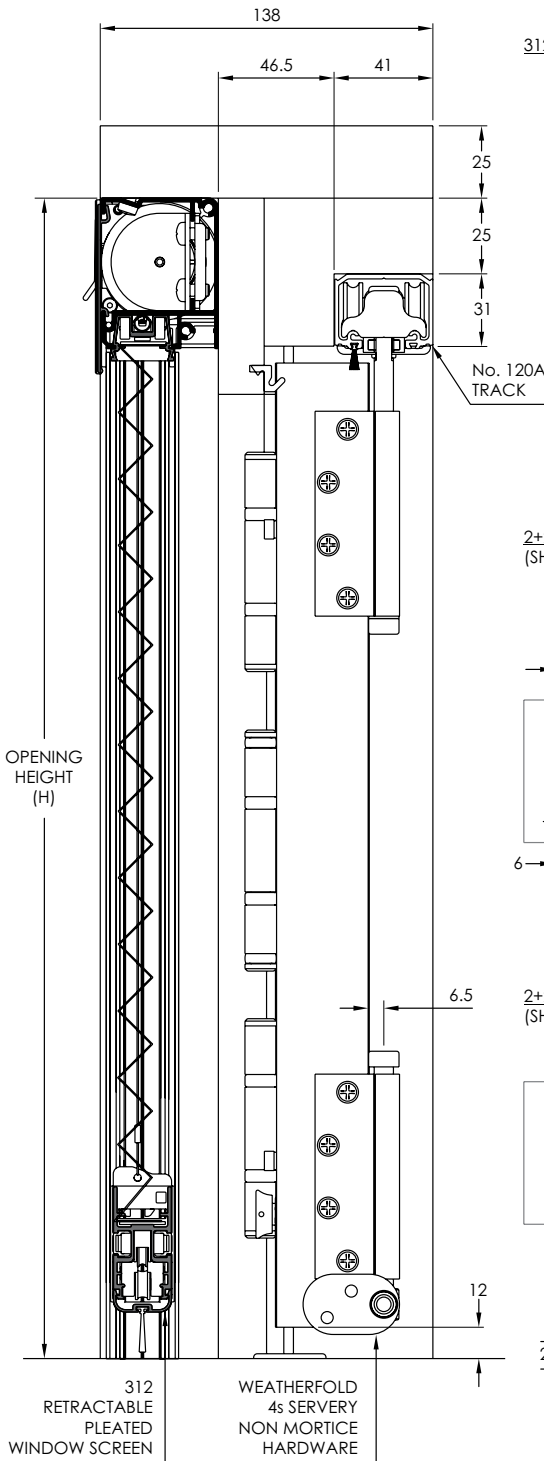

Openings can only use one screen per horizontal opening, a total span of 2600mm wide. Aluminium lengths are supplied in kits, for more information see Data Sheet G70.

Hardware Specification

Screen and Frame Kit

SCRN+FRAME KIT H1200XW2000 BLK
 SCRN+FRAME KIT H1200XW2200 BLK
 SCRN+FRAME KIT H1200XW2400 BLK
 SCRN+FRAME KIT H1200XW2600 BLK
 SCRN+FRAME KIT H1400XW2000 BLK
 SCRN+FRAME KIT H1400XW2200 BLK
 SCRN+FRAME KIT H1400XW2400 BLK
 SCRN+FRAME KIT H1400XW2600 BLK
 SCRN+FRAME KIT H1600XW2000 BLK
 SCRN+FRAME KIT H1600XW2200 BLK
 SCRN+FRAME KIT H1600XW2400 BLK
 SCRN+FRAME KIT H1600XW2600 BLK
 SCRN+FRAME KIT H1800XW2000 BLK
 SCRN+FRAME KIT H1800XW2200 BLK
 SCRN+FRAME KIT H1800XW2400 BLK
 SCRN+FRAME KIT H1800XW2600 BLK

For additional information on RSWA sizing, please see G70

312 RETRACTABLE PLEATED SCREEN - RETRACTED

HEIGHT	DIMENSION A (OVERALL)
1200	75
1400	80
1600	86
1800	92

2+2 PANEL OUTWARD OPENING SYSTEM - CLOSED (SHOWN WITHOUT TRACK OR HEAD SECTION)

2+2 PANEL OUTWARD OPENING SYSTEM - OPEN (SHOWN WITHOUT TRACK OR HEAD SECTION)

SIZE RANGE

SCREEN HEIGHT	SCREEN WIDTH			
	2000	2200	2400	2600
1200	•	•	•	•
1400	•	•	•	•
1600	•	•	•	•
1800	•	•	•	•

CONTROL OPTIONS