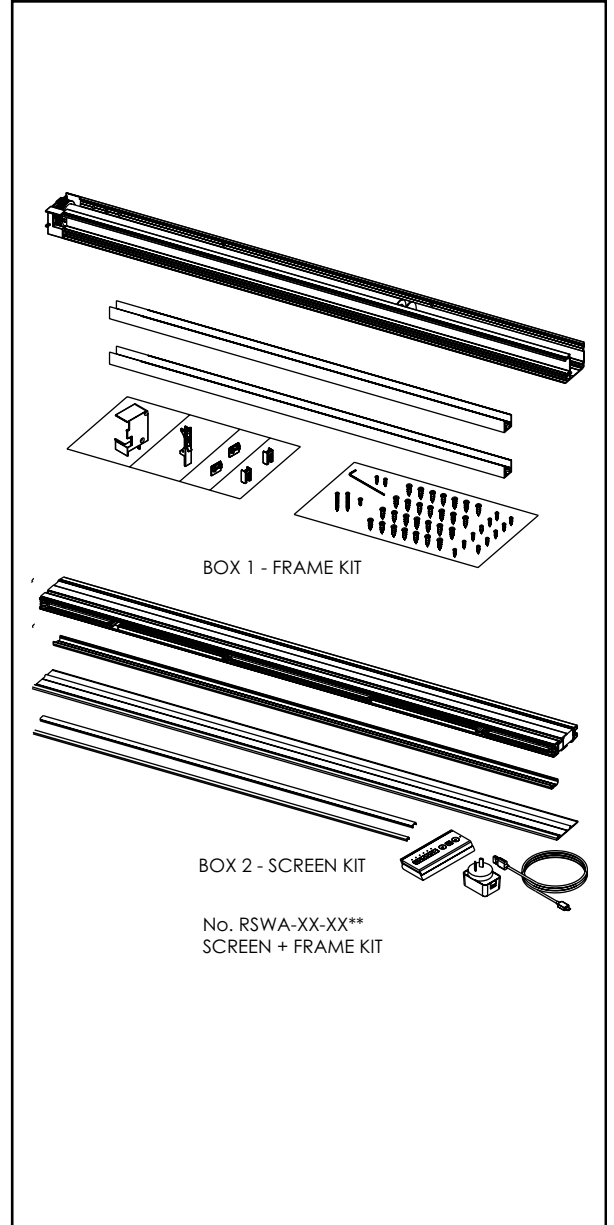

Assembled with high grade materials to ensure quality is maintained. UV stable pleated mesh and motorised roller technology allow the screen to operate smoothly.

Opening Specification

Screen System: For Individual Screens:	312 Retractable Pleated Insect Screen
Max Opening Height	1800mm
Min Opening Height	1000mm
Max Opening Width	2600mm
Min Opening Width	1800mm

Openings can only use one screen per horizontal opening, a total span of 2600mm wide. Aluminium lengths are supplied in kits, for more information see Data Sheet G70.

Hardware Specification

Screen and Frame Kit

SCRN+FRAME KIT H1200XW2000 BLK
 SCRN+FRAME KIT H1200XW2200 BLK
 SCRN+FRAME KIT H1200XW2400 BLK
 SCRN+FRAME KIT H1200XW2600 BLK
 SCRN+FRAME KIT H1400XW2000 BLK
 SCRN+FRAME KIT H1400XW2200 BLK
 SCRN+FRAME KIT H1400XW2400 BLK
 SCRN+FRAME KIT H1400XW2600 BLK
 SCRN+FRAME KIT H1600XW2000 BLK
 SCRN+FRAME KIT H1600XW2200 BLK
 SCRN+FRAME KIT H1600XW2400 BLK
 SCRN+FRAME KIT H1600XW2600 BLK
 SCRN+FRAME KIT H1800XW2000 BLK
 SCRN+FRAME KIT H1800XW2200 BLK
 SCRN+FRAME KIT H1800XW2400 BLK
 SCRN+FRAME KIT H1800XW2600 BLK

For additional information on RSWA sizing, please see G70

312 RETRACTABLE PLEATED SCREEN - RETRACTED

HEIGHT	DIMENSION A (OVERALL)
1200	75
1400	80
1600	86
1800	92

2+2 PANEL OUTWARD OPENING SYSTEM - CLOSED (SHOWN WITHOUT TRACK OR HEAD SECTION)