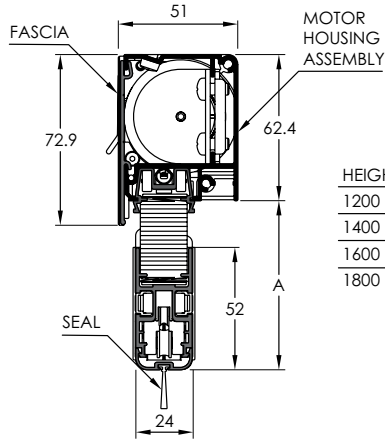

Openings can only use one screen per horizontal opening, a total span of 2600mm wide. Aluminium lengths are supplied in kits, for more information see Data Sheet G70.

Hardware Specification

Screen and Frame Kit

RSWA

RSWA-12-20BK
 RSWA-12-22BK
 RSWA-12-24BK
 RSWA-12-26BK
 RSWA-14-20BK
 RSWA-14-22BK
 RSWA-14-24BK
 RSWA-14-26BK
 RSWA-16-20BK
 RSWA-16-22BK
 RSWA-16-24BK
 RSWA-16-26BK
 RSWA-18-20BK
 RSWA-18-22BK
 RSWA-18-24BK
 RSWA-18-26BK

For additional information on RSWA sizing, please see G70

312 RETRACTABLE PLEATED SCREEN - RETRACTED

HEIGHT	DIMENSION A (OVERALL)
1200	75
1400	80
1600	86
1800	92

2+2 PANEL OUTWARD OPENING SYSTEM - CLOSED (SHOWN WITHOUT TRACK OR HEAD SECTION)

2+2 PANEL OUTWARD OPENING SYSTEM - OPEN (SHOWN WITHOUT TRACK OR HEAD SECTION)

SIZE RANGE

SCREEN HEIGHT	SCREEN WIDTH			
	2000	2200	2400	2600
1200	•	•	•	•
1400	•	•	•	•
1600	•	•	•	•
1800	•	•	•	•

CONTROL OPTIONS