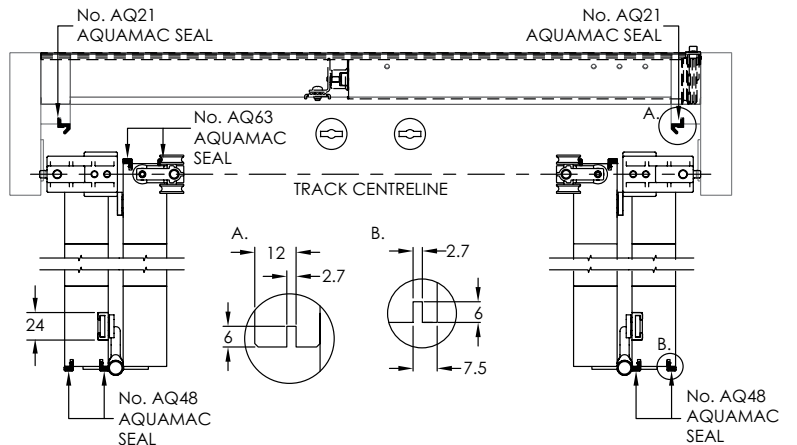

For additional information on RSWA sizing, please see G70

312 RETRACTABLE PLEATED SCREEN - RETRACTED

HEIGHT	DIMENSION A (OVERALL)
1200	75
1400	80
1600	86
1800	92

2+2 PANEL OUTWARD OPENING SYSTEM - CLOSED (SHOWN WITHOUT TRACK OR HEAD SECTION)

2+2 PANEL OUTWARD OPENING SYSTEM - OPEN (SHOWN WITHOUT TRACK OR HEAD SECTION)

SIZE RANGE

SCREEN HEIGHT	SCREEN WIDTH			
	2000	2200	2400	2600
1200	•	•	•	•
1400	•	•	•	•
1600	•	•	•	•
1800	•	•	•	•

CONTROL OPTIONS