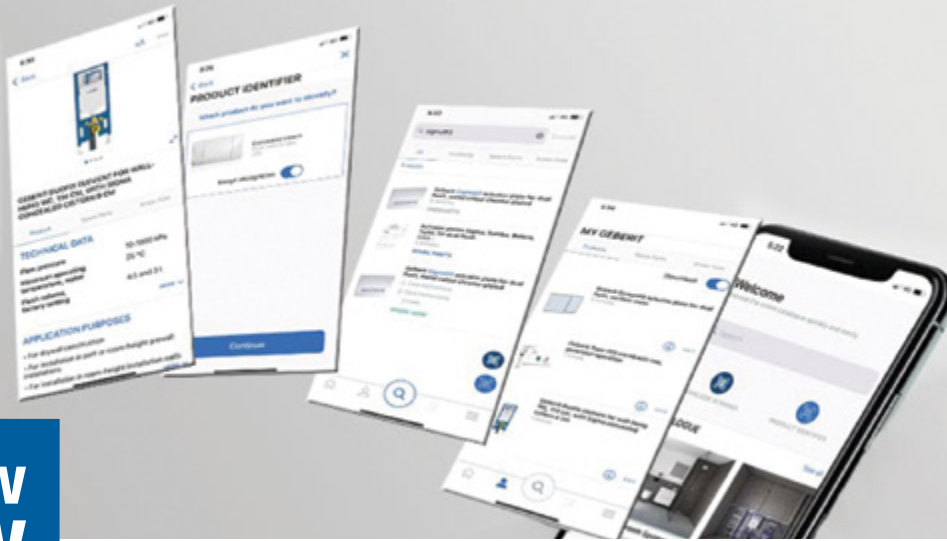

GEBERIT PRO APP

# AN INDISPENSABLE BUILDING SITE APP

**KNOW  
HOW  
INSTALLED**

## INSTANT PRODUCT INFORMATION

Simply point your phone's camera at a Geberit barcode or QR code to quickly find product information.