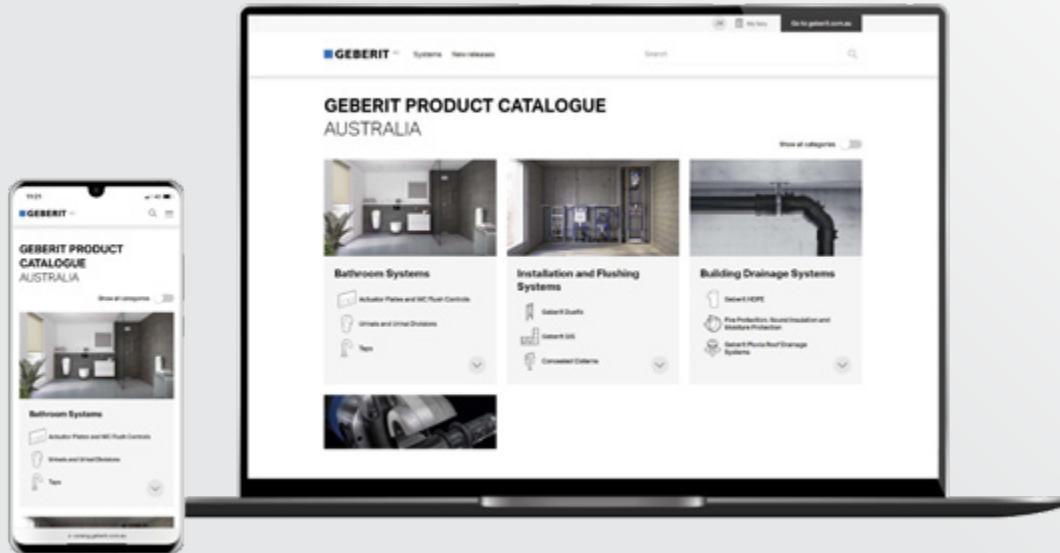

# EFFORTLESS EXPLORATION UNIFIED DATA INSIGHTS

**KNOW  
HOW  
INSTALLED**

## EFFORTLESS NAVIGATION

Experience easy access to all sections of the catalogue with a search or menu. Finding what you need has never been more convenient.

## INCORPORATED BIM DATA

Quick and easy access to Autodesk Revit BIM data has been made available with our product pages. Saving you time for your project design.