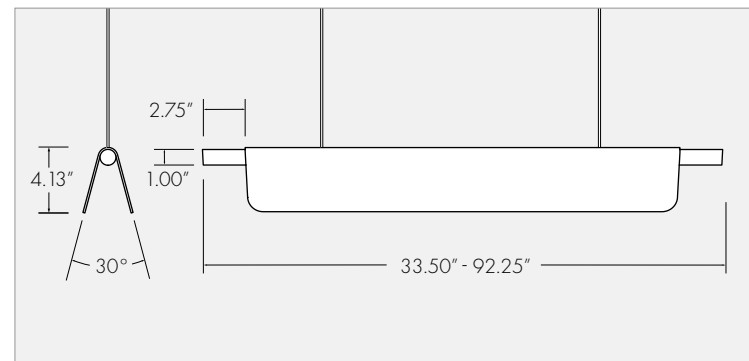

PROFILE

LIGHT SOURCE HIGH PERFORMANCE CV LED BOARDS
OUTPUT 19.0 W - 81.0 W
DISTRIBUTION DIRECT, DIRECT/INDIRECT
WHITE CCT 2700K, 3000K, 3500K, 4000K
CRI 82 CRI (OPTIONAL 90 CRI)
VOLTAGE UNIVERSAL 120-277V
POWER REMOTE, OPTIONAL INTEGRAL POWER CANOPY
DIMMING 0-10V, LUTRON - HI-LUME PREMIER 0.1% ECOSYSTEM
 24V CONSTANT VOLTAGE LED DRIVER WITH SOFT-ON,
 FADE TO BLACK DIMMING TECHNOLOGY
SIZES SM, MED, LRG, XLRG, XXLRG, XXXLRG
WEIGHT 5.0 LBS TO 17.0 LBS
HOUSING 0.125" PRECISION BENT ALUMINUM
MOUNTING POWERED SUSPENSION CABLES
END CAPS MACHINED ALUMINUM, BRASS
LENS HIGH PERFORMANCE EXTRUDED ACRYLIC
FINISH HIGH DURABILITY POWDER COATING
WARRANTY 5-YEAR LIMITED
CERTIFICATION ETL AND cETL FOR DRY LOCATION

FINISHES

OPTICS

PERFORMANCE SAMPLE

3000K DIRECT/INDIRECT	DIRECT LUMENS	INDIRECT LUMENS	EFFICACY
SMALL	2328 LM	348 LM	1174 LM/W
MEDIUM	3585 LM	536 LM	1171 LM/W
LARGE	4726 LM	706 LM	1171 LM/W
XLARGE	5913 LM	884 LM	1170 LM/W
XXLARGE	7147 LM	1068 LM	1170 LM/W
XXXLARGE	8265 LM	1235 LM	1173 LM/W

PROFILE

[go to fixture dimensions >](#)

OPTIONS

PROJECT: _____ TYPE: _____ CAT. #: ADB - - - - -

DIMENSIONS

ADOBE SMALL

ADOBE MEDIUM

ADOBE LARGE