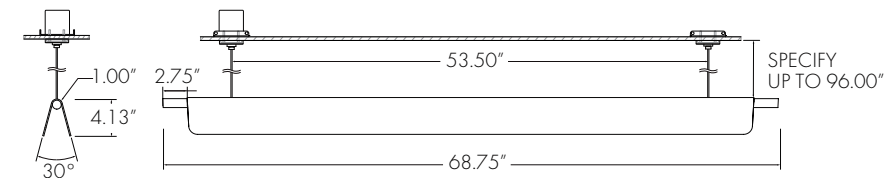

ADOBE XLARGE