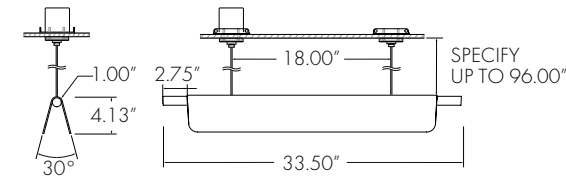

PROFILE

[go to fixture dimensions >](#)

OPTIONS

PROJECT: _____ TYPE: _____ CAT. #: ADB - - - - -

DIMENSIONS

ADOBE SMALL

ADOBE MEDIUM

ADOBE LARGE