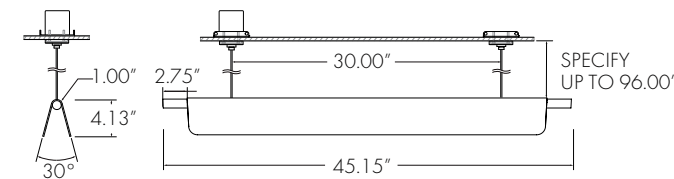

PROFILE

[go to fixture dimensions >](#)

OPTIONS

PROJECT: _____ TYPE: _____ CAT. #: ADB - - - - -

DIMENSIONS

ADOBE SMALL

ADOBE MEDIUM

ADOBE LARGE