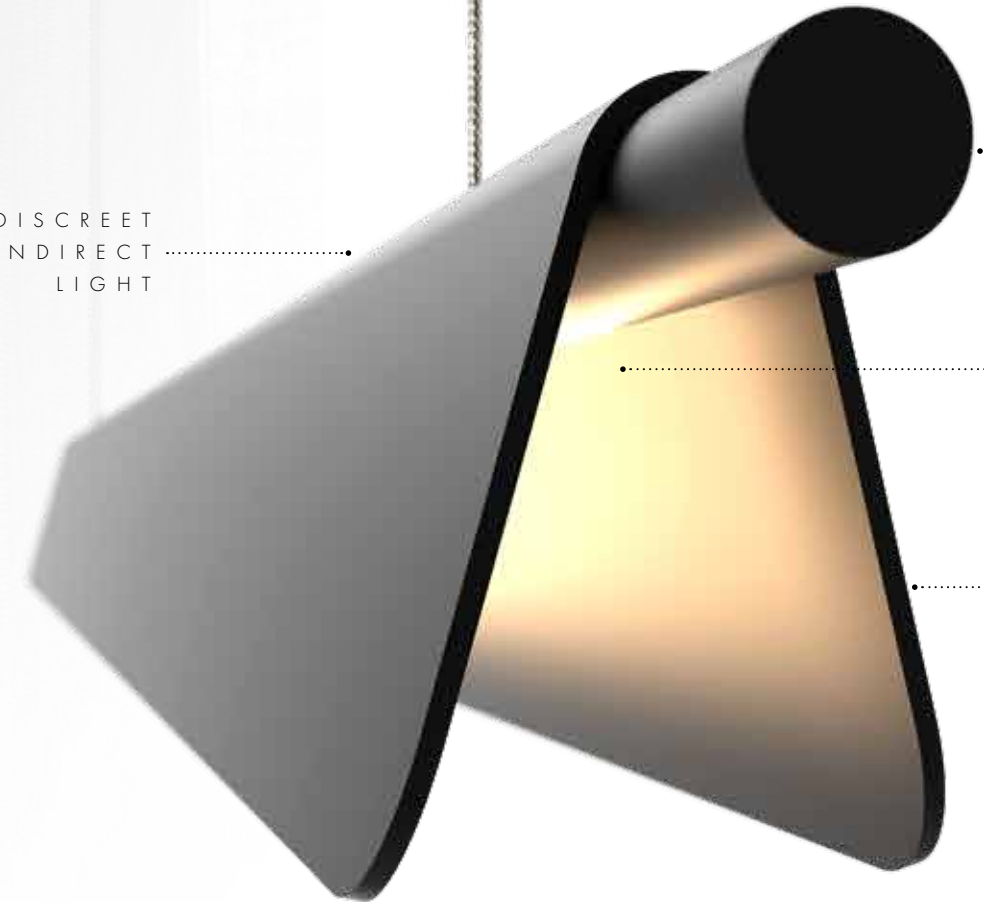

insight lighting

ADOB E

A versatile pendant light inspired by the simple forms of adobe architecture, crafted and manufactured with pride in New Mexico.

A D O B E

CUSTOM COLOR SHOWN

DISCREET
INDIRECT
LIGHT

POWERED
SUSPENSION
CABLES

MACHINED
END POSTS

HIGH
PERFORMANCE
DIFFUSER

PRECISION
BENT
ALUMINUM
SHADE

OPTIONAL
MICRO LOUVER

FIXTURE SHOWN IS MEDIUM
DIRECT 15W/FT MOUNTED
6 FEET ABOVE TABLE

PROJECT: _____ TYPE: _____ CAT. #: ADB - - - - -

PROFILE

LIGHT SOURCE HIGH PERFORMANCE CV LED BOARDS
OUTPUT 19.0 W - 81.0 W
DISTRIBUTION DIRECT, DIRECT/INDIRECT
WHITE CCT 2700K, 3000K, 3500K, 4000K
CRI 82 CRI (OPTIONAL 90 CRI)
VOLTAGE UNIVERSAL 120-277V
POWER REMOTE, OPTIONAL INTEGRAL POWER CANOPY
DIMMING 0-10V, LUTRON - HI-LUME PREMIER 0.1% ECOSYSTEM
 24V CONSTANT VOLTAGE LED DRIVER WITH SOFT-ON,
 FADE TO BLACK DIMMING TECHNOLOGY
SIZES SM, MED, LRG, XLRG, XXLRG, XXXLRG
WEIGHT 5.0 LBS TO 17.0 LBS
HOUSING 0.125" PRECISION BENT ALUMINUM
MOUNTING POWERED SUSPENSION CABLES
END CAPS MACHINED ALUMINUM, BRASS
LENS HIGH PERFORMANCE EXTRUDED ACRYLIC
FINISH HIGH DURABILITY POWDER COATING
WARRANTY 5-YEAR LIMITED
CERTIFICATION ETL AND cETL FOR DRY LOCATION