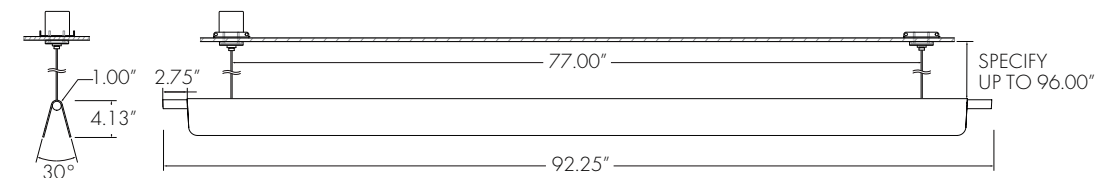

ADOBE XXXLARGE