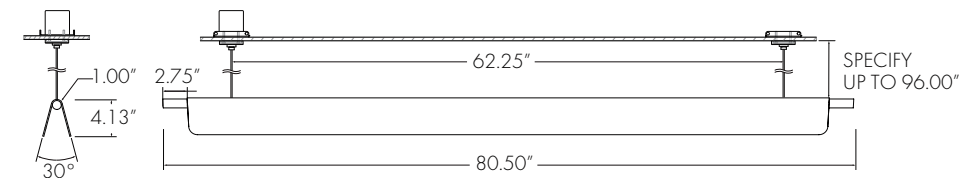

ADOBE XXLARGE