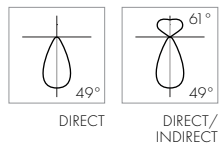

PROJECT: _____ TYPE: _____ CAT. #: ADB - - - - -

PROFILE

LIGHT SOURCE HIGH PERFORMANCE CV LED BOARDS
OUTPUT 19.0 W - 81.0 W
DISTRIBUTION DIRECT, DIRECT/INDIRECT
WHITE CCT 2700K, 3000K, 3500K, 4000K
CRI 82 CRI (OPTIONAL 90 CRI)
VOLTAGE UNIVERSAL 120-277V
POWER REMOTE, OPTIONAL INTEGRAL POWER CANOPY
DIMMING 0-10V, LUTRON - HI-LUME PREMIER 0.1% ECOSYSTEM
24V CONSTANT VOLTAGE LED DRIVER WITH SOFT-ON,
FADE TO BLACK DIMMING TECHNOLOGY
SIZES SM, MED, LRG, XLRG, XXLRG, XXXLRG
WEIGHT 5.0 LBS TO 17.0 LBS
HOUSING 0.125" PRECISION BENT ALUMINUM
MOUNTING POWERED SUSPENSION CABLES
END CAPS MACHINED ALUMINUM, BRASS
LENS HIGH PERFORMANCE EXTRUDED ACRYLIC
FINISH HIGH DURABILITY POWDER COATING
WARRANTY 5-YEAR LIMITED
CERTIFICATION ETL AND cETL FOR DRY LOCATION

FINISHES

OPTICS

PERFORMANCE SAMPLE

3000K DIRECT/INDIRECT	DIRECT LUMENS	INDIRECT LUMENS	EFFICACY
SMALL	2328 LM	348 LM	1174 LM/W
MEDIUM	3585 LM	536 LM	1171 LM/W
LARGE	4726 LM	706 LM	1171 LM/W
XLARGE	5913 LM	884 LM	1170 LM/W
XXLARGE	7147 LM	1068 LM	1170 LM/W
XXXLARGE	8265 LM	1235 LM	1173 LM/W

PROFILE

[go to fixture dimensions >](#)

OPTIONS

PROJECT: _____ TYPE: _____ CAT. #: ADB - - - - -

DIMENSIONS

ADOBE SMALL

ADOBE MEDIUM

ADOBE LARGE

ADOBE XLARGE

ADOBE XXLARGE

ADOBE XXXLARGE