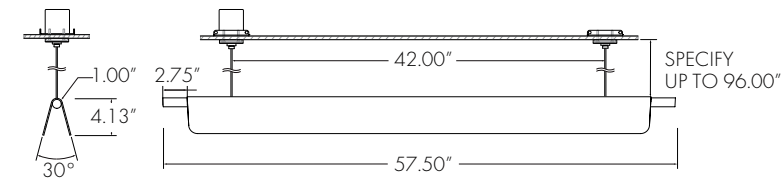

PROFILE

[go to fixture dimensions >](#)

OPTIONS

PROJECT: _____ TYPE: _____ CAT. #: ADB - - - - -

DIMENSIONS

ADOBE SMALL

ADOBE MEDIUM

ADOBE LARGE