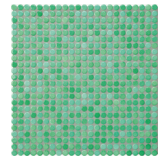

NIGHT BLACK

ARCTIC WHITE

BRONZE METALLIC

CORAL RED

DARK VIOLET

DENIM

DIAMOND GREY

IVORY

LEMON YELLOW

GREY

LIGHT IVORY

SEA GREEN

AQUA BLUE

LIGHT AQUA BLUE

STEEL BLUE