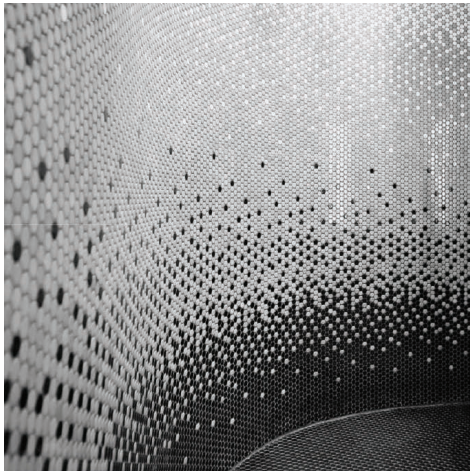

# LOOP

THE LOOPS SERIES PRESENTS A PERFECT COMBINATION OF THE ALLURE OF PENNY ROUNDED MOSAICS WITH ENDLESS COLOUR COMBINATIONS. MOREOVER, INCLUDES SLIP RESISTANCE, FURTHER EXTENDING ITS PRACTICALITY FOR WET AREAS. A 1CM VARIANT IS ALSO AVAILABLE GIVING A MORE DELICATE IMPRESSION.

NIGHT BLACK

ARCTIC WHITE

BRONZE METALLIC

CORAL RED

DARK VIOLET

DENIM

DIAMOND GREY

IVORY

LEMON YELLOW

GREY

LIGHT IVORY

SEA GREEN

AQUA BLUE

LIGHT AQUA BLUE

STEEL BLUE