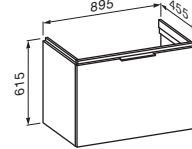

open shelf element

Colours:
.631