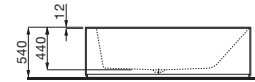

seat and cover, removable,
soft close

Colour ceramic

.400 white LCC

Colour bathtub

.000 white