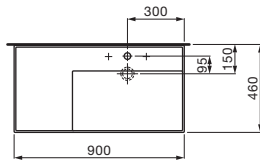

Types of washbasins

- .111 1 tap hole, without overflow
- ●
- .112 without tap hole, without overflow
- ○