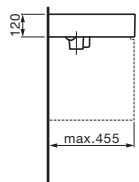

Colours:
.400

Options:
.111 .112

600 washbasin,
right hand shelf,
with concealed channel waste ○/●