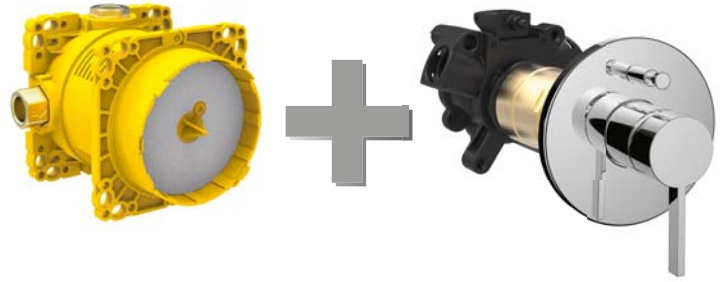

_SIMIBOX

Simibox is an architectural solution that allows you to conceal your modern mixer technology behind the wall, giving you easy access while also freeing up much needed space in your bathroom. It also takes care of all the behind-the-scenes mechanics meaning you can update your tapware quickly and efficiently.