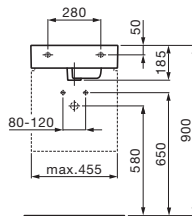

Colours:
.400

Options:
.111 .112

600 washbasin,
right hand shelf,
with concealed channel waste ○/●