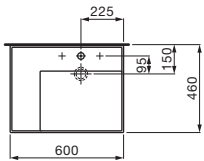

# KARTELL BY LAUFEN

600 washbasin,  
left hand shelf,  
with concealed channel waste

○/●

**Colours:**  
.400

**Options:**  
.111 .112

900 washbasin,  
left hand shelf,  
with concealed channel waste

○/●

**Colours:**  
.400