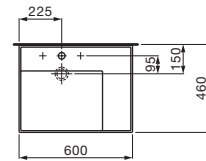

Colours:
.400

Options:
.111 .112