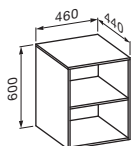

medium cabinet with mirror front

Colours:
.631