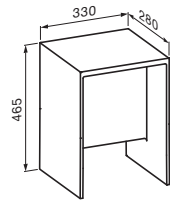

Colours:
.082 .084 .085

shelf for basin