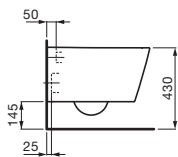

back to wall pan, S or P trap

WELS 4 star, 3/4.5 ltr flush
average flush, 3.3 ltr flush