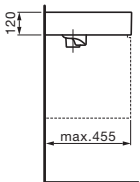

# KARTELL BY LAUFEN

600 washbasin,  
left hand shelf,  
with concealed channel waste

○/●

**Colours:**  
.400

**Options:**  
.111 .112

900 washbasin,  
left hand shelf,  
with concealed channel waste

○/●

**Colours:**  
.400

**Options:**  
.111 .112