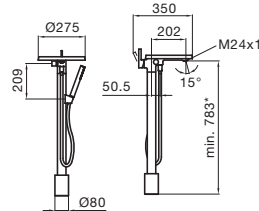

shower/bath mixer