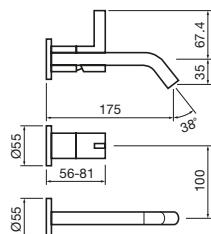

# KARTELL BY LAUFEN

shower/bath mixer with diverter

wall basin mixer set

WELS 5 star, 5.5 ltrs/min

wall outlet

Kartell by Laufen accessories, basins, baths, furniture, tapware and toilets enjoy a 15 year product warranty. For full warranty details visit [www.reece.com.au/warranties](http://www.reece.com.au/warranties) or [www.reece.co.nz/warranties](http://www.reece.co.nz/warranties)