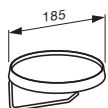

Colours:  
.084 .085

toilet roll holder

includes transparent crystal disc

discs in additional colours  
(to be ordered separately):

disc ø 183 mm

tangerine orange

fumé