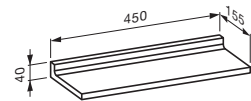

# KARTELL BY LAUFEN

rack

**Colours:**  
.082 .084 .085

wall mount shelf

**Colours:**  
.082 .084 .085

towel rail 300

**Colours:**  
.082 .084 .085

towel rail 600