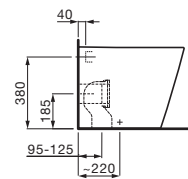

# KARTELL BY LAUFEN

wall hung pan

WELS 4 star, 3/4.5 ltr flush  
average flush, 3.3 ltr flush

back to wall pan, S or P trap

WELS 4 star, 3/4.5 ltr flush  
average flush, 3.3 ltr flush

freestanding bath,  
1760 x 760 x 540 mm, solid surface,  
with slot overflow at feet side