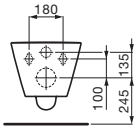

## Types of washbasins

- .111 1 tap hole, without overflow
- 
- .112 without tap hole, without overflow
-

# KARTELL BY LAUFEN

wall hung pan

WELS 4 star, 3/4.5 ltr flush  
average flush, 3.3 ltr flush

back to wall pan, S or P trap

WELS 4 star, 3/4.5 ltr flush  
average flush, 3.3 ltr flush

freestanding bath,  
1760 x 760 x 540 mm, solid surface,  
with slot overflow at feet side