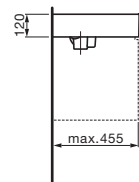

# KARTELL BY LAUFEN

600 washbasin,  
left hand shelf,  
with concealed channel waste

○/●

**Colours:**  
.400

**Options:**  
.111 .112

900 washbasin,  
left hand shelf,  
with concealed channel waste

○/●

**Colours:**  
.400