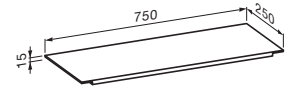

Colours:
.084 .085

toilet roll holder