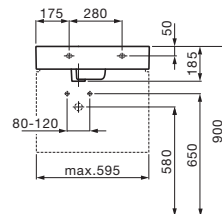

Colours:  
.400

Options:  
.111 .112

600 washbasin,  
right hand shelf,  
with concealed channel waste ○/●

Colours:  
.400

Options:  
.111 .112