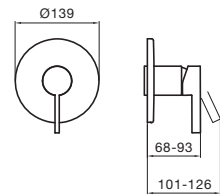

KARTELL BY LAUFEN

disc basin mixer

including disc in colour transparent crystal

(discs in colour tangerine orange and fumé are sold separately)

WELS 4 star, 7.5 ltrs/min

disc extended height basin mixer

including disc in colour transparent crystal

(discs in colour tangerine orange and fumé are sold separately)

WELS 4 star, 7.5 ltrs/min

disc bath column with handshower

including disc in colour transparent crystal

(discs in colour tangerine orange and fumé are sold separately)

WELS 3 star, 9.0 ltrs/min

shower/bath mixer