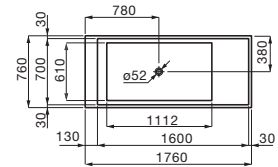

seat and cover, removable,
soft close

Colour ceramic

.400 white LCC

Colour bathtub

.000 white