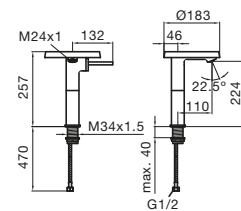

disc bath column with handshower

including disc in colour transparent crystal

(discs in colour tangerine orange and fumé are sold separately)

WELS 3 star, 9.0 ltrs/min