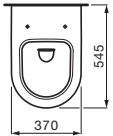

back to wall pan, S or P trap

WELS 4 star, 3/4.5 ltr flush
average flush, 3.3 ltr flush