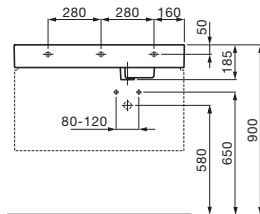

○/●

Colours:
.400

Options:
.111 .112