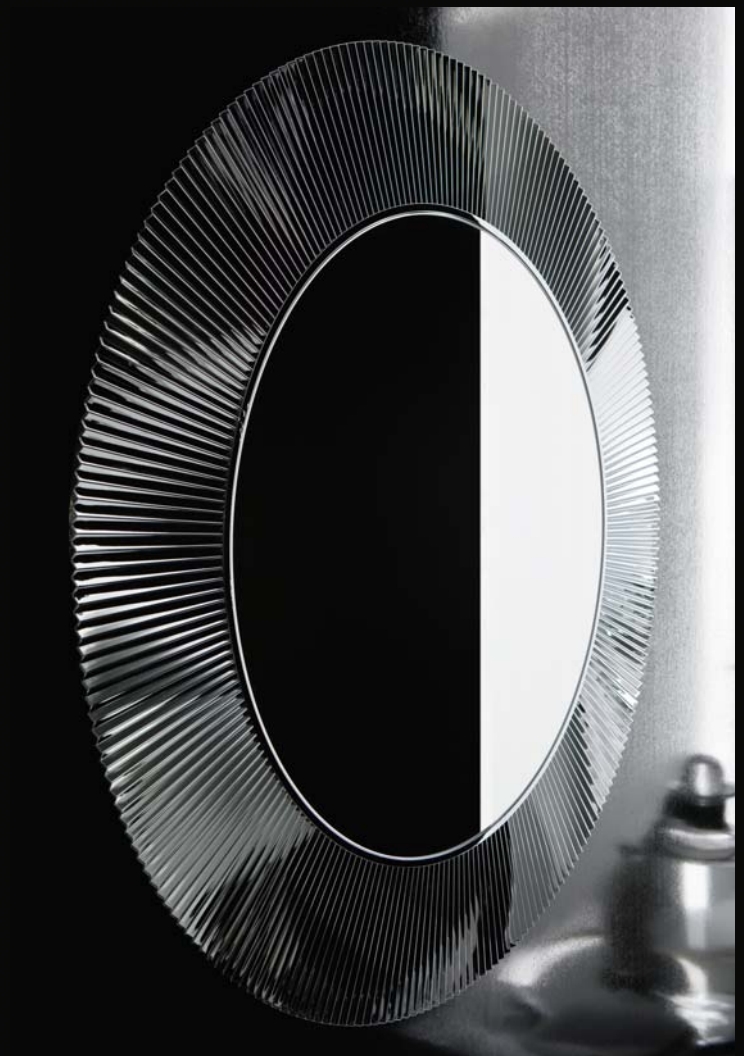

REFLECTED  
/ GLORY

Bidet not available in Australia and New Zealand

Bidet not available in Australia and New Zealand

**CRYSTAL  
AND BLACK**  
*/strike back*

**THE KARTELL**  
**TOUCH**  
*/breaking the rules*