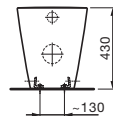

## Types of washbasins

- .111 1 tap hole, without overflow
- 
- .112 without tap hole, without overflow
-

# KARTELL BY LAUFEN

wall hung pan

WELS 4 star, 3/4.5 ltr flush  
average flush, 3.3 ltr flush

back to wall pan, S or P trap

WELS 4 star, 3/4.5 ltr flush  
average flush, 3.3 ltr flush

freestanding bath,  
1760 x 760 x 540 mm, solid surface,  
with slot overflow at feet side