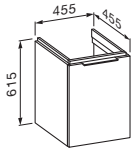

595 vanity unit with one drawer and internal shelf, suits 600 washbasin (right hand shelf) and (left hand shelf)

Colours:
.631