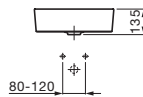

# KARTELL BY LAUFEN

freestanding basin,  
with concealed channel waste ●

Colours:  
.400

Options:  
.111

washbasin round bowl ○

Colours:  
.400

Options:  
.112

small washbasin,  
with concealed channel waste ○/●