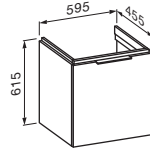

895 vanity unit with one drawer and internal shelf, suits 900 washbasin (left hand shelf)

Colours:
.631