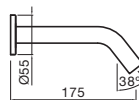

# KARTELL BY LAUFEN

shower/bath mixer with diverter

wall basin mixer set

WELS 5 star, 5.5 ltrs/min

wall outlet

Kartell by Laufen accessories, basins, baths, furniture, tapware and toilets enjoy a 15 year product warranty. For full warranty details visit [www.reece.com.au/warranties](http://www.reece.com.au/warranties) or [www.reece.co.nz/warranties](http://www.reece.co.nz/warranties)