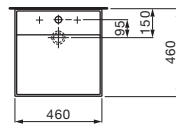

Colours:
.400

Options:
.111 .112

600 washbasin,
right hand shelf,
with concealed channel waste ○/●