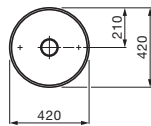

# KARTELL BY LAUFEN

freestanding basin,  
with concealed channel waste ●

Colours:  
.400

Options:  
.111

washbasin round bowl ○

Colours:  
.400

Options:  
.112

small washbasin,  
with concealed channel waste ○/●