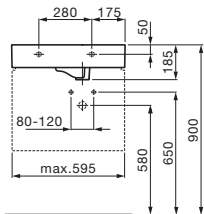

# KARTELL BY LAUFEN

600 washbasin,  
left hand shelf,  
with concealed channel waste

○/●

**Colours:**  
.400

**Options:**  
.111 .112

900 washbasin,  
left hand shelf,  
with concealed channel waste

○/●

**Colours:**  
.400