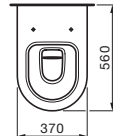

## Types of washbasins

- .111 1 tap hole, without overflow
- 
- .112 without tap hole, without overflow
-

# KARTELL BY LAUFEN

wall hung pan

WELS 4 star, 3/4.5 ltr flush  
average flush, 3.3 ltr flush

back to wall pan, S or P trap

WELS 4 star, 3/4.5 ltr flush  
average flush, 3.3 ltr flush

freestanding bath,  
1760 x 760 x 540 mm, solid surface,  
with slot overflow at feet side