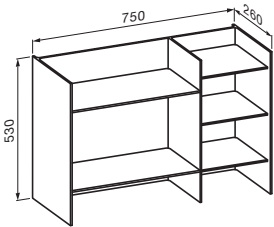

Colours:
.082 .084 .085

wall mount shelf