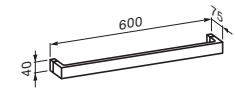

Colours accessories

- .082 tangerine orange
- .084 transparent crystal
- .085 fumé