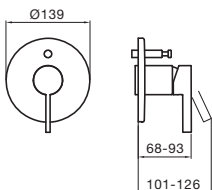

wall basin mixer set

WELS 5 star, 5.5 ltrs/min