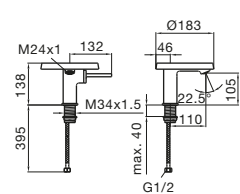

# KARTELL BY LAUFEN

disc basin mixer

including disc in colour transparent crystal

(discs in colour tangerine orange and fumé are sold separately)

WELS 4 star, 7.5 ltrs/min

disc extended height basin mixer

including disc in colour transparent crystal