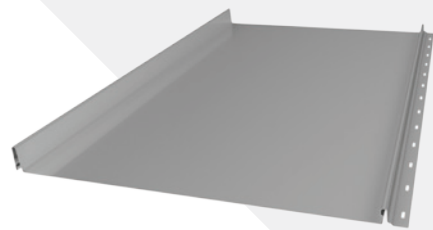

## LYSAGHT DOMINION™

Whether used in long lengths running vertically or horizontally on a structure, or in shorter lengths to create a 'block-like' effect, LYSAGHT DOMINION™ makes a strong and extremely stylish statement. With raised panels and recessed, 'express' joins, this profile conveys a sleek, contemporary character with a pleasing detail created by the shadowed 'channels'.

## LYSAGHT IMPERIAL™

The sky is truly the limit with LYSAGHT IMPERIAL™. Featuring broad, flat pans and slender, well-defined ribs, this cleanly elegant cladding complements virtually any architectural design. Combine those good looks with a curving capacity not readily achieved in all cladding, and you have the ultimate profile for style and versatility.

## LYSAGHT BAROQUE™

A heritage-inspired profile, LYSAGHT BAROQUE™ features wide, flat pans defined by generous semi-circular ribs. At once delivering a strong linear visual which is gentled by the unusual, rounded rib-form, this profile offers a most unique visual character which sits easily with both traditional and contemporary architecture.