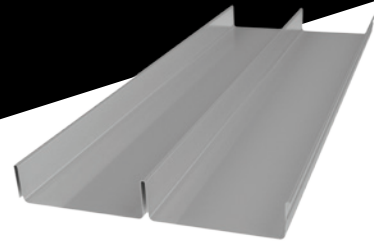

# CLASSIC EUROPEAN ELEGANCE IN QUALITY AUSTRALIAN STEEL

Inspired by the best in European design, Lysaght's new ZENITH™ range provides a stylish suite of profiles to add to your design palette.

Available in the contemporary COLORBOND® steel colour range, the superb COLORBOND® Metallic steel colour range and the expansive colour array of the LYSAGHT YOURCOLOR™ custom colour offer, the LYSAGHT ZENITH™ range will deliver a striking visual impact wherever it is used.

## LYSAGHT LONGLINE®

This striking cladding features slender, high ribs and broad, flat pans that make a dramatic statement on any structure. Using a concealed fixing system to maintain its clean lines LYSAGHT LONGLINE® cladding is available with plain or fluted pans and can also be tapered for a fan-like effect where curvilinear roofs require a tailored cladding solution.

## LYSAGHT DOMINION™

Whether used in long lengths running vertically or horizontally on a structure, or in shorter lengths to create a 'block-like' effect, LYSAGHT DOMINION™ makes a strong and extremely stylish statement. With raised panels and recessed, 'express' joins, this profile conveys a sleek, contemporary character with a pleasing detail created by the shadowed 'channels'.