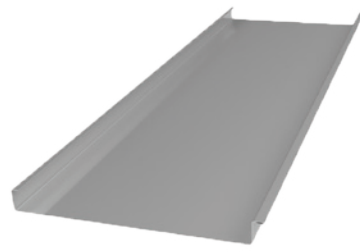

## LYSAGHT LONGLINE®

This striking cladding features slender, high ribs and broad, flat pans that make a dramatic statement on any structure. Using a concealed fixing system to maintain its clean lines LYSAGHT LONGLINE® cladding is available with plain or fluted pans and can also be tapered for a fan-like effect where curvilinear roofs require a tailored cladding solution.

## LYSAGHT DOMINION™

Whether used in long lengths running vertically or horizontally on a structure, or in shorter lengths to create a 'block-like' effect, LYSAGHT DOMINION™ makes a strong and extremely stylish statement. With raised panels and recessed, 'express' joins, this profile conveys a sleek, contemporary character with a pleasing detail created by the shadowed 'channels'.

## LYSAGHT IMPERIAL™

The sky is truly the limit with LYSAGHT IMPERIAL™. Featuring broad, flat pans and slender, well-defined ribs, this cleanly elegant cladding complements virtually any architectural design. Combine those good looks with a curving capacity not readily achieved in all cladding, and you have the ultimate profile for style and versatility.