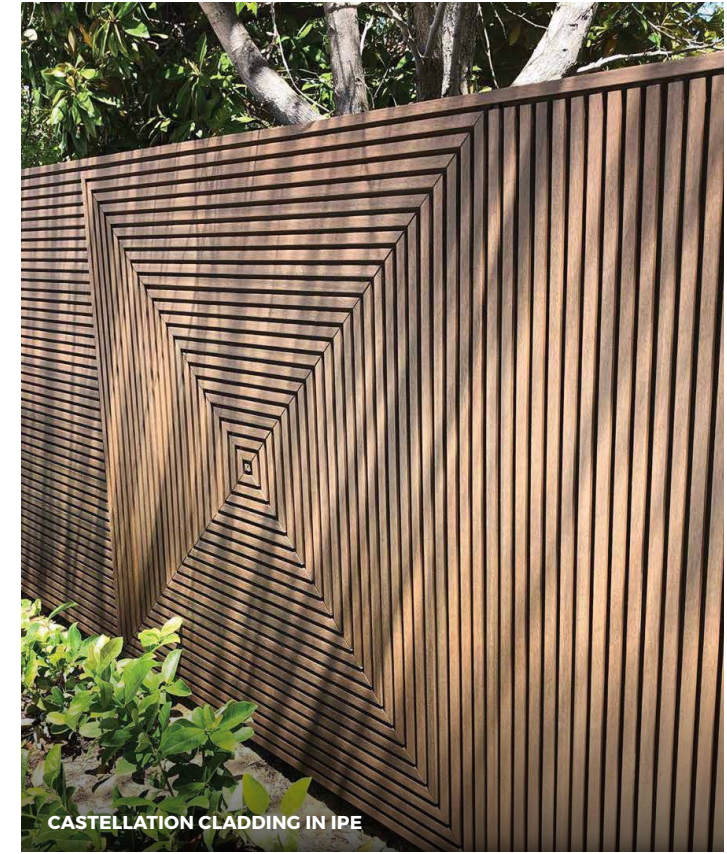

NewTechWood

CASTELLATION CLADDING IN AGED WOOD

AUSTRALIA'S MOST NATURAL-LOOKING COMPOSITE TIMBER

DECKING | CLADDING | SCREENING

The long-lasting solution for residential and commercial decking, cladding and screening.

NewTechWood® is built upon green principles. Made from 95% recycled materials, it helps you design buildings with minimal carbon footprint.

AGED WOOD COASTAL DECKING AND CASTELLATION CLADDING
FEATURED ON TV SHOW "THE BLOCK" (CHRISTIAN JENKINS)