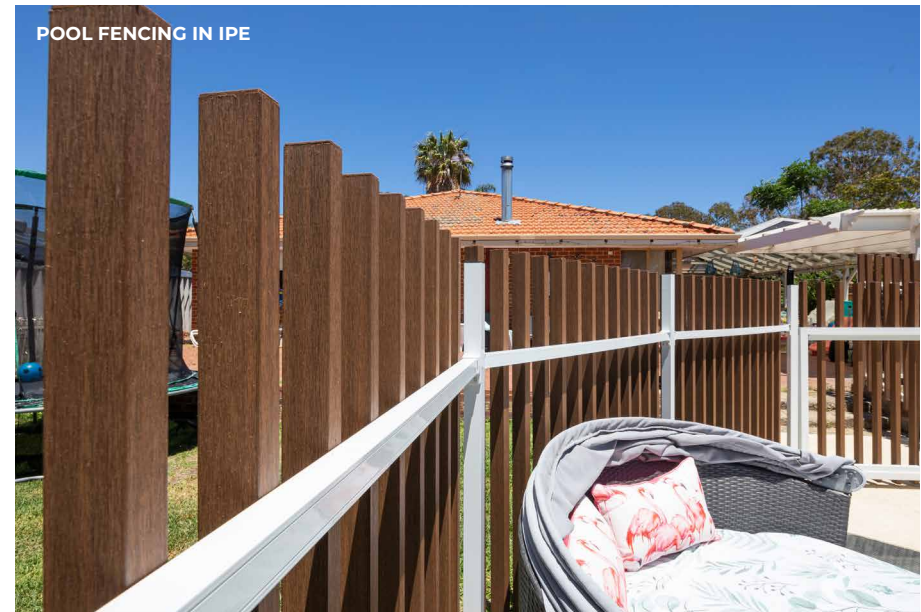

NewTechWood

CASTELLATION CLADDING IN AGED WOOD

AUSTRALIA'S MOST NATURAL-LOOKING COMPOSITE TIMBER

DECKING | CLADDING | SCREENING

The long-lasting solution for residential and commercial decking, cladding and screening.

NewTechWood® is built upon green principles. Made from 95% recycled materials, it helps you design buildings with minimal carbon footprint.

AGED WOOD COASTAL DECKING AND CASTELLATION CLADDING
FEATURED ON TV SHOW "THE BLOCK" (CHRISTIAN JENKINS)

POOL FENCING IN IPE

Look and feel of real timber,
without ongoing maintenance.
A sophisticated choice for
inspiring design and architecture.

Find more inspiration
on our products

NewTechWood

Imported and Distributed by: Urban Direct Wholesale Pty Ltd
www.newtechwood.com.au | info@urbandirectwholesale.com.au
08 9494 1051