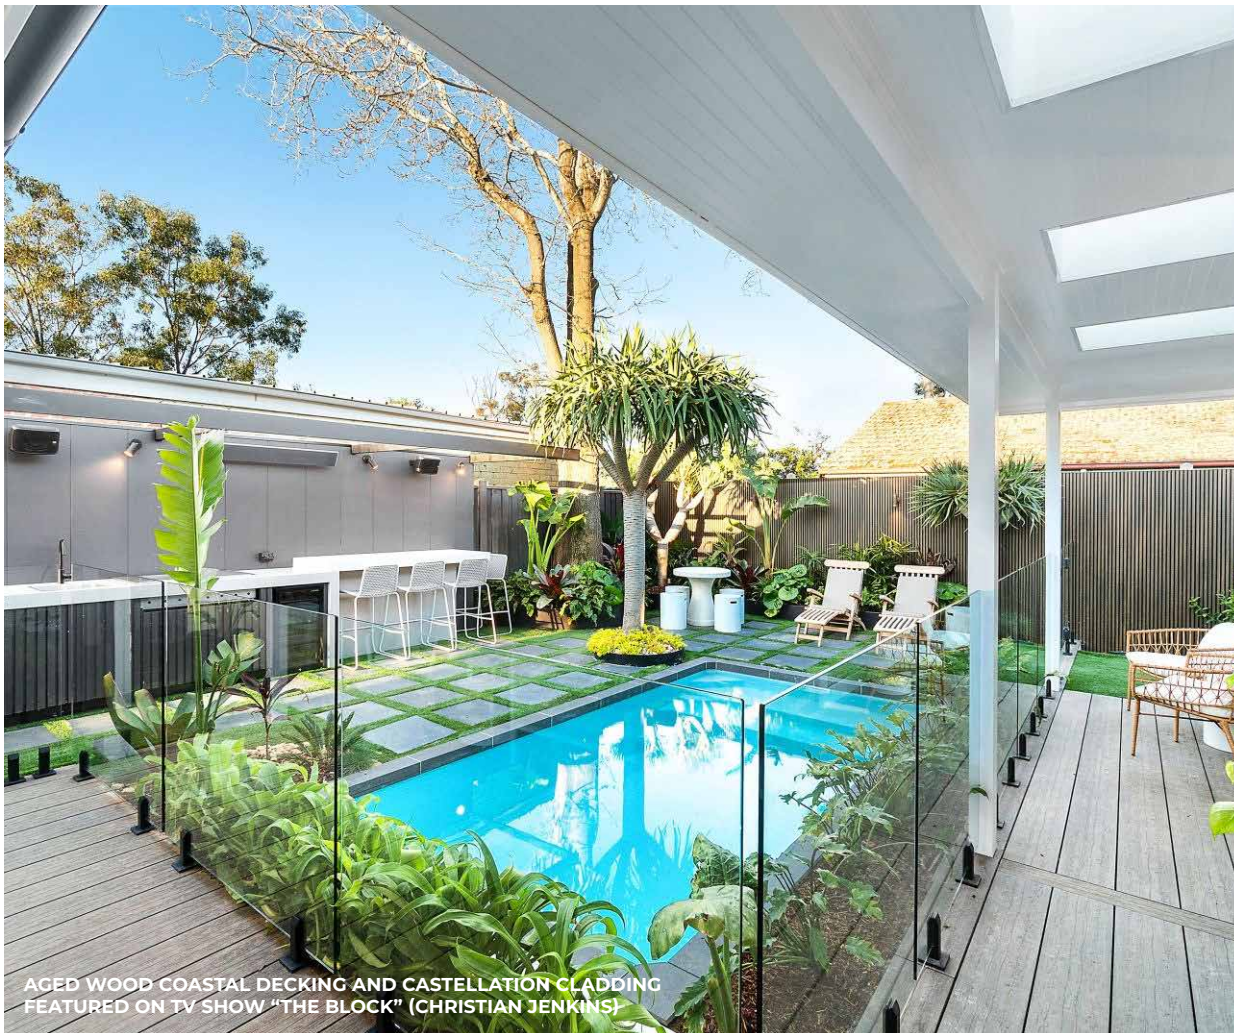

NewTechWood® is built upon green principles. Made from 95% recycled materials, it helps you design buildings with minimal carbon footprint.

AGED WOOD COASTAL DECKING AND CASTELLATION CLADDING
FEATURED ON TV SHOW "THE BLOCK" (CHRISTIAN JENKINS)