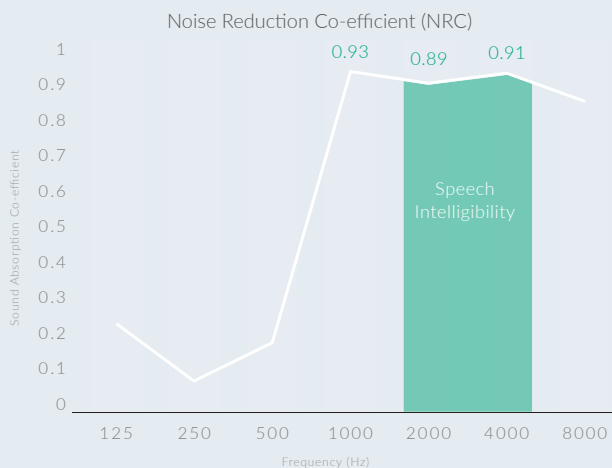

- Absorbs up to 30% of noise
- Made in Australia
- Gloabl Green Tag, Level A
verified materials
- Low voltage LED - 50,000 hours

DATASHEET & SPECIFYING INFORMATION

1000MM OPERA WALL LIGHT - LED

DIMENSIONS

Length: 1000mm
Height: 180mm
Depth: 77mm

Length: 1000mm
Height: 300mm
Depth: 112mm

Voltage: 24v dc
Input voltage: 240v
Luminous Flux: 3000k - 2291 lm
4000k - 2481 lm
Dimming: Dali OR Fixed output

Colour rendering index: > 80
Suspension weight: > 5 kg
Driver rating: IP20
Colour temperature: 3000k or 4000k

Results: Reverberation Times, Acoustic Performance and Absorption Co-efficient

Frequency (Hz)	23/10/2019 Measured Reverberation Time (seconds)	06/11/2019 Measured Reverberation Time (seconds)	Difference in acoustic performance (m ² Sabin)	Calculated absorption coefficient: of tested light fittings
125	0.93	0.78	1.4	0.24
250	0.78	0.74	0.4	0.07
500	0.55	0.49	1.0	0.17
1k	0.60	0.40	5.4	0.93
2k	0.57	0.40	5.2	0.89
4k	0.60	0.47	5.3	0.91
8k	0.47	0.34	4.9	0.85