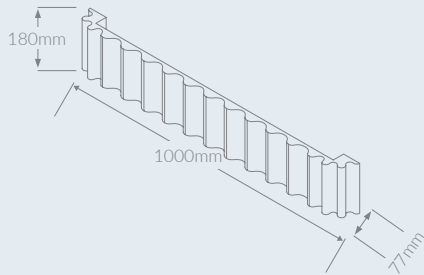

- Absorbs up to 30% of noise
- Made in Australia
- Gloabl Green Tag, Level A
verified materials
- Low voltage LED - 50,000 hours

DATASHEET & SPECIFYING INFORMATION

1000MM OPERA WALL LIGHT - LED

DIMENSIONS

Length: 1000mm
Height: 180mm
Depth: 77mm

Length: 1000mm
Height: 300mm
Depth: 112mm

Voltage: 24v dc
Input voltage: 240v
Luminous Flux: 3000k - 2291 lm
4000k - 2481 lm
Dimming: Dali OR Fixed output

Colour rendering index: > 80
Suspension weight: > 5 kg
Driver rating: IP20
Colour temperature: 3000k or 4000k

LENGTH

1000MM

Custom

HEIGHT

180MM

300MM

LIGHT SOURCE

LED LED