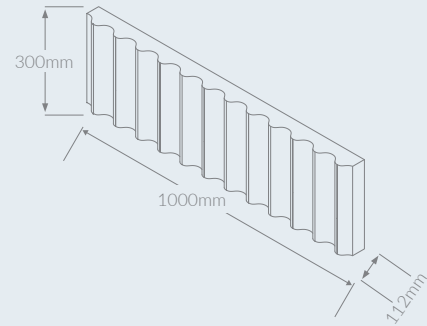

- Absorbs up to 30% of noise
- Made in Australia
- Gloabl Green Tag, Level A
verified materials
- Low voltage LED - 50,000 hours

DATASHEET & SPECIFYING INFORMATION

1000MM OPERA WALL LIGHT - LED

DIMENSIONS

Length: 1000mm
Height: 180mm
Depth: 77mm

Length: 1000mm
Height: 300mm
Depth: 112mm

Voltage: 24v dc
Input voltage: 240v
Luminous Flux: 3000k - 2291 lm
4000k - 2481 lm
Dimming: Dali OR Fixed output

Colour rendering index: > 80
Suspension weight: > 5 kg
Driver rating: IP20
Colour temperature: 3000k or 4000k

LENGTH

1000MM

Custom

HEIGHT

180MM

300MM

LIGHT SOURCE

LED LED