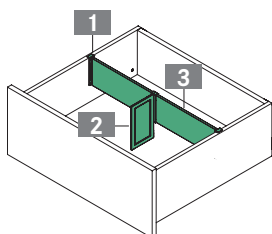

NEW: TAVINEA OPTIMA FOR VIONARO

TAVINEA OPTIMA FOR VIONARO ORDER INFORMATION

1 Tavinea Optima profile clip Item: Can be used on left/right															
Silver grey			Graphite				Snow white								
Art.-no.		PU		Art.-no.		PU		Art.-no.		PU					
F007130230		511		F007130228		511		F007130229		511					

2 Tavinea Optima Smartboard Item															
Silver grey			Graphite				Snow white								
Art.-no.		PU		Art.-no.		PU		Art.-no.		PU					
F007130247		211		F007130245		211		F007130246		211					

3 Tavinea Optima divider profile Item: For cutting to length																
L	Silver grey			Graphite				Snow white								
	Art.-no.		PU		Art.-no.		PU		Art.-no.		PU					
1108	F007130241		507		F007130242		507		F007130243		507					

Packaging unit (PU):

211 = 20 units in a cardboard box
507 = 10 units in PE in a cardboard box
511 = 20 units in PE in a cardboard box

VIONARO TAVINEA OPTIMA INSTALLATION INFORMATION

All dimensions in millimetres

Divider profile		Cutting dimensions of divider profile	

LEGEND

KB Cabinet width
L Length