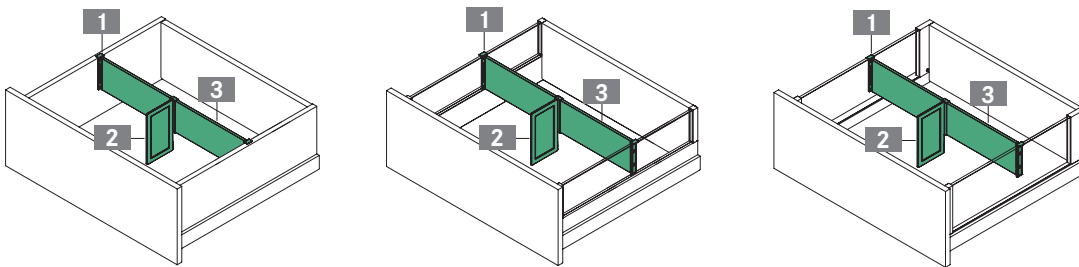

NEW: TAVINEA OPTIMA FOR NOVA PRO SCALA

TAVINEA OPTIMA FOR NOVA PRO ORDER INFORMATION

1 Tavinea Optima profile clip Items: Can be used on left/right													
Stone			Ice				Silver						
Art.-no.	PU		Art.-no.	PU		Art.-no.	PU						
F007130228	511		F007130229	511		F007130230	511						

2 Tavinea Optima Smartboard Item													
Stone			Ice				Silver						
Art.-no.	PU		Art.-no.	PU		Art.-no.	PU						
F007130245	211		F007130246	211		F007130247	211						

3 Tavinea Optima divider profile Item: For cutting to length														
L	Stone			Ice				Silver						
	Art.-no.	PU		Art.-no.	PU		Art.-no.	PU						
1098	F007130234	507		F007130235	507		F007130236	507						

Packaging unit (PU):

211 = 20 units in a cardboard box
507 = 10 units in PE in a cardboard box
511 = 20 units in PE in a cardboard box

NOVA PRO INSTALLATION INFORMATION

All dimensions in millimetres

Divider profile	Cutting dimensions of divider profile

LEGEND

L Length
LWK Inside cabinet width