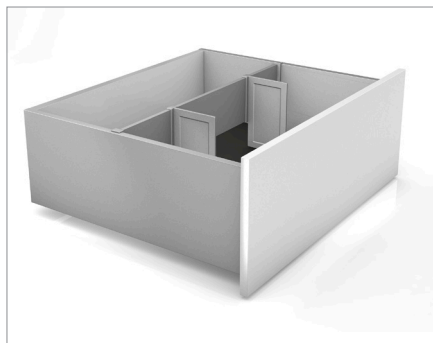

NEW: DIVIDING SYSTEM FOR TAVINEA OPTIMA POT DRAWERS

- Dividing system for pot drawers suitable for Vionaro and Nova Pro Scala Crystal, Crystal Plus and high drawer H186
- Organises the storage space for more order and a better overview
- Tool-free adjustable for variable use of storage space
- Can be retrofitted at any time
- Colour-coordinated with the drawer side
- Set packages including profile clips and Smartboards in different dividing profile lengths are available on request

Can be ordered: from now

Deliveries from: July 2017

APPLICATION EXAMPLE

NEW: TAVINEA OPTIMA FOR NOVA PRO SCALA

TAVINEA OPTIMA FOR NOVA PRO ORDER INFORMATION

1 Tavinea Optima profile clip Items: Can be used on left/right													
Stone			Ice				Silver						
Art.-no.	PU		Art.-no.	PU		Art.-no.	PU						
F007130228	511		F007130229	511		F007130230	511						

2 Tavinea Optima Smartboard Item													
Stone			Ice				Silver						
Art.-no.	PU		Art.-no.	PU		Art.-no.	PU						
F007130245	211		F007130246	211		F007130247	211						

3 Tavinea Optima divider profile Item: For cutting to length														
L	Stone			Ice				Silver						
	Art.-no.	PU		Art.-no.	PU		Art.-no.	PU						
1098	F007130234	507		F007130235	507		F007130236	507						