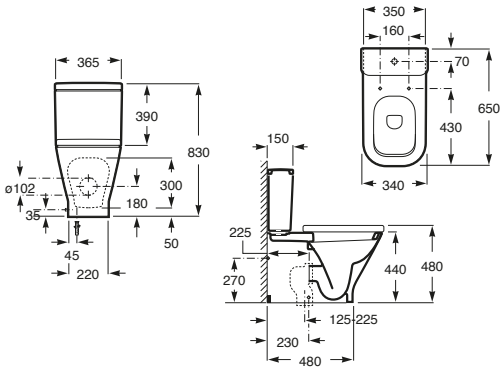

The Gap Close Coupled Back to Wall Comfort Height Bottom Inlet Toilet Suite