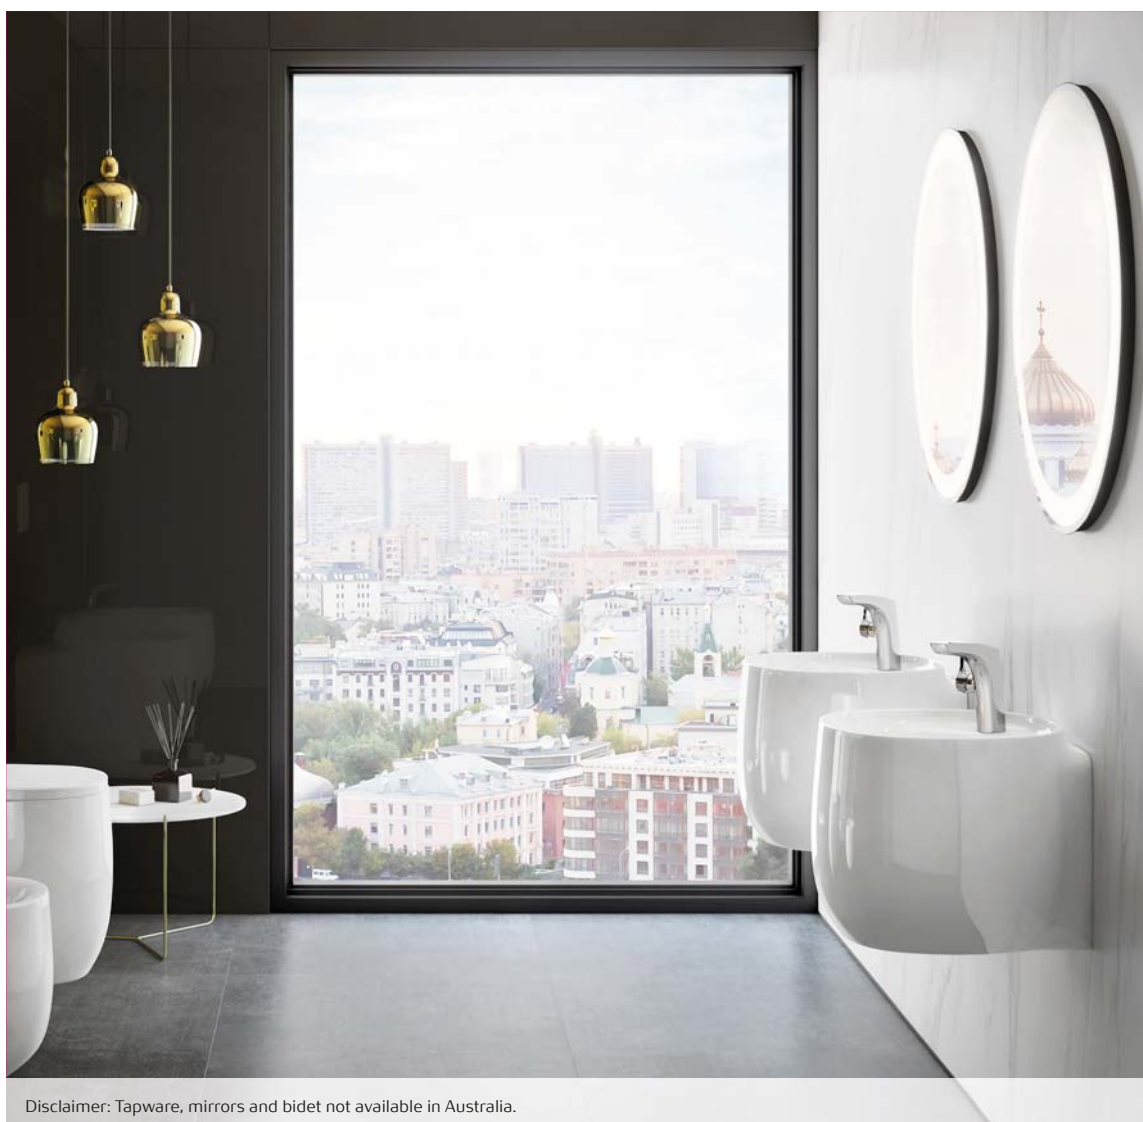

Disclaimer: Tapware, mirrors and bidet not available in Australia.