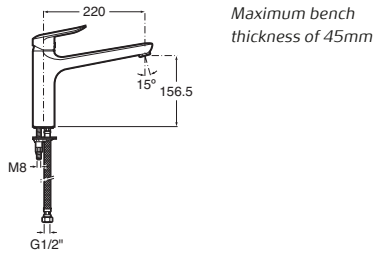

Logica-N Cast Sink Mixer