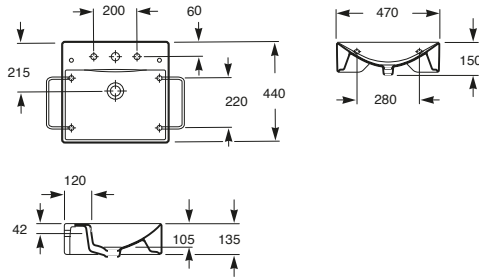

Victoria Close Coupled Toilet Suite - P Trap

Victoria Semi Recessed Basin 510

Victoria Wall Basin with Pedestal 520

Victoria Wall Basin with Semi Pedestal 520

Diverta

Diverta Wall/Counter Basin 470

Diverta Wall/Counter Basin 750