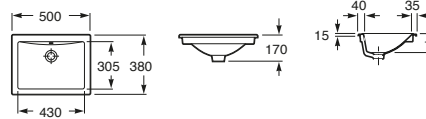

Diverta Undercounter Basin 500