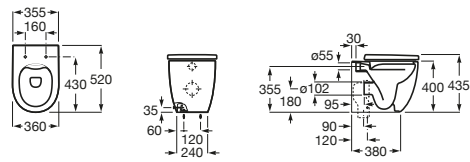

In-Wash[®] Inspira Smart Toilet

In-Wash[®] Inspira Back to Wall Smart Toilet

In-Wash[®] Inspira Wall Hung Smart Toilet

Meridian Rimless

Meridian Rimless Close Coupled Back to Wall Toilet Suite

Meridian Rimless Back to Wall Pan