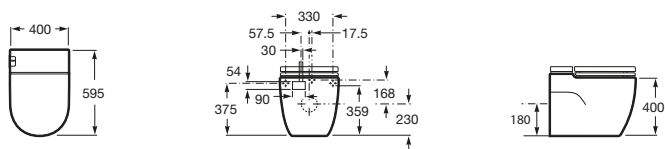

Meridian IN-TANK

Meridian IN-TANK Back to Wall Pan