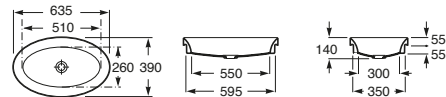

Virginia Oval Semi Inset Basin 635