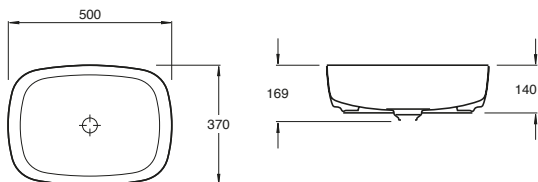

Inspira Soft Vessel Basin 500