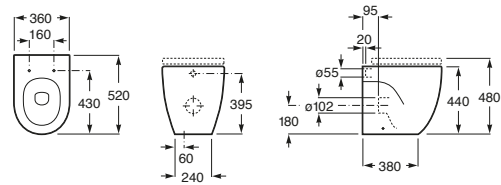

Cyprus Stonex[®] Shower Floor 900x1500mm

Meridian

Meridian Close Coupled Back to Wall Comfort Height Toilet Suite

Meridian Back to Wall Comfort Height Pan

Meridian Close Coupled Back to Wall Toilet Suite

Meridian Wall Hung Pan