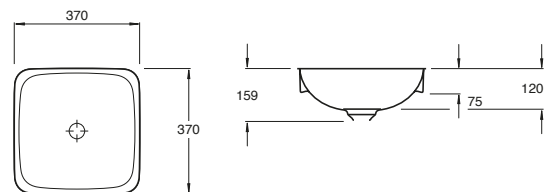

Inspira Square Semi Inset Basin 370