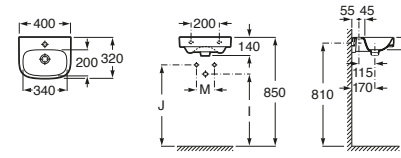

Debba Wall Basin 400

Debba Wall Basin 500

Debba Semi Inset Basin 500

Debba Semi Recessed Basin 520

Debba Semi Pedestal to suit Debba Wall Basin 500

Victoria

Victoria Close Coupled Toilet Suite - S Trap

Victoria Wall Basin 520