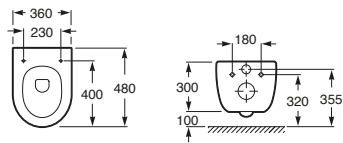

Cyprus Stonex[®] Shower Floor 900x1500mm

Meridian

Meridian Close Coupled Back to Wall Comfort Height Toilet Suite

Meridian Back to Wall Comfort Height Pan

Meridian Close Coupled Back to Wall Toilet Suite

Meridian Wall Hung Pan