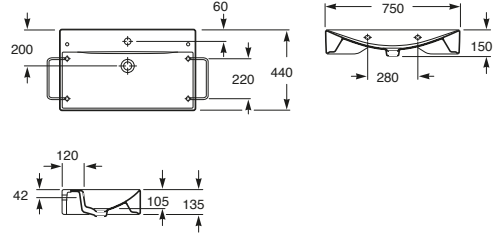

Victoria Close Coupled Toilet Suite - P Trap

Victoria Semi Recessed Basin 510

Victoria Wall Basin with Pedestal 520

Victoria Wall Basin with Semi Pedestal 520

Diverta

Diverta Wall/Counter Basin 470

Diverta Wall/Counter Basin 750