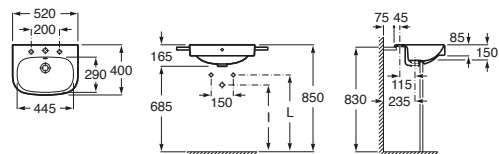

Debba Wall Basin 400

Debba Wall Basin 500

Debba Semi Inset Basin 500

Debba Semi Recessed Basin 520

Debba Semi Pedestal to suit Debba Wall Basin 500

Victoria

Victoria Close Coupled Toilet Suite - S Trap

Victoria Wall Basin 520