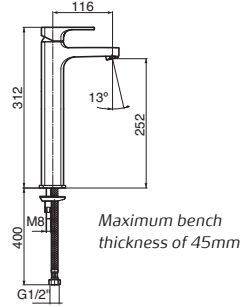

Escuadra Extended Basin Mixer