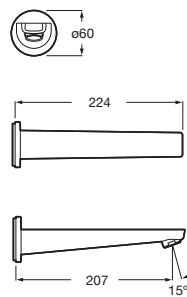

Atlas Bath Outlet