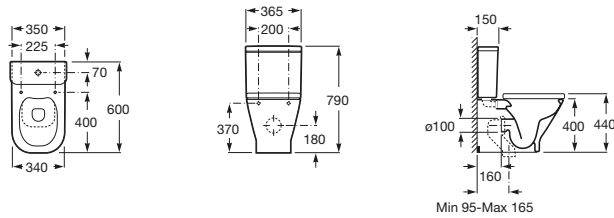

Meridian Rimless Wall Hung Pan

Meridian Care Rimless Back to Wall Comfort Height Pan

S trap set out: 220-270mm

The Gap Rimless

The Gap Rimless Close Coupled Back to Wall Back Inlet Toilet Suite

The Gap Rimless Close Coupled Back to Wall Bottom Inlet Toilet Suite