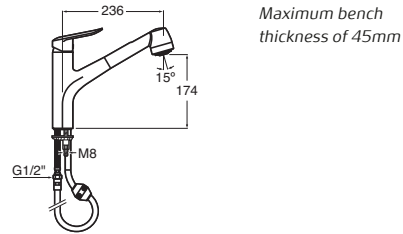

Logica-N Pull Out Sink Mixer