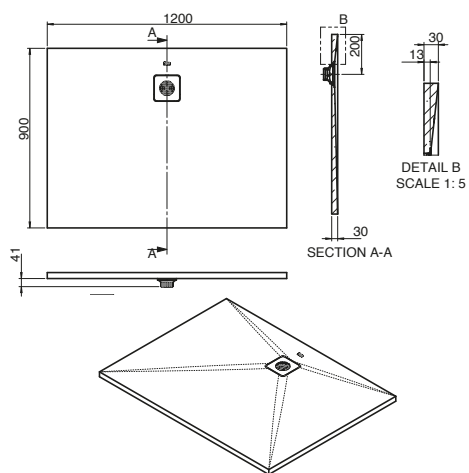

Inspira Undercounter Basin 560

Inspira Undercounter Basin 455

Inspira Freestanding Bath

Cyprus STONEX®

Cyprus Stonex® Shower Floor 900x900mm

Cyprus Stonex® Shower Floor 1200x900mm

Cyprus STONEX[®]

Cyprus Stonex[®] Shower Floor 1000x1000mm