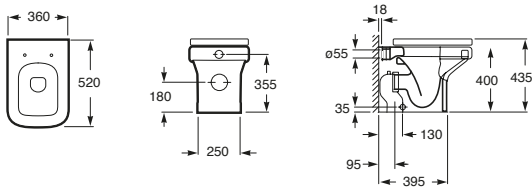

Meridian Wall Basin Side Towel Rail

Dama-N

Dama-N Close Coupled Back to Wall Toilet Suite - Back Inlet

Dama-N Close Coupled Back to Wall Toilet Suite - Bottom Inlet

Dama-N Back to Wall Pan

Dama-N Wall Hung Pan