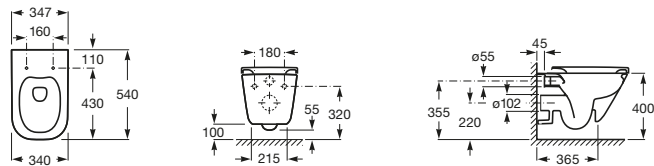

The Gap Rimless Wall Hung Pan