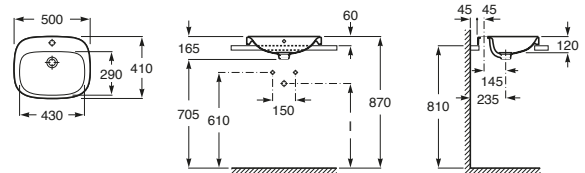

Debba Wall Basin 400

Debba Wall Basin 500

Debba Semi Inset Basin 500

Debba Semi Recessed Basin 520

Debba Semi Pedestal to suit Debba Wall Basin 500

Victoria

Victoria Close Coupled Toilet Suite - S Trap

Victoria Wall Basin 520