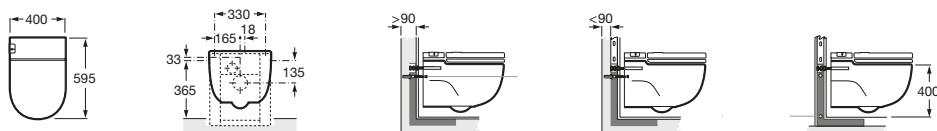

W+W

W+W Integrated Wash Basin

Meridian IN-TANK

Meridian IN-TANK Back to Wall Pan

Meridian IN-TANK Wall Hung Pan - L Support

Meridian IN-TANK Wall Hung Pan - I Support

Beyond

Beyond Rimless Back to Wall Pan