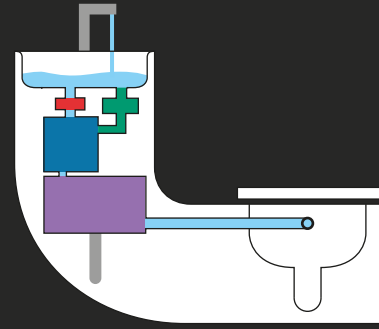

- Tap water is not wasted
- Selective filtration system
- Water treatment system
- Treatment tank
- Cistern

Perfect pair

An exciting new bathroom solution that blends sustainability and sophistication, the Washbasin + Watercloset is superior in both functionality and aesthetic. This progressive new pairing blends both washbasin and toilet in a single, functional, sophisticated piece.

Reduce and reuse

Roca's new 'water reuse' technology filters wastewater from the basin and reuses it in the discharge of the cistern, reducing water usage for greater sustainability.

Save space and water

The two-in-one solution means a reduced footprint, both for your bathroom and the environment. The sleek unit can be installed in powder rooms for smooth operation and space saving.