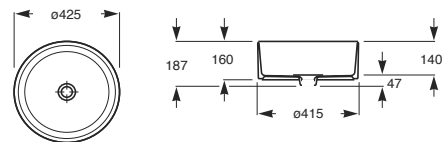

Virginia Round Vessel Basin 425