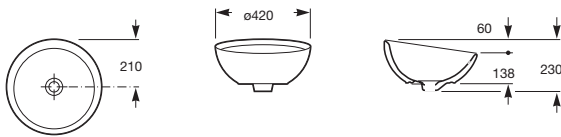

Bol

Bol Vessel Basin 420