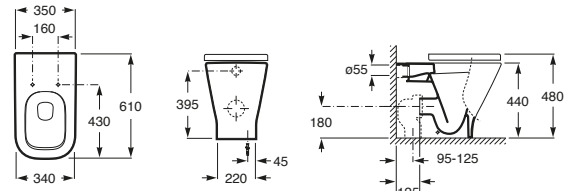

The Gap Back to Wall Comfort Height Pan