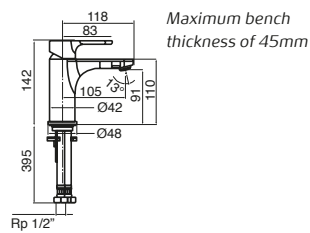

L20 Basin Mixer