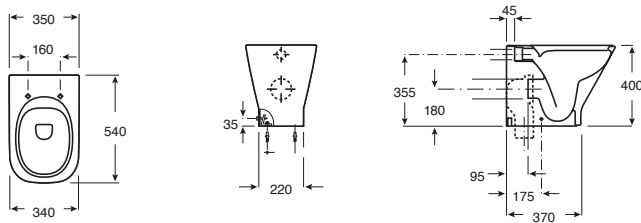

The Gap Rimless Back to Wall Pan