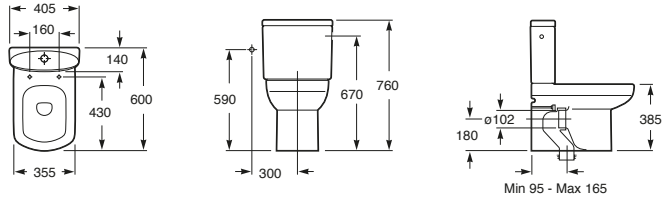

DSC

DSC Back to Wall Toilet Suite