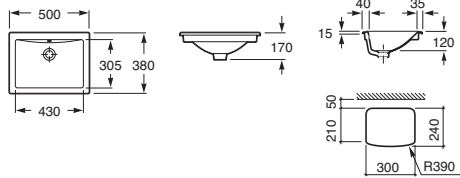

Diverta Inset Basin 500