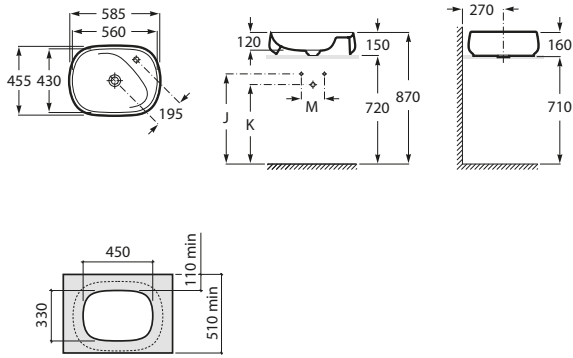

Beyond Semi Inset Basin 560