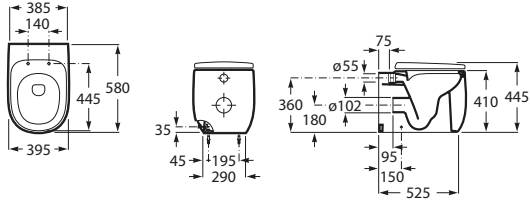

W+W

W+W Integrated Wash Basin

Meridian IN-TANK

Meridian IN-TANK Back to Wall Pan

Meridian IN-TANK Wall Hung Pan - L Support

Meridian IN-TANK Wall Hung Pan - I Support

Beyond

Beyond Rimless Back to Wall Pan