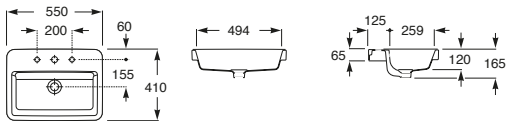

The Gap Semi Inset Basin 550