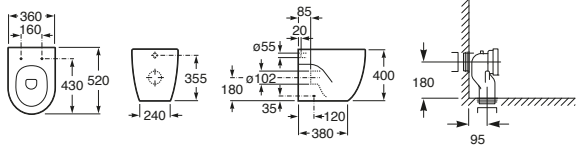

Meridian

Meridian Back to Wall Pan