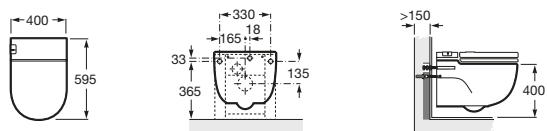

W+W

W+W Integrated Wash Basin

Meridian IN-TANK

Meridian IN-TANK Back to Wall Pan

Meridian IN-TANK Wall Hung Pan - L Support

Meridian IN-TANK Wall Hung Pan - I Support

Beyond

Beyond Rimless Back to Wall Pan