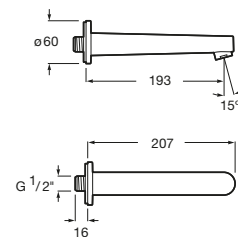

L20 Basin Mixer

L20 Shower Mixer

L20 Shower Mixer with Diverter

L20 Wall Bath Outlet

L20 Sink Mixer

Bathroom Happiness

Visit any one of our 300 showrooms around Australia for all the latest products, concepts and inspiration to make your bathroom whatever you want it to be. And for the ultimate bathroom experience, go to one of our bathroom life™ stores where you will find the biggest range of leading Australian and international brands.