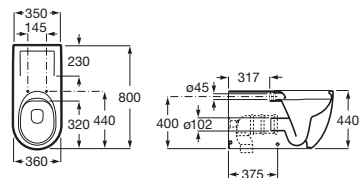

Meridian Care Rimless Back to Wall Comfort Height Pan

S trap set out: 220-270mm