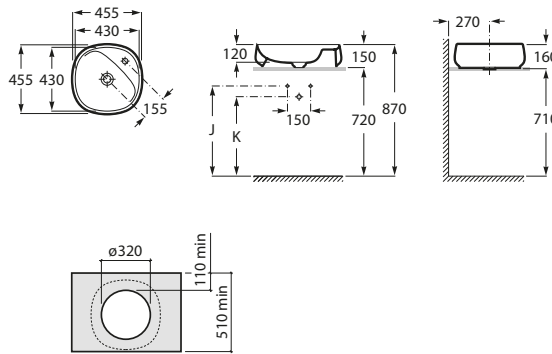

Beyond Rimless Wall Hung Rimless Pan

Beyond Semi Inset Basin 560

Beyond Semi Inset Basin 430

Beyond Counter Basin 560

Beyond Counter Basin 430

Beyond Semi Totem Wall Hung Basin

In-Wash[®] Inspira Smart Toilet