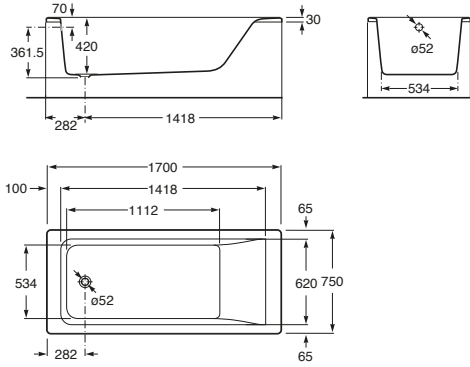

Easy

Easy Inset Bath