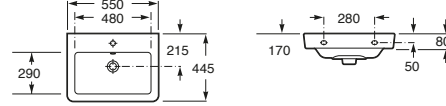

Easy Semi Inset Basin 550