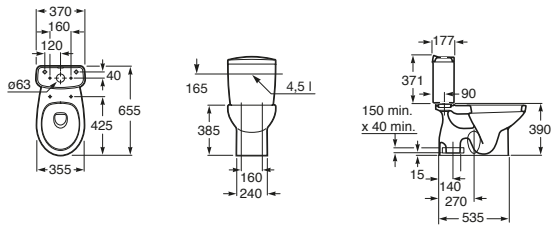

Debba Wall Basin 400

Debba Wall Basin 500

Debba Semi Inset Basin 500

Debba Semi Recessed Basin 520

Debba Semi Pedestal to suit Debba Wall Basin 500

Victoria

Victoria Close Coupled Toilet Suite - S Trap

Victoria Wall Basin 520