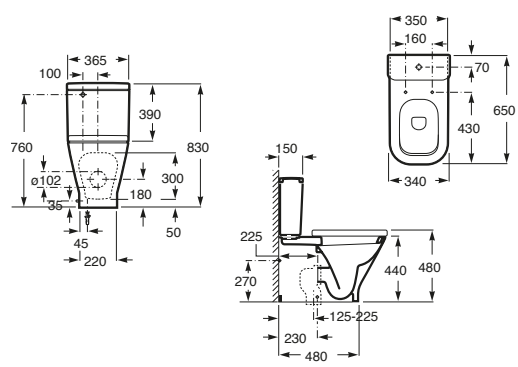

The Gap Close Coupled Back to Wall Comfort Height Back Inlet Toilet Suite