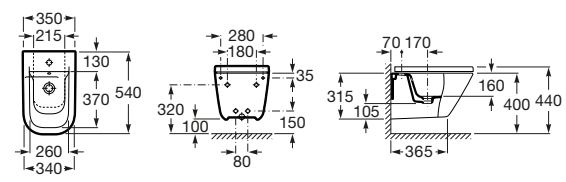

The Gap

The Gap Back to Wall Pan

The Gap Wall Hung Pan

The Gap Back to Wall Bidette

The Gap Wall Hung Bidette

The Gap Urinal

S trap set out: 220-270mm
(See Meridian CCBTW Suite at top of page for guidance)

The Gap Semi Inset Basin 400