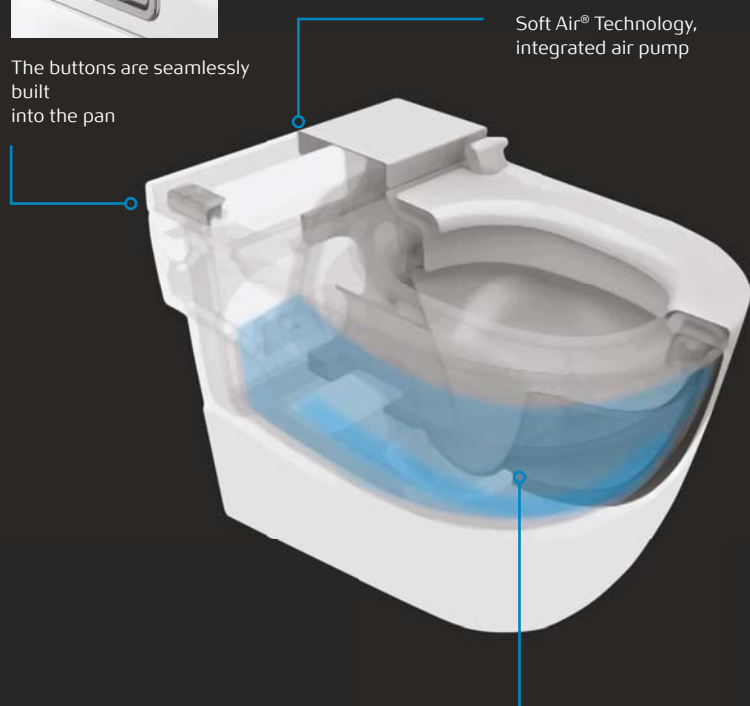

Pan, cistern and buttons all-in-one

Offering a sleek silhouette with buttons and cistern incorporated into the pan itself, the world-first Meridian In-Tank revolutionises the humble toilet. Modern, minimal and classic, the slimline suite is a stylish addition to any bathroom.

Flexibility and freedom

The Meridian In-Tank offers the freedom of greater design possibilities, without the need for a concealed cistern. The all-in-one compact solution means that the toilet can be installed in a greater variety of spaces with ease.

Fluidmaster Soft Air® Technology

Developed in conjunction with Fluidmaster for Roca, Soft Air® Technology is a special process, which comprises an air injection system in the cistern to optimise water flow. This clever feature ensures an effective and quieter flush while still being water efficient.

The buttons are seamlessly built into the pan

Soft Air® Technology, integrated air pump

9 litre tank is integrated into the pan (compared to a conventional 6 litre cistern)

Meridian IN-TANK
Wall Hung Pan