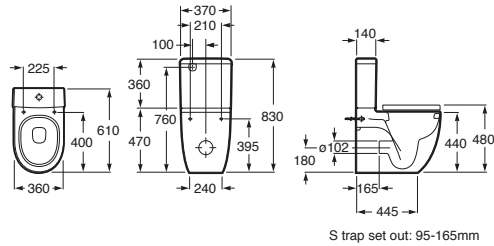

Meridian

Meridian Close Coupled Back to Wall Comfort Height Toilet Suite