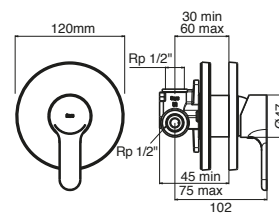

L20 Shower Mixer