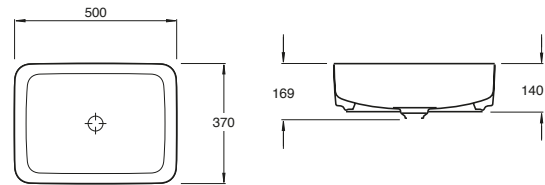

Inspira Square Vessel Basin 500