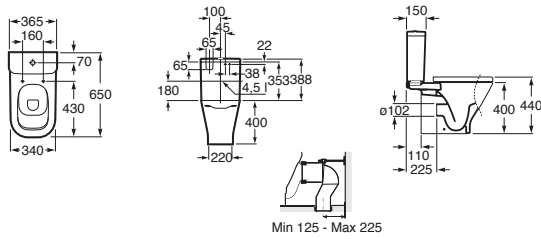

The Gap

The Gap Close Coupled Back to Wall Toilet Suite