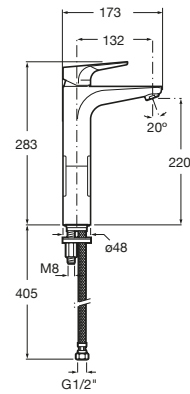

Atlas Extended Basin Mixer