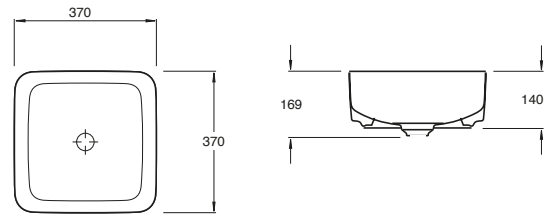

Inspira Square Vessel Basin 370