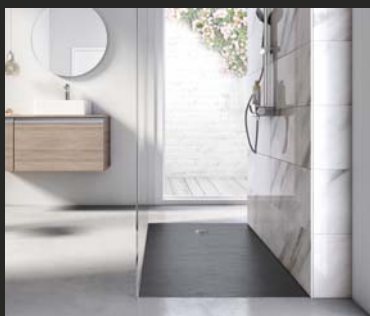

Seamless Integration

Heightening the connection between aesthetics and the senses, Roca's revolutionary Cyprus Stonex® Shower Floors offer a unique texturised finish, which feels warm and natural underfoot whilst seamlessly integrating with the bathroom floor.