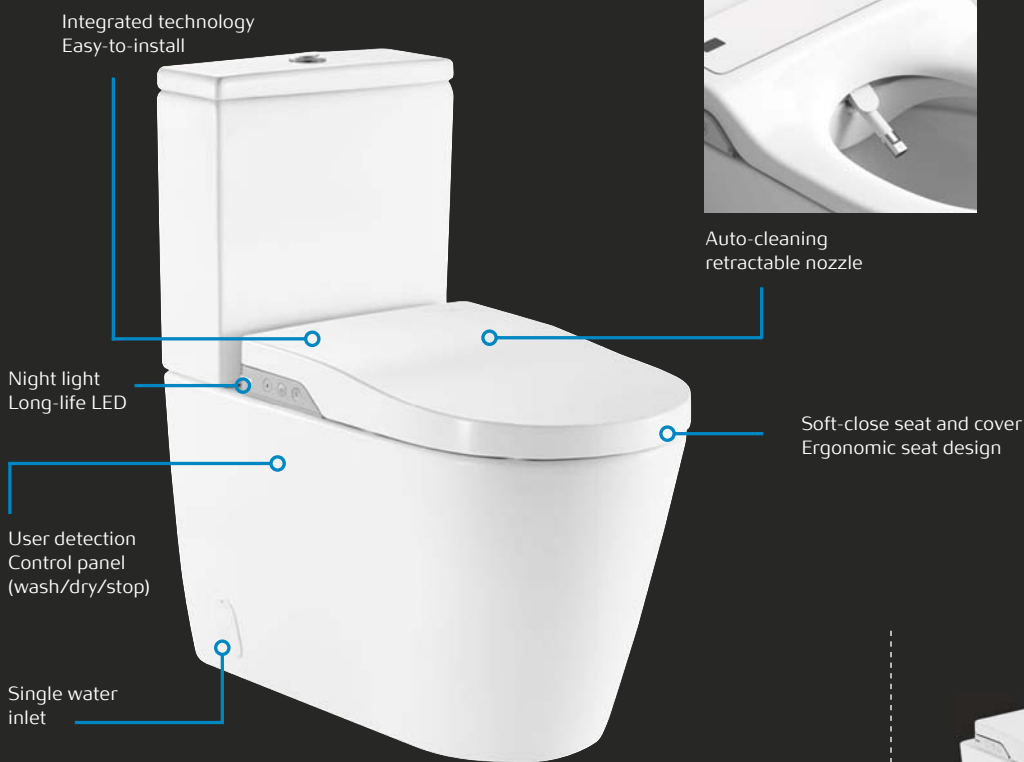

Meridian IN-TANK
Back to Wall Pan

Smart choice For everyone

In-Wash® Inspira Close Coupled
Back to Wall Smart Toilet

Welcome, Smart Toilets

The In-Wash® Inspira Collection is the perfect solution for your daily hygiene. Uncomplicated and straight forward. Its remote control is absolutely intuitive and anyone can easily customise its settings through the simple interface.