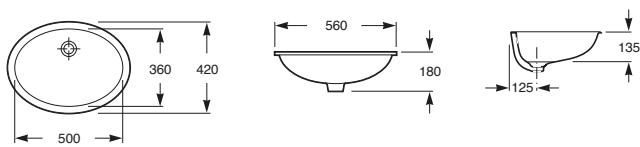

Berna

Berna Undercounter Basin 560