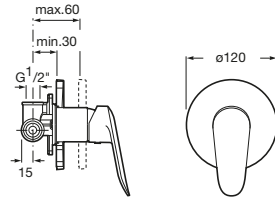

Logica-N Shower Mixer