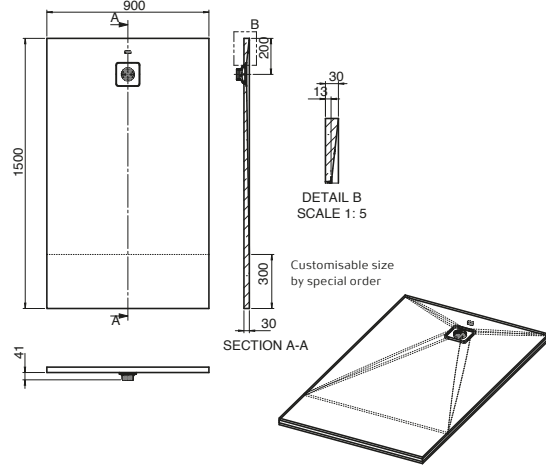

Cyprus STONEX®

Cyprus Stonex® Shower Floor 1000x1000mm

Cyprus Stonex® Shower Floor 900x1500mm

Meridian

Meridian Back to Wall Comfort Height Pan

Meridian Wall Hung Pan