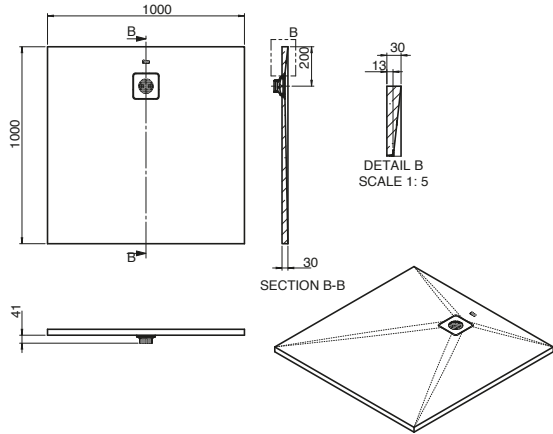

Inspira Undercounter Basin 560

Inspira Undercounter Basin 455

Inspira Freestanding Bath

Cyprus STONEX®

Cyprus Stonex® Shower Floor 900x900mm

Cyprus Stonex® Shower Floor 1200x900mm

Cyprus STONEX[®]

Cyprus Stonex[®] Shower Floor 1000x1000mm