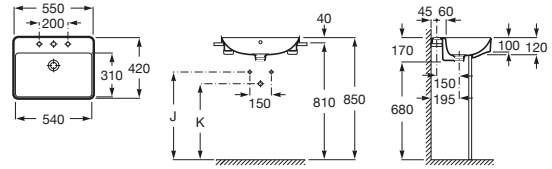

Inspira Undercounter Basin 560

Inspira Undercounter Basin 455

Inspira Freestanding Bath

Cyprus STONEX®

Cyprus Stonex® Shower Floor 900x900mm

Cyprus Stonex® Shower Floor 1200x900mm

Cyprus STONEX[®]

Cyprus Stonex[®] Shower Floor 1000x1000mm