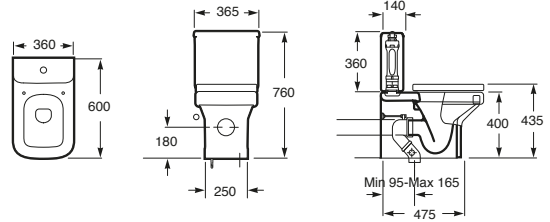

Meridian Wall Basin Side Towel Rail

Dama-N

Dama-N Close Coupled Back to Wall Toilet Suite - Back Inlet

Dama-N Close Coupled Back to Wall Toilet Suite - Bottom Inlet

Dama-N Back to Wall Pan

Dama-N Wall Hung Pan