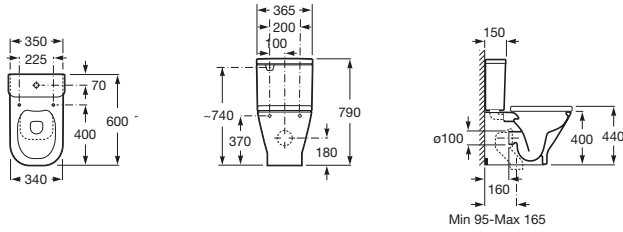

Meridian Rimless Wall Hung Pan

Meridian Care Rimless Back to Wall Comfort Height Pan

S trap set out: 220-270mm

The Gap Rimless

The Gap Rimless Close Coupled Back to Wall Back Inlet Toilet Suite

The Gap Rimless Close Coupled Back to Wall Bottom Inlet Toilet Suite