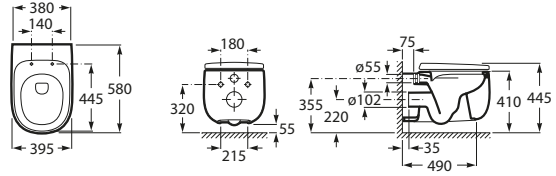

Beyond Rimless Wall Hung Rimless Pan