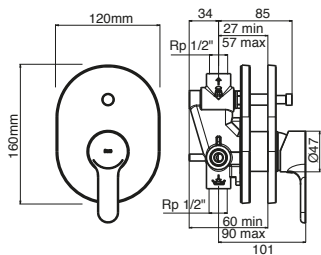

L20 Basin Mixer

L20 Shower Mixer

L20 Shower Mixer with Diverter

L20 Wall Bath Outlet

L20 Sink Mixer

Bathroom Happiness

Visit any one of our 300 showrooms around Australia for all the latest products, concepts and inspiration to make your bathroom whatever you want it to be. And for the ultimate bathroom experience, go to one of our bathroom life™ stores where you will find the biggest range of leading Australian and international brands.