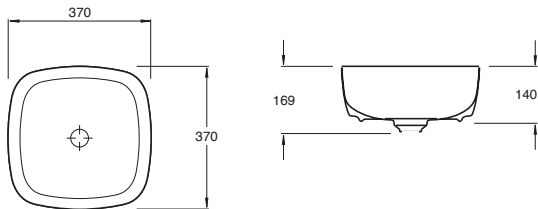

Inspira Soft Vessel Basin 370