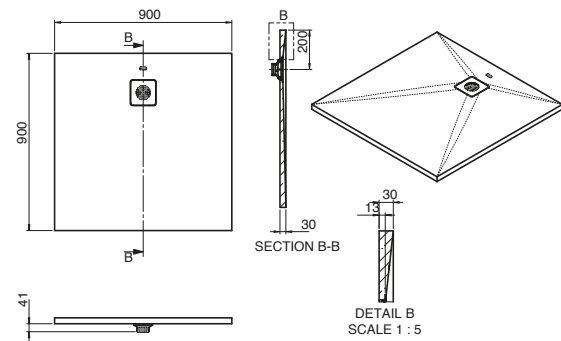

Inspira Undercounter Basin 560

Inspira Undercounter Basin 455

Inspira Freestanding Bath

Cyprus STONEX®

Cyprus Stonex® Shower Floor 900x900mm

Cyprus Stonex® Shower Floor 1200x900mm

Cyprus STONEX[®]

Cyprus Stonex[®] Shower Floor 1000x1000mm