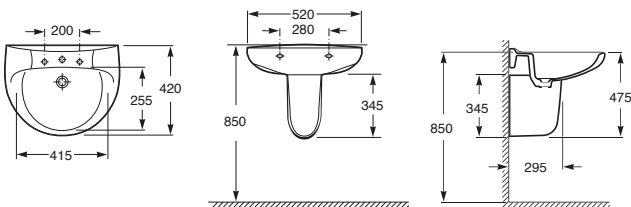

Victoria Close Coupled Toilet Suite - P Trap

Victoria Semi Recessed Basin 510

Victoria Wall Basin with Pedestal 520

Victoria Wall Basin with Semi Pedestal 520

Diverta

Diverta Wall/Counter Basin 470

Diverta Wall/Counter Basin 750