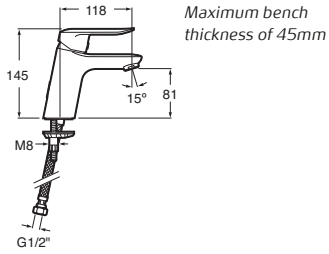

Logica-N

Logica-N Basin Mixer