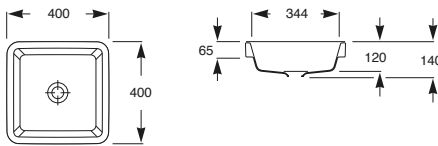

The Gap

The Gap Back to Wall Pan

The Gap Wall Hung Pan

The Gap Back to Wall Bidette

The Gap Wall Hung Bidette

The Gap Urinal

S trap set out: 220-270mm
(See Meridian CCBTW Suite at top of page for guidance)

The Gap Semi Inset Basin 400