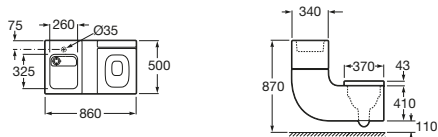

W+W

W+W Integrated Wash Basin