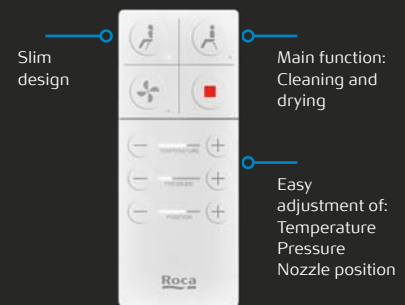

Slim design

Main function: Cleaning and drying

Easy adjustment of: Temperature Pressure Nozzle position

An all-in-one solution

In a world first, the Meridian In-Tank integrates the cistern and buttons into the pan itself, eliminating bulk and ensuring a pure minimal aesthetic.