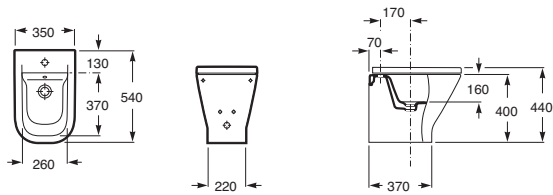

The Gap

The Gap Back to Wall Pan

The Gap Wall Hung Pan

The Gap Back to Wall Bidette

The Gap Wall Hung Bidette

The Gap Urinal

S trap set out: 220-270mm
(See Meridian CCBTW Suite at top of page for guidance)

The Gap Semi Inset Basin 400