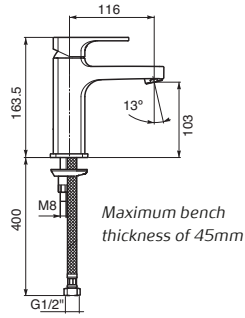

Escuadra Basin Mixer