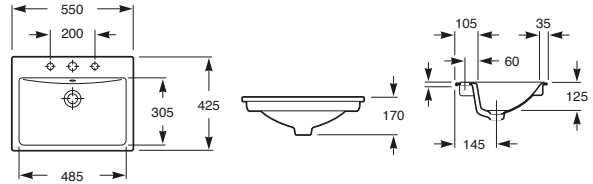

Diverta Inset Basin 550