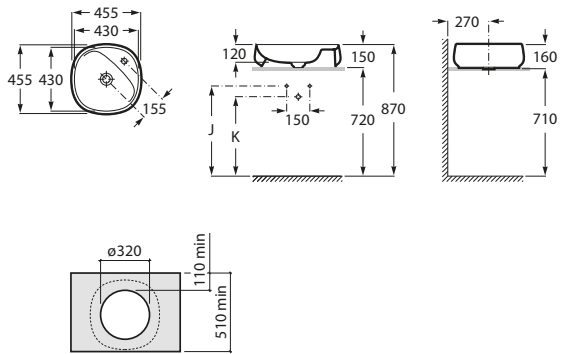

Beyond Rimless Wall Hung Rimless Pan

Beyond Semi Inset Basin 560

Beyond Semi Inset Basin 430

Beyond Counter Basin 560

Beyond Counter Basin 430

Beyond Semi Totem Wall Hung Basin

In-Wash[®] Inspira Smart Toilet