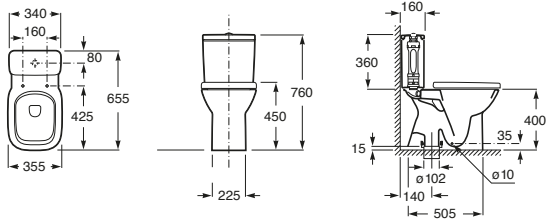

Debba

Debba Close Coupled Toilet Suite - S Trap