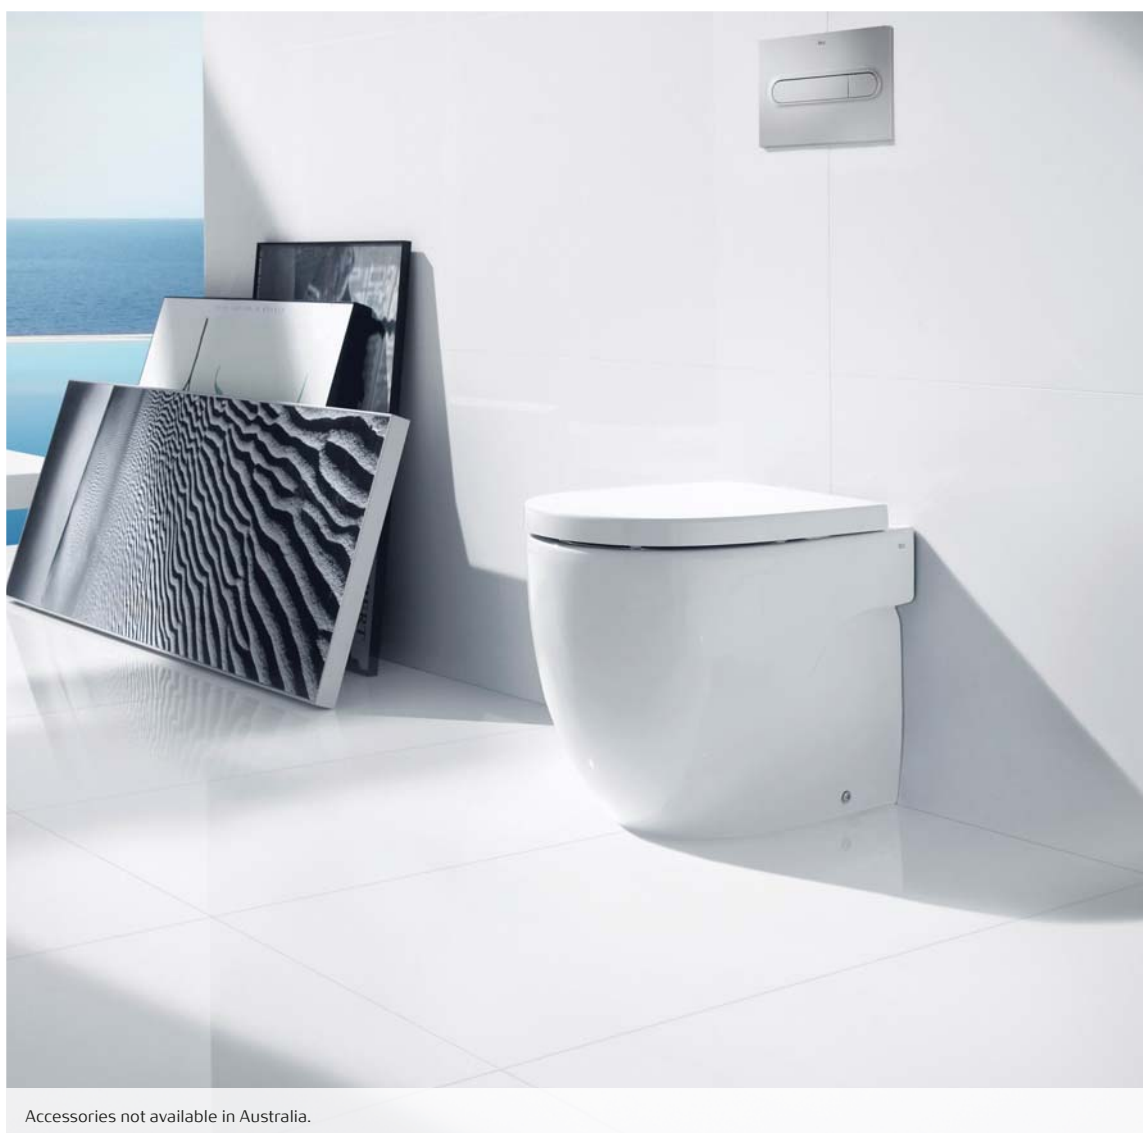

Accessories not available in Australia.