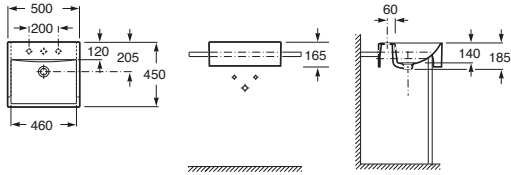

Diverta Semi Recessed Basin 500