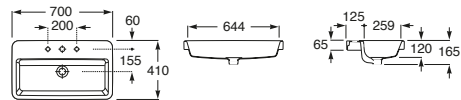

The Gap Semi Inset Basin 700