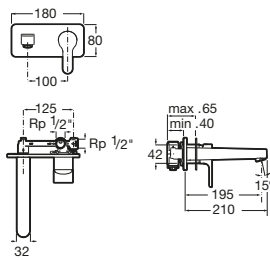

L20 Basin Mixer

L20 Shower Mixer

L20 Shower Mixer with Diverter

L20 Wall Bath Outlet

L20 Sink Mixer

Bathroom Happiness

Visit any one of our 300 showrooms around Australia for all the latest products, concepts and inspiration to make your bathroom whatever you want it to be. And for the ultimate bathroom experience, go to one of our bathroom life™ stores where you will find the biggest range of leading Australian and international brands.