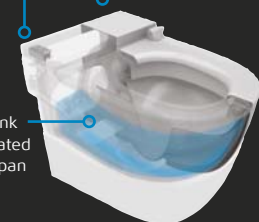

The buttons are seamlessly built into the pan

Soft Air® Technology, integrated air pump

9 litre tank is integrated into the pan