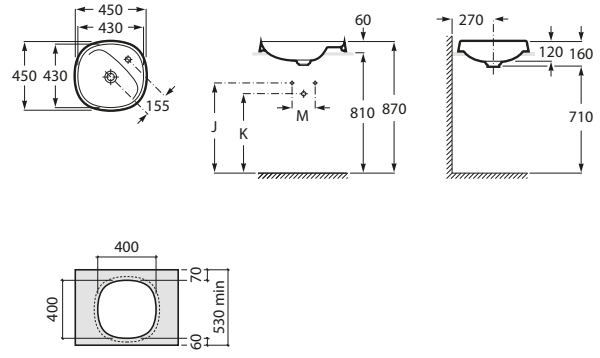

Beyond Semi Inset Basin 430