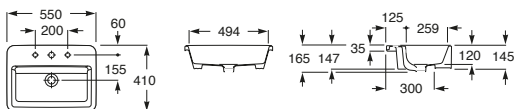

The Gap Semi Recessed Basin 550