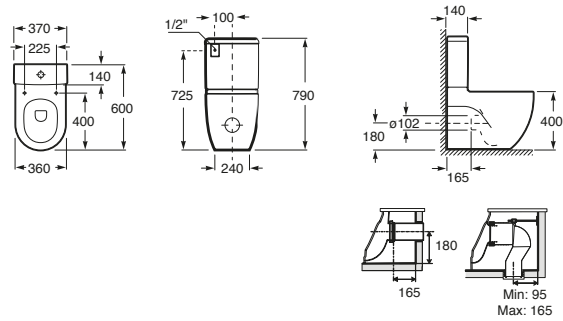

Cyprus Stonex[®] Shower Floor 900x1500mm

Meridian

Meridian Close Coupled Back to Wall Comfort Height Toilet Suite

Meridian Back to Wall Comfort Height Pan

Meridian Close Coupled Back to Wall Toilet Suite

Meridian Wall Hung Pan