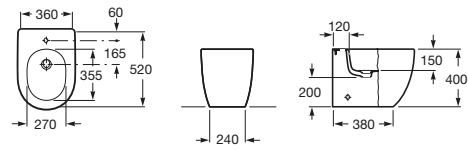

Meridian Back to Wall Bidette