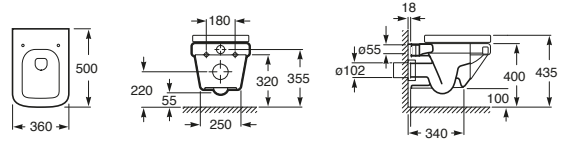

Meridian Wall Basin Side Towel Rail

Dama-N

Dama-N Close Coupled Back to Wall Toilet Suite - Back Inlet

Dama-N Close Coupled Back to Wall Toilet Suite - Bottom Inlet

Dama-N Back to Wall Pan

Dama-N Wall Hung Pan