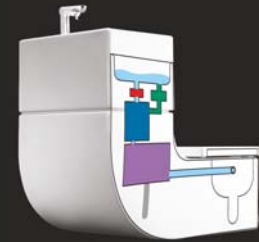

World Leading Technology

A sustainable and compact duo

The Washbasin + Watercloset is a revolutionary combination that brings sustainability and style to both the basin and toilet in a single piece.

- Tap water is not wasted
- Selective filtration system
- Water treatment system
- Treatment tank
- Cistern