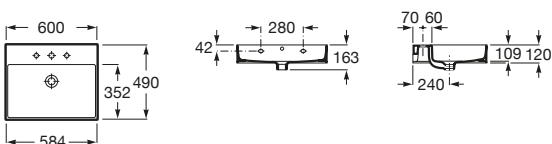

Inspira Wall Basin 600