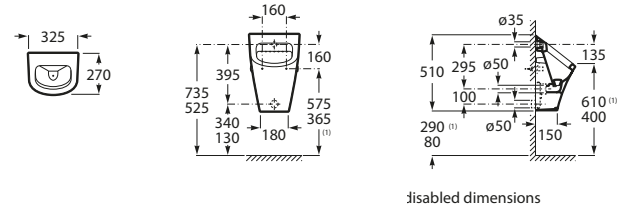

The Gap

The Gap Back to Wall Pan

The Gap Wall Hung Pan

The Gap Back to Wall Bidette

The Gap Wall Hung Bidette

The Gap Urinal

S trap set out: 220-270mm
(See Meridian CCBTW Suite at top of page for guidance)

The Gap Semi Inset Basin 400