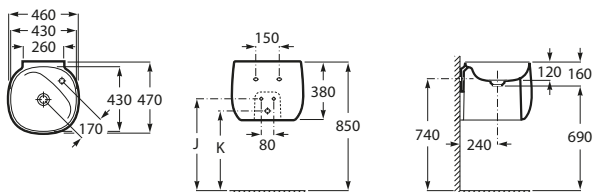

Beyond Rimless Wall Hung Rimless Pan

Beyond Semi Inset Basin 560

Beyond Semi Inset Basin 430

Beyond Counter Basin 560

Beyond Counter Basin 430

Beyond Semi Totem Wall Hung Basin

In-Wash[®] Inspira Smart Toilet