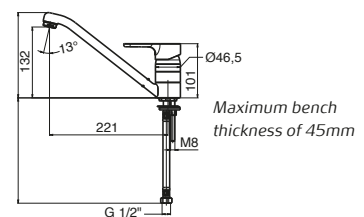

L20 Basin Mixer

L20 Shower Mixer

L20 Shower Mixer with Diverter

L20 Wall Bath Outlet

L20 Sink Mixer

Bathroom Happiness

Visit any one of our 300 showrooms around Australia for all the latest products, concepts and inspiration to make your bathroom whatever you want it to be. And for the ultimate bathroom experience, go to one of our bathroom life™ stores where you will find the biggest range of leading Australian and international brands.