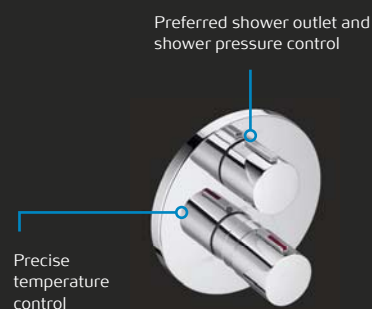

A personalised showering experience

Roca's thermostatic mixers ensure water flows at a constant temperature, preventing risk of scalding and allowing for a reliable, uninterrupted showering experience.