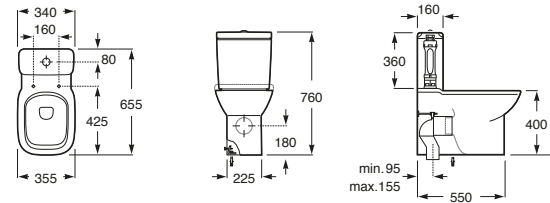

Debba Back to Wall Suite - Bottom Inlet