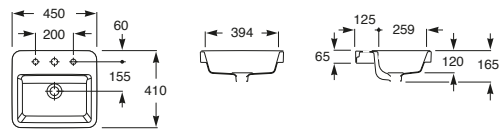

The Gap Semi Inset Basin 450