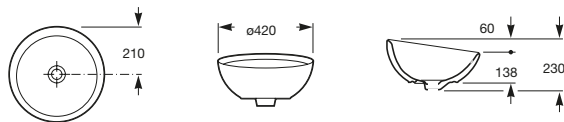

Bol

Bol Vessel Basin 420