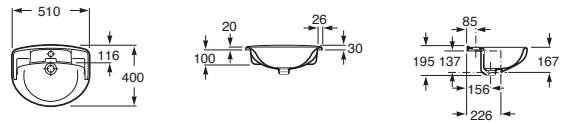

Victoria Semi Recessed Basin 510