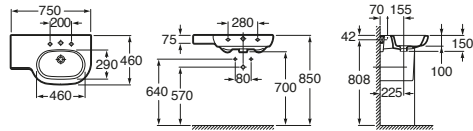

Meridian Back to Wall Bidette

Meridian

Meridian Wall Hung Bidette 480

Meridian Wall Hung Bidette 560

Meridian Wall Basin Left Hand Bowl 750

Meridian Wall Basin Right Hand Bowl 750

Meridian Wall Basin Side Towel Rail