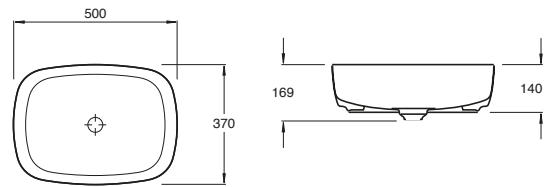

**Meridian Care Rimless Back to Wall
Comfort Height Pan**

S trap set out: 220-270mm

Inspira Round Rimless

**Inspira Round Rimless Back to Wall
Close Coupled Toilet Suite**

Inspira Round Rimless Back to Wall Pan

Inspira Round Rimless Wall Hung Pan

Inspira

Inspira Round Vessel Basin 370

Inspira Round Semi Inset Basin 370

Inspira Soft Vessel Basin 370

Inspira Soft Vessel Basin 500

Inspira Soft Semi Inset Basin 370

Inspira Square Vessel Basin 370