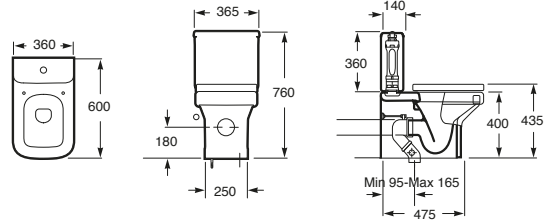

Meridian Semi Pedestal

Dama-N

Dama-N Close Coupled Back to Wall Toilet Suite - Back Inlet

Dama-N Close Coupled Back to Wall Toilet Suite - Bottom Inlet

Dama-N Back to Wall Pan

Dama-N Wall Hung Pan

The Gap

The Gap Close Coupled Back to Wall Toilet Suite