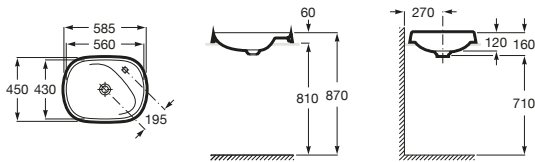

Beyond Semi Inset Basin 585