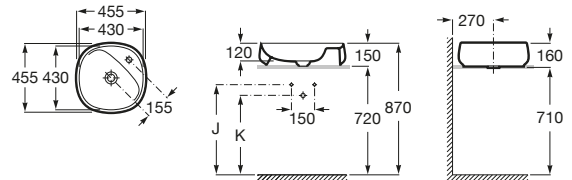

Beyond Counter Basin 455