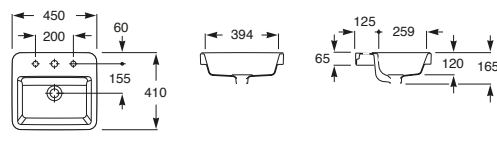

The Gap Semi Inset Basin 450