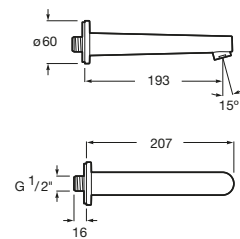

L20 Wall Basin Mixer

L20 Shower Mixer

L20 Shower Mixer with Diverter

L20 Wall Bath Outlet

L20 Sink Mixer

Bathroom Happiness

Visit any one of our 300 showrooms around Australia for all the latest products, concepts and inspiration to make your bathroom whatever you want it to be. And for the ultimate bathroom experience, go to one of our bathroom life™ stores where you will find the biggest range of leading Australian and international brands.