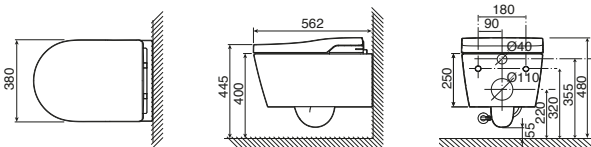

In-Wash® Inspira Wall Hung Smart Toilet