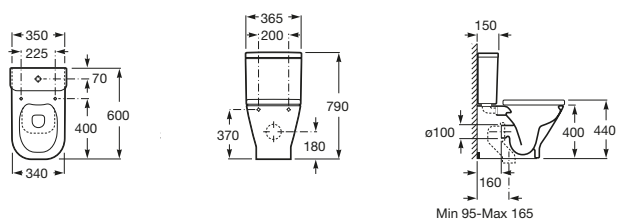

The Gap Rimless Close Coupled Back to Wall Bottom Inlet Toilet Suite