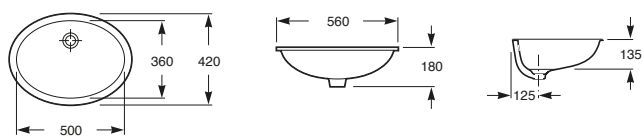

Berna

Berna Undercounter Basin 560