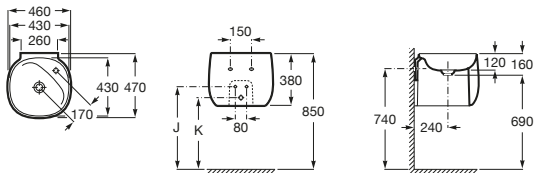

Beyond Semi Totem Wall Hung Basin