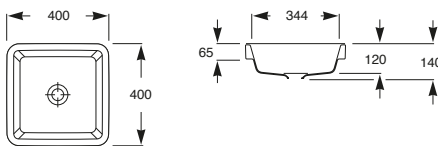

The Gap Wall Hung Pan

The Gap Back to Wall Bidette

The Gap Wall Hung Bidette

The Gap Urinal

S trap set out: 220-270mm
(See Meridian CCBTW Suite at top of page for guidance)

disabled dimensions

The Gap Semi Inset Basin 400