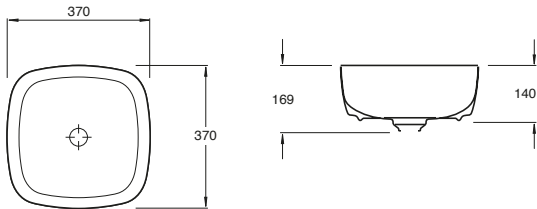

**Meridian Care Rimless Back to Wall
Comfort Height Pan**

S trap set out: 220-270mm

Inspira Round Rimless

**Inspira Round Rimless Back to Wall
Close Coupled Toilet Suite**

Inspira Round Rimless Back to Wall Pan

Inspira Round Rimless Wall Hung Pan

Inspira

Inspira Round Vessel Basin 370

Inspira Round Semi Inset Basin 370

Inspira Soft Vessel Basin 370

Inspira Soft Vessel Basin 500

Inspira Soft Semi Inset Basin 370

Inspira Square Vessel Basin 370