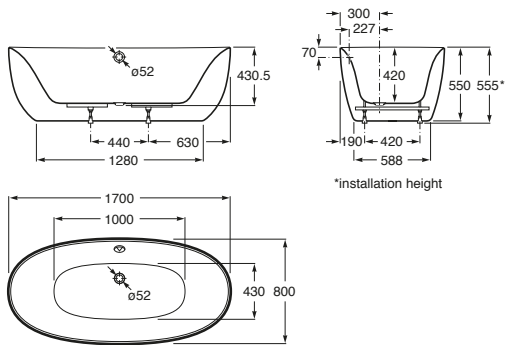

Diverta Semi Recessed Basin 500

Diverta Inset Basin 500

Diverta Undercounter Basin 500

Virginia

Virginia Freestanding Bath

Virginia Oval Semi Inset Basin 635

Virginia Round Vessel Basin 425

Easy

Easy Inset Bath

Easy Semi Inset Basin 550

Easy Semi Recessed Basin 484

Duo Plus

Duo Plus Oval Freestanding Bath

Duo Plus Inset Bath

Duo Plus Oval Inset Bath

Lun Plus