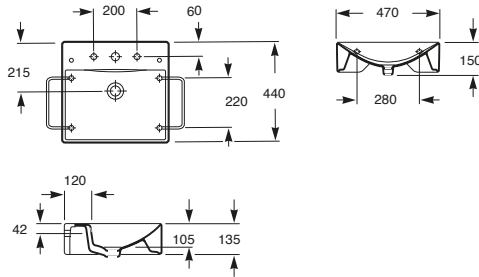

Debba Wall Basin 400

Debba Wall Basin 500

Debba Semi Inset Basin 500

Debba Semi Recessed Basin 520

Debba Semi Pedestal to suit Debba Wall Basin 500

Victoria

Victoria Close Coupled Toilet Suite - S Trap

Victoria Close Coupled Toilet Suite - P Trap

Victoria Wall Basin 520

Victoria Semi Recessed Basin 510

Victoria Wall Basin with Pedestal 520

Victoria Wall Basin with Semi Pedestal 520

Diverta

Diverta Wall/Counter Basin 470

Diverta Wall/Counter Basin 750