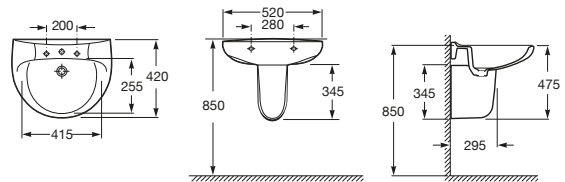

Debba Wall Basin 400

Debba Wall Basin 500

Debba Semi Inset Basin 500

Debba Semi Recessed Basin 520

Debba Semi Pedestal to suit Debba Wall Basin 500

Victoria

Victoria Close Coupled Toilet Suite - S Trap

Victoria Close Coupled Toilet Suite - P Trap

Victoria Wall Basin 520

Victoria Semi Recessed Basin 510

Victoria Wall Basin with Pedestal 520

Victoria Wall Basin with Semi Pedestal 520

Diverta

Diverta Wall/Counter Basin 470

Diverta Wall/Counter Basin 750