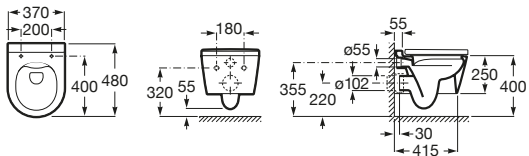

Inspira Round Rimless Wall Hung Pan