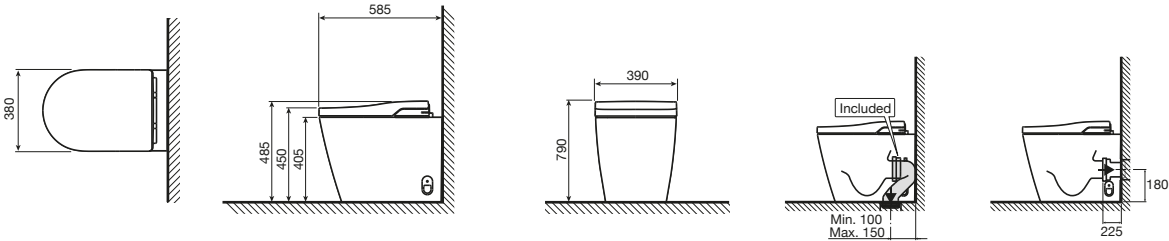

In-Wash® Inspira Back to Wall Smart Toilet