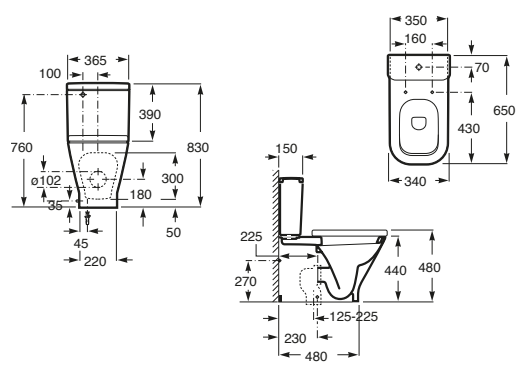

The Gap Close Coupled Back to Wall Comfort Height Back Inlet Toilet Suite