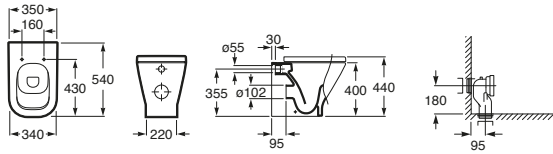

The Gap Wall Hung Pan

The Gap Back to Wall Bidette

The Gap Wall Hung Bidette

The Gap Urinal

S trap set out: 220-270mm
(See Meridian CCBTW Suite at top of page for guidance)

disabled dimensions

The Gap Semi Inset Basin 400