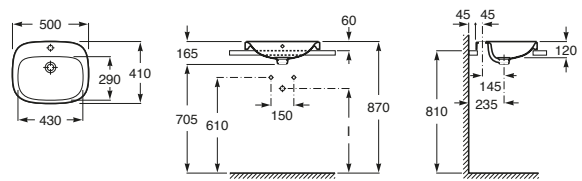

Debba Wall Basin 400

Debba Wall Basin 500

Debba Semi Inset Basin 500

Debba Semi Recessed Basin 520

Debba Semi Pedestal to suit Debba Wall Basin 500

Victoria

Victoria Close Coupled Toilet Suite - S Trap

Victoria Close Coupled Toilet Suite - P Trap