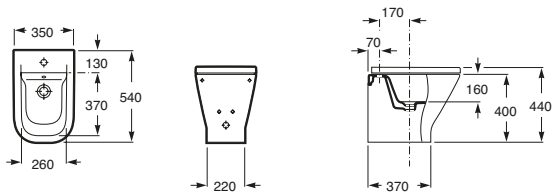

The Gap Back to Wall Comfort Height Pan

The Gap Close Coupled Back to Wall Comfort Height Bottom Inlet Toilet Suite

The Gap Close Coupled Back to Wall Comfort Height Back Inlet Toilet Suite

The Gap

The Gap Back to Wall Pan

The Gap Wall Hung Pan

The Gap Back to Wall Bidette

The Gap Wall Hung Bidette

The Gap Urinal

S trap set out: 220-270mm
(See Meridian CCBTW Suite at top of page for guidance)

disabled dimensions

The Gap Semi Inset Basin 400