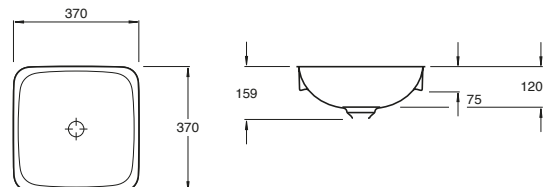

Inspira Square Semi Inset Basin 370