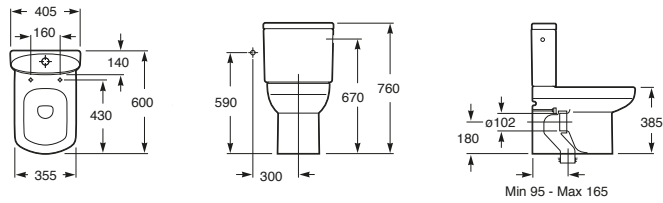

DSC

DSC Back to Wall Toilet Suite