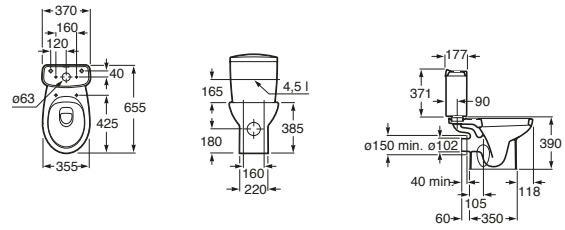

Debba Wall Basin 400

Debba Wall Basin 500

Debba Semi Inset Basin 500

Debba Semi Recessed Basin 520

Debba Semi Pedestal to suit Debba Wall Basin 500

Victoria

Victoria Close Coupled Toilet Suite - S Trap

Victoria Close Coupled Toilet Suite - P Trap