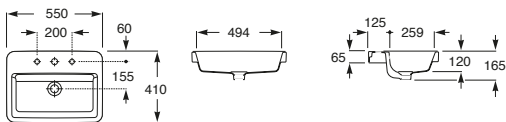

The Gap Semi Inset Basin 550