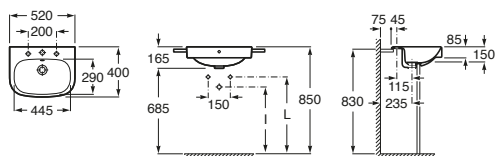

Debba Wall Basin 400

Debba Wall Basin 500

Debba Semi Inset Basin 500

Debba Semi Recessed Basin 520

Debba Semi Pedestal to suit Debba Wall Basin 500

Victoria

Victoria Close Coupled Toilet Suite - S Trap

Victoria Close Coupled Toilet Suite - P Trap