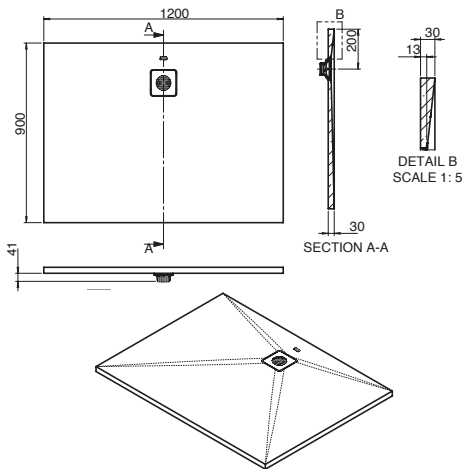

Inspira Undercounter Basin 604

Inspira Freestanding Bath

Cyprus STONEX®

Cyprus STONEX® Shower Floor 900x900mm

Cyprus STONEX® Shower Floor 1000x1000mm

Cyprus STONEX® Shower Floor 1200x900mm

Cyprus STONEX® Shower Floor 900x1500mm