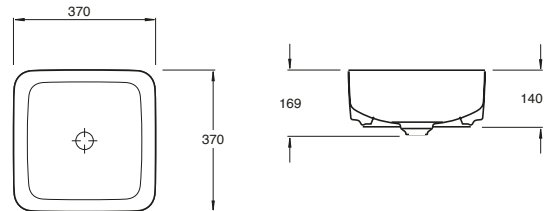

Inspira Square Vessel Basin 370