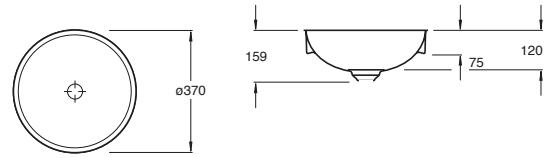

**Meridian Care Rimless Back to Wall
Comfort Height Pan**

S trap set out: 220-270mm

Inspira Round Rimless

**Inspira Round Rimless Back to Wall
Close Coupled Toilet Suite**

Inspira Round Rimless Back to Wall Pan

Inspira Round Rimless Wall Hung Pan

Inspira

Inspira Round Vessel Basin 370

Inspira Round Semi Inset Basin 370

Inspira Soft Vessel Basin 370

Inspira Soft Vessel Basin 500

Inspira Soft Semi Inset Basin 370

Inspira Square Vessel Basin 370