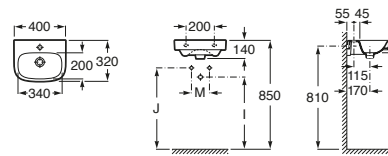

Debba Wall Basin 400

Debba Wall Basin 500

Debba Semi Inset Basin 500

Debba Semi Recessed Basin 520

Debba Semi Pedestal to suit Debba Wall Basin 500

Victoria

Victoria Close Coupled Toilet Suite - S Trap

Victoria Close Coupled Toilet Suite - P Trap