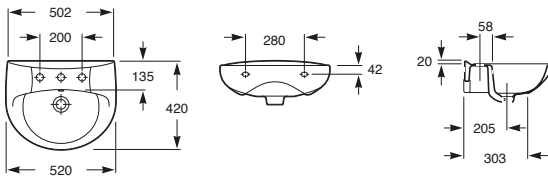

Victoria Wall Basin 520