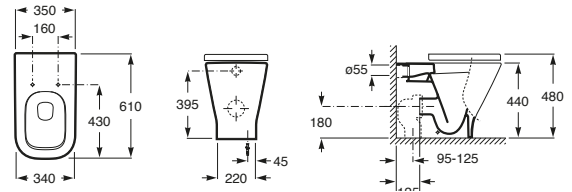

The Gap Back to Wall Comfort Height Pan