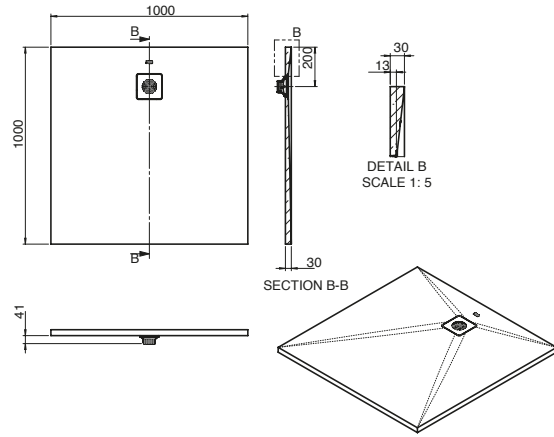

Inspira Undercounter Basin 604

Inspira Freestanding Bath

Cyprus STONEX®

Cyprus STONEX® Shower Floor 900x900mm

Cyprus STONEX® Shower Floor 1000x1000mm

Cyprus STONEX® Shower Floor 1200x900mm

Cyprus STONEX® Shower Floor 900x1500mm