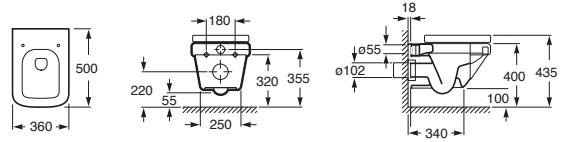

Meridian Semi Pedestal

Dama-N

Dama-N Close Coupled Back to Wall Toilet Suite - Back Inlet

Dama-N Close Coupled Back to Wall Toilet Suite - Bottom Inlet

Dama-N Back to Wall Pan

Dama-N Wall Hung Pan

The Gap

The Gap Close Coupled Back to Wall Toilet Suite