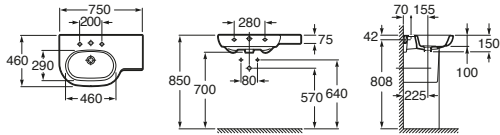

Meridian Back to Wall Bidette

Meridian

Meridian Wall Hung Bidette 480

Meridian Wall Hung Bidette 560

Meridian Wall Basin Left Hand Bowl 750

Meridian Wall Basin Right Hand Bowl 750

Meridian Wall Basin Side Towel Rail