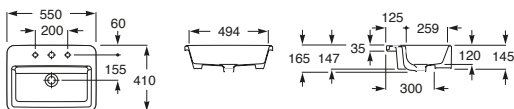

The Gap Semi Recessed Basin 550