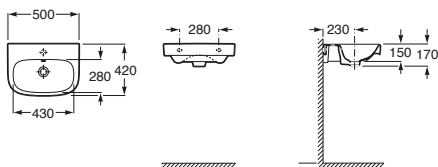

Debba Wall Basin 400

Debba Wall Basin 500

Debba Semi Inset Basin 500

Debba Semi Recessed Basin 520

Debba Semi Pedestal to suit Debba Wall Basin 500

Victoria

Victoria Close Coupled Toilet Suite - S Trap

Victoria Close Coupled Toilet Suite - P Trap