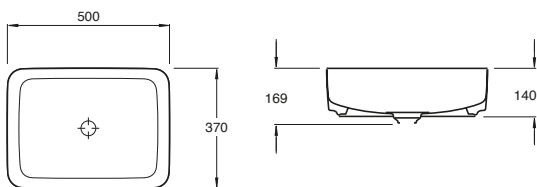

Inspira Square Vessel Basin 500