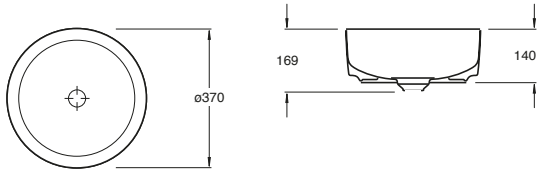

Inspira

Inspira Round Vessel Basin 370