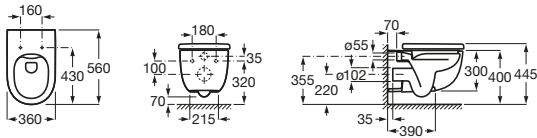

Beyond Counter Basin 585

Beyond Counter Basin 455

Beyond Semi Totem Wall Hung Basin

Meridian Rimless

**Meridian Rimless Close Coupled
Back to Wall Toilet Suite**

Meridian Rimless Back to Wall Pan

Meridian Rimless Wall Hung Pan

**Meridian Care Rimless Back to Wall
Comfort Height Pan**

S trap set out: 220-270mm

Inspira Round Rimless

**Inspira Round Rimless Back to Wall
Close Coupled Toilet Suite**

Inspira Round Rimless Back to Wall Pan