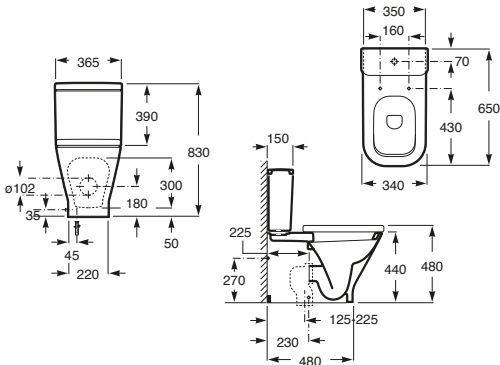

The Gap Close Coupled Back to Wall Comfort Height Bottom Inlet Toilet Suite