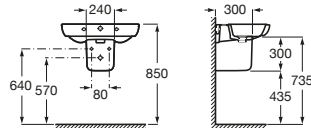

Meridian Semi Pedestal