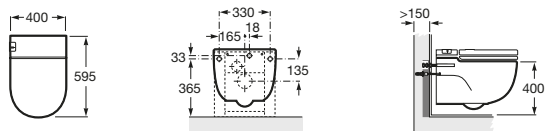

Meridian IN-TANK

Meridian IN-TANK Back to Wall Pan

Meridian IN-TANK Wall Hung Pan - L Support

Meridian IN-TANK Wall Hung Pan - I Support

In-Wash[®] Inspira Smart Toilet

In-Wash[®] Inspira Close Coupled Back to Wall Smart Toilet