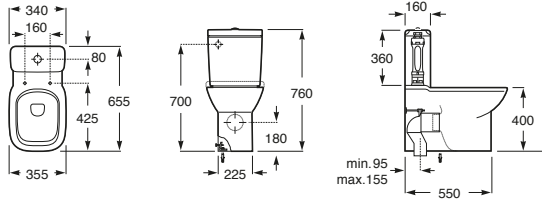

Debba

Debba Back to Wall Suite - Back Inlet