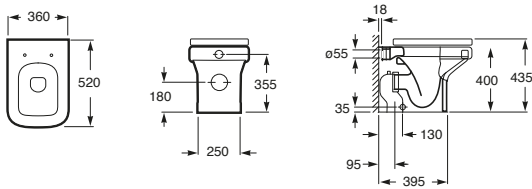

Meridian Semi Pedestal

Dama-N

Dama-N Close Coupled Back to Wall Toilet Suite - Back Inlet

Dama-N Close Coupled Back to Wall Toilet Suite - Bottom Inlet

Dama-N Back to Wall Pan

Dama-N Wall Hung Pan

The Gap

The Gap Close Coupled Back to Wall Toilet Suite