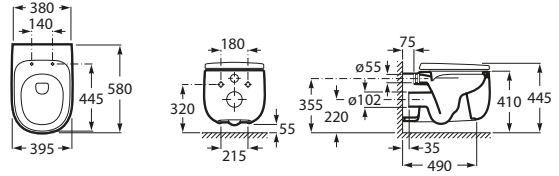

Beyond Rimless Wall Hung Rimless Pan