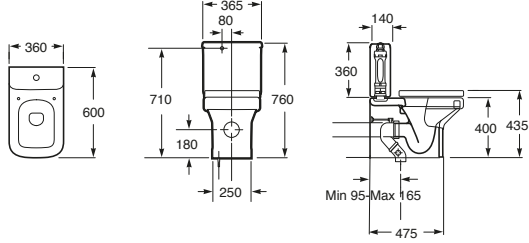

Dama-N

Dama-N Close Coupled Back to Wall Toilet Suite - Back Inlet