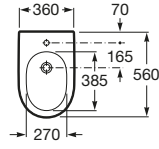

Meridian Back to Wall Bidette

Meridian

Meridian Wall Hung Bidette 480

Meridian Wall Hung Bidette 560

Meridian Wall Basin Left Hand Bowl 750

Meridian Wall Basin Right Hand Bowl 750

Meridian Wall Basin Side Towel Rail