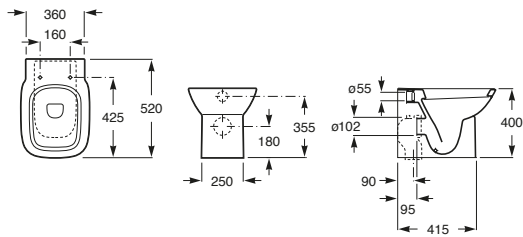

Berna

Berna Undercounter Basin 560

Debba

Debba Back to Wall Suite - Back Inlet

Debba Back to Wall Suite - Bottom Inlet

Debba Close Coupled Toilet Suite - S Trap

Debba Close Coupled Toilet Suite - P Trap

Debba Back to Wall Pan

Debba Wall Basin 400

Debba Wall Basin 500

Debba Semi Inset Basin 500

Debba Semi Recessed Basin 520

Debba Semi Pedestal to suit Debba Wall Basin 500

Victoria

Victoria Close Coupled Toilet Suite - S Trap

Victoria Close Coupled Toilet Suite - P Trap