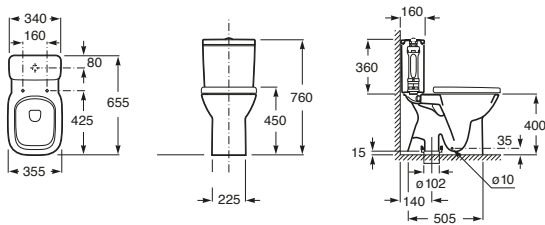

Berna

Berna Undercounter Basin 560

Debba

Debba Back to Wall Suite - Back Inlet

Debba Back to Wall Suite - Bottom Inlet

Debba Close Coupled Toilet Suite - S Trap

Debba Close Coupled Toilet Suite - P Trap

Debba Back to Wall Pan

Debba Wall Basin 400

Debba Wall Basin 500

Debba Semi Inset Basin 500

Debba Semi Recessed Basin 520

Debba Semi Pedestal to suit Debba Wall Basin 500

Victoria

Victoria Close Coupled Toilet Suite - S Trap

Victoria Close Coupled Toilet Suite - P Trap