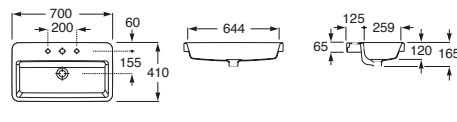

The Gap Semi Inset Basin 700