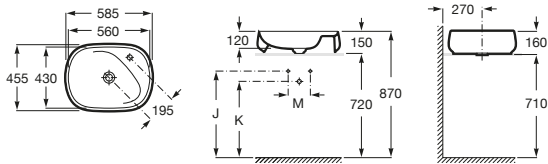

Beyond Counter Basin 585