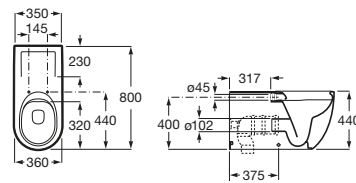

**Meridian Care Rimless Back to Wall
Comfort Height Pan**

S trap set out: 220-270mm

Inspira Round Rimless

**Inspira Round Rimless Back to Wall
Close Coupled Toilet Suite**

Inspira Round Rimless Back to Wall Pan