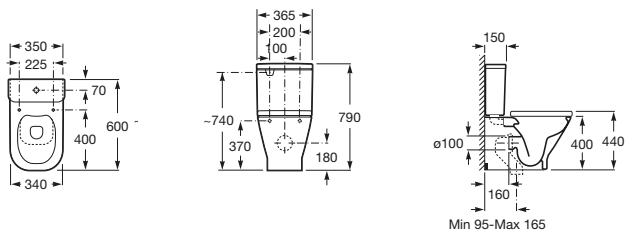

The Gap Rimless

The Gap Rimless Close Coupled Back to Wall Back Inlet Toilet Suite