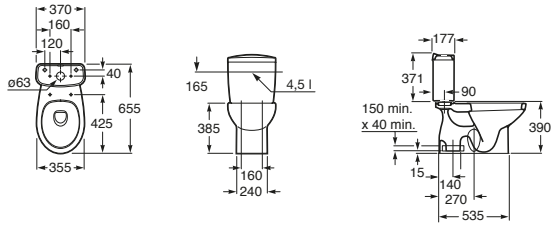

Debba Wall Basin 400

Debba Wall Basin 500

Debba Semi Inset Basin 500

Debba Semi Recessed Basin 520

Debba Semi Pedestal to suit Debba Wall Basin 500

Victoria

Victoria Close Coupled Toilet Suite - S Trap

Victoria Close Coupled Toilet Suite - P Trap