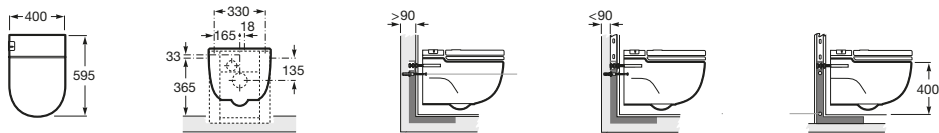

Meridian IN-TANK

Meridian IN-TANK Back to Wall Pan

Meridian IN-TANK Wall Hung Pan - L Support

Meridian IN-TANK Wall Hung Pan - I Support

In-Wash[®] Inspira Smart Toilet

In-Wash[®] Inspira Close Coupled Back to Wall Smart Toilet