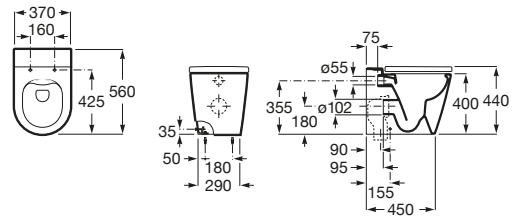

**Meridian Care Rimless Back to Wall
Comfort Height Pan**

S trap set out: 220-270mm

Inspira Round Rimless

**Inspira Round Rimless Back to Wall
Close Coupled Toilet Suite**

Inspira Round Rimless Back to Wall Pan