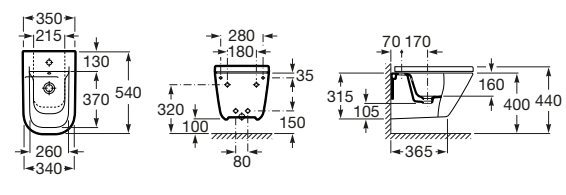

The Gap Wall Hung Pan

The Gap Back to Wall Bidette

The Gap Wall Hung Bidette

The Gap Urinal

S trap set out: 220-270mm
(See Meridian CCBTW Suite at top of page for guidance)

disabled dimensions

The Gap Semi Inset Basin 400