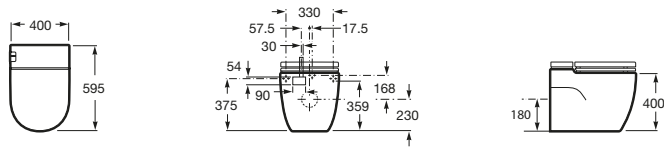

Meridian IN-TANK

Meridian IN-TANK Back to Wall Pan

Meridian IN-TANK Wall Hung Pan - L Support

Meridian IN-TANK Wall Hung Pan - I Support

In-Wash[®] Inspira Smart Toilet

In-Wash[®] Inspira Close Coupled Back to Wall Smart Toilet