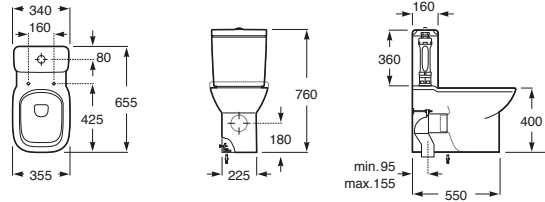

Berna

Berna Undercounter Basin 560

Debba

Debba Back to Wall Suite - Back Inlet

Debba Back to Wall Suite - Bottom Inlet

Debba Close Coupled Toilet Suite - S Trap

Debba Close Coupled Toilet Suite - P Trap

Debba Back to Wall Pan

Debba Wall Basin 400

Debba Wall Basin 500

Debba Semi Inset Basin 500

Debba Semi Recessed Basin 520

Debba Semi Pedestal to suit Debba Wall Basin 500

Victoria

Victoria Close Coupled Toilet Suite - S Trap

Victoria Close Coupled Toilet Suite - P Trap