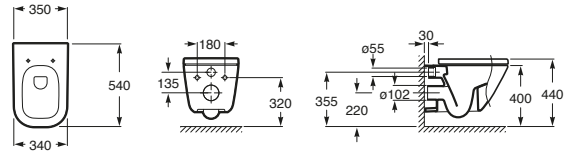

The Gap Wall Hung Pan

The Gap Back to Wall Bidette

The Gap Wall Hung Bidette

The Gap Urinal

S trap set out: 220-270mm
(See Meridian CCBTW Suite at top of page for guidance)

disabled dimensions

The Gap Semi Inset Basin 400