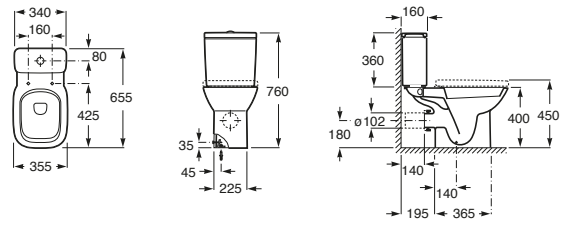

Berna

Berna Undercounter Basin 560

Debba

Debba Back to Wall Suite - Back Inlet

Debba Back to Wall Suite - Bottom Inlet

Debba Close Coupled Toilet Suite - S Trap

Debba Close Coupled Toilet Suite - P Trap

Debba Back to Wall Pan

Debba Wall Basin 400

Debba Wall Basin 500

Debba Semi Inset Basin 500

Debba Semi Recessed Basin 520

Debba Semi Pedestal to suit Debba Wall Basin 500

Victoria

Victoria Close Coupled Toilet Suite - S Trap

Victoria Close Coupled Toilet Suite - P Trap