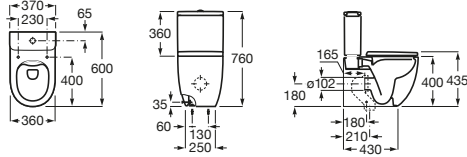

Meridian Rimless

**Meridian Rimless Close Coupled
Back to Wall Toilet Suite**