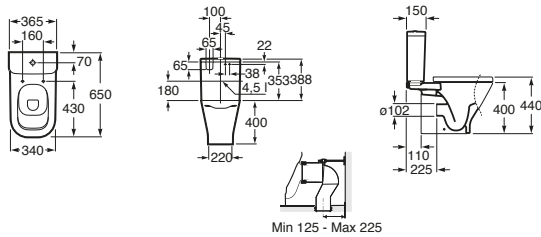

Meridian Semi Pedestal

Dama-N

Dama-N Close Coupled Back to Wall Toilet Suite - Back Inlet

Dama-N Close Coupled Back to Wall Toilet Suite - Bottom Inlet

Dama-N Back to Wall Pan

Dama-N Wall Hung Pan

The Gap

The Gap Close Coupled Back to Wall Toilet Suite