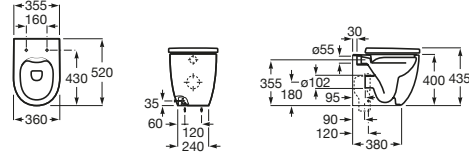

Meridian Rimless Back to Wall Pan