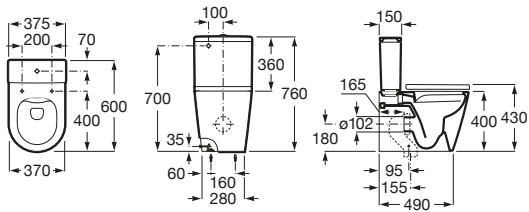

Beyond Counter Basin 585

Beyond Counter Basin 455

Beyond Semi Totem Wall Hung Basin

Meridian Rimless

**Meridian Rimless Close Coupled
Back to Wall Toilet Suite**

Meridian Rimless Back to Wall Pan

Meridian Rimless Wall Hung Pan

**Meridian Care Rimless Back to Wall
Comfort Height Pan**

S trap set out: 220-270mm

Inspira Round Rimless

**Inspira Round Rimless Back to Wall
Close Coupled Toilet Suite**

Inspira Round Rimless Back to Wall Pan