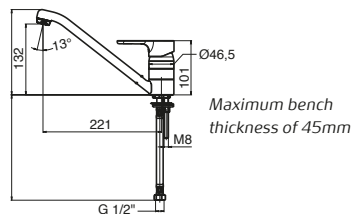

L20 Wall Basin Mixer

L20 Shower Mixer

L20 Shower Mixer with Diverter

L20 Wall Bath Outlet

L20 Sink Mixer

Bathroom Happiness

Visit any one of our 300 showrooms around Australia for all the latest products, concepts and inspiration to make your bathroom whatever you want it to be. And for the ultimate bathroom experience, go to one of our bathroom life™ stores where you will find the biggest range of leading Australian and international brands.