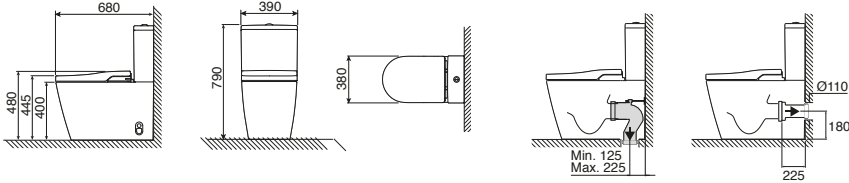

Meridian IN-TANK

Meridian IN-TANK Back to Wall Pan

Meridian IN-TANK Wall Hung Pan - L Support

Meridian IN-TANK Wall Hung Pan - I Support

In-Wash[®] Inspira Smart Toilet

In-Wash[®] Inspira Close Coupled Back to Wall Smart Toilet