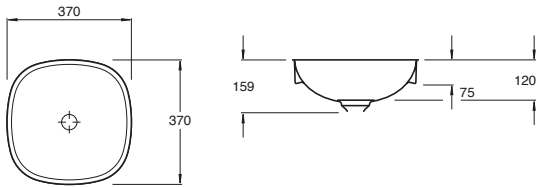

**Meridian Care Rimless Back to Wall
Comfort Height Pan**

S trap set out: 220-270mm

Inspira Round Rimless

**Inspira Round Rimless Back to Wall
Close Coupled Toilet Suite**

Inspira Round Rimless Back to Wall Pan

Inspira Round Rimless Wall Hung Pan

Inspira

Inspira Round Vessel Basin 370

Inspira Round Semi Inset Basin 370

Inspira Soft Vessel Basin 370

Inspira Soft Vessel Basin 500

Inspira Soft Semi Inset Basin 370

Inspira Square Vessel Basin 370