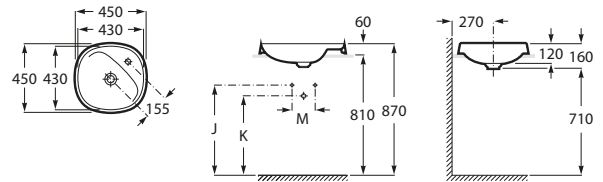

Beyond Semi Inset Basin 450