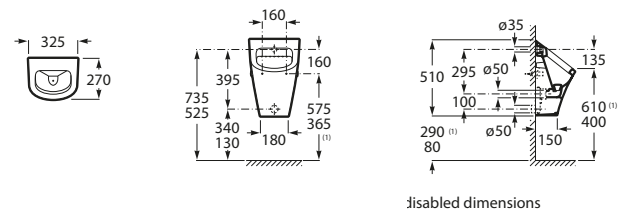

The Gap Wall Hung Pan

The Gap Back to Wall Bidette

The Gap Wall Hung Bidette

The Gap Urinal

S trap set out: 220-270mm
(See Meridian CCBTW Suite at top of page for guidance)

disabled dimensions

The Gap Semi Inset Basin 400