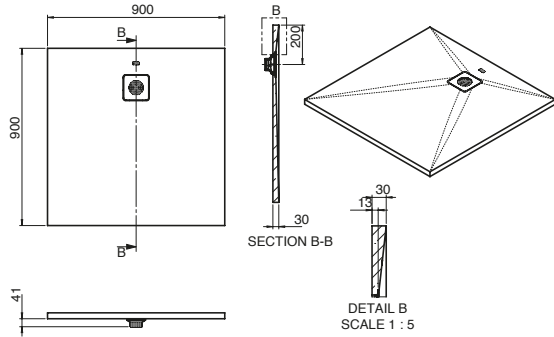

Inspira Undercounter Basin 604

Inspira Freestanding Bath

Cyprus STONEX®

Cyprus STONEX® Shower Floor 900x900mm

Cyprus STONEX® Shower Floor 1000x1000mm

Cyprus STONEX® Shower Floor 1200x900mm

Cyprus STONEX® Shower Floor 900x1500mm