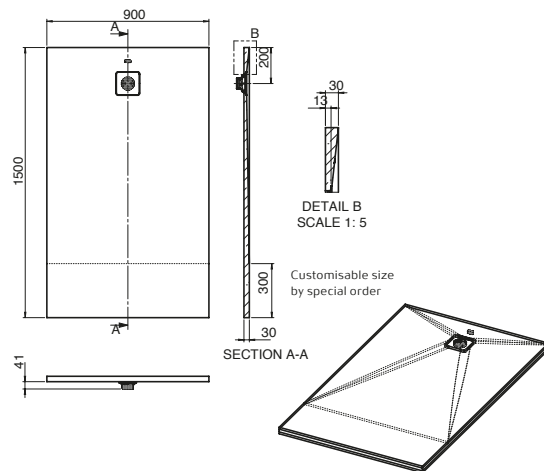

Inspira Undercounter Basin 604

Inspira Freestanding Bath

Cyprus STONEX®

Cyprus STONEX® Shower Floor 900x900mm

Cyprus STONEX® Shower Floor 1000x1000mm

Cyprus STONEX® Shower Floor 1200x900mm

Cyprus STONEX® Shower Floor 900x1500mm

The Gap Rimless

The Gap Rimless Close Coupled Back to Wall Back Inlet Toilet Suite

The Gap Rimless Close Coupled Back to Wall Bottom Inlet Toilet Suite

The Gap Rimless Back to Wall Pan

The Gap Rimless Wall Hung Pan