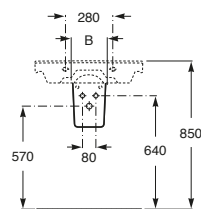

Debba Wall Basin 400

Debba Wall Basin 500

Debba Semi Inset Basin 500

Debba Semi Recessed Basin 520

Debba Semi Pedestal to suit Debba Wall Basin 500

Victoria

Victoria Close Coupled Toilet Suite - S Trap

Victoria Close Coupled Toilet Suite - P Trap