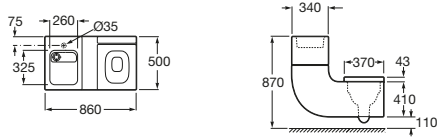

W+W

W+W Integrated Wash Basin