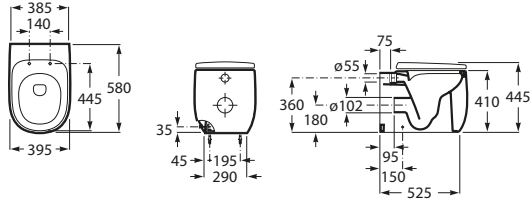

Beyond

Beyond Rimless Back to Wall Pan