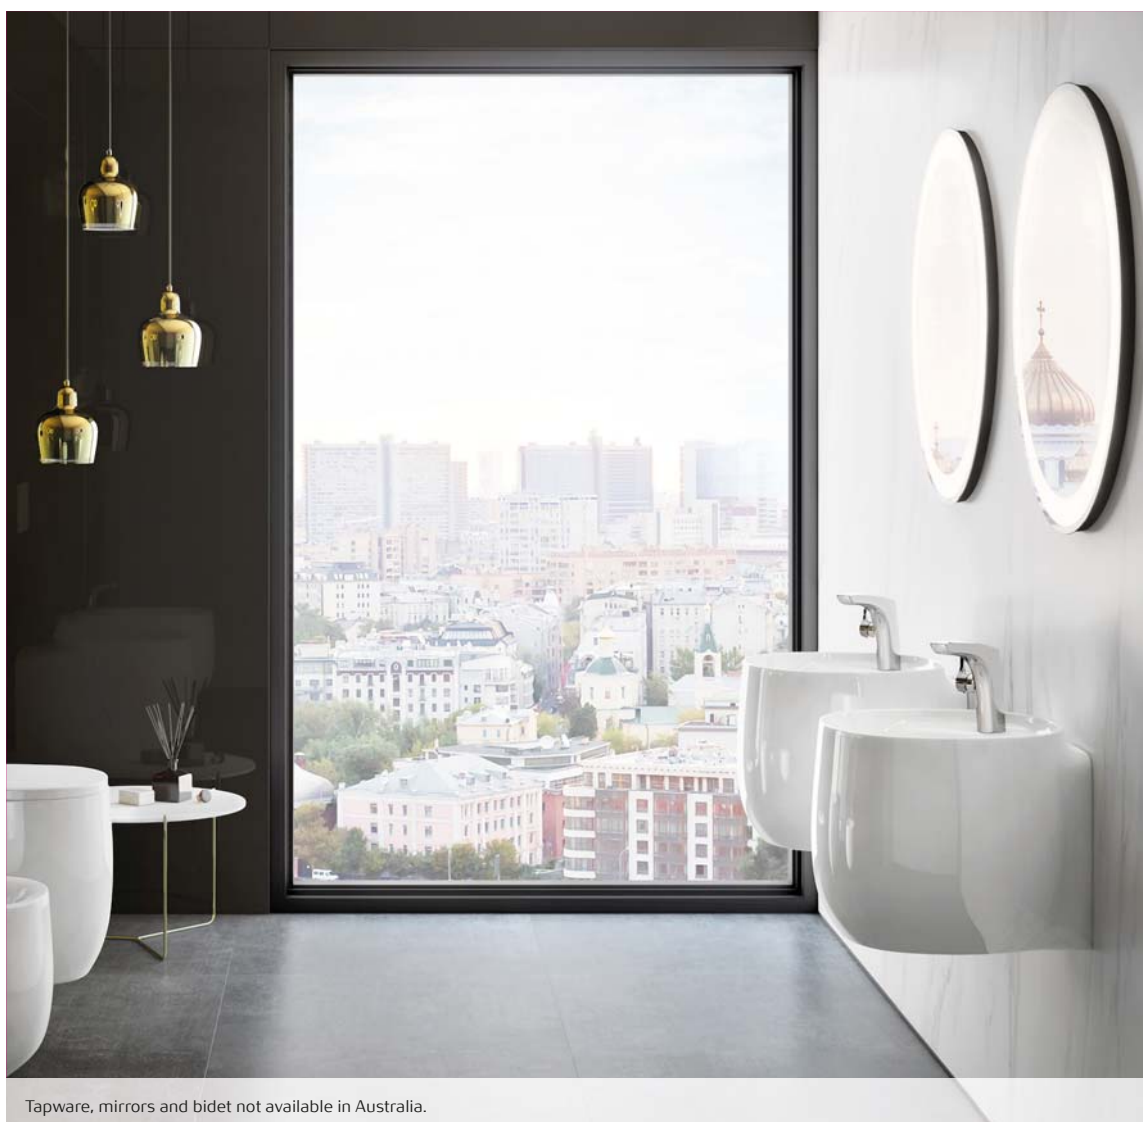

Tapware, mirrors and bidet not available in Australia.