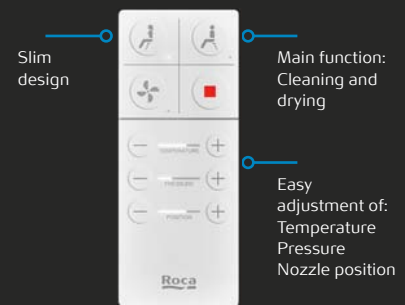

Slim design

Main function: Cleaning and drying

Easy adjustment of: Temperature Pressure Nozzle position