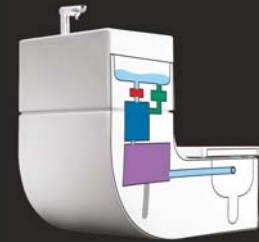

## A sustainable and compact duo

The Washbasin + Watercloset is a revolutionary combination that brings sustainability and style to both the basin and toilet in a single piece.

- Tap water is not wasted
- Selective filtration system
- Water treatment system
- Treatment tank
- Cistern