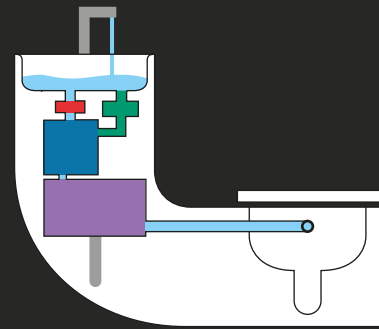

- Tap water is not wasted
- Selective filtration system
- Water treatment system
- Treatment tank
- Cistern

Perfect pair

An exciting new bathroom solution that blends sustainability and sophistication, the Washbasin + Watercloset is superior in both functionality and aesthetic. This progressive new pairing blends both washbasin and toilet in a single, functional, sophisticated piece.

Reduce and reuse

Roca's new 'water reuse' technology filters wastewater from the basin and reuses it in the discharge of the cistern, reducing water usage for greater sustainability.

Save space and water

The two-in-one solution means a reduced footprint, both for your bathroom and the environment. The sleek unit can be installed in powder rooms for smooth operation and space saving.