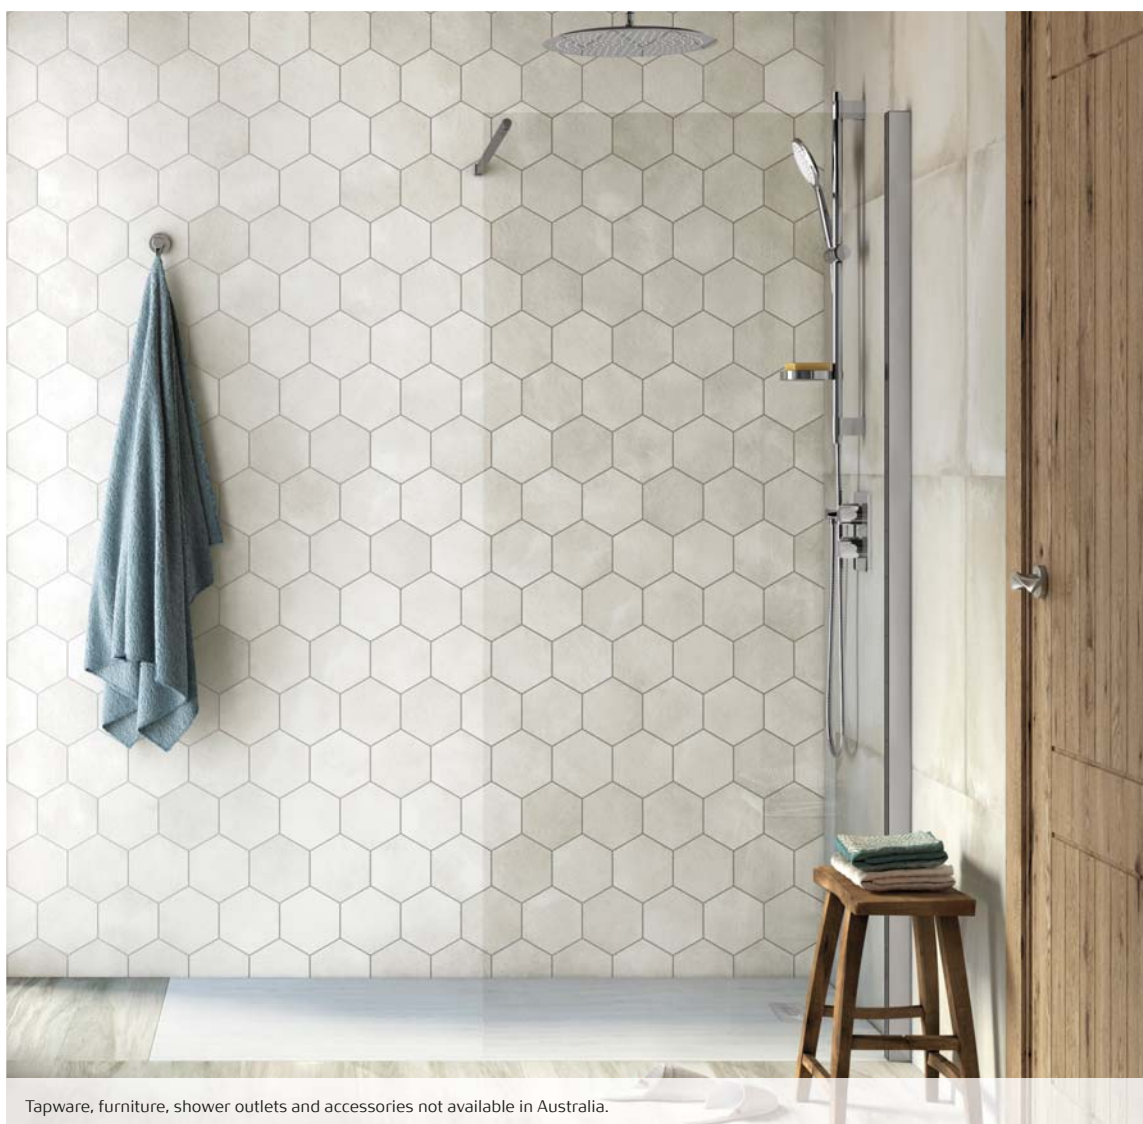

Tapware, furniture, shower outlets and accessories not available in Australia.