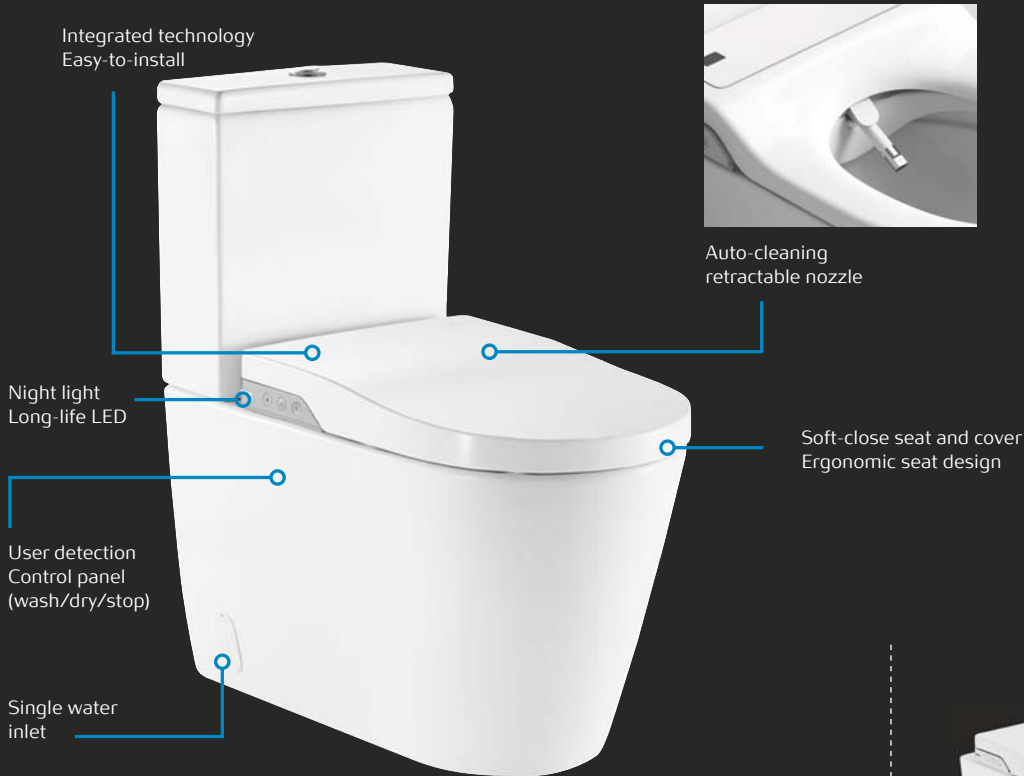

Smart choice For everyone

In-Wash® Inspira Close Coupled
Back to Wall Smart Toilet