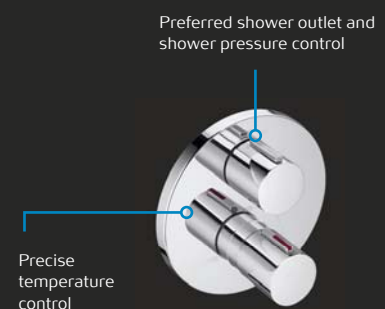

A personalised showering experience

Roca's thermostatic mixers ensure water flows at a constant temperature, preventing risk of scalding and allowing for a reliable, uninterrupted showering experience.