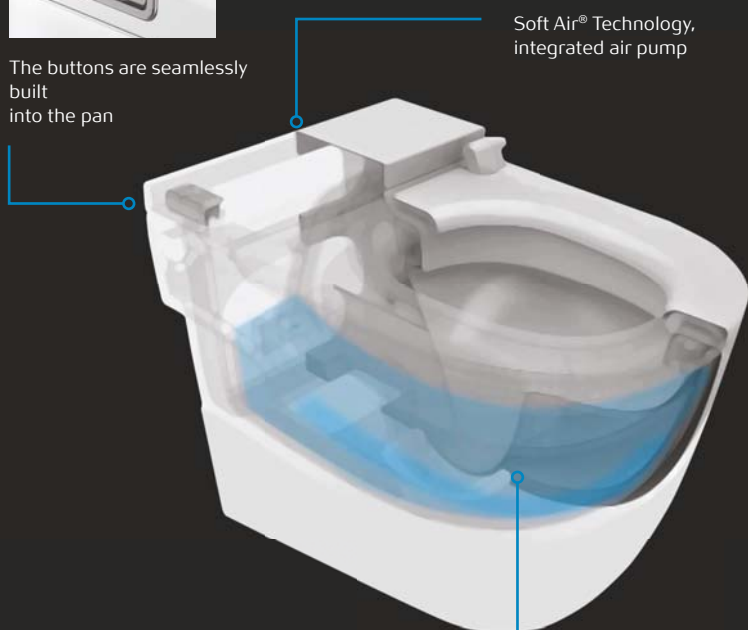

Pan, cistern and buttons all-in-one

Offering a sleek silhouette with buttons and cistern incorporated into the pan itself, the world-first Meridian In-Tank revolutionises the humble toilet. Modern, minimal and classic, the slimline suite is a stylish addition to any bathroom.

Flexibility and freedom

The Meridian In-Tank offers the freedom of greater design possibilities, without the need for a concealed cistern. The all-in-one compact solution means that the toilet can be installed in a greater variety of spaces with ease.

Fluidmaster Soft Air® Technology

Developed in conjunction with Fluidmaster for Roca, Soft Air® Technology is a special process, which comprises an air injection system in the cistern to optimise water flow. This clever feature ensures an effective and quieter flush while still being water efficient.

The buttons are seamlessly built into the pan

Soft Air® Technology, integrated air pump

9 litre tank is integrated into the pan (compared to a conventional 6 litre cistern)

Meridian IN-TANK
Wall Hung Pan