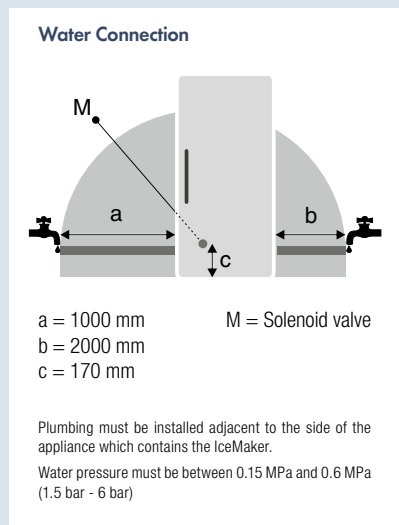

Note: Whilst every effort is made to ensure all specifications and information in this flyer are accurate, Liebherr reserves the right to make changes without notification. Where actual appliance measurements, specifications, and ratings are crucial, we recommend that the actual appliance installation instructions that accompany each appliance be checked. Liebherr will not be liable for any loss.