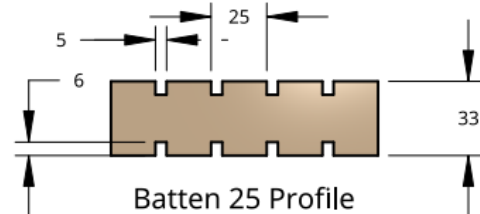

Available in paint quality timber only.