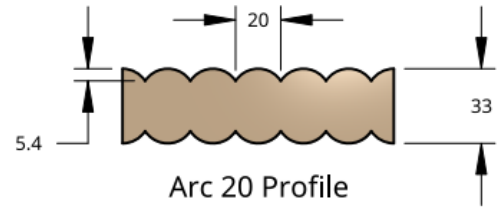

NEW SHAKER INTERIOR DOOR DESIGNS

ARC 20

TISH51

TISH53

WAVE 40

TISH61

TISH63

BATTEN 25