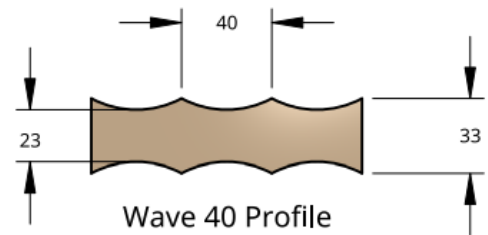

NEW SHAKER INTERIOR DOOR DESIGNS

ARC 20

TISH51

TISH53

WAVE 40

TISH61

TISH63

BATTEN 25