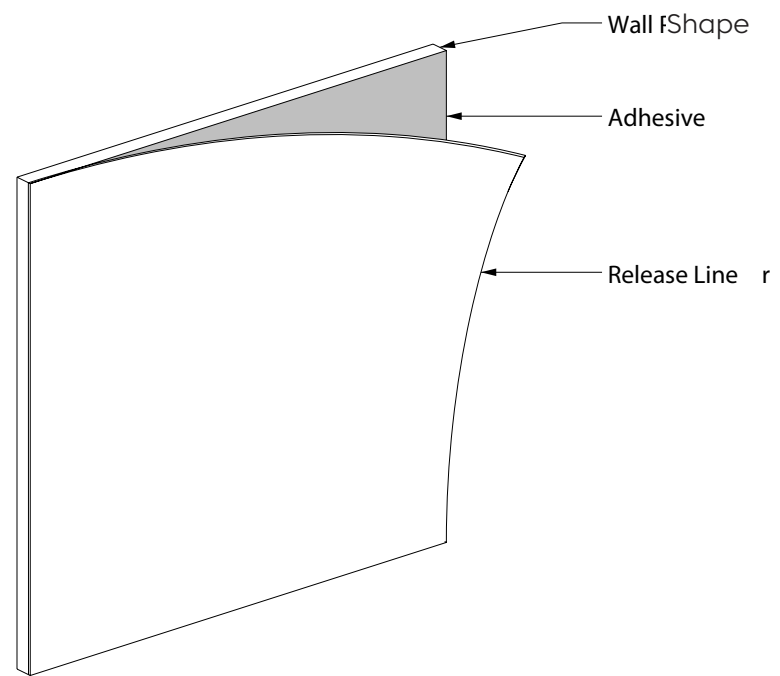

Mounting Methods

Adhesive Backing