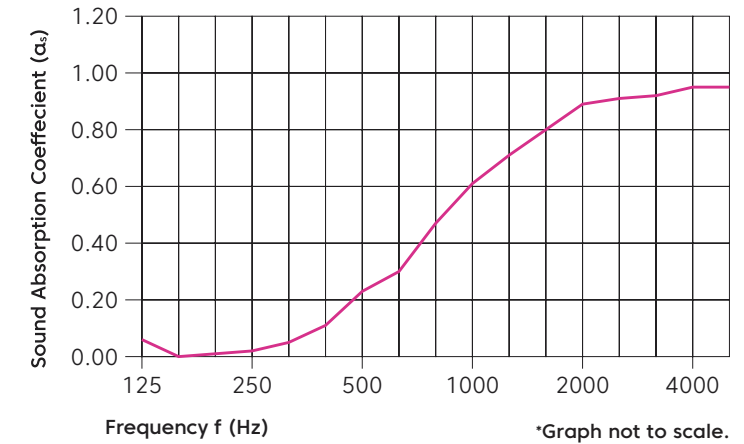

Product Detail

Application	Wall
Composition	100% polyester
Material	FilaSorb™
Recycled content	60% min
Dimensions	Rectangle – 850 x 400mm Right Triangle – 300 x 400mm Hexagon – 315 x 400mm Diamond – 350 x 600mm Scale – 400 x 317mm Ogee – 315 x 400mm
Thickness	12mm +/- 10%
Qty per carton	Rectangle – 10 Right Triangle – 54 Hexagon – 24 Diamond – 21 Scale – 32 Ogee – 36

QuickShip

QuickShip Standard (Made to Order)

Our standard made to order products have an approx. **2-3 week** lead time from payment and order confirmation.

Technical Data

Fire rating	AS/ISO 9705.1, Group 1 ASTM E84-17a, Class A EN 13501-1: 2019, B-s1, d0
Indoor air quality	SCS-EC10.3-2014 v4.0 meeting standard CDPH/EHLB Standard Method v.1.2-2017, ≤ 0.5mg/m³
Color fastness	ISO 105-B02, 6-7

Sustainability

Made from 60% min. recycled content

Red List Free Declare Label (3rd Party Verified)

Generated using 40% solar energy

Recyclable at end-of-life

Total VOC's less than 0.5 mg/m³ (3rd Party Verified)

Phenol & formaldehyde free

Declare.

Acoustic Performance

Test method	ISO 354-2006
Results	NRC 0.45 (no air gap)

Frequency (Hz)	125	250	500	1000	2000	4000	NRC
α_s no air gap	0.06	0.02	0.23	0.61	0.89	0.95	0.45

Guarantees

Warranty against defects	20 years*
Color fastness warranty	20 years*

*conditions apply