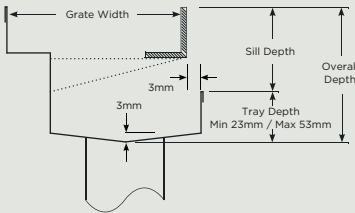

Stormtech^{TM}

Threshold Series

Stormtech Linear Drainage Units

- ✓ Suitable for door track only, door track with sub-sill and bi-fold / top hung door applications
- ✓ Available in 65 and 100 Ranges or Custom
  Choose from standard ranges or a fully customised solution
- ✓ Range of Stormtech grate designs available
  Select Premium, Standard and Punched Slot grate designs
- ✓ Tile Insert drains available
  For indefinite lengths and corner installations

Sliding + Hinged Doors

All grate widths exclude doortrack

Door Track with Sub-Sill Tray

Premium Range Products

65ARTDi	Architectural Grate 65mm Wide
65PSTDi	Punched Slot Grate 65mm Wide
65MNDDi	Marc Newson Design Grate 65mm Wide
65TiTDi	Tile Insert 65mm Wide

100ARTDi	Architectural Grate 100mm Wide
100PSTDi	Punched Slot Grate 100mm Wide
100MNDDi	Marc Newson Design Grate 100mm wide grate
100TiTDi	Tile Insert 100mm Wide

Standard Range Products

65TRTDi	Standard Grate 65mm Wide
100TRTDi	Standard Grate 100mm Wide