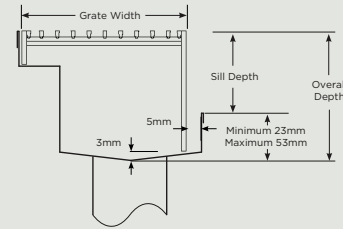

StormtechTM

Threshold Series

Stormtech Linear Drainage Units

- ✓ Suitable for door track only, door track with sub-sill and bi-fold / top hung door applications
- ✓ Available in 65 and 100 Ranges or Custom
Choose from standard ranges or a fully customised solution
- ✓ Range of Stormtech grate designs available
Select Premium, Standard and Punched Slot grate designs
- ✓ Tile Insert drains available
For indefinite lengths and corner installations

Sliding + Hinged Doors

All grate widths exclude doortrack

Door Track with Sub-Sill Tray

Premium Range Products

65ARTDi	Architectural Grate 65mm Wide
65PSTDi	Punched Slot Grate 65mm Wide
65MNDDi	Marc Newson Design Grate 65mm Wide
65TiTDi	Tile Insert 65mm Wide