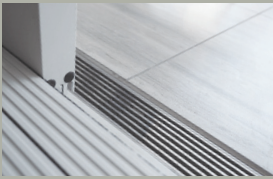

Grate Innovation by Stormtech

Threshold Series

Architectural Grates + Drains Level Threshold Drainage

Featuring a linear stainless steel grate or tile insert with concealed channel section for door tracks and thresholds.

Threshold Series by Stormtech

- ✓ Zero Threshold - seamless continuity between indoor and outdoor areas
- ✓ Elegant integration into sliding door tracks, bi-folds and hinged doors
- ✓ Compatible with major door manufacturers
- ✓ Access and Mobility Code Compliant (AS1428)
- ✓ Full stainless steel fabrication

StormtechTM

Threshold Series

Stormtech Linear Drainage Units

- ✓ Suitable for door track only, door track with sub-sill and bi-fold / top hung door applications
- ✓ Available in 65 and 100 Ranges or Custom
Choose from standard ranges or a fully customised solution
- ✓ Range of Stormtech grate designs available
Select Premium, Standard and Punched Slot grate designs
- ✓ Tile Insert drains available
For indefinite lengths and corner installations