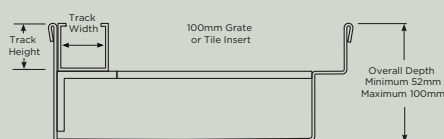

Bi-fold + Top Hung Doors

100ARTDiBF	Architectural Grate | 100mm Wide
100TRTDiBF	Standard Grate | 100mm Wide
100PSTDiBF	Punched Slot Grate | 100mm Wide
100MNDDiBF	Marc Newson Design Grate | 100mm Wide
100TiTDiBF	Tile Insert | 100mm Wide

Visit stormtech.com.au for detailed assembly and installation information.

ARCHITECTURAL GRATES + DRAINS