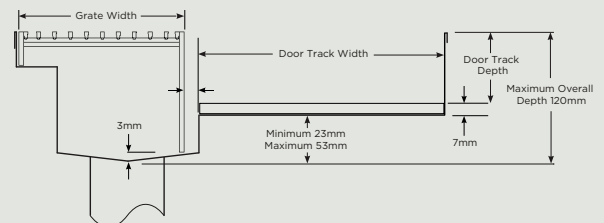

Door Track Only Applications

Premium Range Products

65ARTDiS	Architectural Grate 65mm Wide
65PSTDiS	Punched Slot Grate 65mm Wide
65MNDDiS	Marc Newson Design Grate 65mm Wide
65TiTDiS	Tile Insert 65mm Wide

100ARTDiS	Architectural Grate 100mm Wide
100PSTDiS	Punched Slot Grate 100mm Wide
100MNDDiS	Marc Newson Design Grate 100mm Wide
100TiTDiS	Tile Insert 100mm Wide

Standard Range Products

65TRTDiS	Standard Grate 65mm Wide
100TRTDiS	Standard Grate 100mm Wide