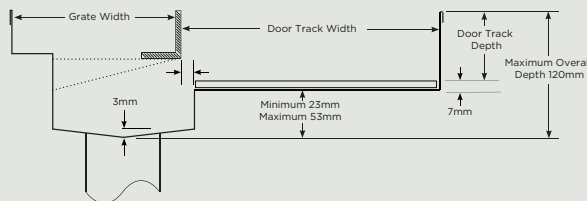

Door Track Only Applications

Premium Range Products

65ARTDiS	Architectural Grate 65mm Wide
65PSTDiS	Punched Slot Grate 65mm Wide
65MNDDiS	Marc Newson Design Grate 65mm Wide
65TiTDiS	Tile Insert 65mm Wide

100ARTDiS	Architectural Grate 100mm Wide
100PSTDiS	Punched Slot Grate 100mm Wide
100MNDDiS	Marc Newson Design Grate 100mm Wide
100TiTDiS	Tile Insert 100mm Wide

Standard Range Products

65TRTDiS	Standard Grate 65mm Wide
100TRTDiS	Standard Grate 100mm Wide