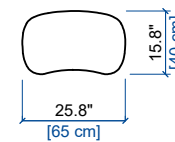

BOMBOM OUTDOOR

design Joana VASCONCELOS

rochebobois
PARIS

251 BANQUETTE 5 PLACES
5- SEAT ARMLESS SOFA
BANQUETA 5 PLAZAS

seat height: 16.9" [43 cm]

250 GRANDE BANQUETTE 4 PLACES
LARGE 4- SEAT ARMLESS SOFA
GRAN BANQUETA 4 PLAZAS

seat height: 16.9" [43 cm]

252 GRANDE BANQUETTE 3 PLACES
LARGE 3- SEAT ARMLESS SOFA
GRAN BANQUETA 3 PLAZAS

seat height: 16.9" [43 cm]

253 BANQUETTE 2,5 PLACES
2,5- SEAT ARMLESS SOFA
BANQUETA 2,5 PLAZAS

seat height: 16.9" [43 cm]

POUF ROND
ROUND OTTOMAN
PUF REDONDO

seat height: 16.9" [43 cm]

BOMBOM OUTDOOR

design Joana VASCONCELOS

rochebobo
PARIS

SCG GRAND DOSSIER
LARGE BACK CUSHION
COJIN DE RESPALDO GRANDE

height: 16.5" [42 cm]

SCM MOYEN DOSSIER
MEDIUM BACK CUSHION
COJIN DE RESPALDO MEDIO

height: 15.4" [39 cm]

SCP PETIT DOSSIER
SMALL BACK CUSHION
COJIN DE RESPALDO PEQUEÑO

height: 14.2" [36 cm]

PRECONISATIONS DE COMMANDE / ORDER RECOMMENDATIONS / RECOMENDACIONES DE PEDIDO

CANAPE 5 PLACES / 5-SEAT SOFA / SOFA 5 PLAZAS