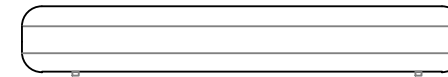

BOMBOM OUTDOOR

design Joana VASCONCELOS

rochebobois
PARIS

251 BANQUETTE 5 PLACES
5- SEAT ARMLESS SOFA
BANQUETA 5 PLAZAS

seat height: 16.9" [43 cm]

250 GRANDE BANQUETTE 4 PLACES
LARGE 4- SEAT ARMLESS SOFA
GRAN BANQUETA 4 PLAZAS

seat height: 16.9" [43 cm]

252 GRANDE BANQUETTE 3 PLACES
LARGE 3- SEAT ARMLESS SOFA
GRAN BANQUETA 3 PLAZAS

seat height: 16.9" [43 cm]

253 BANQUETTE 2,5 PLACES
2,5- SEAT ARMLESS SOFA
BANQUETA 2,5 PLAZAS

seat height: 16.9" [43 cm]