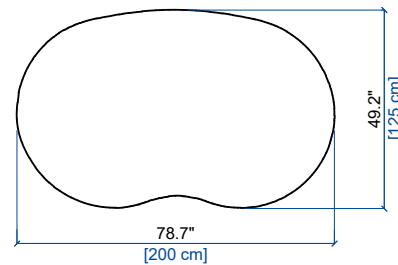

BOMBOM OUTDOOR

design Joana VASCONCELOS

rochebobois
PARIS

251 BANQUETTE 5 PLACES
5- SEAT ARMLESS SOFA
BANQUETA 5 PLAZAS

seat height: 16.9" [43 cm]

250 GRANDE BANQUETTE 4 PLACES
LARGE 4- SEAT ARMLESS SOFA
GRAN BANQUETA 4 PLAZAS

seat height: 16.9" [43 cm]

252 GRANDE BANQUETTE 3 PLACES
LARGE 3- SEAT ARMLESS SOFA
GRAN BANQUETA 3 PLAZAS

seat height: 16.9" [43 cm]

253 BANQUETTE 2,5 PLACES
2,5- SEAT ARMLESS SOFA
BANQUETA 2,5 PLAZAS

seat height: 16.9" [43 cm]