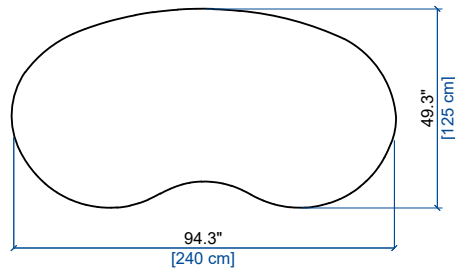

BOMBOM OUTDOOR

design Joana VASCONCELOS

rochebobois
PARIS

251 BANQUETTE 5 PLACES
5- SEAT ARMLESS SOFA
BANQUETA 5 PLAZAS

seat height: 16.9" [43 cm]

250 GRANDE BANQUETTE 4 PLACES
LARGE 4- SEAT ARMLESS SOFA
GRAN BANQUETA 4 PLAZAS

seat height: 16.9" [43 cm]

252 GRANDE BANQUETTE 3 PLACES
LARGE 3- SEAT ARMLESS SOFA
GRAN BANQUETA 3 PLAZAS

seat height: 16.9" [43 cm]

253 BANQUETTE 2,5 PLACES
2,5- SEAT ARMLESS SOFA
BANQUETA 2,5 PLAZAS

seat height: 16.9" [43 cm]