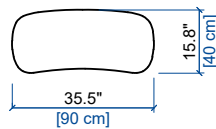

BOMBOM OUTDOOR

design Joana VASCONCELOS

rochebobois
PARIS

251 BANQUETTE 5 PLACES
5- SEAT ARMLESS SOFA
BANQUETA 5 PLAZAS

seat height: 16.9" [43 cm]

250 GRANDE BANQUETTE 4 PLACES
LARGE 4- SEAT ARMLESS SOFA
GRAN BANQUETA 4 PLAZAS

seat height: 16.9" [43 cm]

252 GRANDE BANQUETTE 3 PLACES
LARGE 3- SEAT ARMLESS SOFA
GRAN BANQUETA 3 PLAZAS

seat height: 16.9" [43 cm]

253 BANQUETTE 2,5 PLACES
2,5- SEAT ARMLESS SOFA
BANQUETA 2,5 PLAZAS

seat height: 16.9" [43 cm]

POUF ROND
ROUND OTTOMAN
PUF REDONDO

seat height: 16.9" [43 cm]

BOMBOM OUTDOOR

design Joana VASCONCELOS

rochebobo
PARIS

SCG GRAND DOSSIER
LARGE BACK CUSHION
COJIN DE RESPALDO GRANDE

height: 16.5" [42 cm]

SCM MOYEN DOSSIER
MEDIUM BACK CUSHION
COJIN DE RESPALDO MEDIO

height: 15.4" [39 cm]

SCP PETIT DOSSIER
SMALL BACK CUSHION
COJIN DE RESPALDO PEQUEÑO

height: 14.2" [36 cm]

PRECONISATIONS DE COMMANDE / ORDER RECOMMENDATIONS / RECOMENDACIONES DE PEDIDO

CANAPE 5 PLACES / 5-SEAT SOFA / SOFA 5 PLAZAS