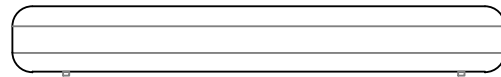

OPTIONS / OPTIONAL / OPCIONES :

- Confort normal ou ferme
- Housse de protection thermocollée
- Standard or firm comfort
- Heat-sealed protective cover
- Confort normal o firme
- Funda de protection termosellada

BOMBOM OUTDOOR

design Joana VASCONCELOS

rochebobois
PARIS

251 BANQUETTE 5 PLACES
5- SEAT ARMLESS SOFA
BANQUETA 5 PLAZAS

seat height: 16.9" [43 cm]

250 GRANDE BANQUETTE 4 PLACES
LARGE 4- SEAT ARMLESS SOFA
GRAN BANQUETA 4 PLAZAS

seat height: 16.9" [43 cm]

252 GRANDE BANQUETTE 3 PLACES
LARGE 3- SEAT ARMLESS SOFA
GRAN BANQUETA 3 PLAZAS

seat height: 16.9" [43 cm]

253 BANQUETTE 2,5 PLACES
2,5- SEAT ARMLESS SOFA
BANQUETA 2,5 PLAZAS

seat height: 16.9" [43 cm]