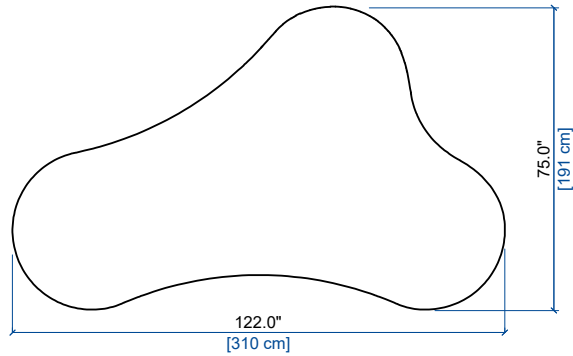

BOMBOM OUTDOOR

design Joana VASCONCELOS

rochebobois
PARIS

251 BANQUETTE 5 PLACES
5- SEAT ARMLESS SOFA
BANQUETA 5 PLAZAS

seat height: 16.9" [43 cm]

250 GRANDE BANQUETTE 4 PLACES
LARGE 4- SEAT ARMLESS SOFA
GRAN BANQUETA 4 PLAZAS

seat height: 16.9" [43 cm]

252 GRANDE BANQUETTE 3 PLACES
LARGE 3- SEAT ARMLESS SOFA
GRAN BANQUETA 3 PLAZAS

seat height: 16.9" [43 cm]

253 BANQUETTE 2,5 PLACES
2,5- SEAT ARMLESS SOFA
BANQUETA 2,5 PLAZAS

seat height: 16.9" [43 cm]