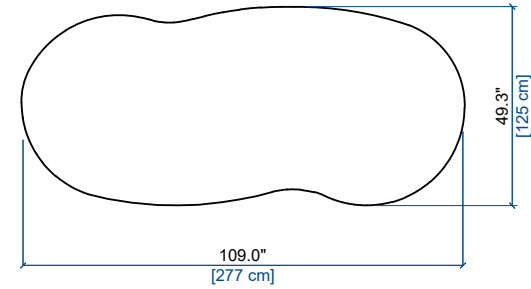

BOMBOM OUTDOOR

design Joana VASCONCELOS

rochebobois
PARIS

251 BANQUETTE 5 PLACES
5- SEAT ARMLESS SOFA
BANQUETA 5 PLAZAS

seat height: 16.9" [43 cm]

250 GRANDE BANQUETTE 4 PLACES
LARGE 4- SEAT ARMLESS SOFA
GRAN BANQUETA 4 PLAZAS

seat height: 16.9" [43 cm]

252 GRANDE BANQUETTE 3 PLACES
LARGE 3- SEAT ARMLESS SOFA
GRAN BANQUETA 3 PLAZAS

seat height: 16.9" [43 cm]

253 BANQUETTE 2,5 PLACES
2,5- SEAT ARMLESS SOFA
BANQUETA 2,5 PLAZAS

seat height: 16.9" [43 cm]