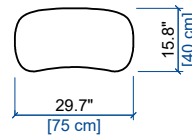

BOMBOM OUTDOOR

design Joana VASCONCELOS

rochebobois
PARIS

251 BANQUETTE 5 PLACES
5- SEAT ARMLESS SOFA
BANQUETA 5 PLAZAS

seat height: 16.9" [43 cm]

250 GRANDE BANQUETTE 4 PLACES
LARGE 4- SEAT ARMLESS SOFA
GRAN BANQUETA 4 PLAZAS

seat height: 16.9" [43 cm]

252 GRANDE BANQUETTE 3 PLACES
LARGE 3- SEAT ARMLESS SOFA
GRAN BANQUETA 3 PLAZAS

seat height: 16.9" [43 cm]

253 BANQUETTE 2,5 PLACES
2,5- SEAT ARMLESS SOFA
BANQUETA 2,5 PLAZAS

seat height: 16.9" [43 cm]

POUF ROND
ROUND OTTOMAN
PUF REDONDO

seat height: 16.9" [43 cm]

BOMBOM OUTDOOR

design Joana VASCONCELOS

rochebobo
PARIS

SCG GRAND DOSSIER
LARGE BACK CUSHION
COJIN DE RESPALDO GRANDE

height: 16.5" [42 cm]

SCM MOYEN DOSSIER
MEDIUM BACK CUSHION
COJIN DE RESPALDO MEDIO

height: 15.4" [39 cm]

SCP PETIT DOSSIER
SMALL BACK CUSHION
COJIN DE RESPALDO PEQUEÑO

height: 14.2" [36 cm]

PRECONISATIONS DE COMMANDE / ORDER RECOMMENDATIONS / RECOMENDACIONES DE PEDIDO

CANAPE 5 PLACES / 5-SEAT SOFA / SOFA 5 PLAZAS