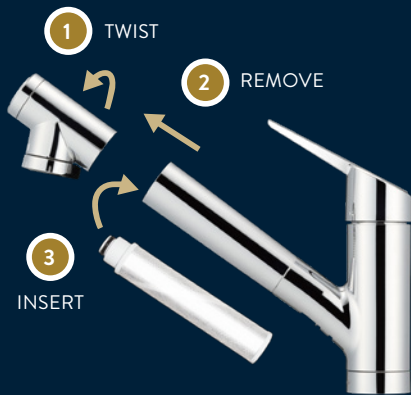

# Why you'll love having a Taqua at your place

You can switch from filtered water to tap water with just a push of a button.

Filter provides the healthiest water for children's developing immune systems.

Easy food-prep and cleaning with the handy spray nozzle and extendable hose.

Sophisticated, minimalist design fits seamlessly into any modern kitchen.

Save space in the kitchen – no need for bulky tanks or underneath sink filters.

# Fit a cartridge in under 10 seconds

It's easy to do – no need to hire a handyman or pay a plumber. Simply twist the end of the tap to the left, remove the top nozzle, then take out the old cartridge and replace with a new one.