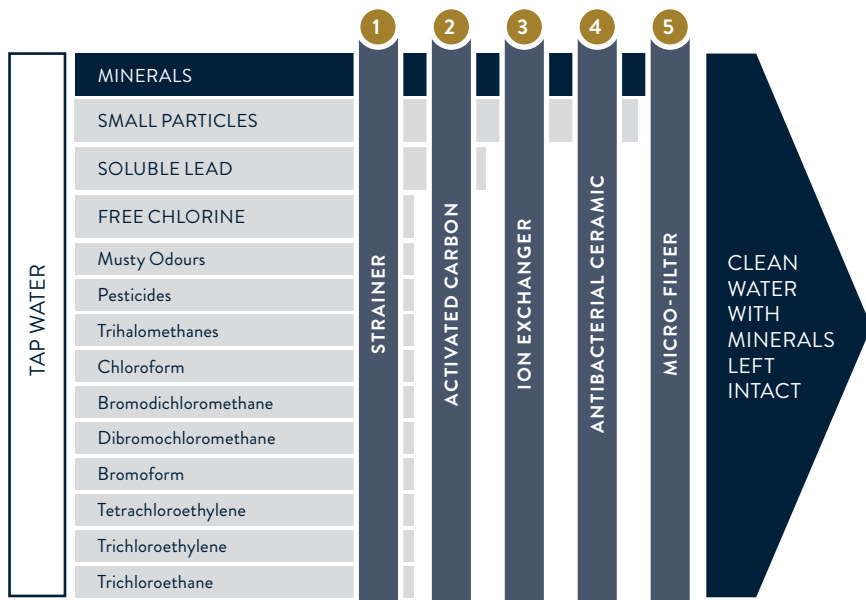

Enjoy pure  
filtered water,  
direct from  
your tap

# Tap into the future today

Taqua's built-in filtration sink mixer provides safe, clean and delicious filtered water directly from the tap. With just one touch, you can choose between filtered water to drink or wash fruit and vegetables, then click again for regular tap water to wash up. It's Japan's #1 water filter and is precision-made in Japan to the highest standards. Now in Australia, Taqua is being increasingly chosen for its great tasting water and its convenience too.

## HOW TAQUA WORKS

*Note: Premium cartridge filtering shown. Different substances are filtered depending on the cartridge type used.*

# Our in-tap filter provides you with safe, clean water

On/Off – with just one touch, choose from filtered or tap water.

Micro-filter and in-built strainer remove small particles.

Anti-bacterial ceramic construction inhibits growth inside the cartridge.