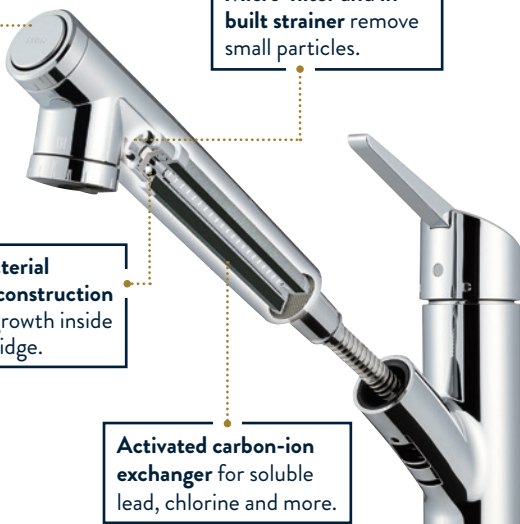

# Tap into the future today

Taqua's built-in filtration sink mixer provides safe, clean and delicious filtered water directly from the tap. With just one touch, you can choose between filtered water to drink or wash fruit and vegetables, then click again for regular tap water to wash up. It's Japan's #1 water filter and is precision-made in Japan to the highest standards. Now in Australia, Taqua is being increasingly chosen for its great tasting water and its convenience too.

## HOW TAQUA WORKS

*Note: Premium cartridge filtering shown. Different substances are filtered depending on the cartridge type used.*

# Our in-tap filter provides you with safe, clean water

On/Off – with just one touch, choose from filtered or tap water.

Micro-filter and in-built strainer remove small particles.

Anti-bacterial ceramic construction inhibits growth inside the cartridge.

Activated carbon-ion exchanger for soluble lead, chlorine and more.