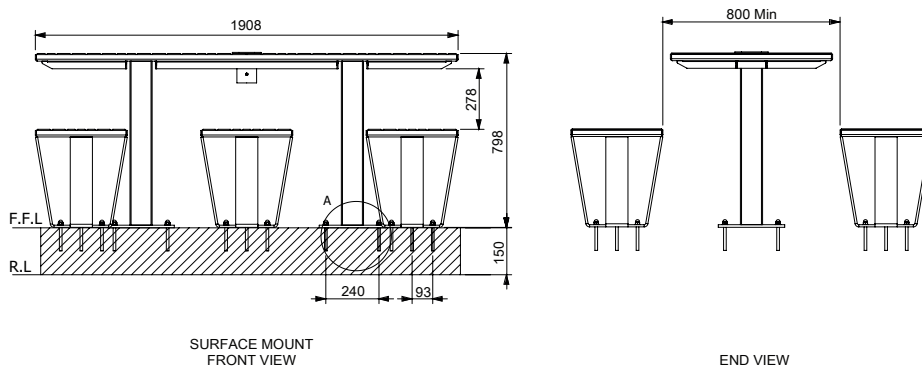

200 SERIES BAR TABLE SET

STANDARD PRODUCT

The 200 Series Bar Table Setting is manufactured from FSC 100% hardwood with a mild steel frame construction. This modern outdoor setting is perfect for any urban landscape where accessible seating and shade is desired. This unit is supplied with the choice of either stools (1000mm) or benches (400mm).