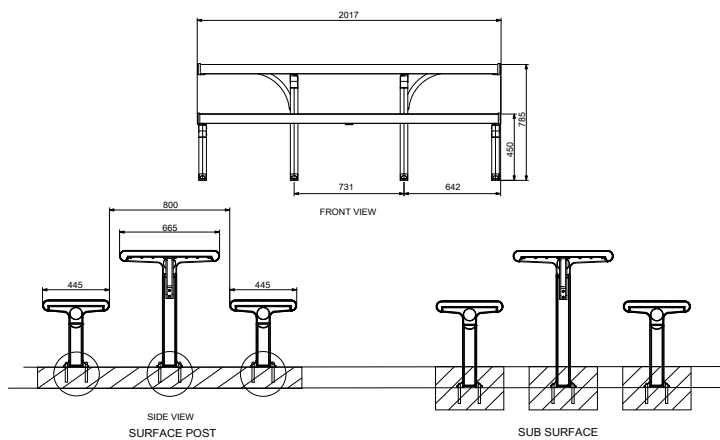

METRO TABLE SET

STANDARD PRODUCT

The Metro Table Setting, with wheelchair access, is manufactured from marine grade aluminium with stainless steel fixings. The Metro Table Set allows up to 4 metres in FSC 100% hardwood and up to 6 metres in clear anodised extruded aluminium slats. The table settings are supplied with a choice of flat (434mm) or profile (515mm) benches.

Contact Stoddart Infrastructure for additional information on related products.

TOWN&PARK

FEATURES:

- Marine grade aluminium cast legs, end frames and armrests
- 316 stainless steel fasteners
- Hardwood timber slats or extruded aluminium
- Timber coated with high quality timber oil or 25mm clear anodised aluminium