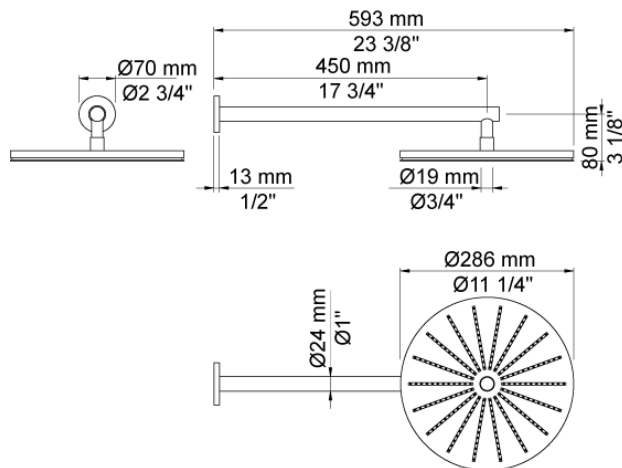

Date:

Client:

Project:

060

Head shower, round, wall-mounted.

Flow

	Bar:	1.0	2.0	3.0	4.0	5.0
060 ¹⁾	(l/min)	12.7	18.0	22.0	25.4	28.4

¹⁾ USA: Flow restricted to 1.8 gpm (7.0 l/min)