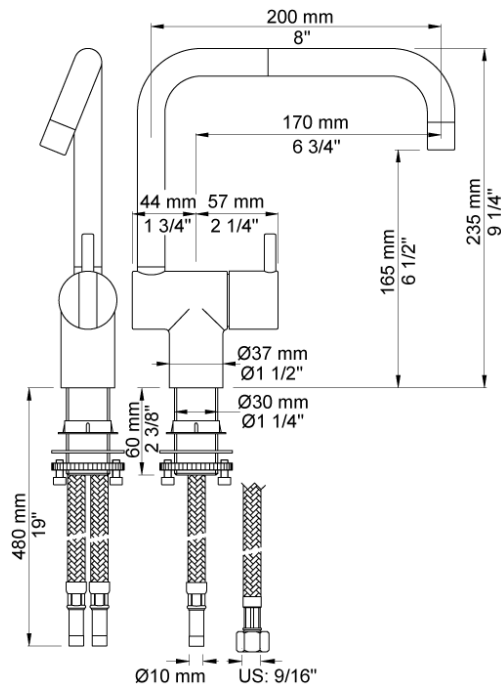

KV1

One-handle mixer with ceramic disc technology, double swivel spout and water saving aerator. Height 235 mm. Pipe size: 10 mm. Hole cut out size: 32 mm.

Flow

	Bar:	1.0	2.0	3.0	4.0	5.0
KV1	(l/min)	4.8	6.8	8.3	8.3	8.3
KV1 ¹⁾	(l/min)	2.6	3.7	4.5	4.5	4.5

¹⁾ USA standard

Available in colors

Color 02, Grey	Color 17, Gloss black
Color 04, Light blue	Color 18, White
Color 05, Orange	Color 19, Natural brass
Color 06, Light green	Color 20, Brushed chrome
Color 08, Yellow	Color 21, Carmine red
Color 09, Dark grey	Color 25, Pink
Color 12, Mocca	Color 27, Matt black
Color 14, Bright red	Color 28, Matt white
Color 15, Dark blue	Color 40, Brushed stainless steel
Color 16, Polished chrome