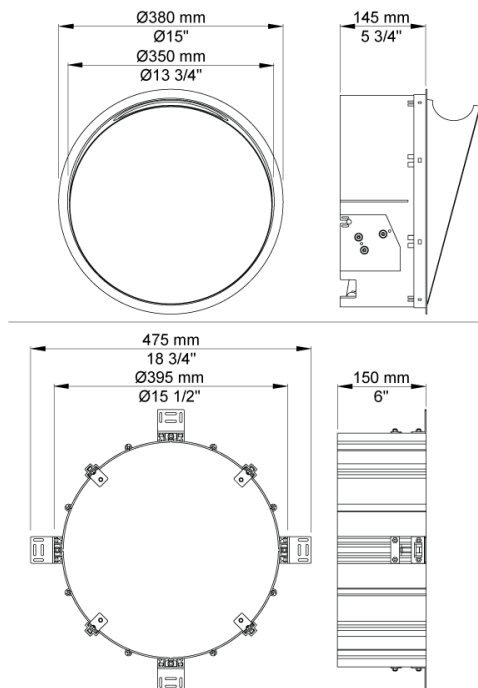

Date:

Client:

Project:

RS1

Build-in waste bin. Build-in depth: 150 mm. Diameter incl. ring: 380 mm. Capacity: 2,5 litre/20-30 tissues. Bags for RS1 size 39 cm x 28 cm. Surface colour white or black. The visual part consists of: Ring, material: High polished chrome, natural brass, brushed chrome, brushed stainless steel or 15 different colours. Container, material frontplate: PC/ABS laquered, surface colour white or black.