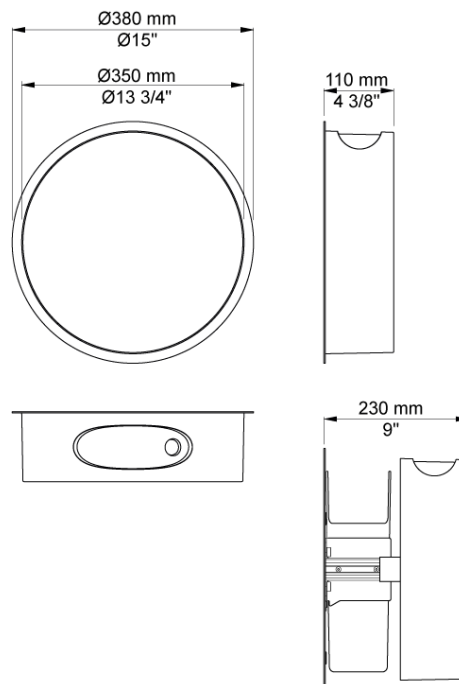

Date:

Client:

Project:

RS5

Retrofit waste bin with lid. Diameter incl. ring: 380 mm. Depth: 110 mm. Capacity 8 litre/60-90 tissues. Bags for RS5 size 50 cm x 40 cm. Consists of: Ring, material: High polished chrome, natural brass, brushed chrome, brushed stainless steel or 15 different colours. Container, wood, lacquer sealed. Surface colour White or Black.