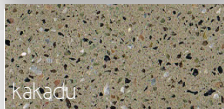

ventura

real concrete overlay

Australia's multiple award winning Ventura real polished concrete overlay system is a revolutionary innovation. Ventura is 100% real Portland cement concrete (not plastic, not epoxy, not resin, not PVC) that does not yellow, split or scuff. Ventura creates a modern, timeless, sophisticated and hard-wearing surface with the inherent character and beauty of concrete. Real concrete overlay.

concrete
collaborative

ventura

real concrete overlay

The Ventura real concrete overlay system is available in all colours, three concrete forms, multiple aggregates and can be ground (outdoor), honed (indoor) or polished. Custom mixes available.

collection

classic terrazzo

fine terrazzo

nil-exposure

colours of Australia

whitehaven

eureka

kakadu