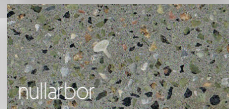

ventura

real concrete overlay

Australia's multiple award winning Ventura real polished concrete overlay system is a revolutionary innovation. Ventura is 100% real Portland cement concrete (not plastic, not epoxy, not resin, not PVC) that does not yellow, split or scuff. Ventura creates a modern, timeless, sophisticated and hard-wearing surface with the inherent character and beauty of concrete. Real concrete overlay.

concrete
collaborative

ventura

real concrete overlay

The Ventura real concrete overlay system is available in all colours, three concrete forms, multiple aggregates and can be ground (outdoor), honed (indoor) or polished. Custom mixes available.

collection

classic terrazzo

fine terrazzo

nil-exposure

colours of Australia

whitehaven

eureka

kakadu