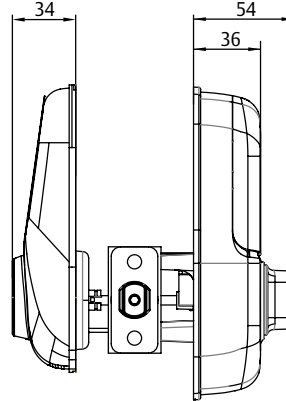

Assure Lock®

Exterior

Interior