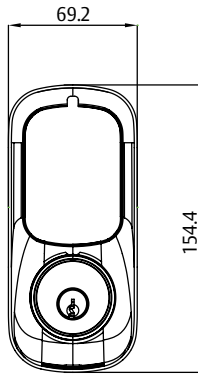

Assure Lock®

Exterior

Interior