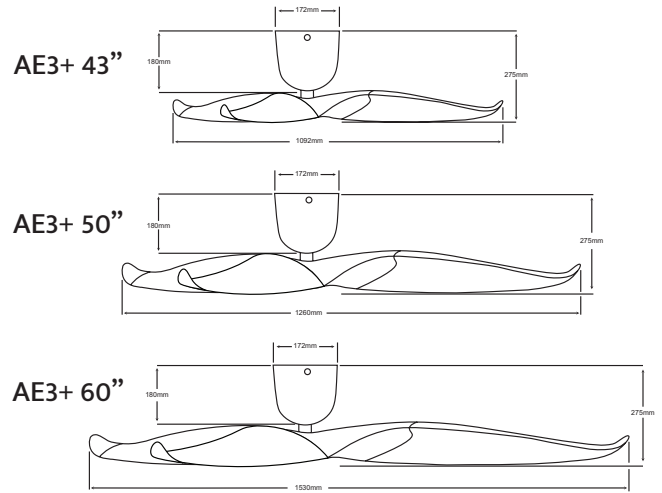

AE3+

| | AE3+ 43" | AE3+ 50" | AE3+ 60" |
|-----------------------|---|---|---|
| Max Motor Wattage | 20W | 19W | 22W |
| Max Airflow | 7,554m ³ /hr | 10,626m ³ /hr | 15,642m ³ /hr |
| Finish Options | White & Black | White, Black, Silver, White with Light Timber Blades, Black with Light Timber Blades, Black with Dark Timber Blades | |
| Control Options | Complimentary 6-Speed Remote Control OPTIONAL ACCESSORIES: Wall Control Kit, Home Automation Kit & Wifi Module | | |
| Installation Location | Indoor Rated Only | | |
| Warranty | 3 Year Warranty* 3 Year In-Home, 1 Year Remote & Receiver | | |
| Available Accessories | 900mm Extension Rod Kit, Raked Ceiling Kit, LED Light Kit, Wall Control Kit, Home Automation Kit & Wifi Module | | |
| Packaging | 760mm x 420mm x 380mm Net Weight 5.5kg Gross Weight 9kg | 760mm x 420mm x 380mm Net Weight 6kg Gross Weight 9.4kg | 760mm x 420mm x 380mm Net Weight 6.3kg Gross Weight 10.5kg |