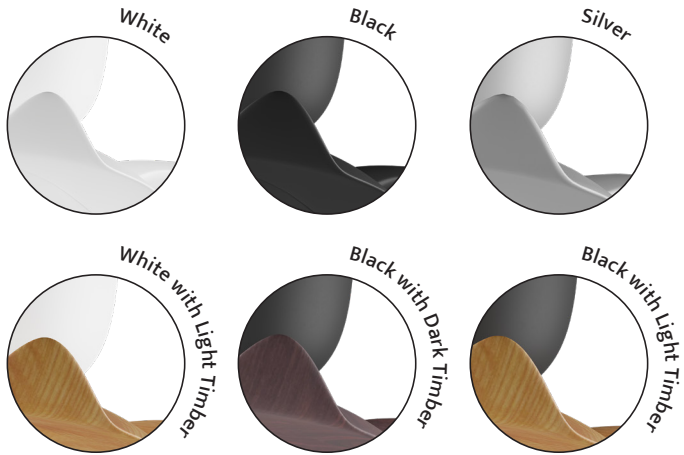

AE3+

| | AE3+ 43" | AE3+ 50" | AE3+ 60" |
|-----------------------|---|---|---|
| Max Motor Wattage | 20W | 19W | 22W |
| Max Airflow | 7,554m ³ /hr | 10,626m ³ /hr | 15,642m ³ /hr |
| Finish Options | White & Black | White, Black, Silver, White with Light Timber Blades, Black with Light Timber Blades, Black with Dark Timber Blades | |
| Control Options | Complimentary 6-Speed Remote Control OPTIONAL ACCESSORIES: Wall Control Kit, Home Automation Kit & Wifi Module | | |
| Installation Location | Indoor Rated Only | | |
| Warranty | 3 Year Warranty* 3 Year In-Home, 1 Year Remote & Receiver | | |
| Available Accessories | 900mm Extension Rod Kit, Raked Ceiling Kit, LED Light Kit, Wall Control Kit, Home Automation Kit & Wifi Module | | |
| Packaging | 760mm x 420mm x 380mm Net Weight 5.5kg Gross Weight 9kg | 760mm x 420mm x 380mm Net Weight 6kg Gross Weight 9.4kg | 760mm x 420mm x 380mm Net Weight 6.3kg Gross Weight 10.5kg |