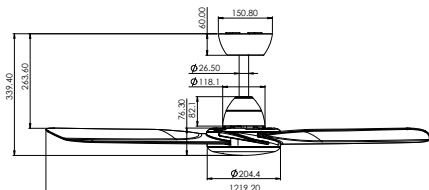

6 YEAR WARRANTY

3 YEARS IN HOME
12 MONTHS WALL CONTROLLER

ACTIV

Four Blade Hybrid DC Ceiling Fan

Premium
ABS
Construction
100%
RUST FREE

48 OR 52 INCH
SIZES

25 WATT
DC MOTOR

13,297m³/hr
48" AIRFLOW

13,852m³/hr
52" AIRFLOW

HARDWIRED WALL CONTROL
 SIMPLE

ULTRA QUIET

RUST FREE
ABS

18W TRI COLOUR LED LIGHT

Covered Use
 INDOOR + OUTDOOR USAGE

Performance Specs

48 INCH

	WATTS	AIRFLOW	RPM
SPEED 1	TBA	5,616 m³/hr	80
SPEED 2	TBA	TBA	TBA
SPEED 3	25W	13,297 m³/hr	205

52 INCH

	WATTS	AIRFLOW	RPM
SPEED 1	TBA	5,659 m³/hr	80
SPEED 2	TBA	TBA	TBA
SPEED 3	38W	13,852 m³/hr	205

NO LIGHT DIMENSIONS

WITH LIGHT DIMENSIONS

Includes

- 1 x Ceiling Fan
- 1 x Hybrid DC Wall Controller
- 1 x Instruction Manual
- 1 x Hardware Pack
- 1 x Hangsure Canopy Bracket

Available Extras

- 900mm Extension Rod