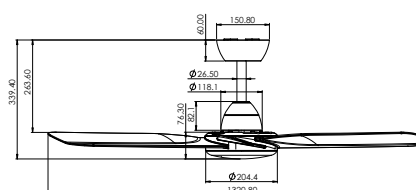

6 YEAR WARRANTY

3 YEARS IN HOME
12 MONTHS WALL CONTROLLER

ACTIV

Four Blade Hybrid DC Ceiling Fan

Premium
ABS
Construction
100%
RUST FREE

48 OR 52 INCH
SIZES

25 WATT
DC MOTOR

13,297m³/hr
48" AIRFLOW

13,852m³/hr
52" AIRFLOW

HARDWIRED WALL CONTROL
 SIMPLE

ULTRA QUIET

RUST FREE
ABS

18W TRI COLOUR LED LIGHT

Covered Use
 INDOOR + OUTDOOR USAGE

Performance Specs

48 INCH

	WATTS	AIRFLOW	RPM
SPEED 1	TBA	5,616 m³/hr	80
SPEED 2	TBA	TBA	TBA
SPEED 3	25W	13,297 m³/hr	205

52 INCH

	WATTS	AIRFLOW	RPM
SPEED 1	TBA	5,659 m³/hr	80
SPEED 2	TBA	TBA	TBA
SPEED 3	38W	13,852 m³/hr	205

NO LIGHT DIMENSIONS

WITH LIGHT DIMENSIONS

Includes

- 1 x Ceiling Fan
- 1 x Hybrid DC Wall Controller
- 1 x Instruction Manual
- 1 x Hardware Pack
- 1 x Hangsure Canopy Bracket

Available Extras

- 900mm Extension Rod