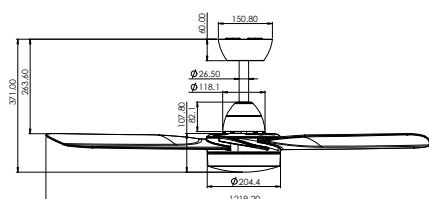

WITH LIGHT DIMENSIONS