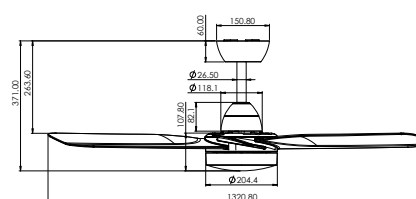

### 48 INCH

	WATTS	AIRFLOW	RPM
<b>SPEED 1</b>	TBA	5,616 m <sup>3</sup> /hr	80
<b>SPEED 2</b>	TBA	TBA	TBA
<b>SPEED 3</b>	25W	13,297 m <sup>3</sup> /hr	205

### 52 INCH

	WATTS	AIRFLOW	RPM
<b>SPEED 1</b>	TBA	5,659 m <sup>3</sup> /hr	80
<b>SPEED 2</b>	TBA	TBA	TBA
<b>SPEED 3</b>	38W	13,852 m <sup>3</sup> /hr	205

**NO LIGHT DIMENSIONS**

**WITH LIGHT DIMENSIONS**